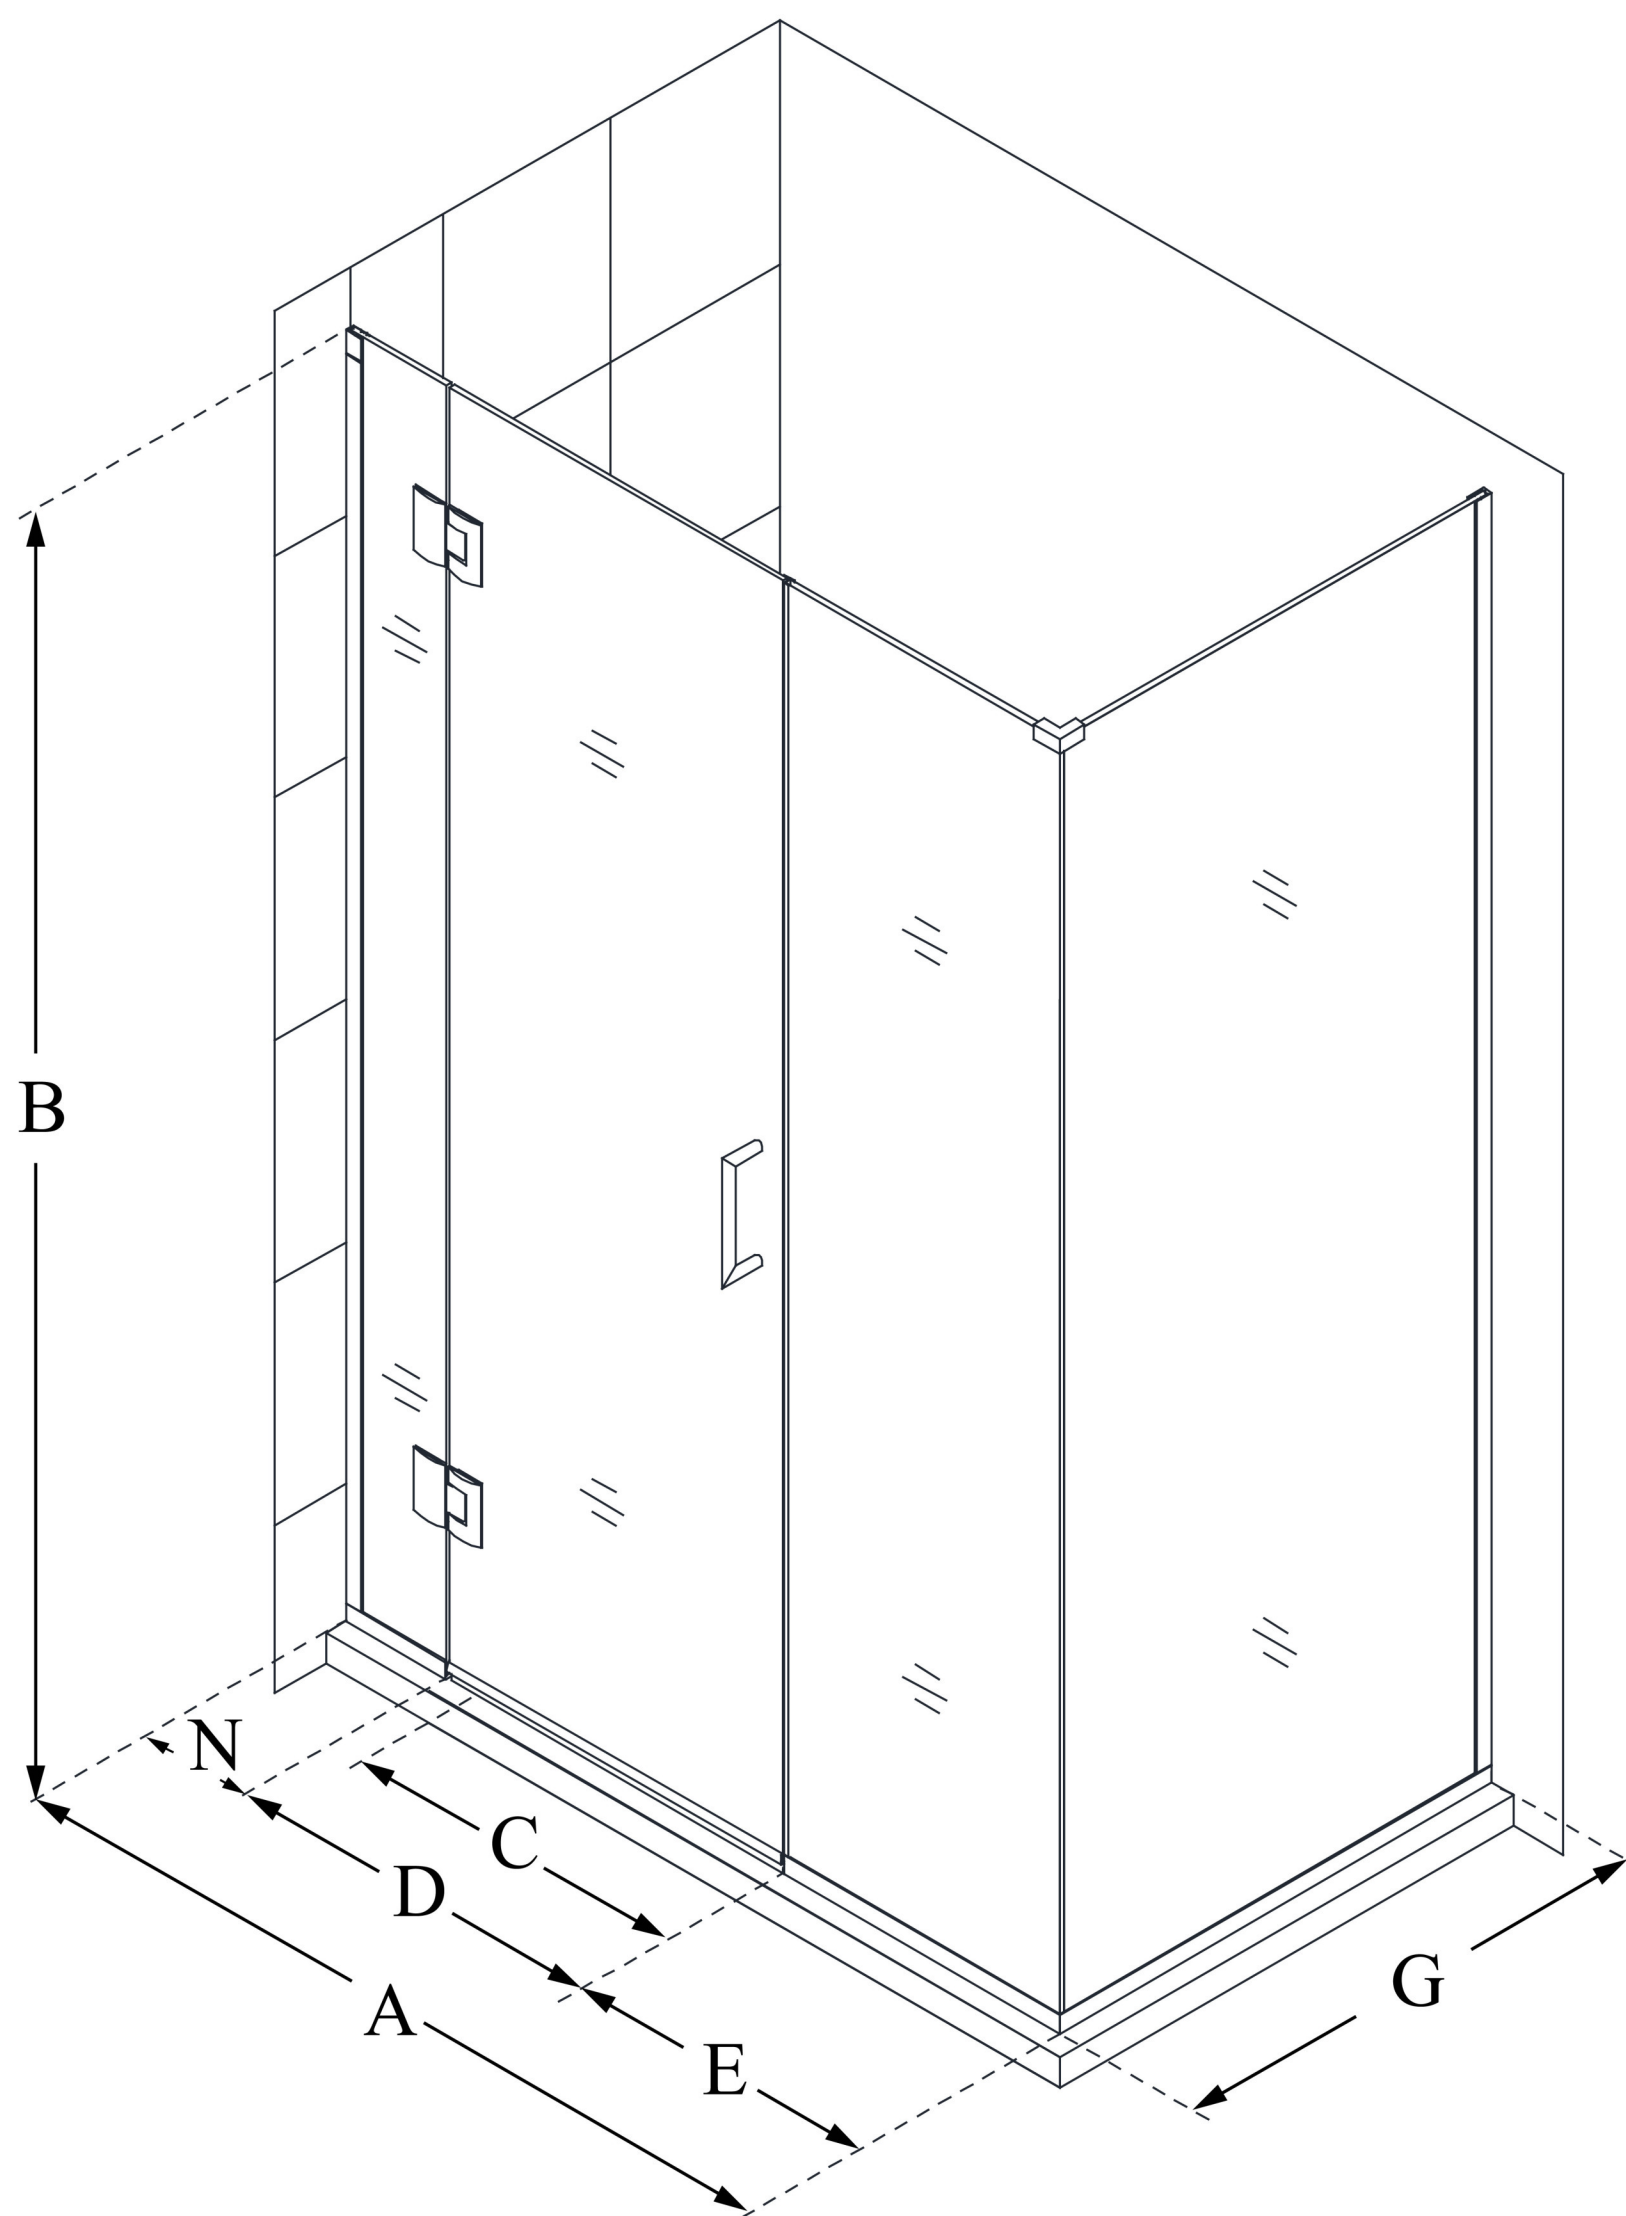

## UNIDOOR-X

DreamLine Unidoor-X 40 1/2" W  
x 34 3/8" D x 72" H Frameless  
Hinged Shower Enclosure, Clear  
Glass

**SWING DOOR**

### CONFIGURATION DIMENSIONS:

**A: 40 1/2"**

MODEL WIDTH

**B: 72"**

MODEL HEIGHT

**C: 27"**

ACCESS WIDTH

**D: 28"**

DOOR WIDTH

**E: 6 1/2"**

INLINE PANEL WIDTH

**G: 34 3/8"**

RETURN PANEL WIDTH

**N: 6"**

HINGE PANEL WIDTH

DreamLine reserves the right to update or modify the hardware or materials pictured without prior notice for the purpose of product improvement and customer satisfaction.