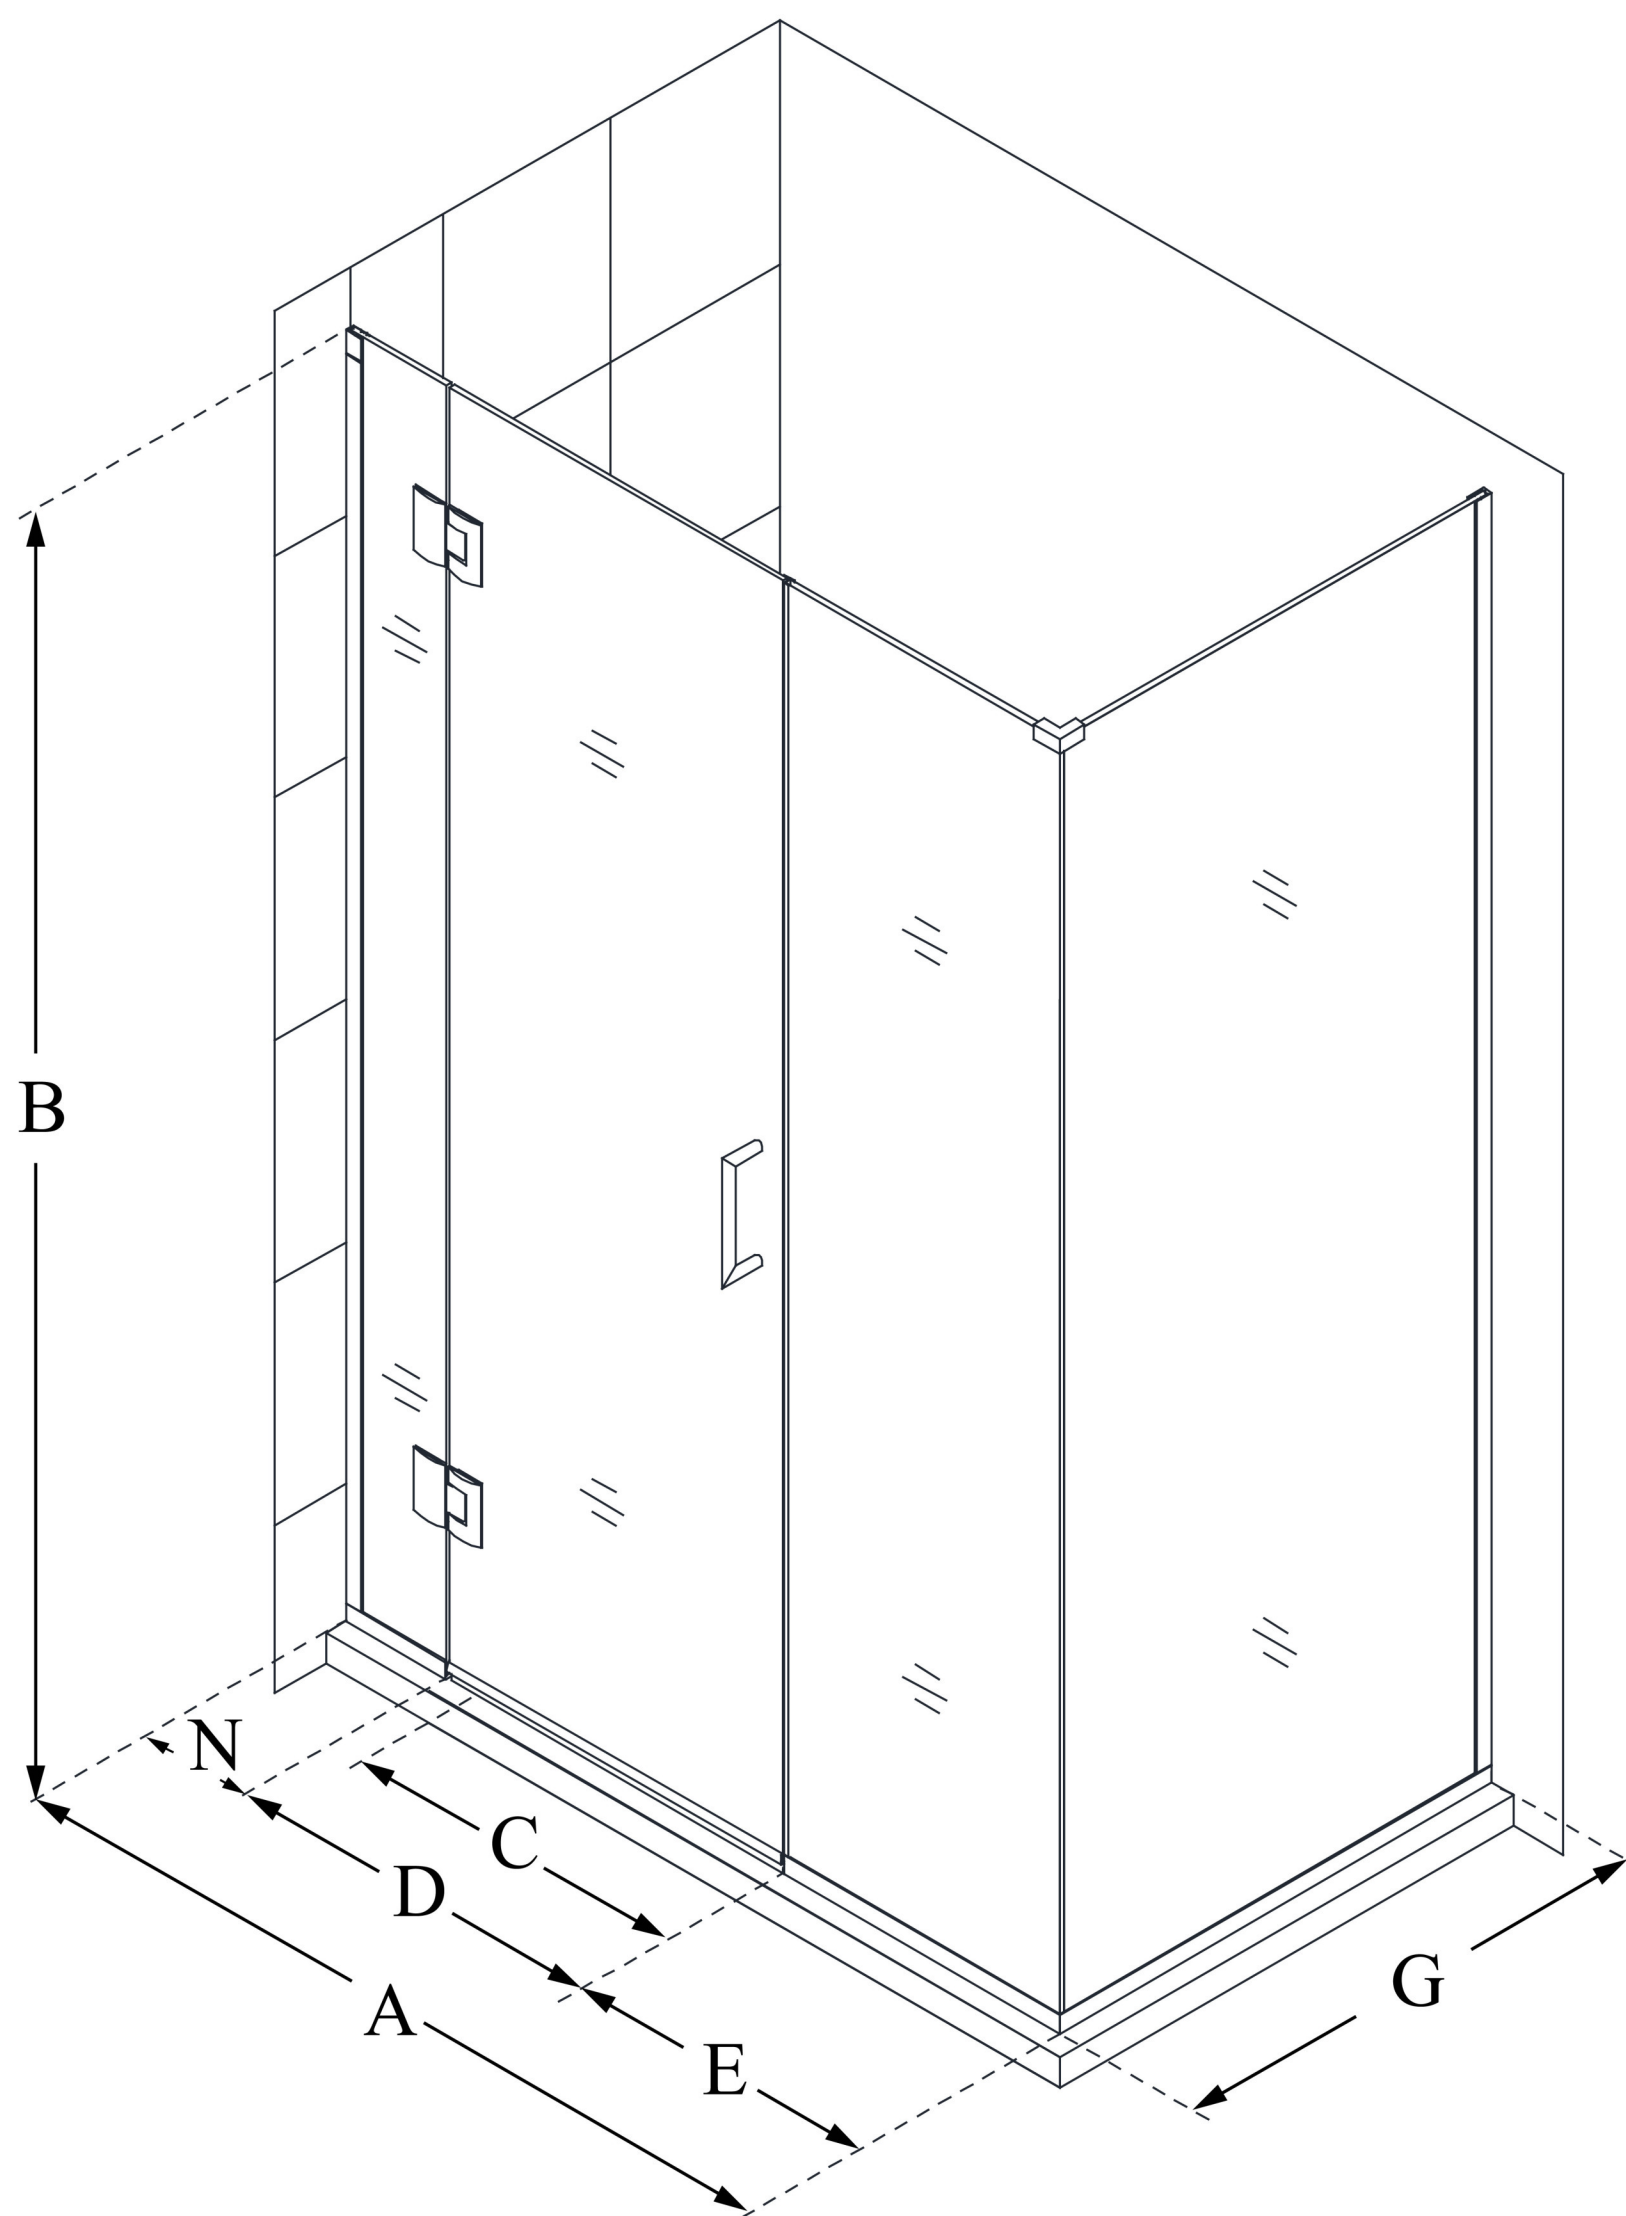

E12806530

UNIDOOR-X

DreamLine Unidoor-X 40 1/2" W
x 30 3/8" D x 72" H Frameless
Hinged Shower Enclosure, Clear
Glass

SWING DOOR

CONFIGURATION DIMENSIONS:

A: 40 1/2"

MODEL WIDTH

B: 72"

MODEL HEIGHT

C: 27"

ACCESS WIDTH

D: 28"

DOOR WIDTH

E: 6 1/2"

INLINE PANEL WIDTH

G: 30 3/8"

RETURN PANEL WIDTH

N: 6"

HINGE PANEL WIDTH

DreamLine reserves the right to update or modify the hardware or materials pictured without prior notice for the purpose of product improvement and customer satisfaction.