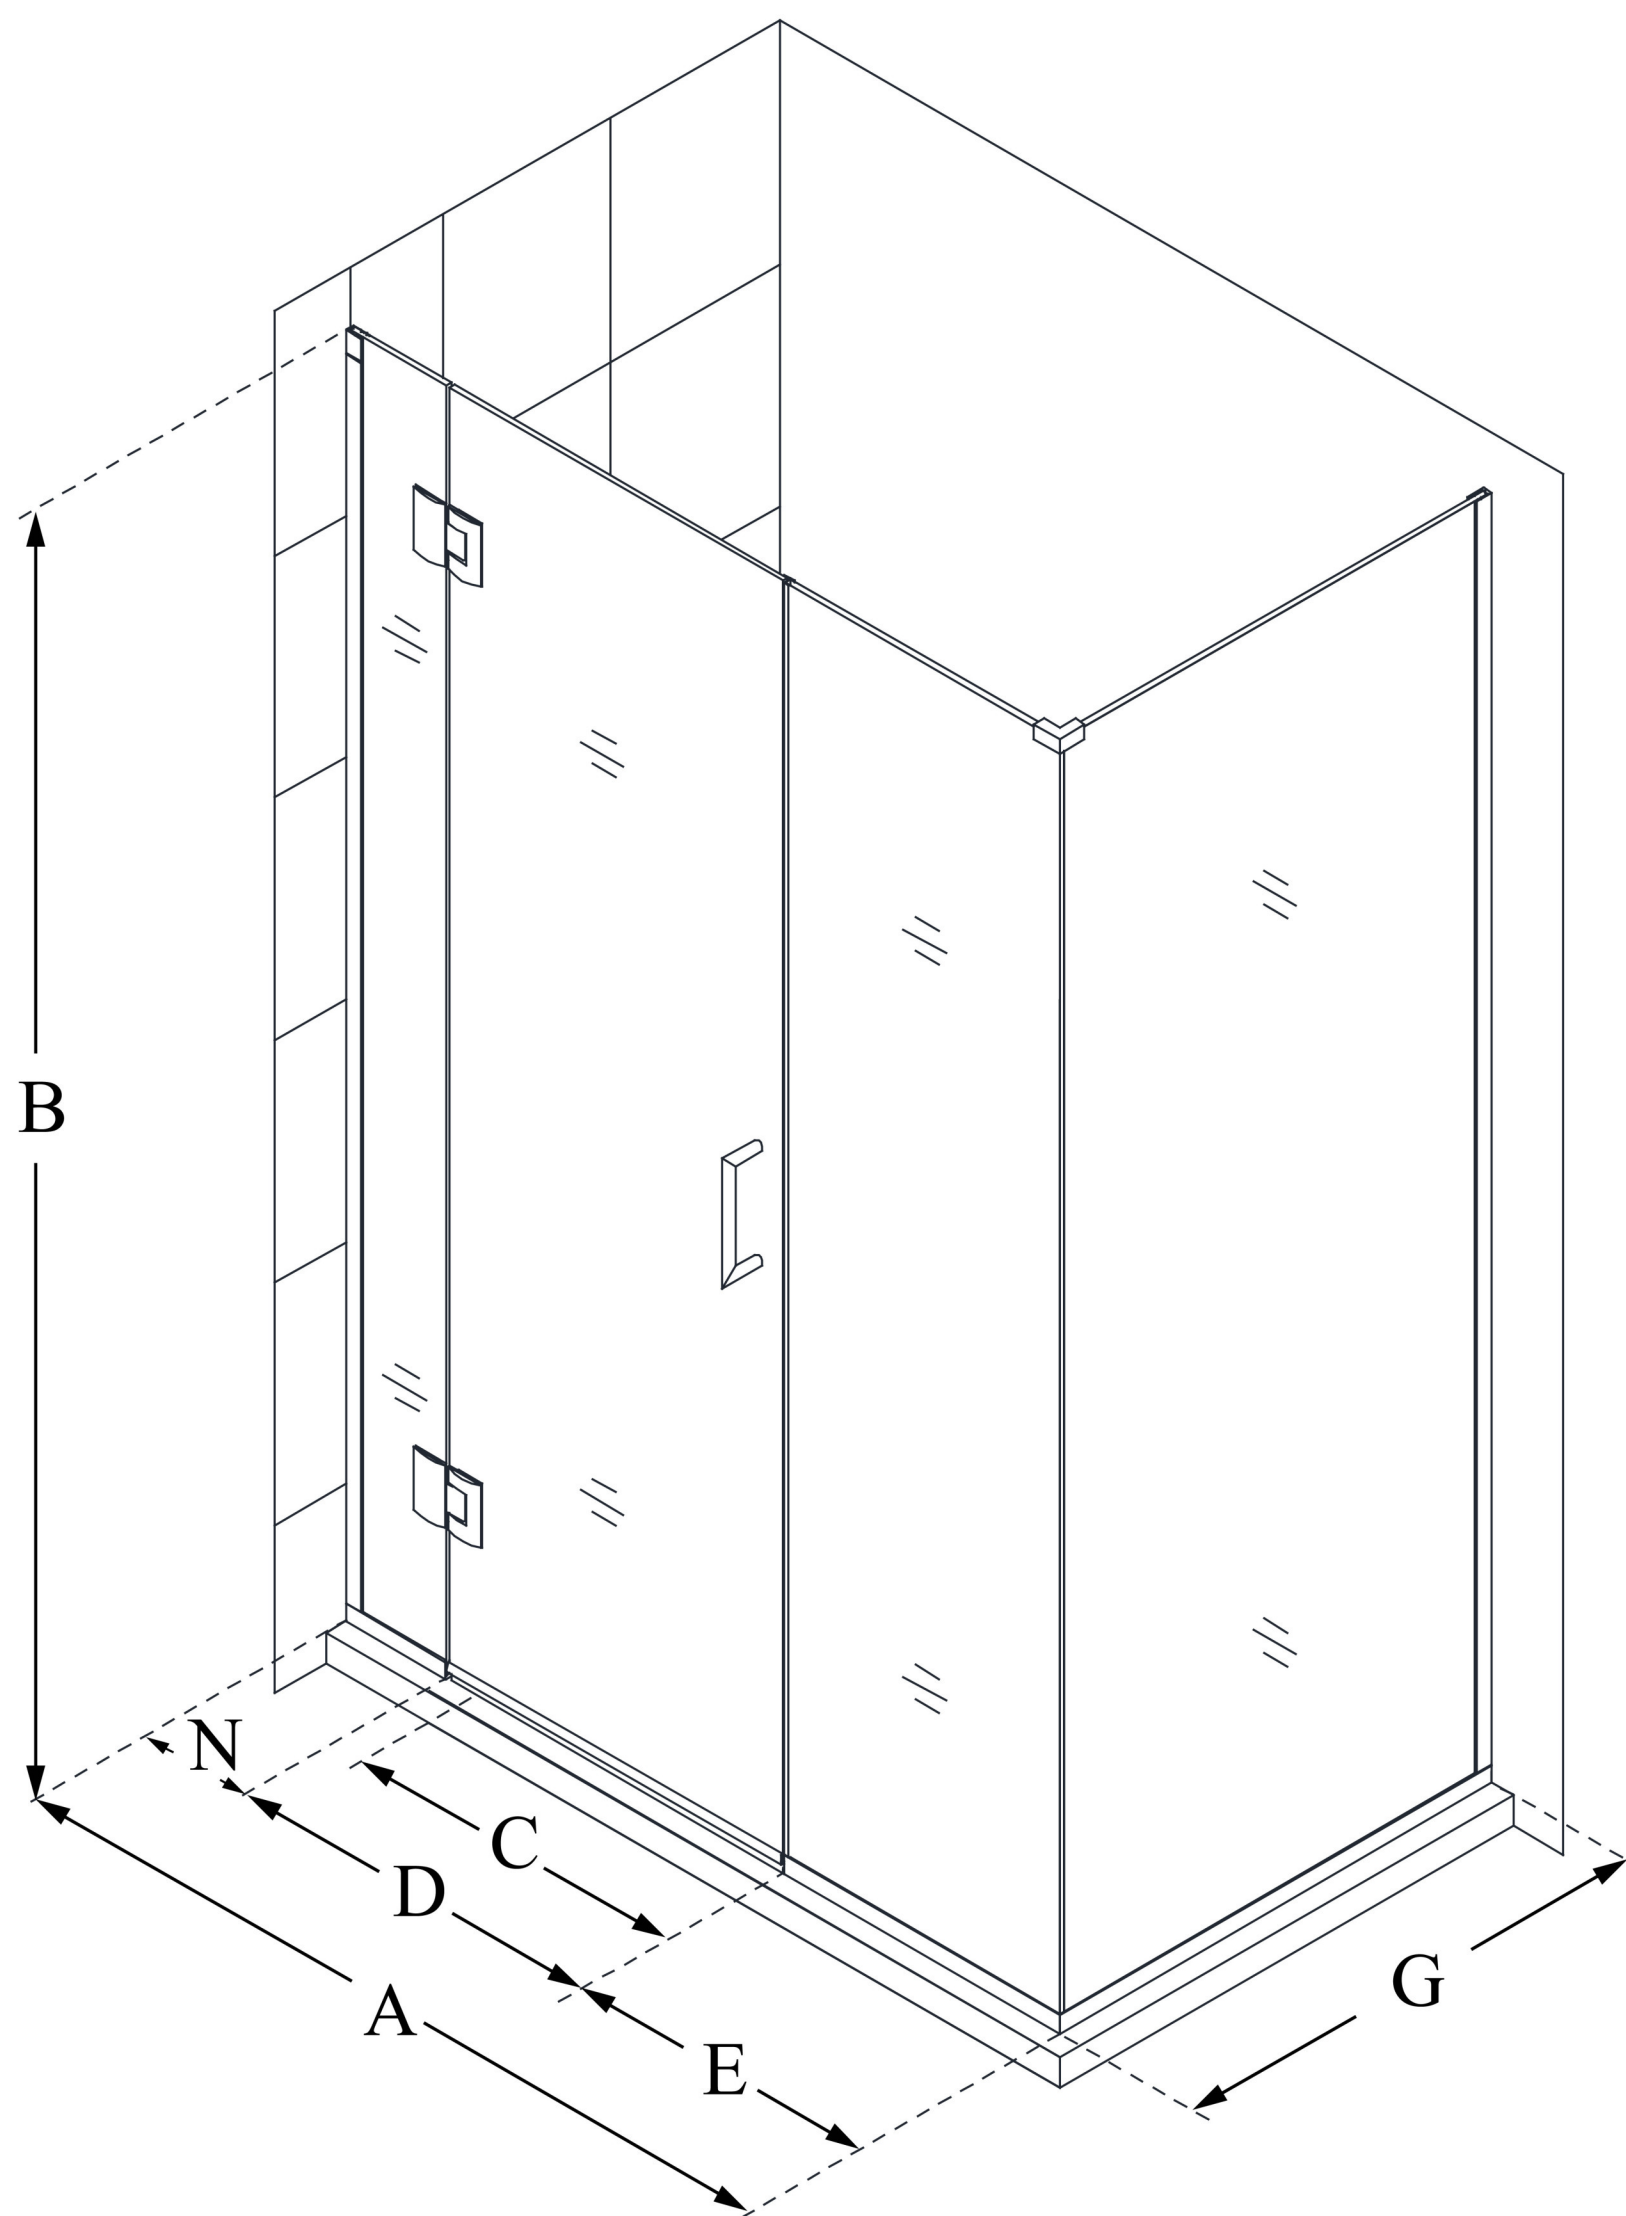

E1280634

UNIDOOR-X

DreamLine Unidoor-X 40" W x 34 3/8" D x 72" H Frameless Hinged Shower Enclosure, Clear Glass

SWING DOOR

CONFIGURATION DIMENSIONS:

A: 40"

MODEL WIDTH

B: 72"

MODEL HEIGHT

C: 27"

ACCESS WIDTH

D: 28"

DOOR WIDTH

E: 6"

INLINE PANEL WIDTH

G: 34 3/8"

RETURN PANEL WIDTH

N: 6"

HINGE PANEL WIDTH

DreamLine reserves the right to update or modify the hardware or materials pictured without prior notice for the purpose of product improvement and customer satisfaction.