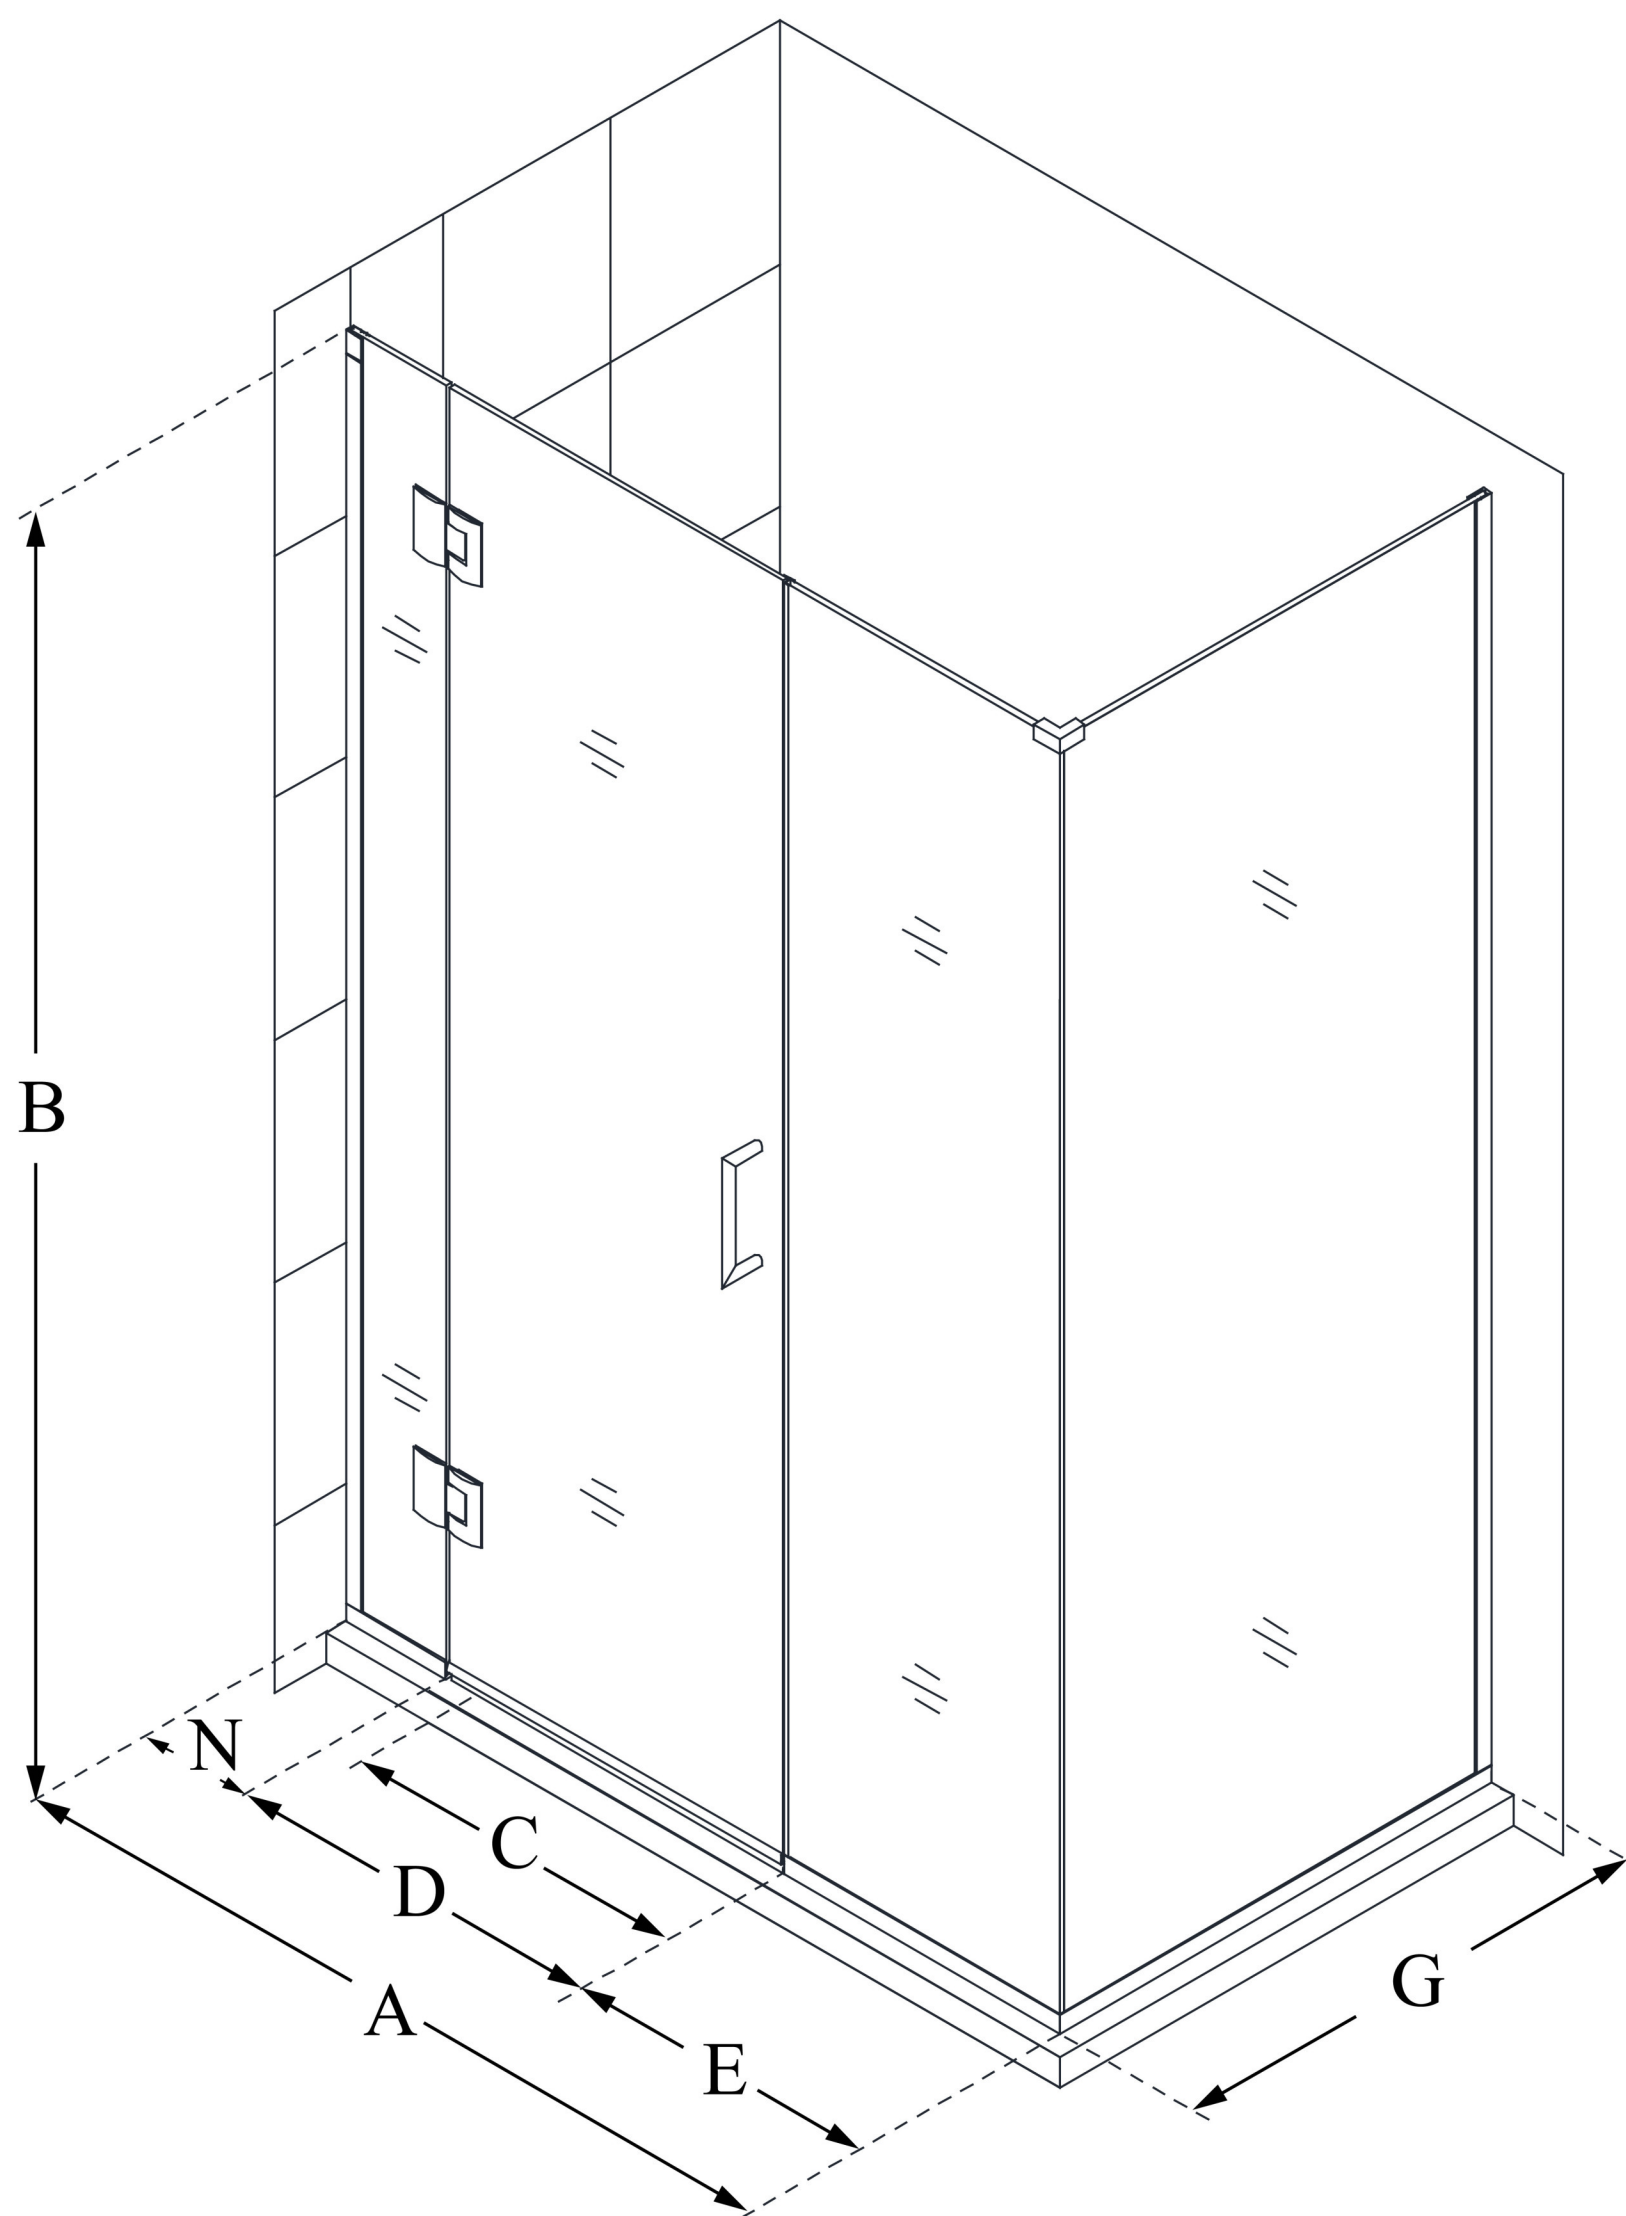

## UNIDOOR-X

DreamLine Unidoor-X 40" W x 30 3/8" D x 72" H Frameless Hinged Shower Enclosure, Clear Glass

**SWING DOOR**

### CONFIGURATION DIMENSIONS:

**A: 40"**

MODEL WIDTH

**B: 72"**

MODEL HEIGHT

**C: 27"**

ACCESS WIDTH

**D: 28"**

DOOR WIDTH

**E: 6"**

INLINE PANEL WIDTH

**G: 30 3/8"**

RETURN PANEL WIDTH

**N: 6"**

HINGE PANEL WIDTH

DreamLine reserves the right to update or modify the hardware or materials pictured without prior notice for the purpose of product improvement and customer satisfaction.