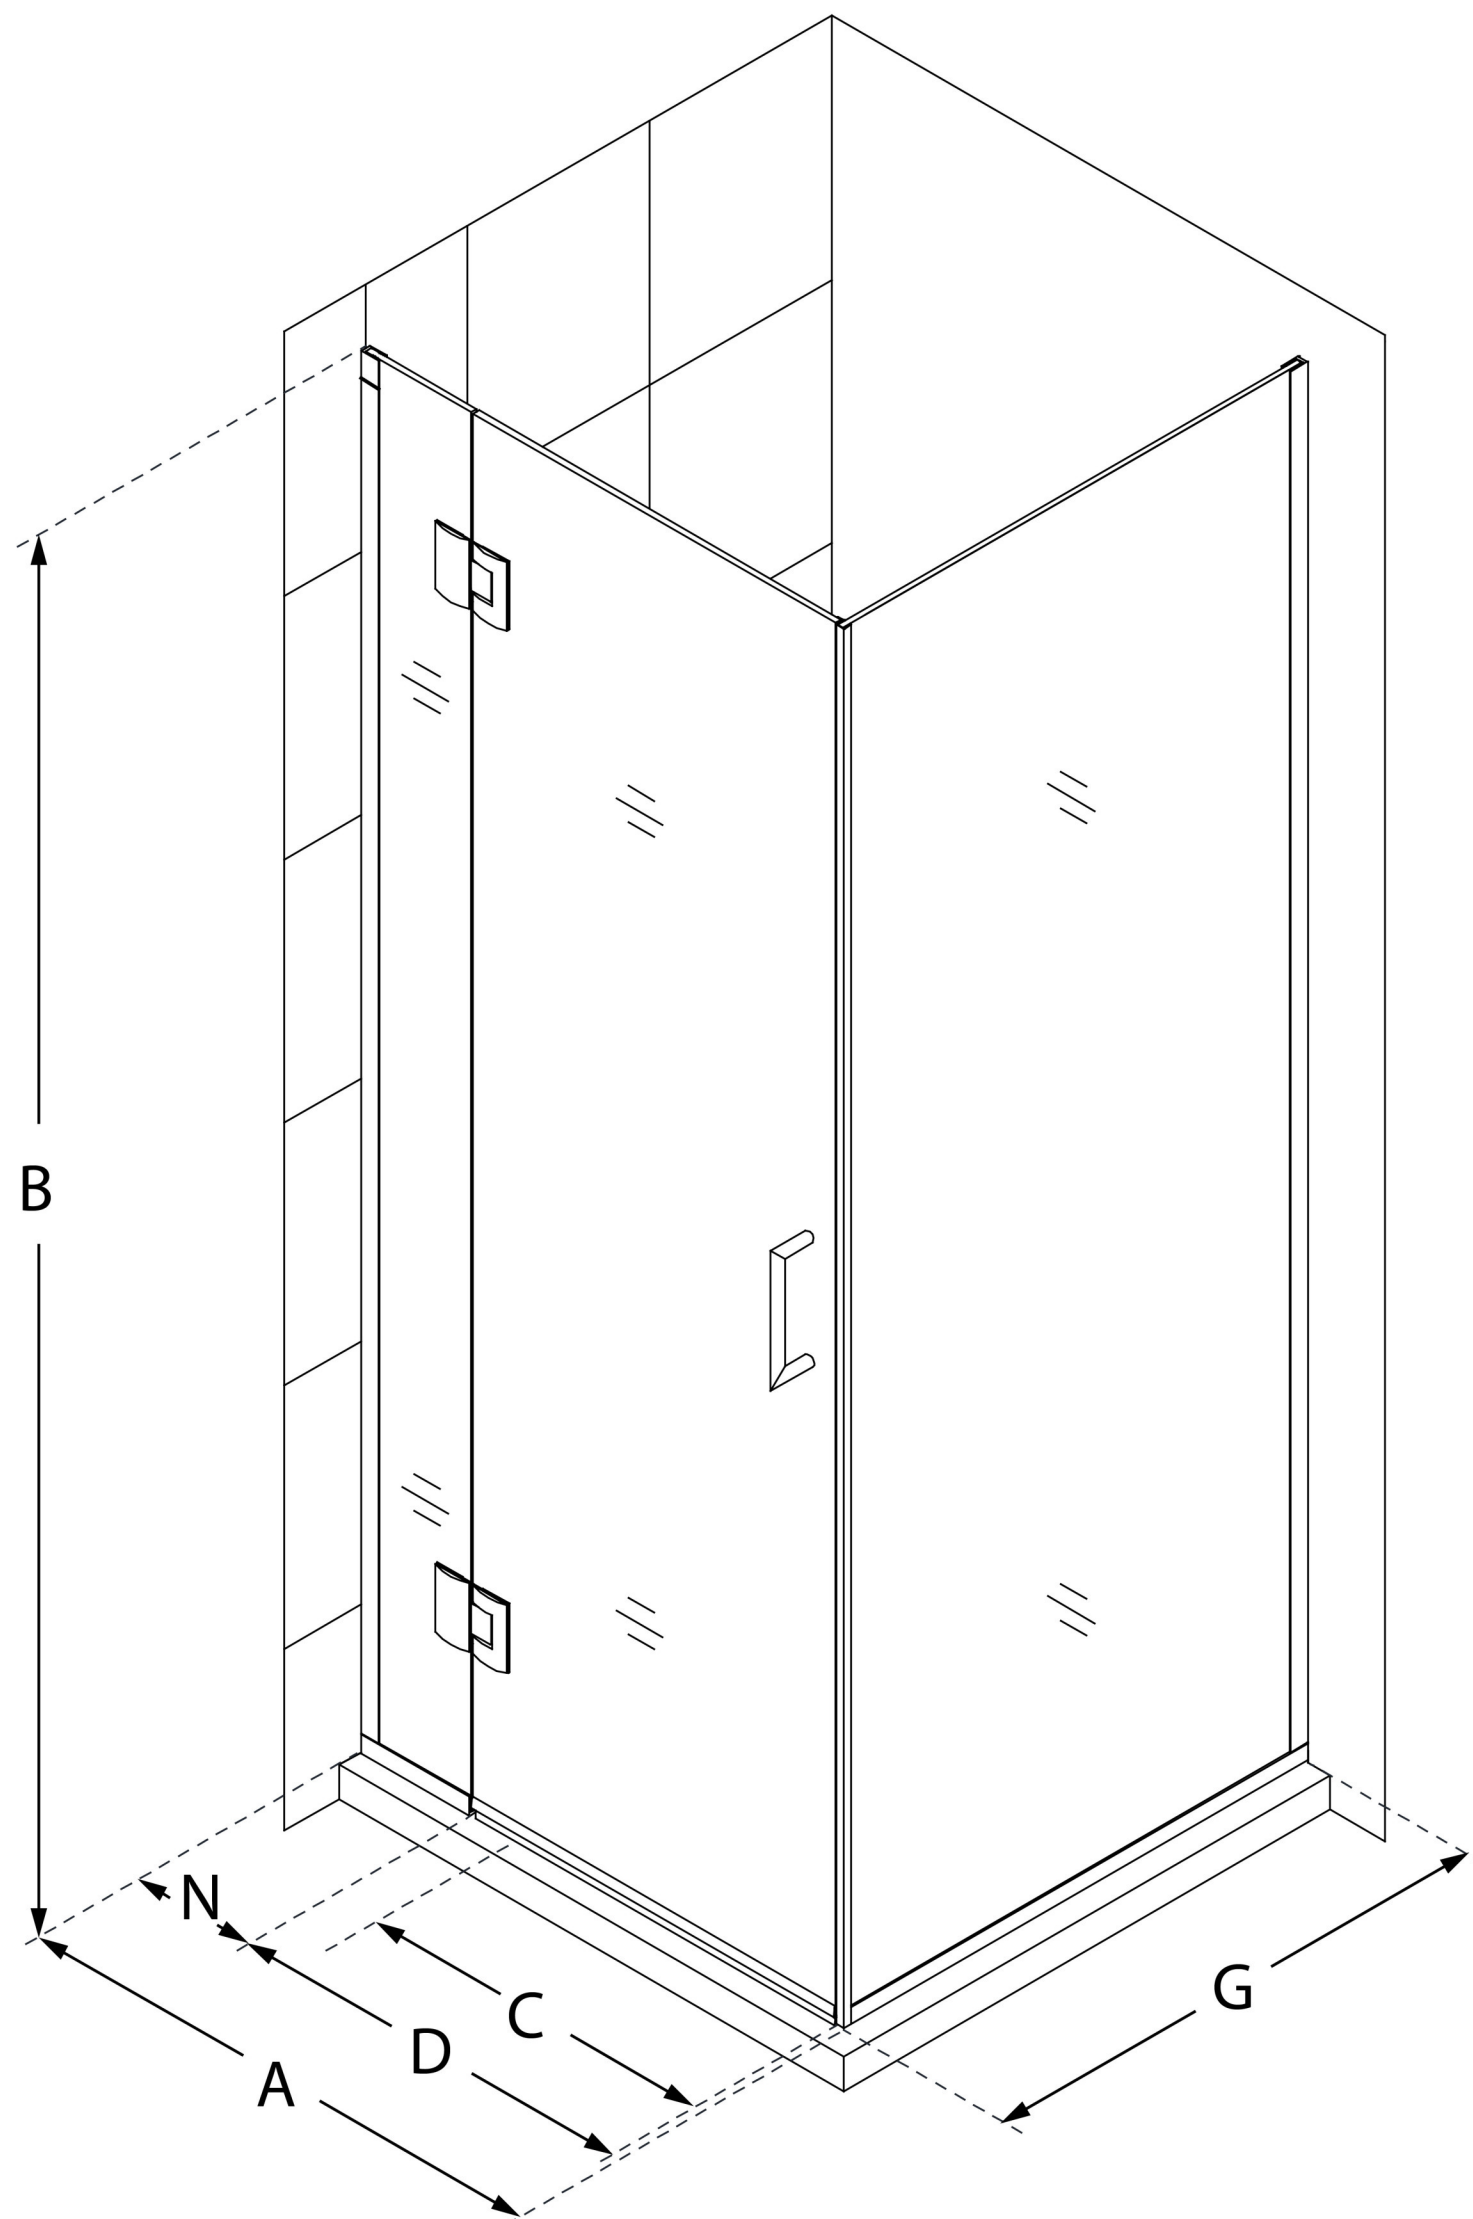

E12734

UNIDOOR-X

DreamLine Unidoor-X 33 3/8 in.
W x 34 in. D x 72 in. H Frameless
Hinged Shower Enclosure, Clear
Glass

SWING DOOR

CONFIGURATION DIMENSIONS:

A: 33 3/8 in.

MODEL WIDTH

B: 72 in.

MODEL HEIGHT

C: 26 in.

ACCESS WIDTH

D: 27 in.

DOOR WIDTH

G: 34 in.

RETURN PANEL WIDTH

N: 6 in.

HINGE PANEL WIDTH

DreamLine reserves the right to update or modify the hardware or materials pictured without prior notice for the purpose of product improvement and customer satisfaction.