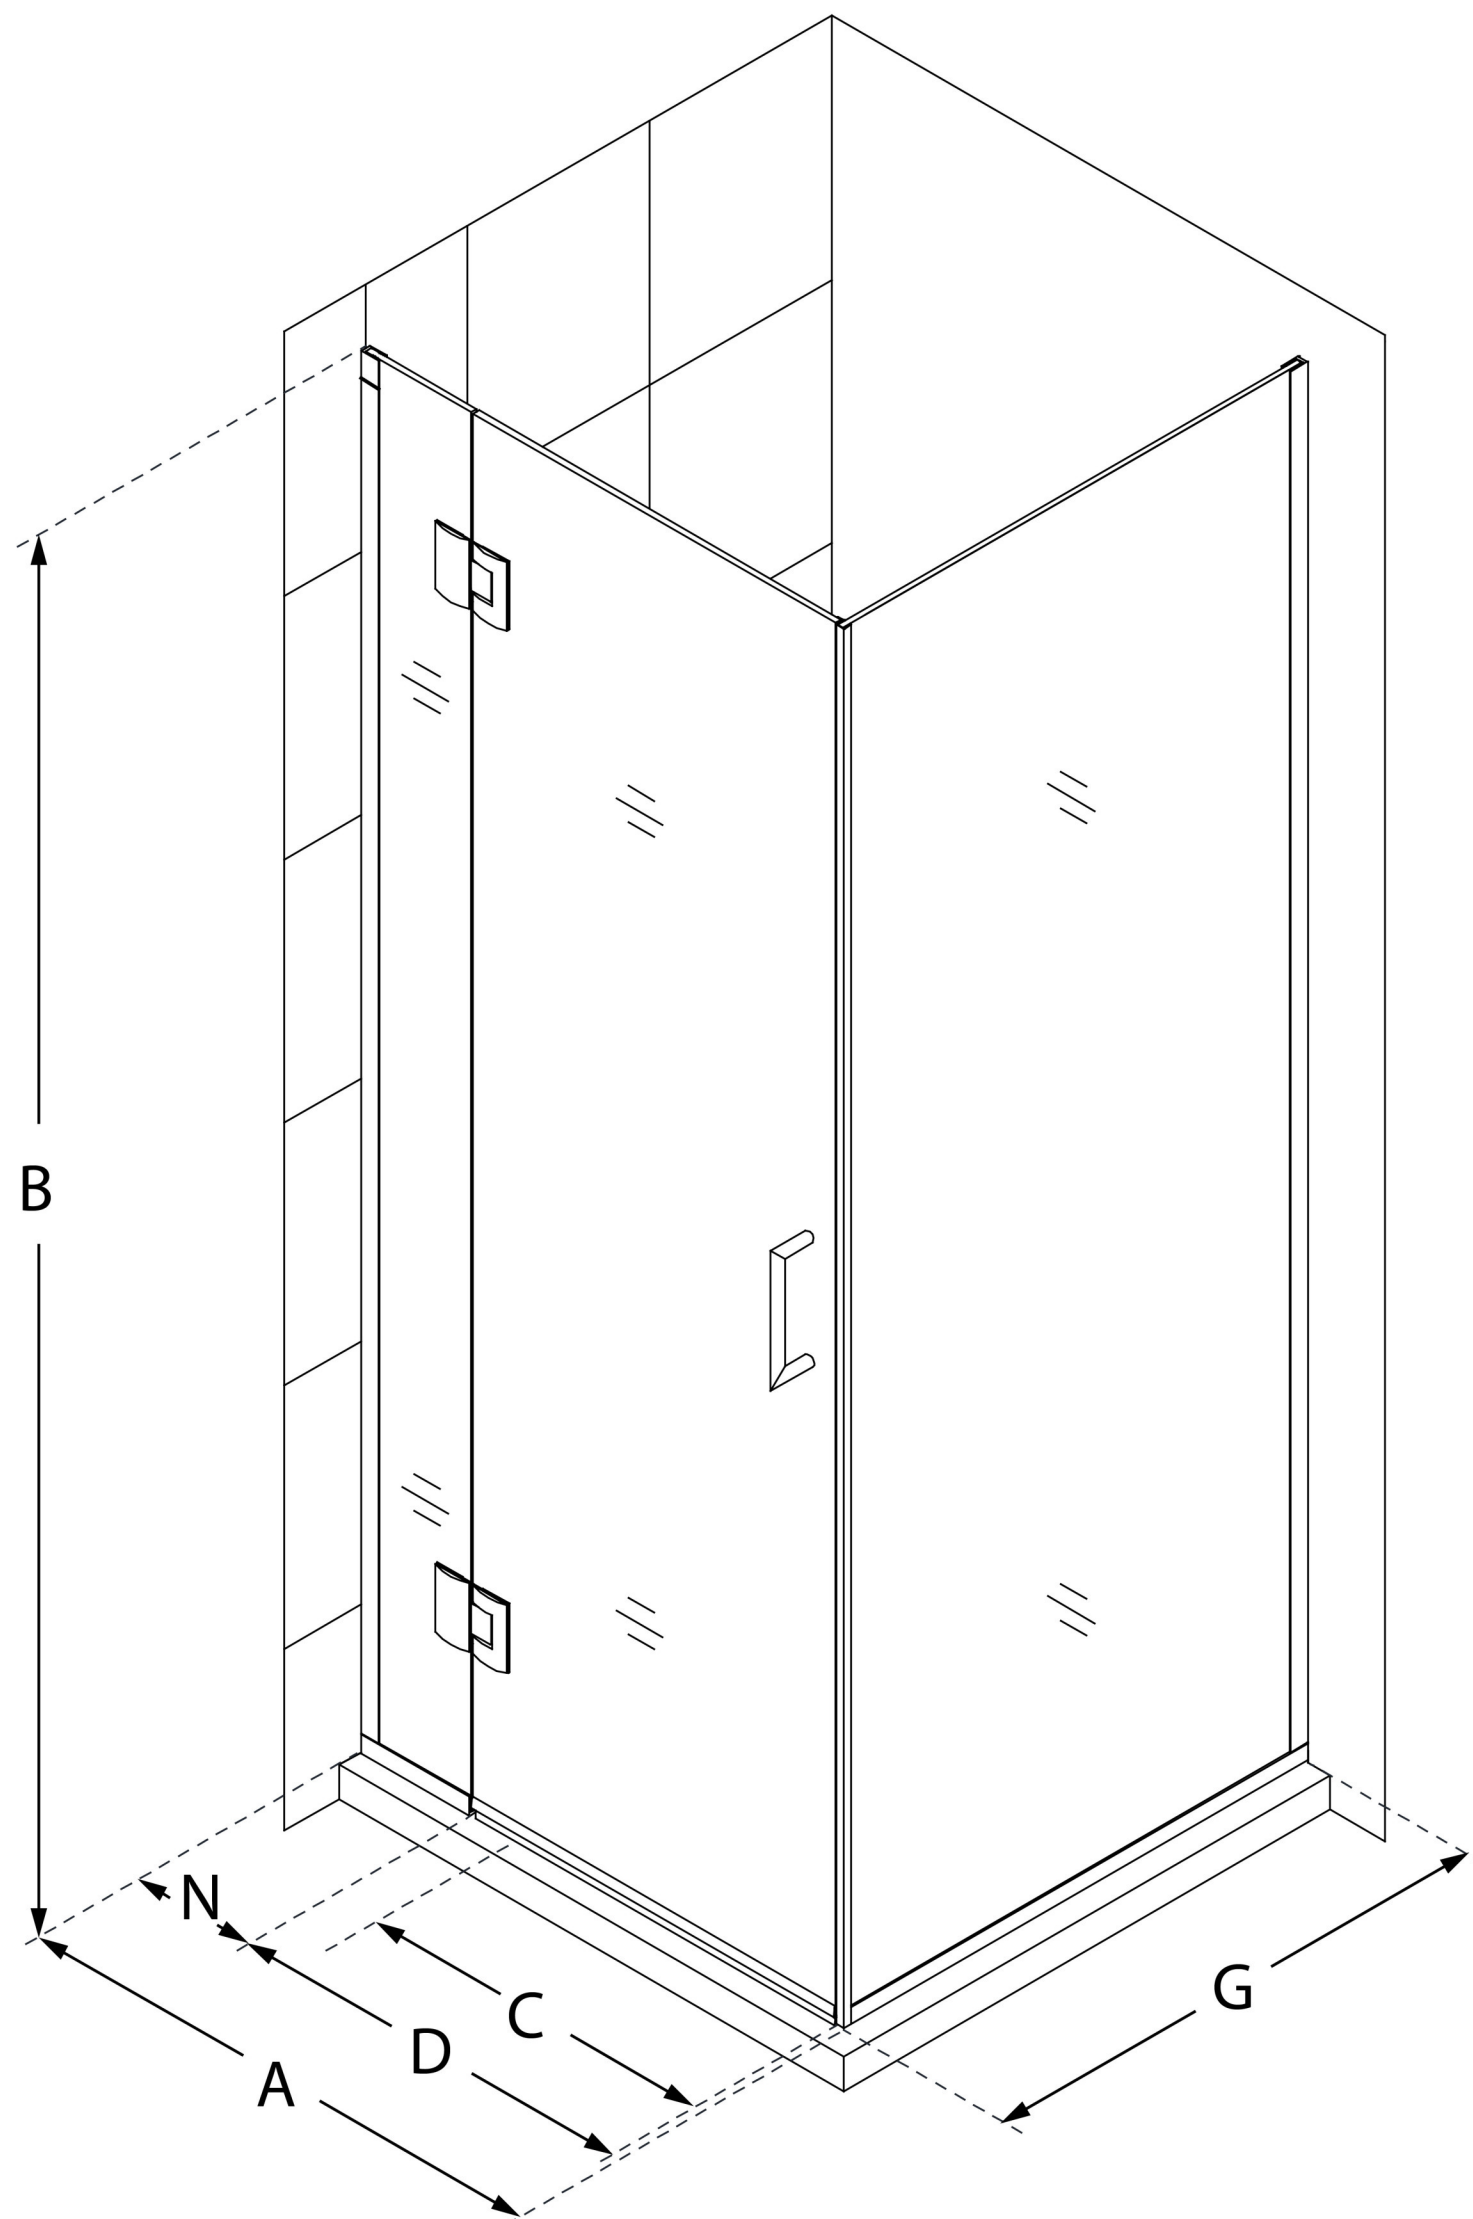

E12730

UNIDOOR-X

DreamLine Unidoor-X 33 3/8 in.
W x 30 in. D x 72 in. H Frameless
Hinged Shower Enclosure, Clear
Glass

SWING DOOR

CONFIGURATION DIMENSIONS:

A: 33 3/8 in.

MODEL WIDTH

B: 72 in.

MODEL HEIGHT

C: 26 in.

ACCESS WIDTH

D: 27 in.

DOOR WIDTH

G: 30 in.

RETURN PANEL WIDTH

N: 6 in.

HINGE PANEL WIDTH

DreamLine reserves the right to update or modify the hardware or materials pictured without prior notice for the purpose of product improvement and customer satisfaction.