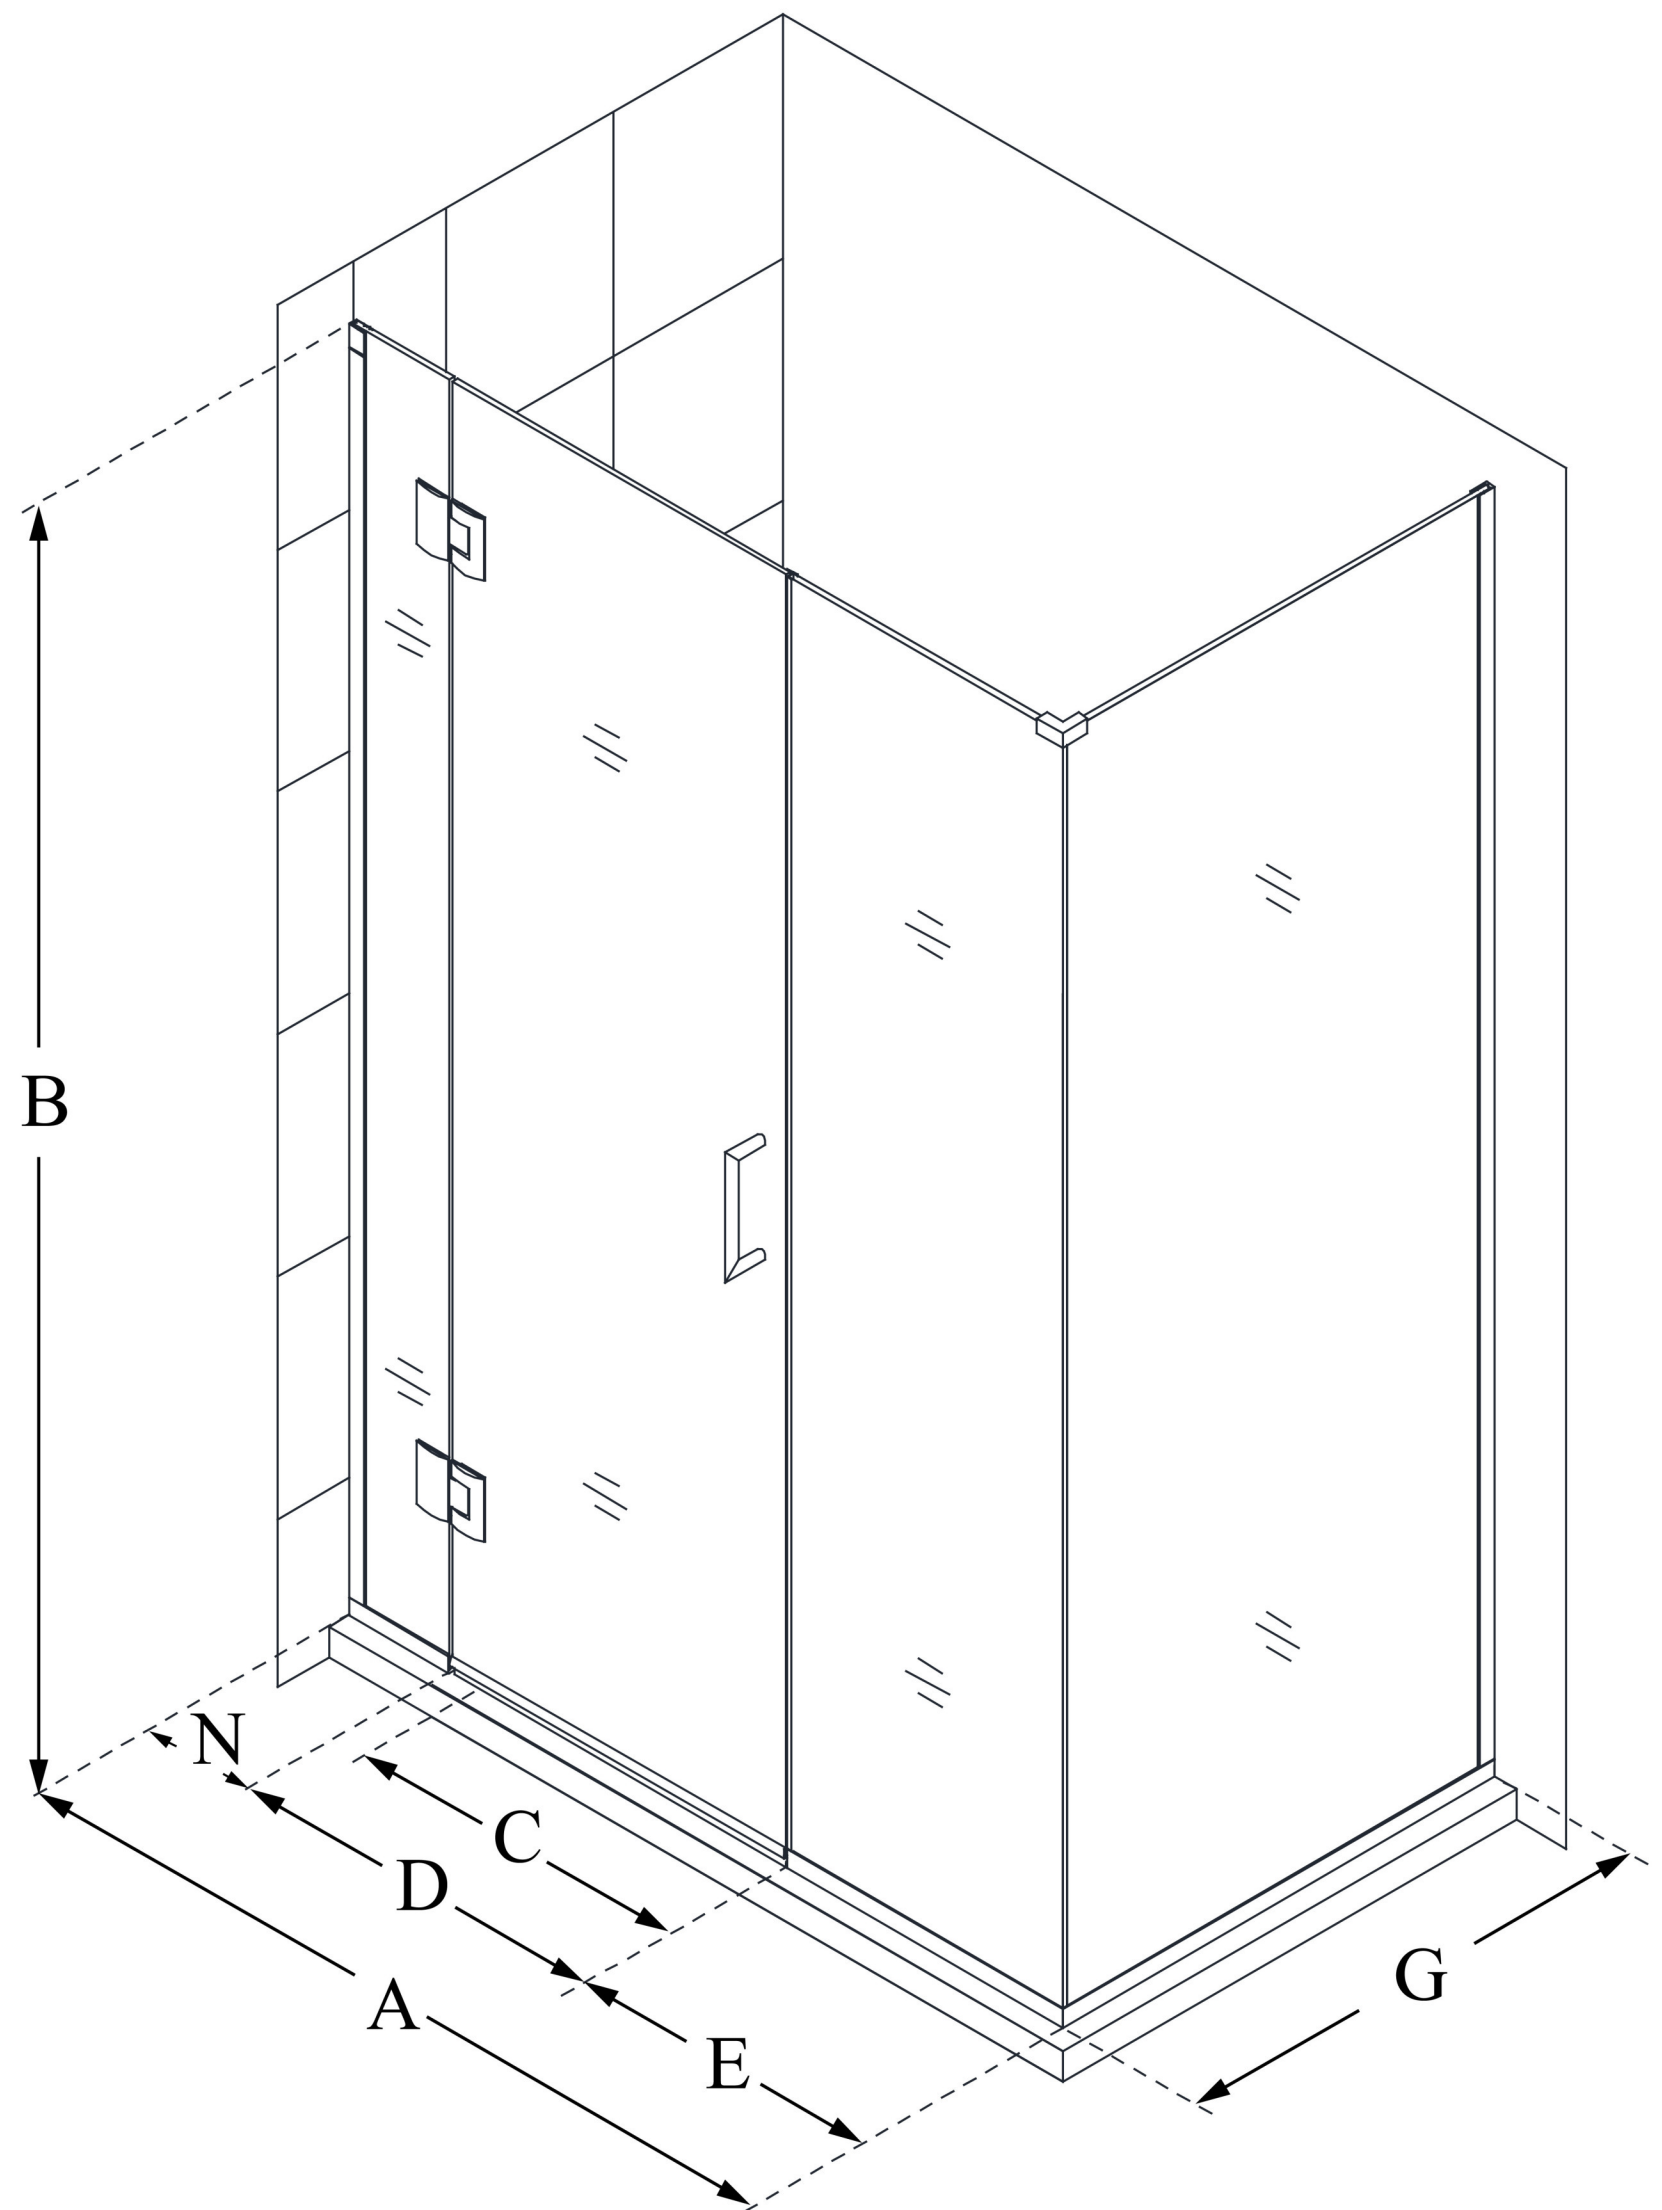

E12730534

UNIDOOR-X

DreamLine Unidoor-X 63 1/2" W
x 34 3/8" D x 72" H Frameless
Hinged Shower Enclosure, Clear
Glass

SWING DOOR

CONFIGURATION DIMENSIONS:

A: 63 1/2"

MODEL WIDTH

B: 72"

MODEL HEIGHT

C: 26"

ACCESS WIDTH

D: 27"

DOOR WIDTH

E: 30 1/2"

INLINE PANEL WIDTH

G: 34 3/8"

RETURN PANEL WIDTH

N: 6"

HINGE PANEL WIDTH

DreamLine reserves the right to update or modify the hardware or materials pictured without prior notice for the purpose of product improvement and customer satisfaction.