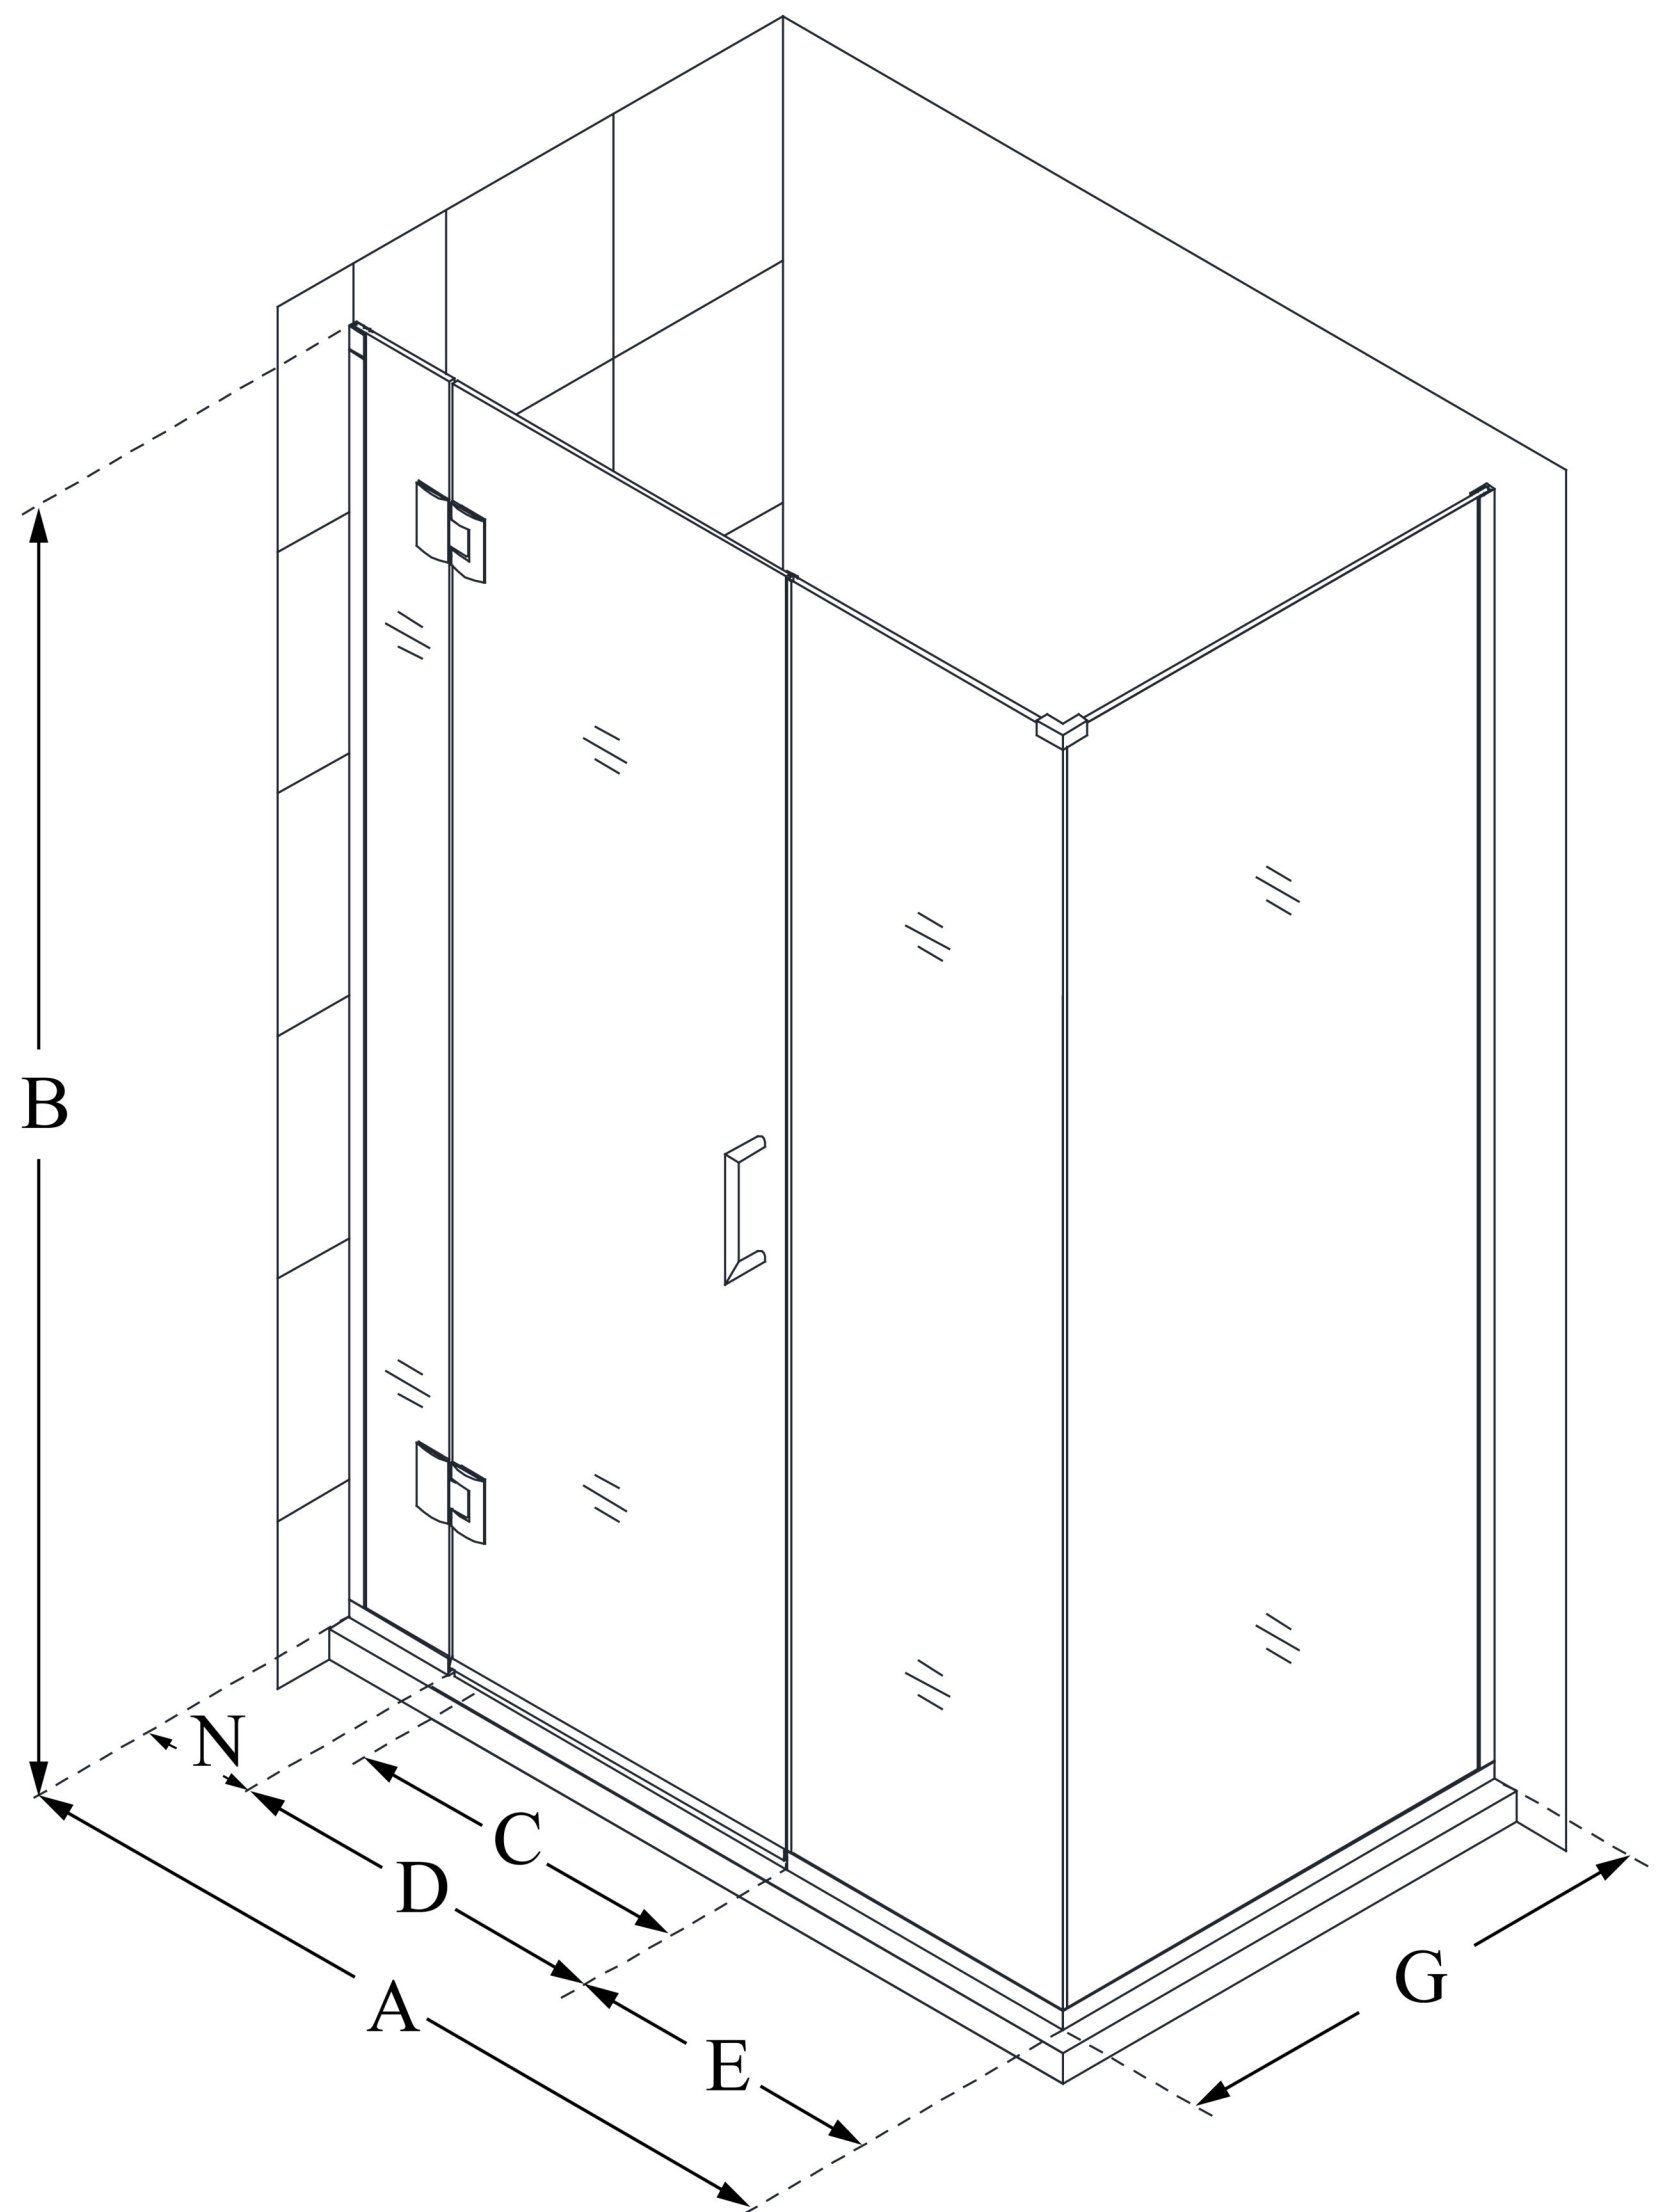

# UNIDOOR-X

DreamLine Unidoor-X 63 1/2" W  
x 30 3/8" D x 72" H Frameless  
Hinged Shower Enclosure, Clear  
Glass

**SWING DOOR**

## CONFIGURATION DIMENSIONS:

**A: 63 1/2"**

MODEL WIDTH

**B: 72"**

MODEL HEIGHT

**C: 26"**

ACCESS WIDTH

**D: 27"**

DOOR WIDTH

**E: 30 1/2"**

INLINE PANEL WIDTH

**G: 30 3/8"**

RETURN PANEL WIDTH

**N: 6"**

HINGE PANEL WIDTH

DreamLine reserves the right to update or modify the hardware or materials pictured without prior notice for the purpose of product improvement and customer satisfaction.