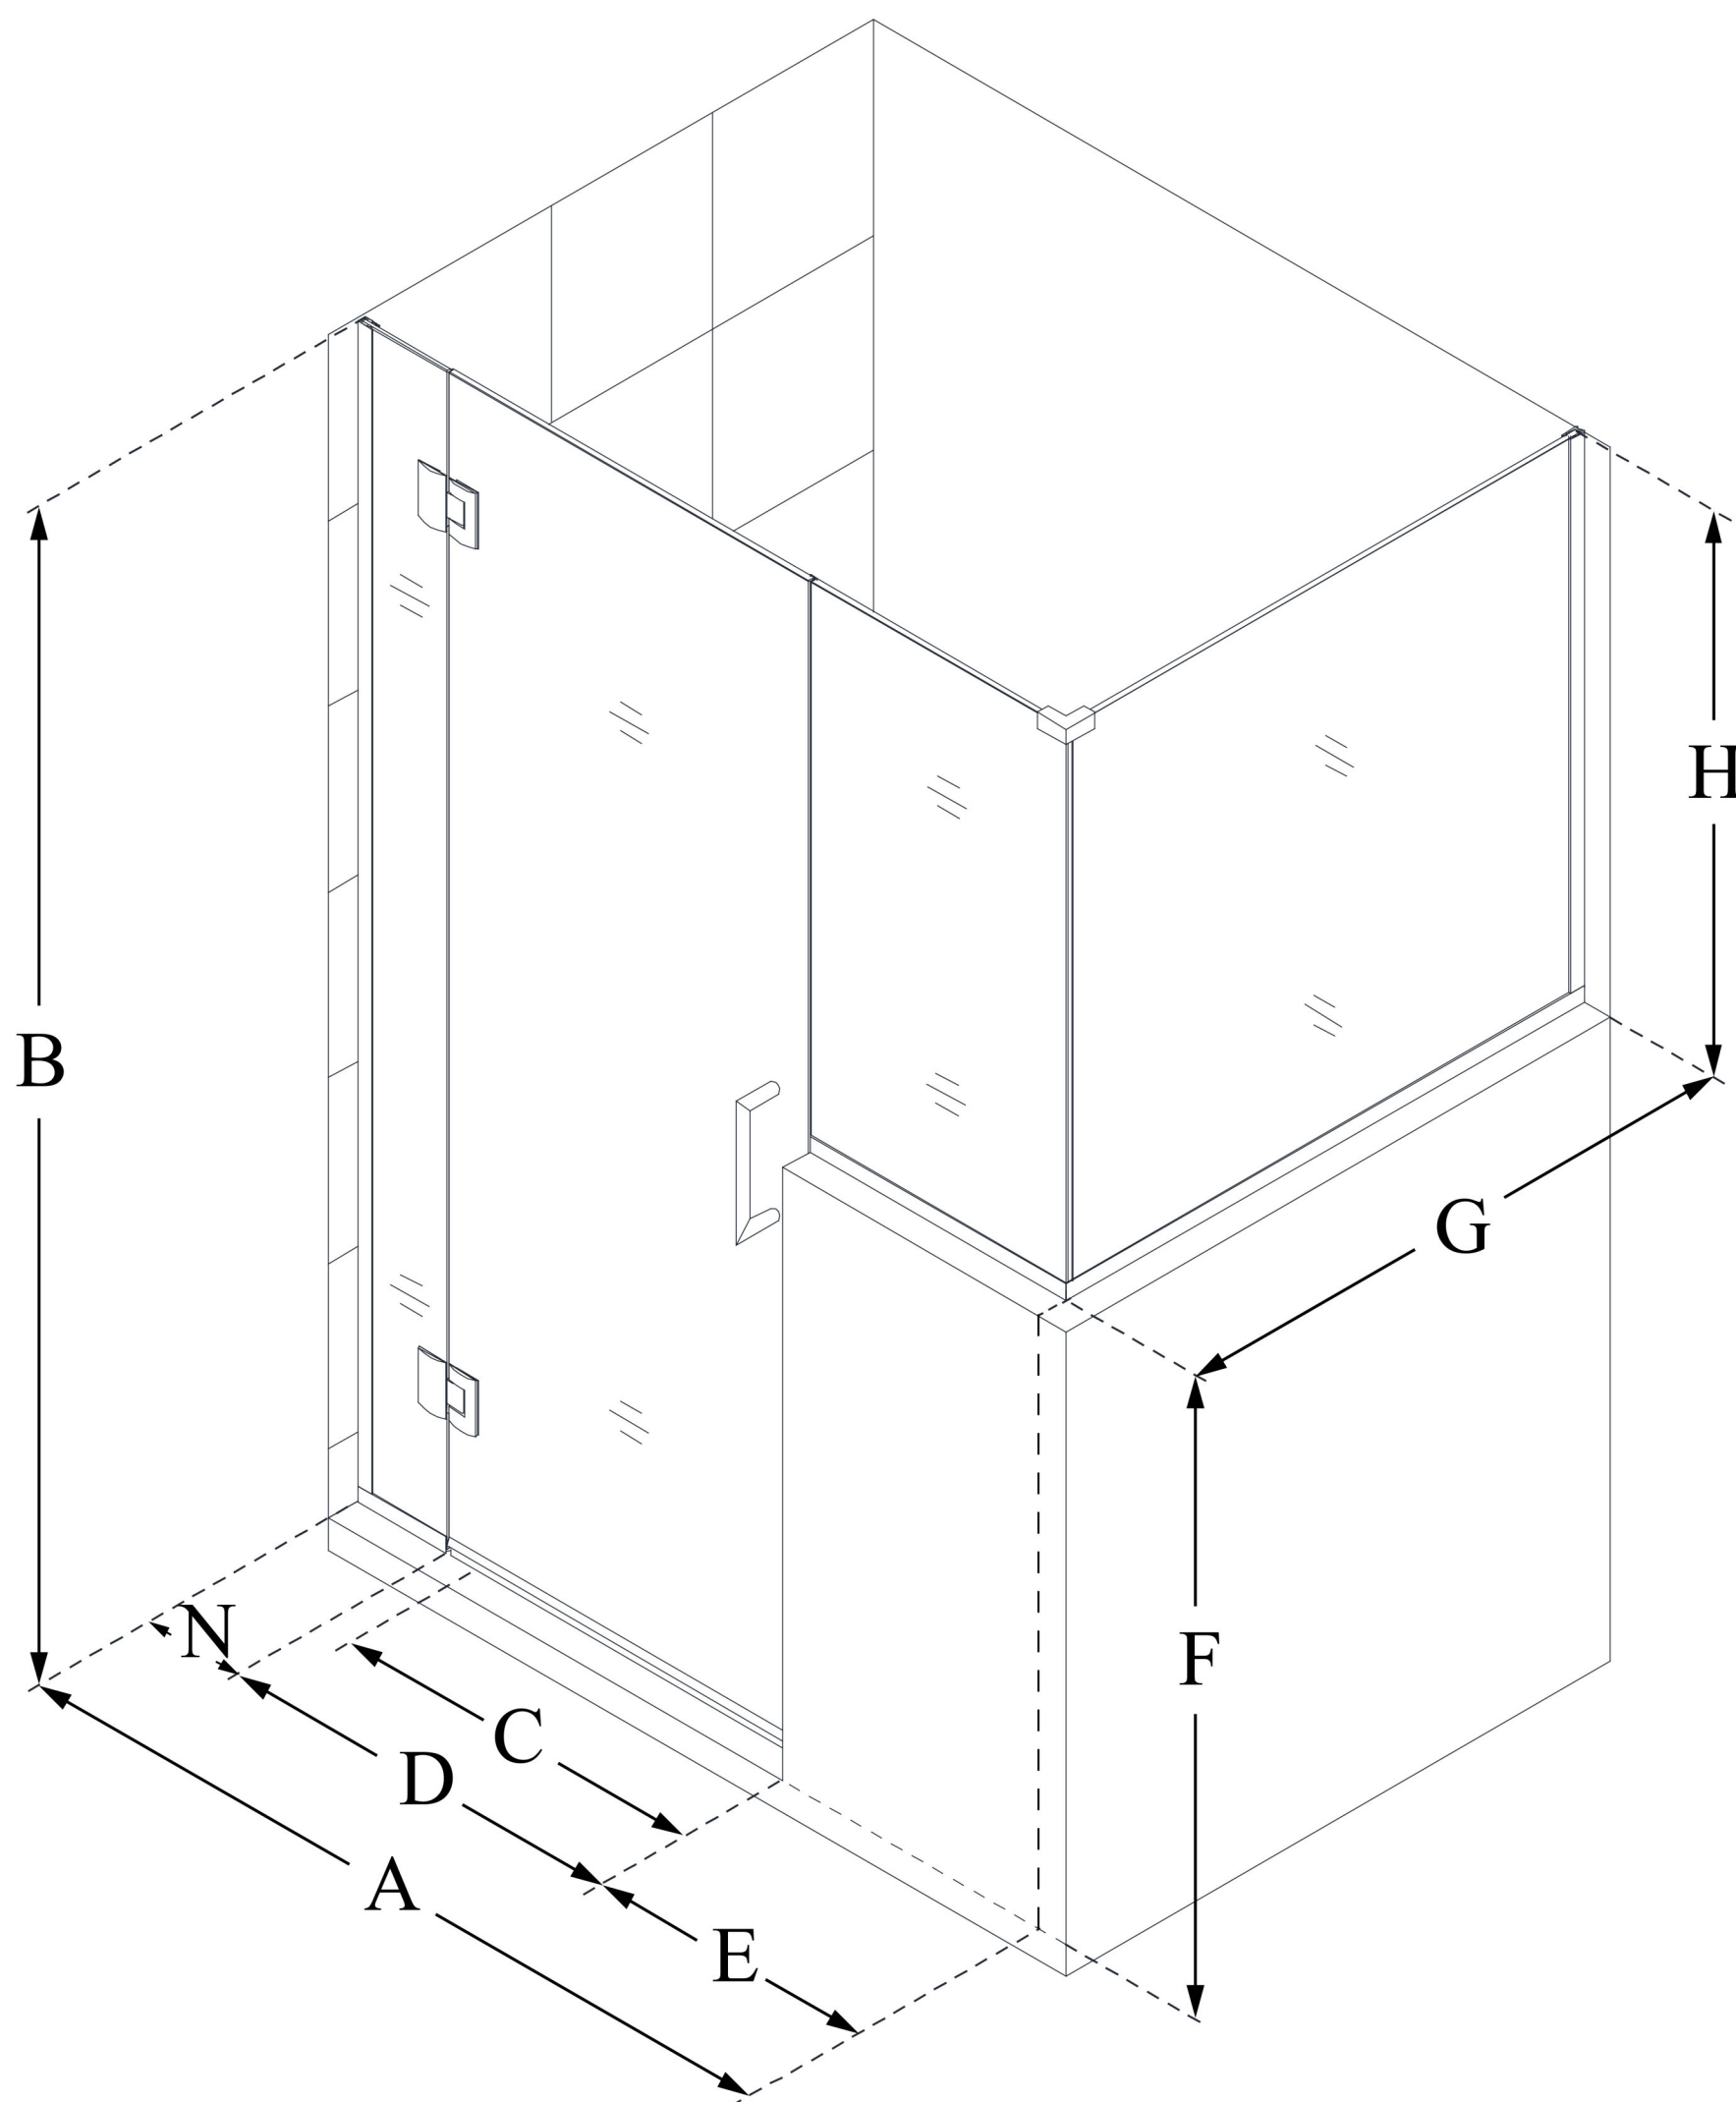

E127243636

UNIDOOR-X

DreamLine Unidoor-X 57 in. W x 36 3/8 in. D x 72 in. H Frameless Hinged Shower Enclosure, Clear Glass

SWING DOOR

CONFIGURATION DIMENSIONS:

A: 57 in.

MODEL WIDTH

B: 72 in.

MODEL HEIGHT

C: 26 in.

ACCESS WIDTH

D: 27 in.

DOOR WIDTH

E: 24 in.

INLINE BUTTRESS PANEL WIDTH

F: 36 in.

BUTTRESS WALL HEIGHT

G: 36 3/8 in.

RETURN PANEL WIDTH

H: 36 in.

BUTTRESS GLASS HEIGHT

N: 6 in.

HINGE PANEL WIDTH

DreamLine reserves the right to update or modify the hardware or materials pictured without prior notice for the purpose of product improvement and customer satisfaction.