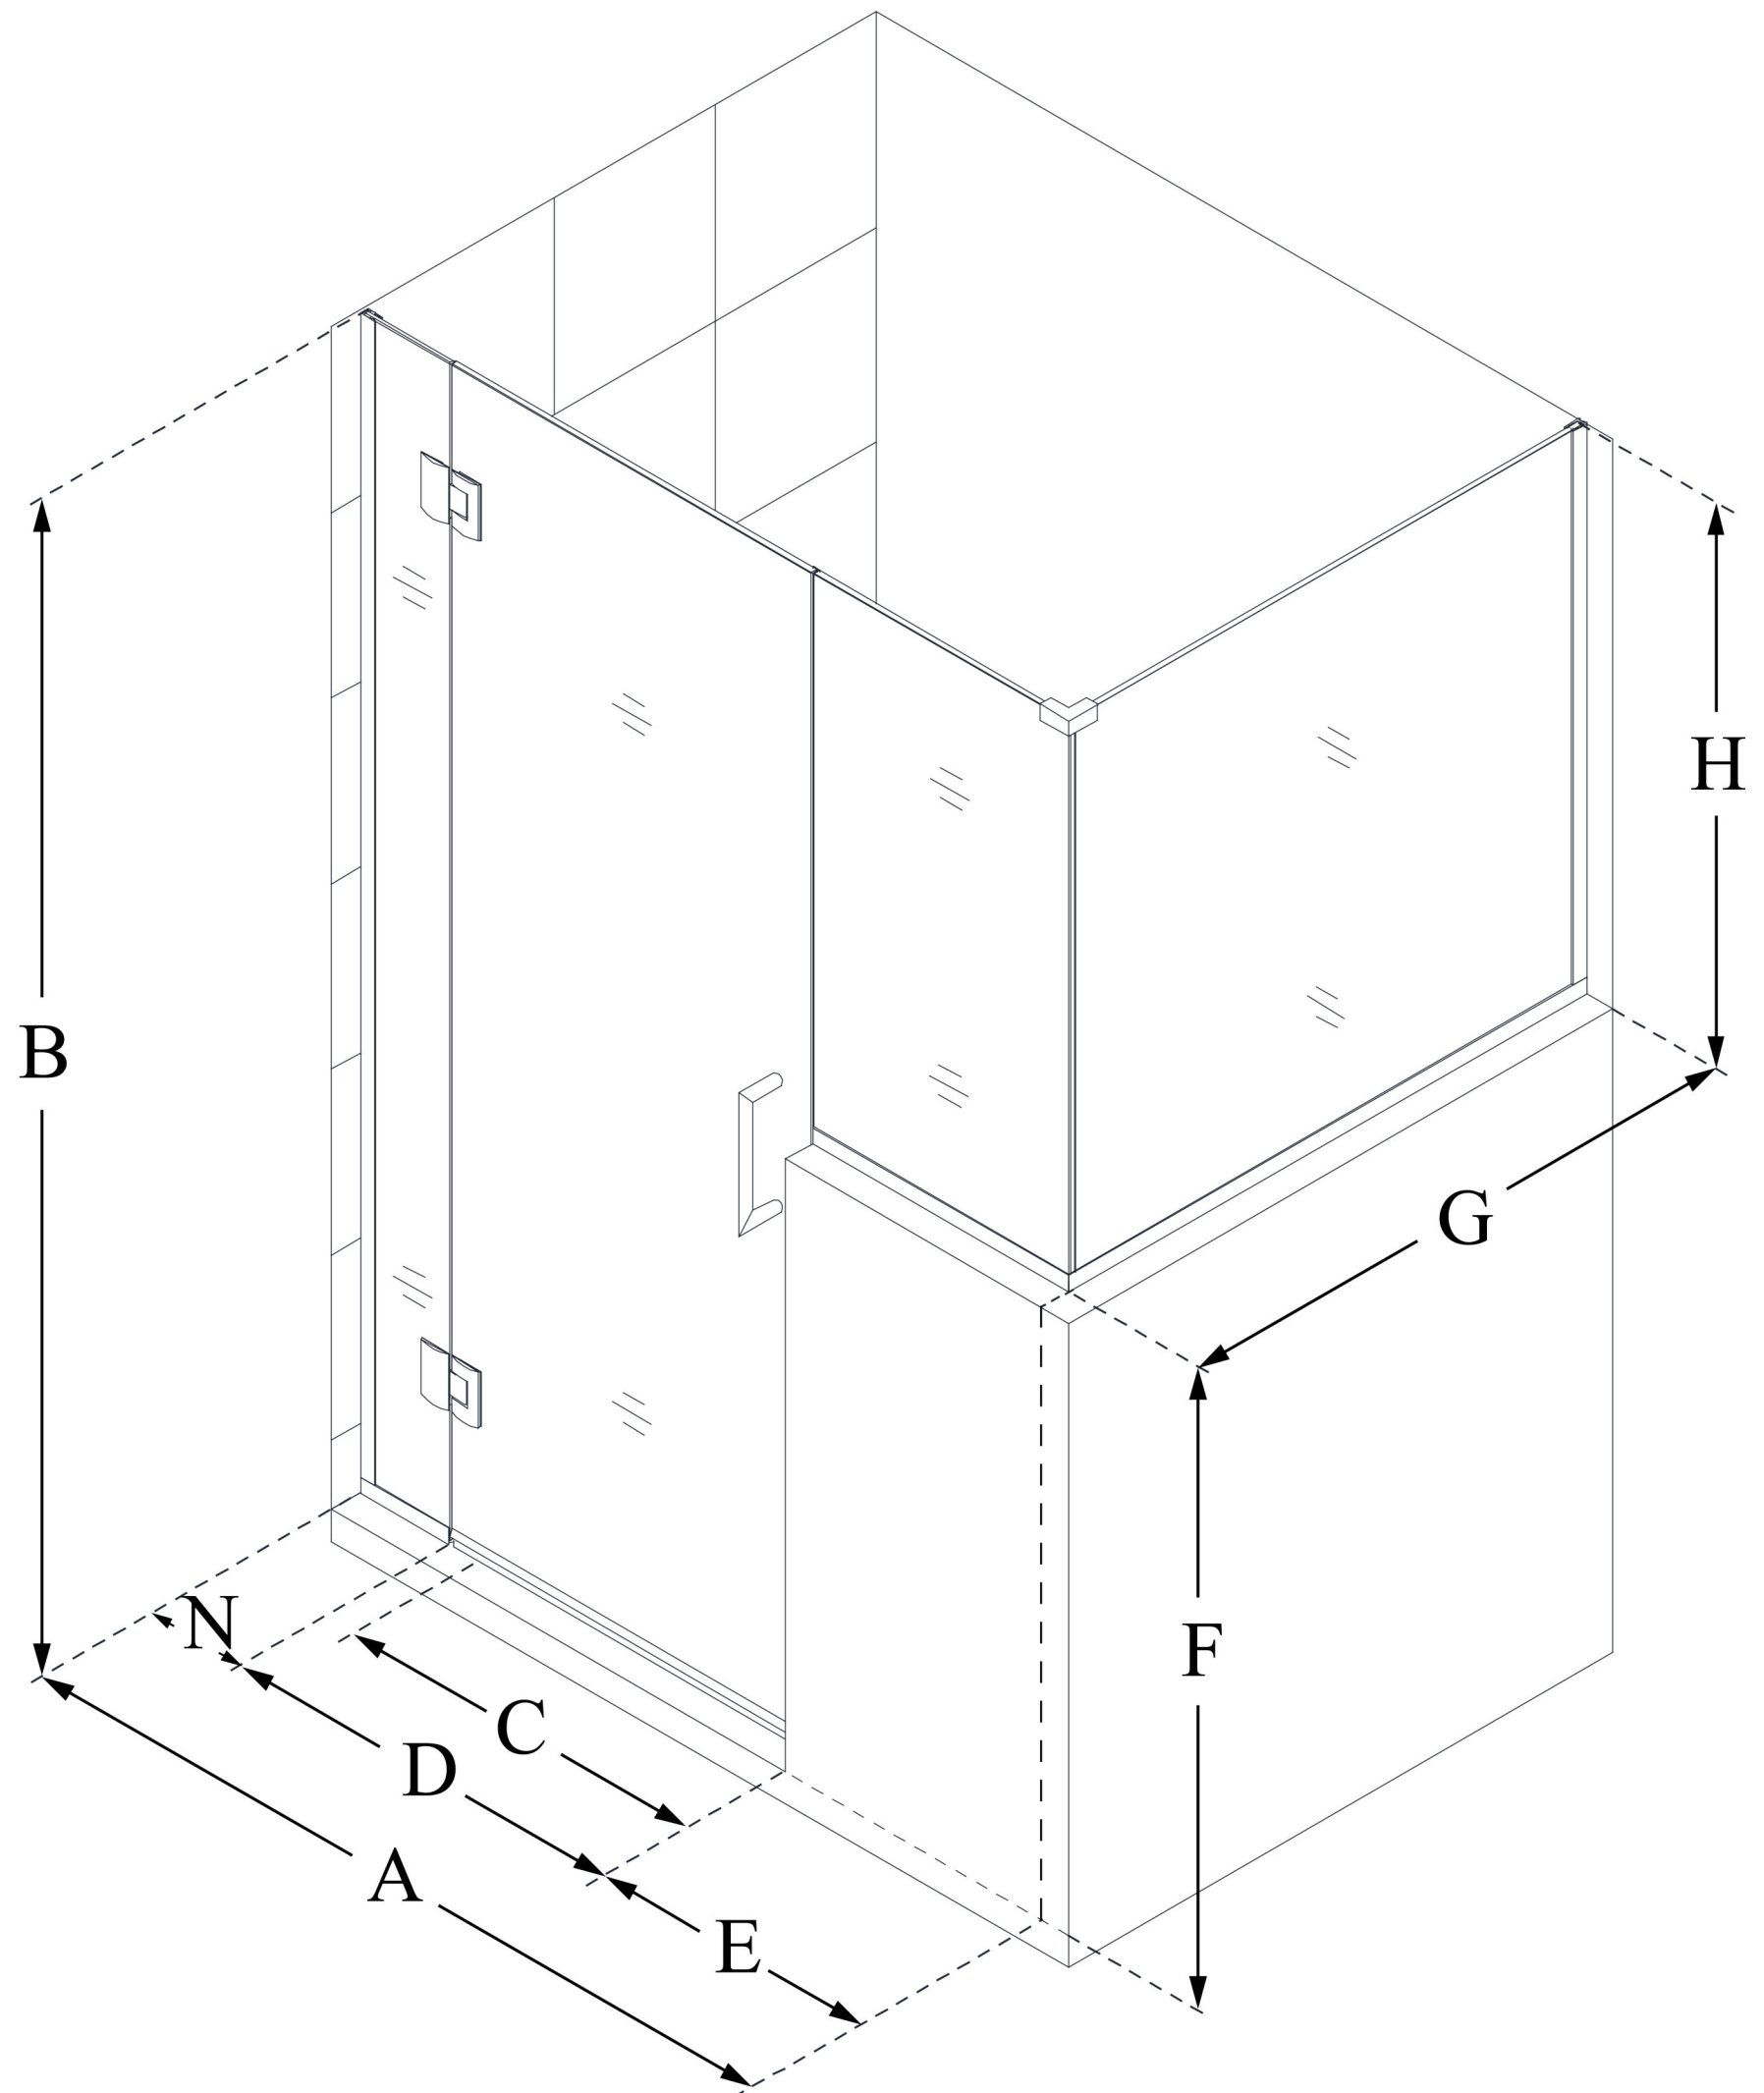

E127243436

UNIDOOR-X

DreamLine Unidoor-X 57 in. W x 36 3/8 in. D x 72 in. H Frameless Hinged Shower Enclosure, Clear Glass

SWING DOOR

CONFIGURATION DIMENSIONS:

A: 57 in.

MODEL WIDTH

B: 72 in.

MODEL HEIGHT

C: 26 in.

ACCESS WIDTH

D: 27 in.

DOOR WIDTH

E: 24 in.

INLINE BUTTRESS PANEL WIDTH

F: 38 in.

BUTTRESS WALL HEIGHT

G: 36 3/8 in.

RETURN PANEL WIDTH

H: 34 in.

BUTTRESS GLASS HEIGHT

N: 6 in.

HINGE PANEL WIDTH

DreamLine reserves the right to update or modify the hardware or materials pictured without prior notice for the purpose of product improvement and customer satisfaction.