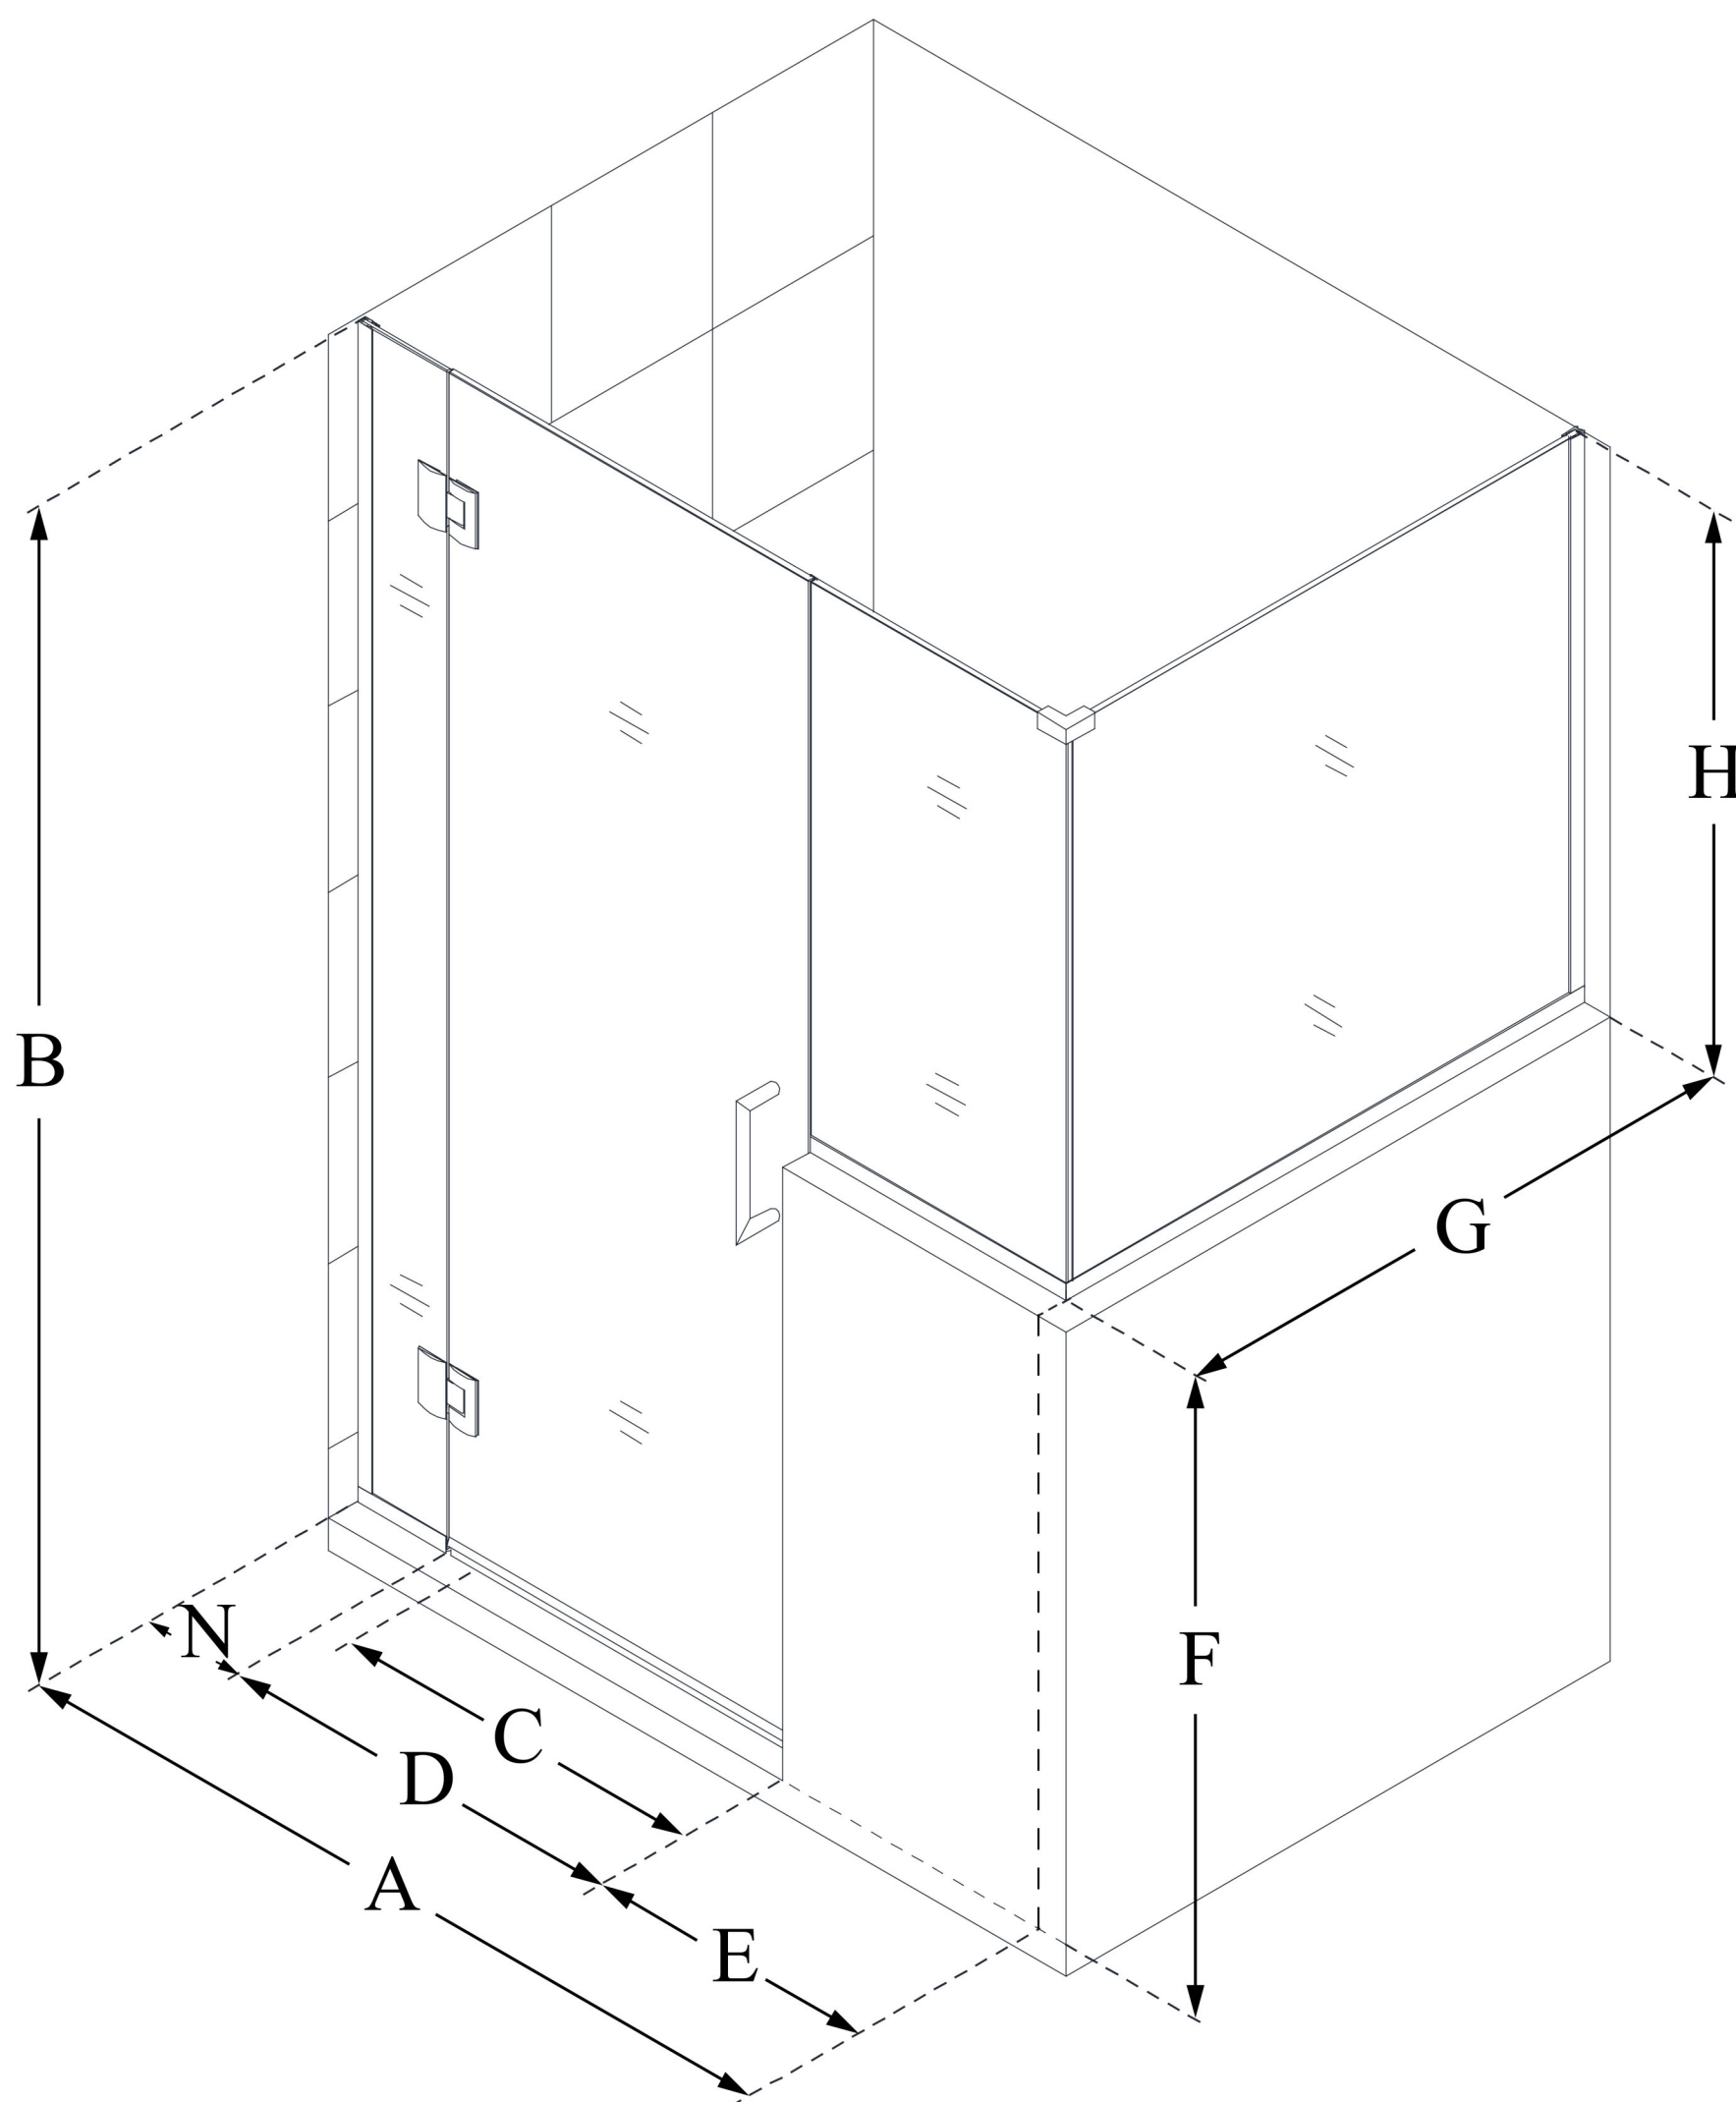

E127243430

UNIDOOR-X

DreamLine Unidoor-X 57 in. W x 30 3/8 in. D x 72 in. H Frameless Hinged Shower Enclosure, Clear Glass

SWING DOOR

CONFIGURATION DIMENSIONS:

A: 57 in.

MODEL WIDTH

B: 72 in.

MODEL HEIGHT

C: 26 in.

ACCESS WIDTH

D: 27 in.

DOOR WIDTH

E: 24 in.

INLINE BUTTRESS PANEL WIDTH

F: 38 in.

BUTTRESS WALL HEIGHT

G: 30 3/8 in.

RETURN PANEL WIDTH

H: 34 in.

BUTTRESS GLASS HEIGHT

N: 6 in.

HINGE PANEL WIDTH

DreamLine reserves the right to update or modify the hardware or materials pictured without prior notice for the purpose of product improvement and customer satisfaction.