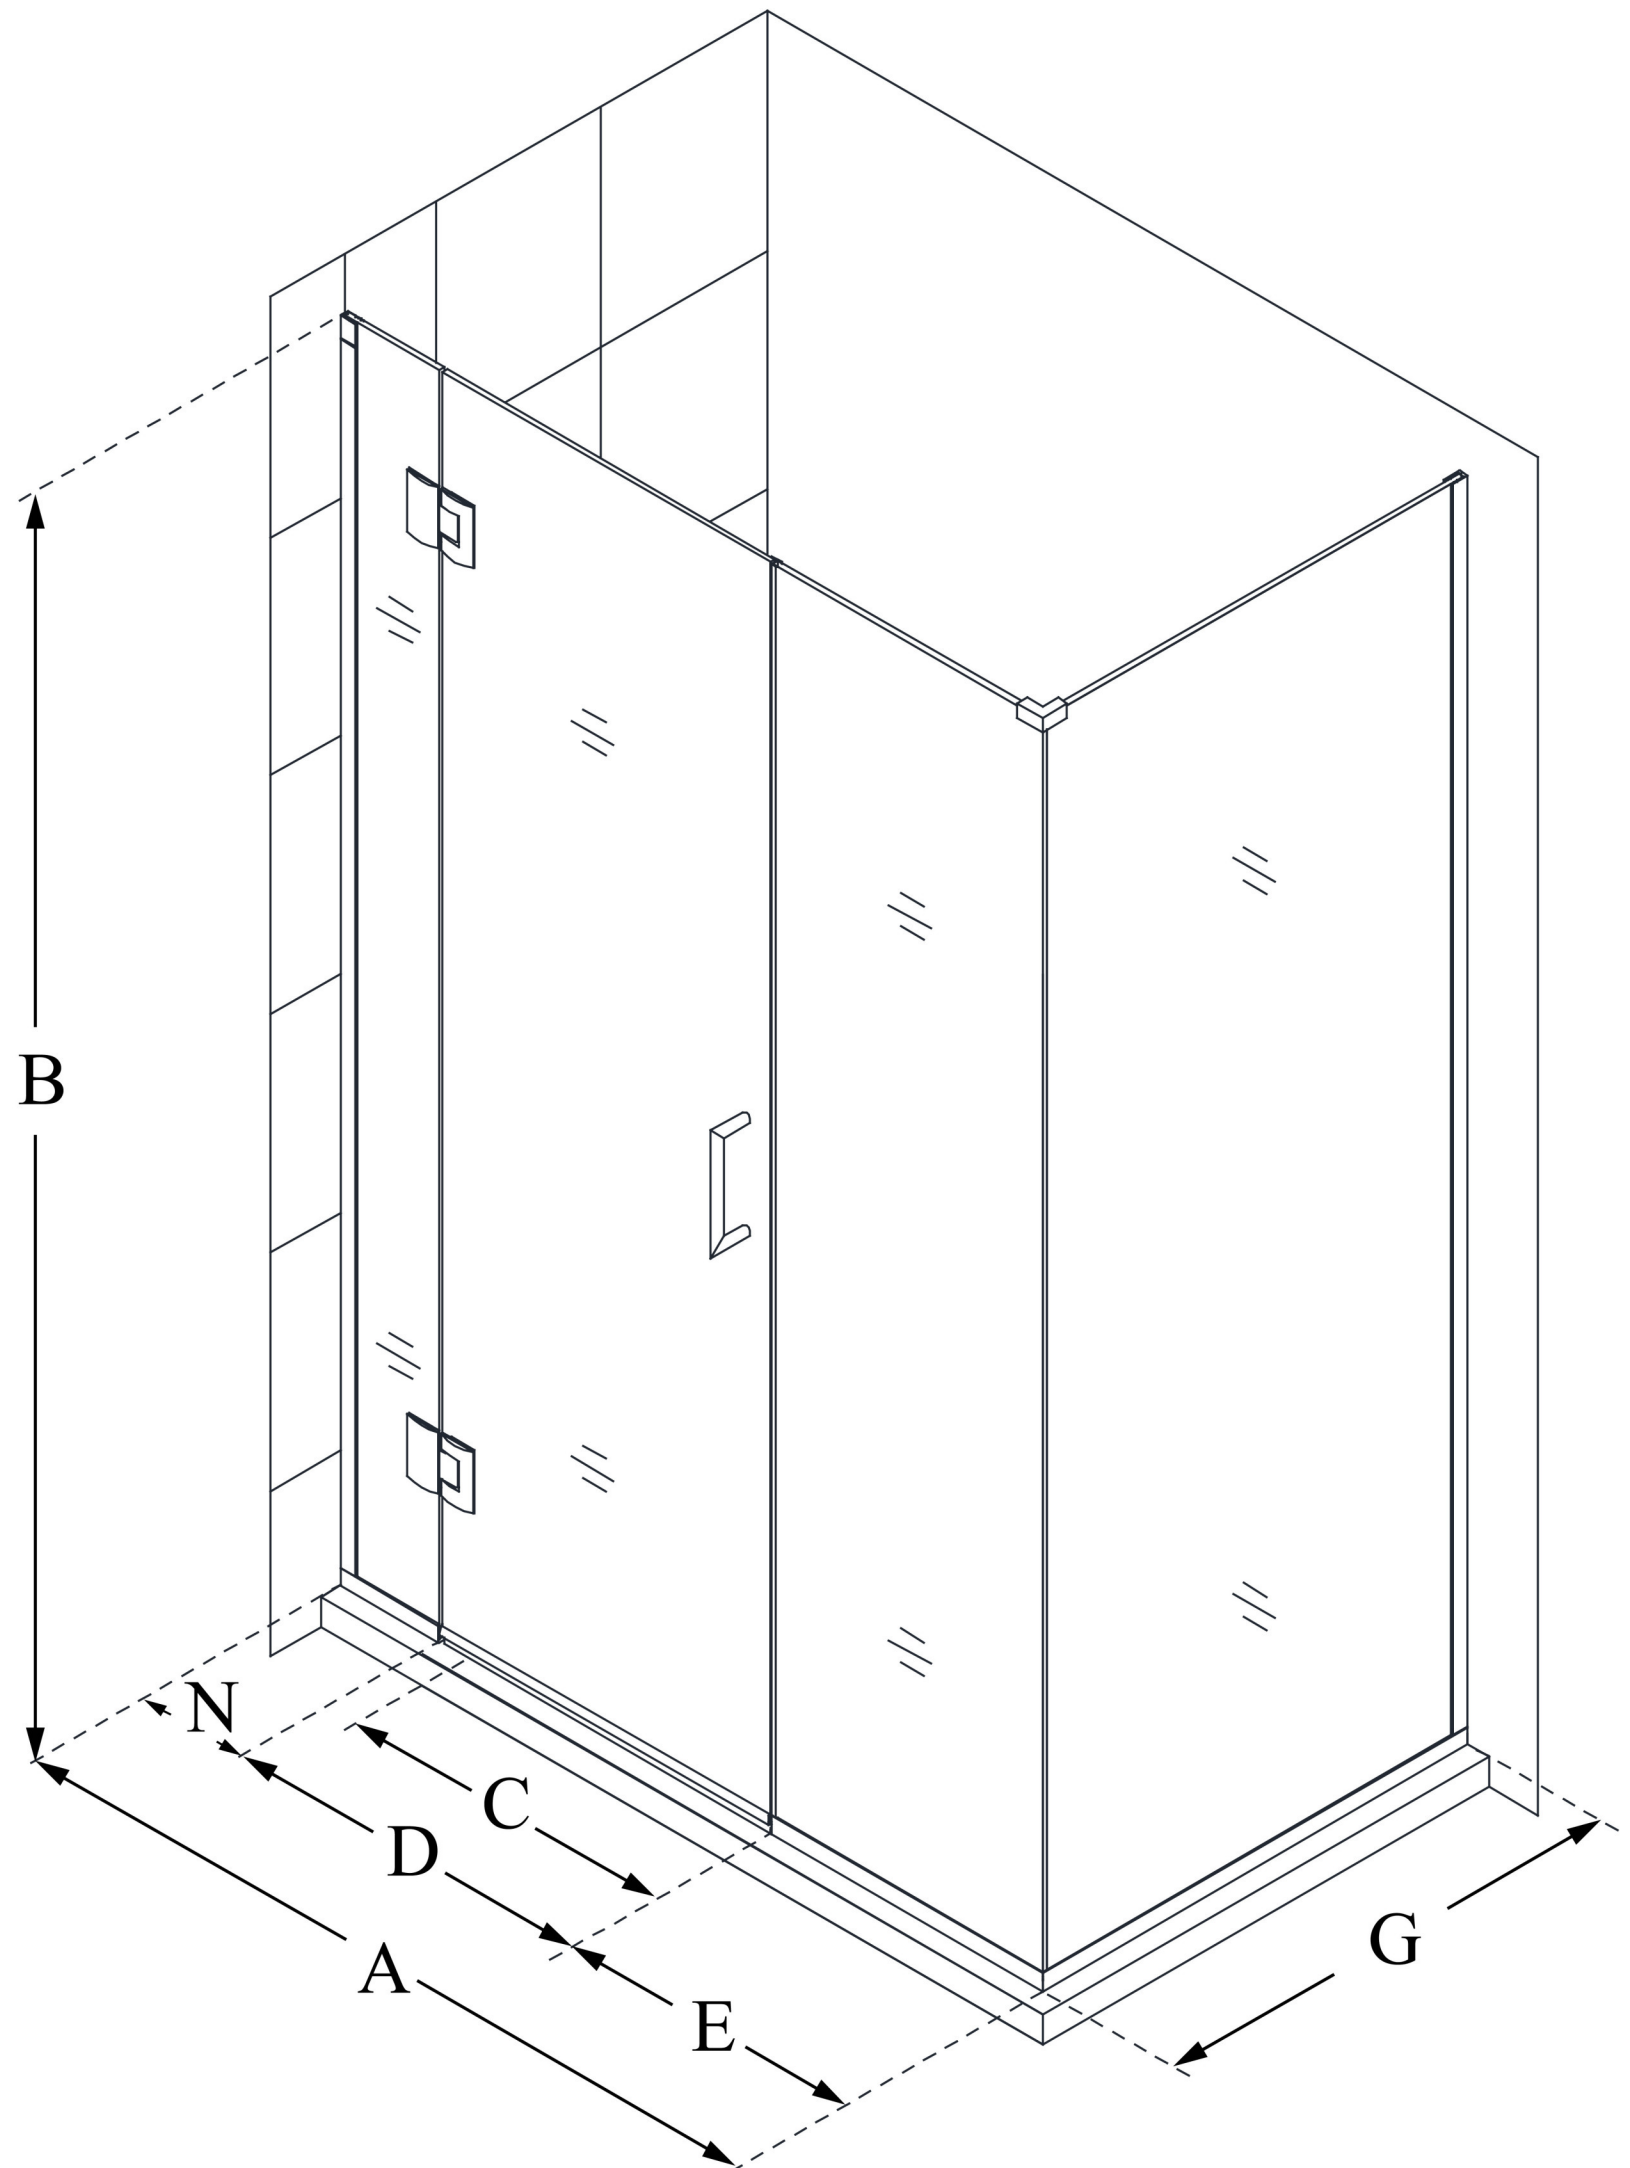

E12714534

UNIDOOR-X

DreamLine Unidoor-X 47 1/2 in. W
x 34 3/8 in. D x 72 in. H Frameless
Hinged Shower Enclosure, Clear
Glass

SWING DOOR

CONFIGURATION DIMENSIONS:

A: 47 1/2 in.

MODEL WIDTH

B: 72 in.

MODEL HEIGHT

C: 26 in.

ACCESS WIDTH

D: 27 in.

DOOR WIDTH

E: 14 1/2 in.

INLINE PANEL WIDTH

G: 34 3/8 in.

RETURN PANEL WIDTH

N: 6 in.

HINGE PANEL WIDTH

DreamLine reserves the right to update or modify the hardware or materials pictured without prior notice for the purpose of product improvement and customer satisfaction.