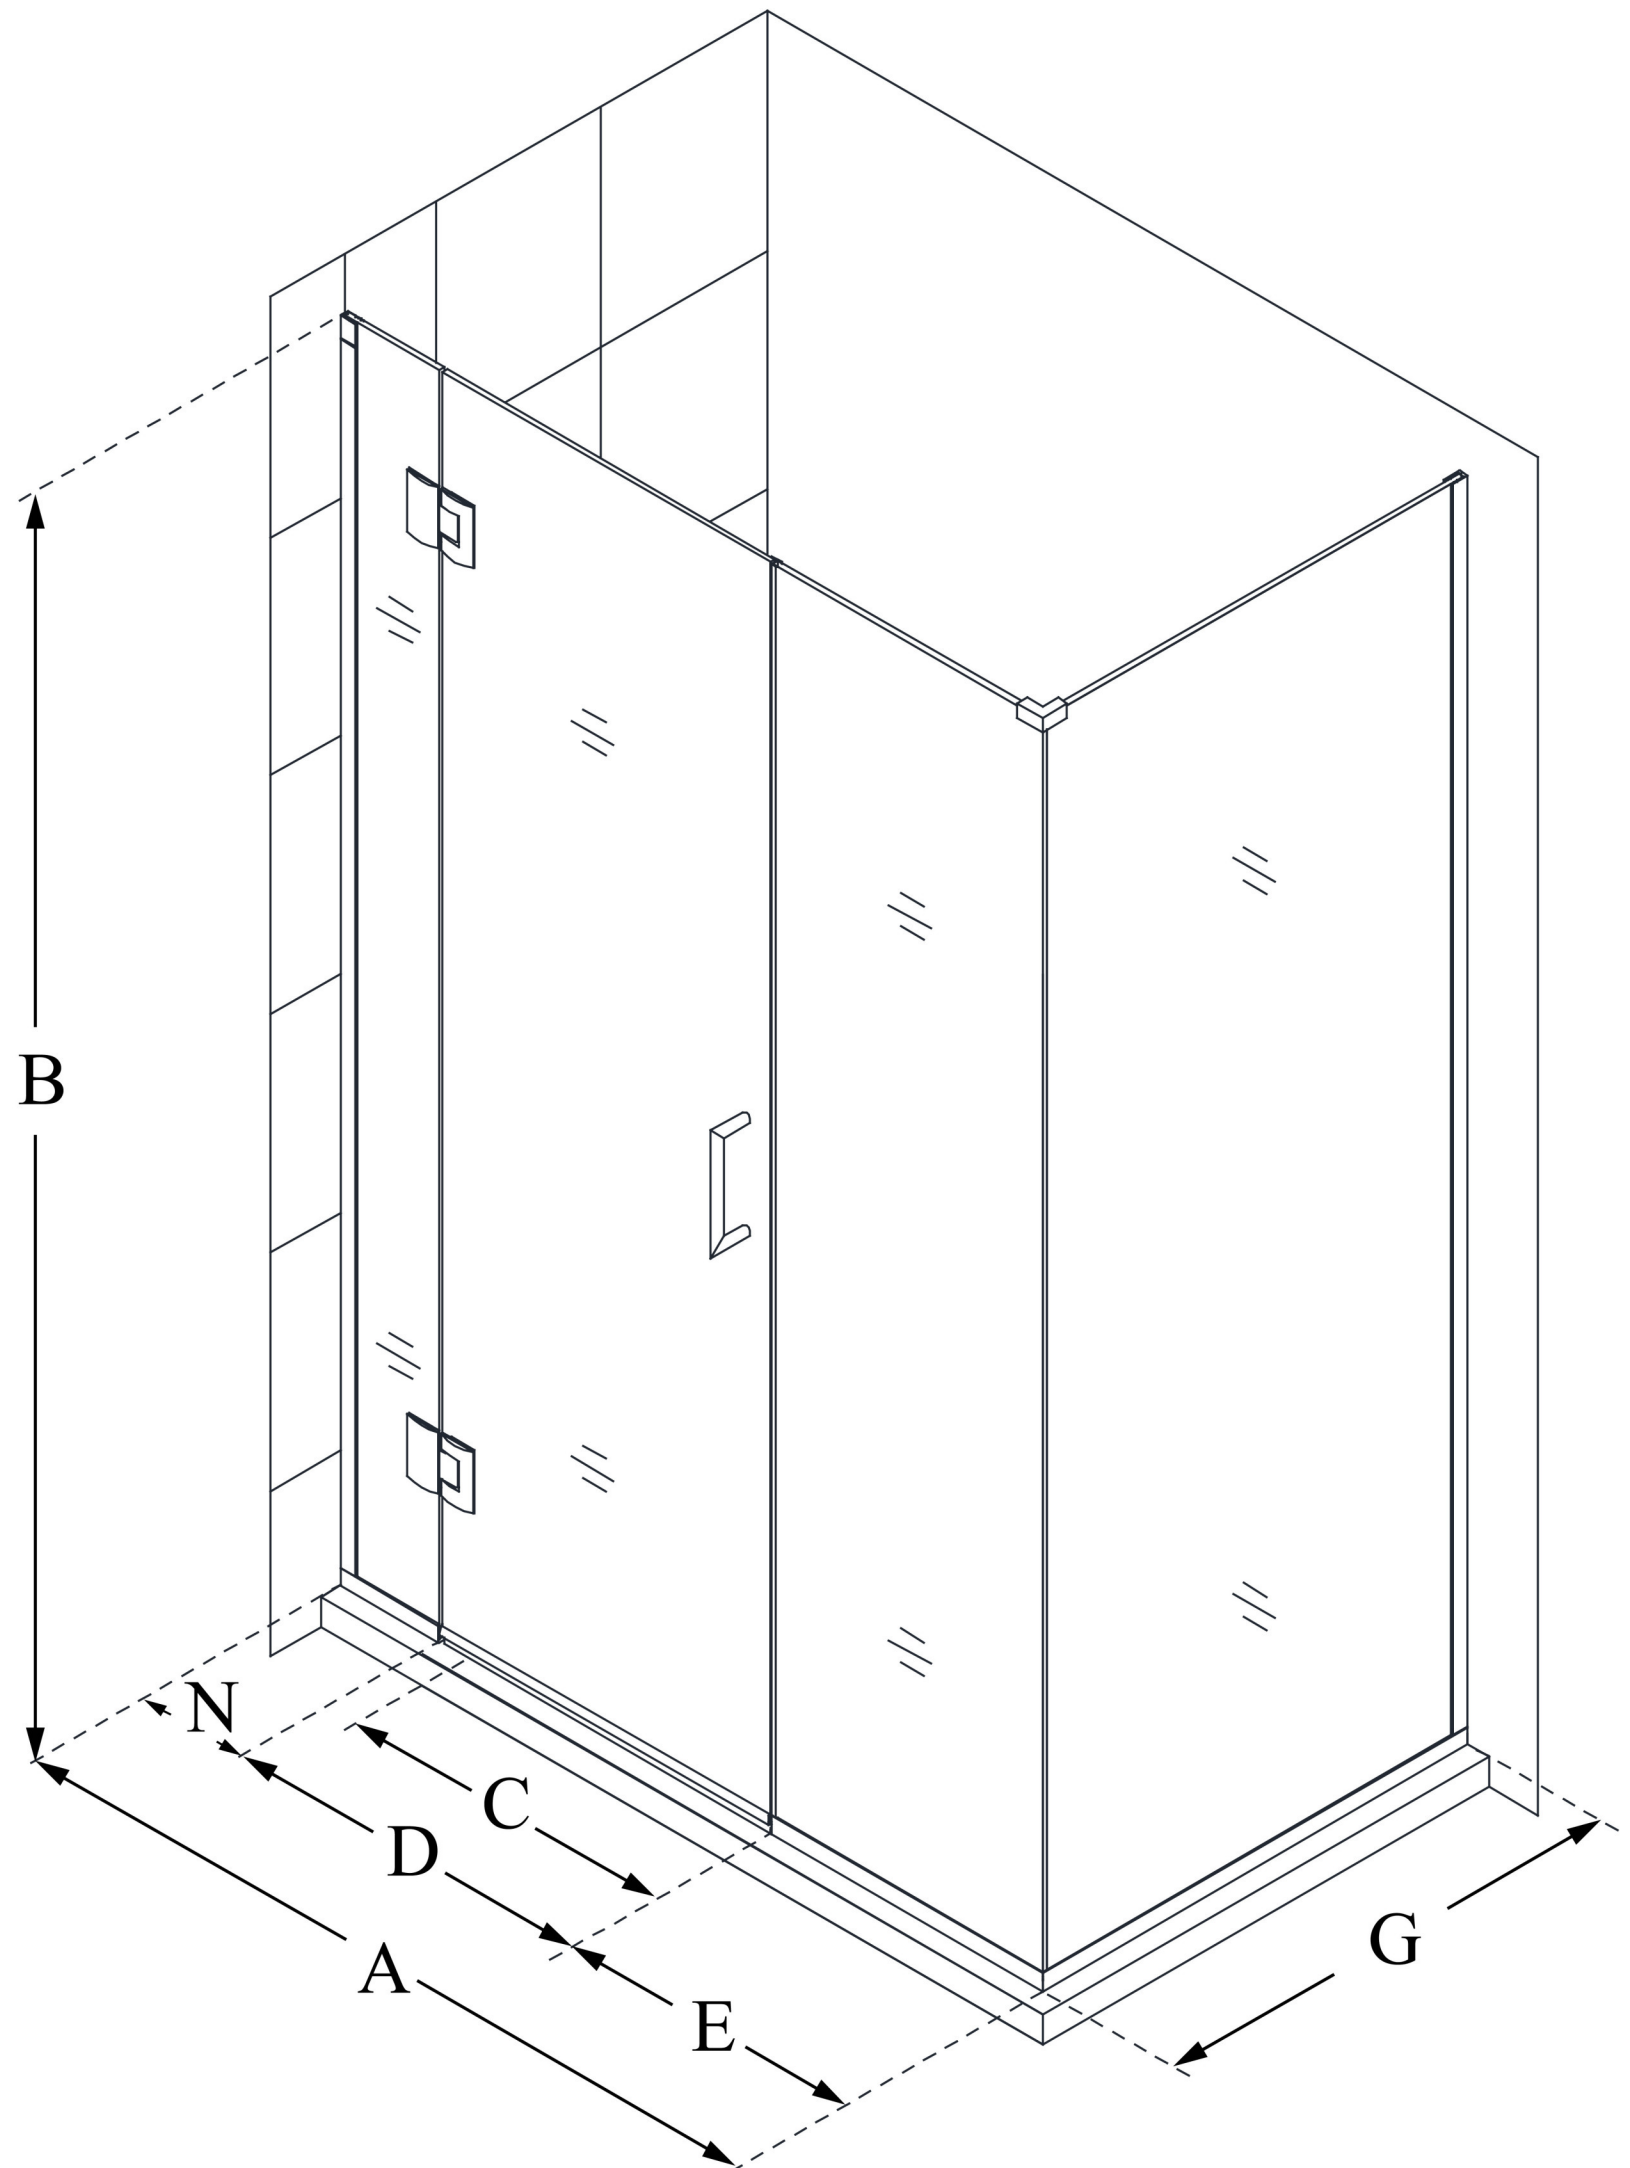

E12714530

UNIDOOR-X

DreamLine Unidoor-X 47 1/2 in. W
x 30 3/8 in. D x 72 in. H Frameless
Hinged Shower Enclosure, Clear
Glass

SWING DOOR

**CONFIGURATION
DIMENSIONS:**

A: 47 1/2 in.

MODEL WIDTH

B: 72 in.

MODEL HEIGHT

C: 26 in.

ACCESS WIDTH

D: 27 in.

DOOR WIDTH

E: 14 1/2 in.

INLINE PANEL WIDTH

G: 30 3/8 in.

RETURN PANEL WIDTH

N: 6 in.

HINGE PANEL WIDTH

DreamLine reserves the right to update or modify the hardware or materials pictured without prior notice for the purpose of product improvement and customer satisfaction.