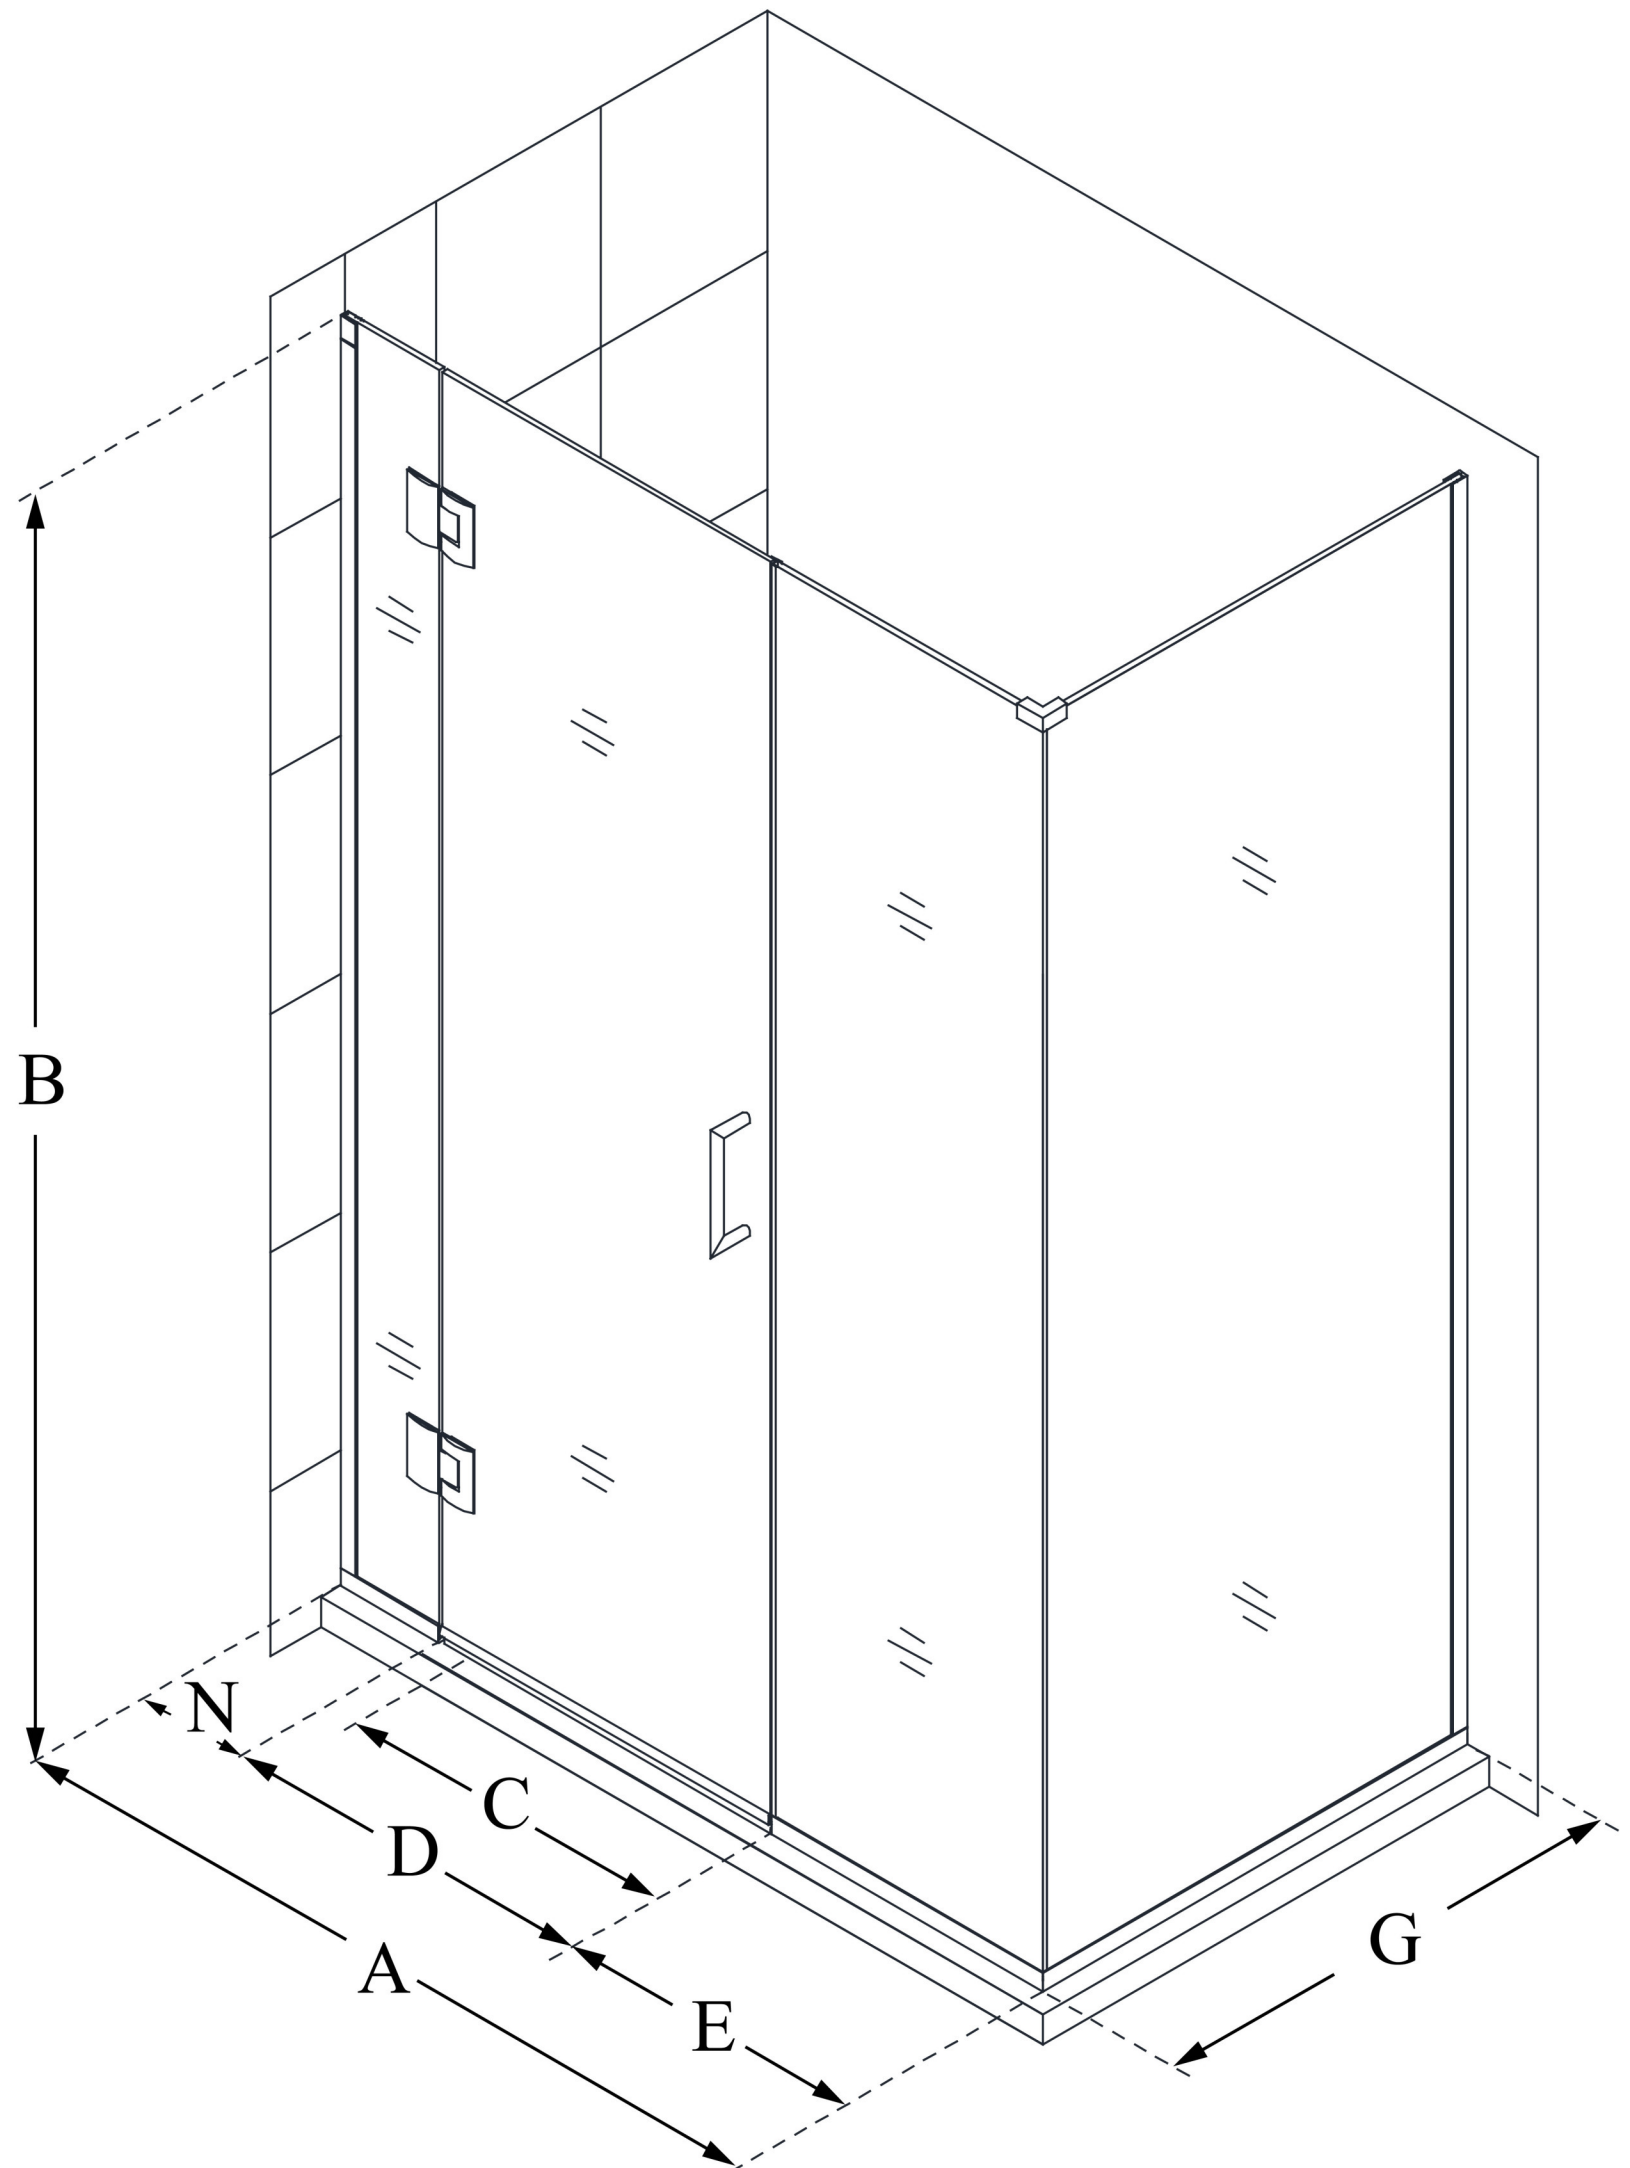

E1271434

UNIDOOR-X

DreamLine Unidoor-X 47 in. W x
34 3/8 in. D x 72 in. H Frameless
Hinged Shower Enclosure, Clear
Glass

SWING DOOR

CONFIGURATION DIMENSIONS:

A: 47 in.

MODEL WIDTH

B: 72 in.

MODEL HEIGHT

C: 26 in.

ACCESS WIDTH

D: 27 in.

DOOR WIDTH

E: 14 in.

INLINE PANEL WIDTH

G: 34 3/8 in.

RETURN PANEL WIDTH

N: 6 in.

HINGE PANEL WIDTH

DreamLine reserves the right to update or modify the hardware or materials pictured without prior notice for the purpose of product improvement and customer satisfaction.