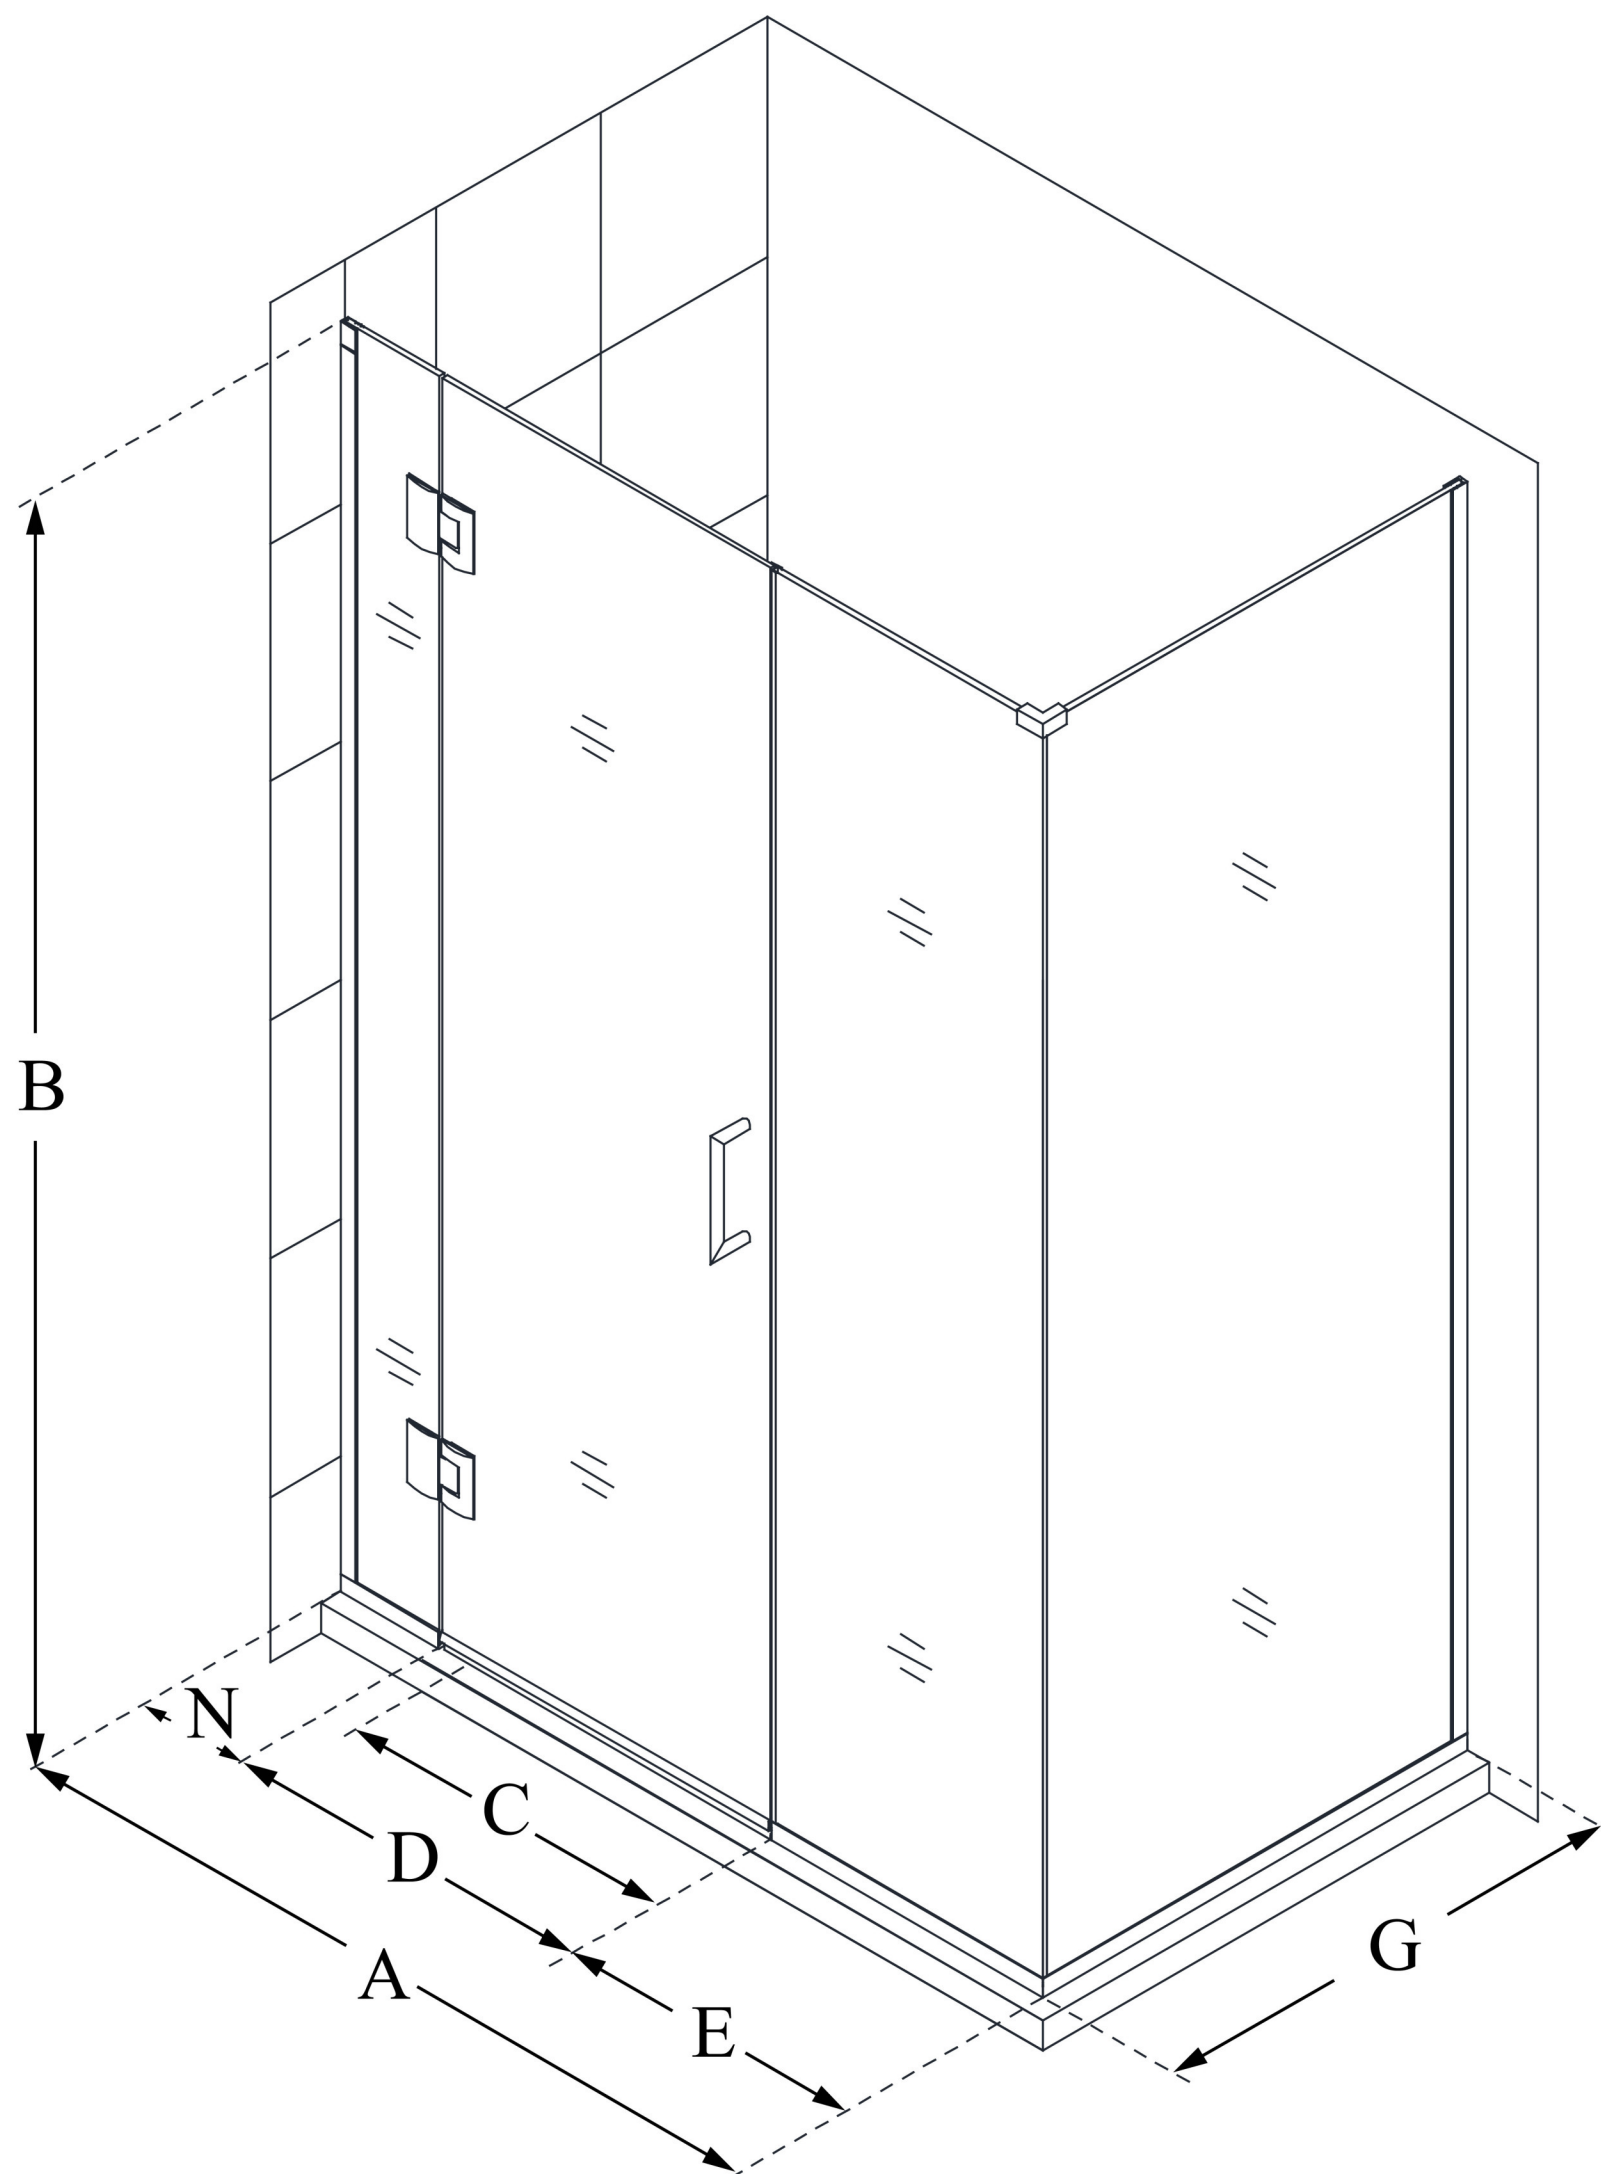

E1271430

UNIDOOR-X

DreamLine Unidoor-X 47 in. W x
30 3/8 in. D x 72 in. H Frameless
Hinged Shower Enclosure, Clear
Glass

SWING DOOR

CONFIGURATION DIMENSIONS:

A: 47 in.

MODEL WIDTH

B: 72 in.

MODEL HEIGHT

C: 26 in.

ACCESS WIDTH

D: 27 in.

DOOR WIDTH

E: 14 in.

INLINE PANEL WIDTH

G: 30 3/8 in.

RETURN PANEL WIDTH

N: 6 in.

HINGE PANEL WIDTH

DreamLine reserves the right to update or modify the hardware or materials pictured without prior notice for the purpose of product improvement and customer satisfaction.