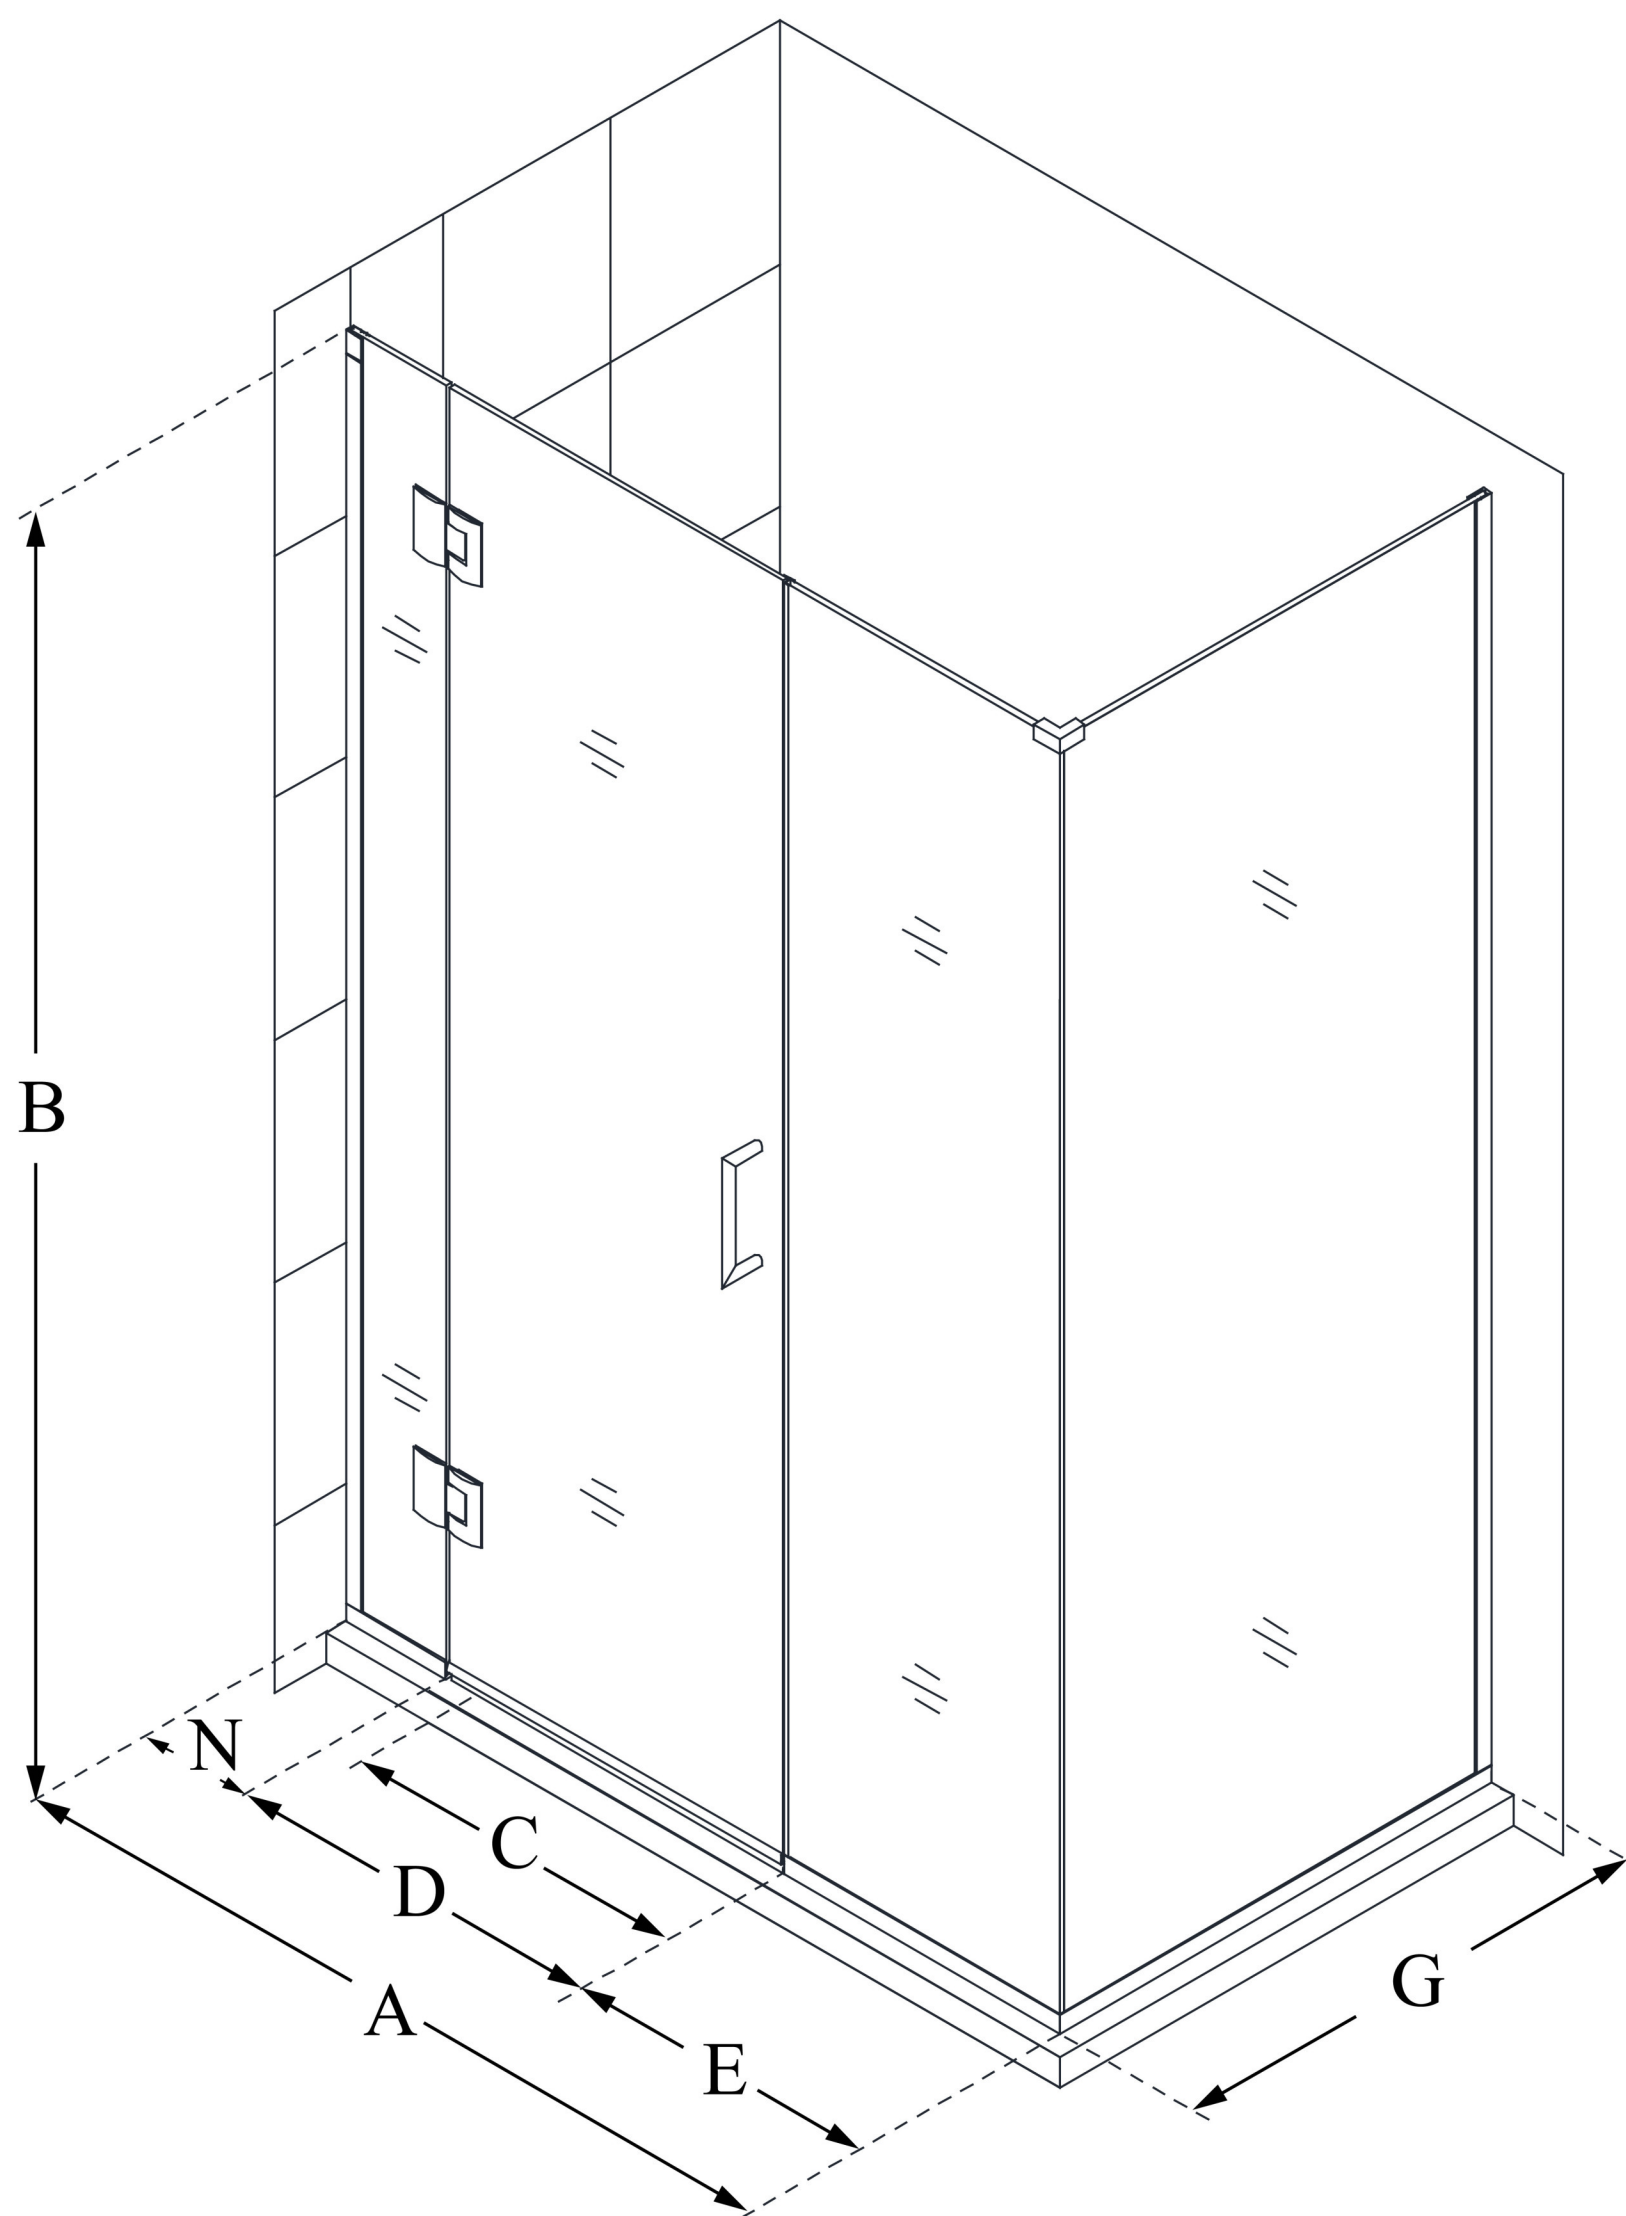

E12706534

UNIDOOR-X

DreamLine Unidoor-X 39 1/2" W
x 34 3/8" D x 72" H Frameless
Hinged Shower Enclosure, Clear
Glass

SWING DOOR

CONFIGURATION DIMENSIONS:

A: 39 1/2"

MODEL WIDTH

B: 72"

MODEL HEIGHT

C: 26"

ACCESS WIDTH

D: 27"

DOOR WIDTH

E: 6 1/2"

INLINE PANEL WIDTH

G: 34 3/8"

RETURN PANEL WIDTH

N: 6"

HINGE PANEL WIDTH

DreamLine reserves the right to update or modify the hardware or materials pictured without prior notice for the purpose of product improvement and customer satisfaction.