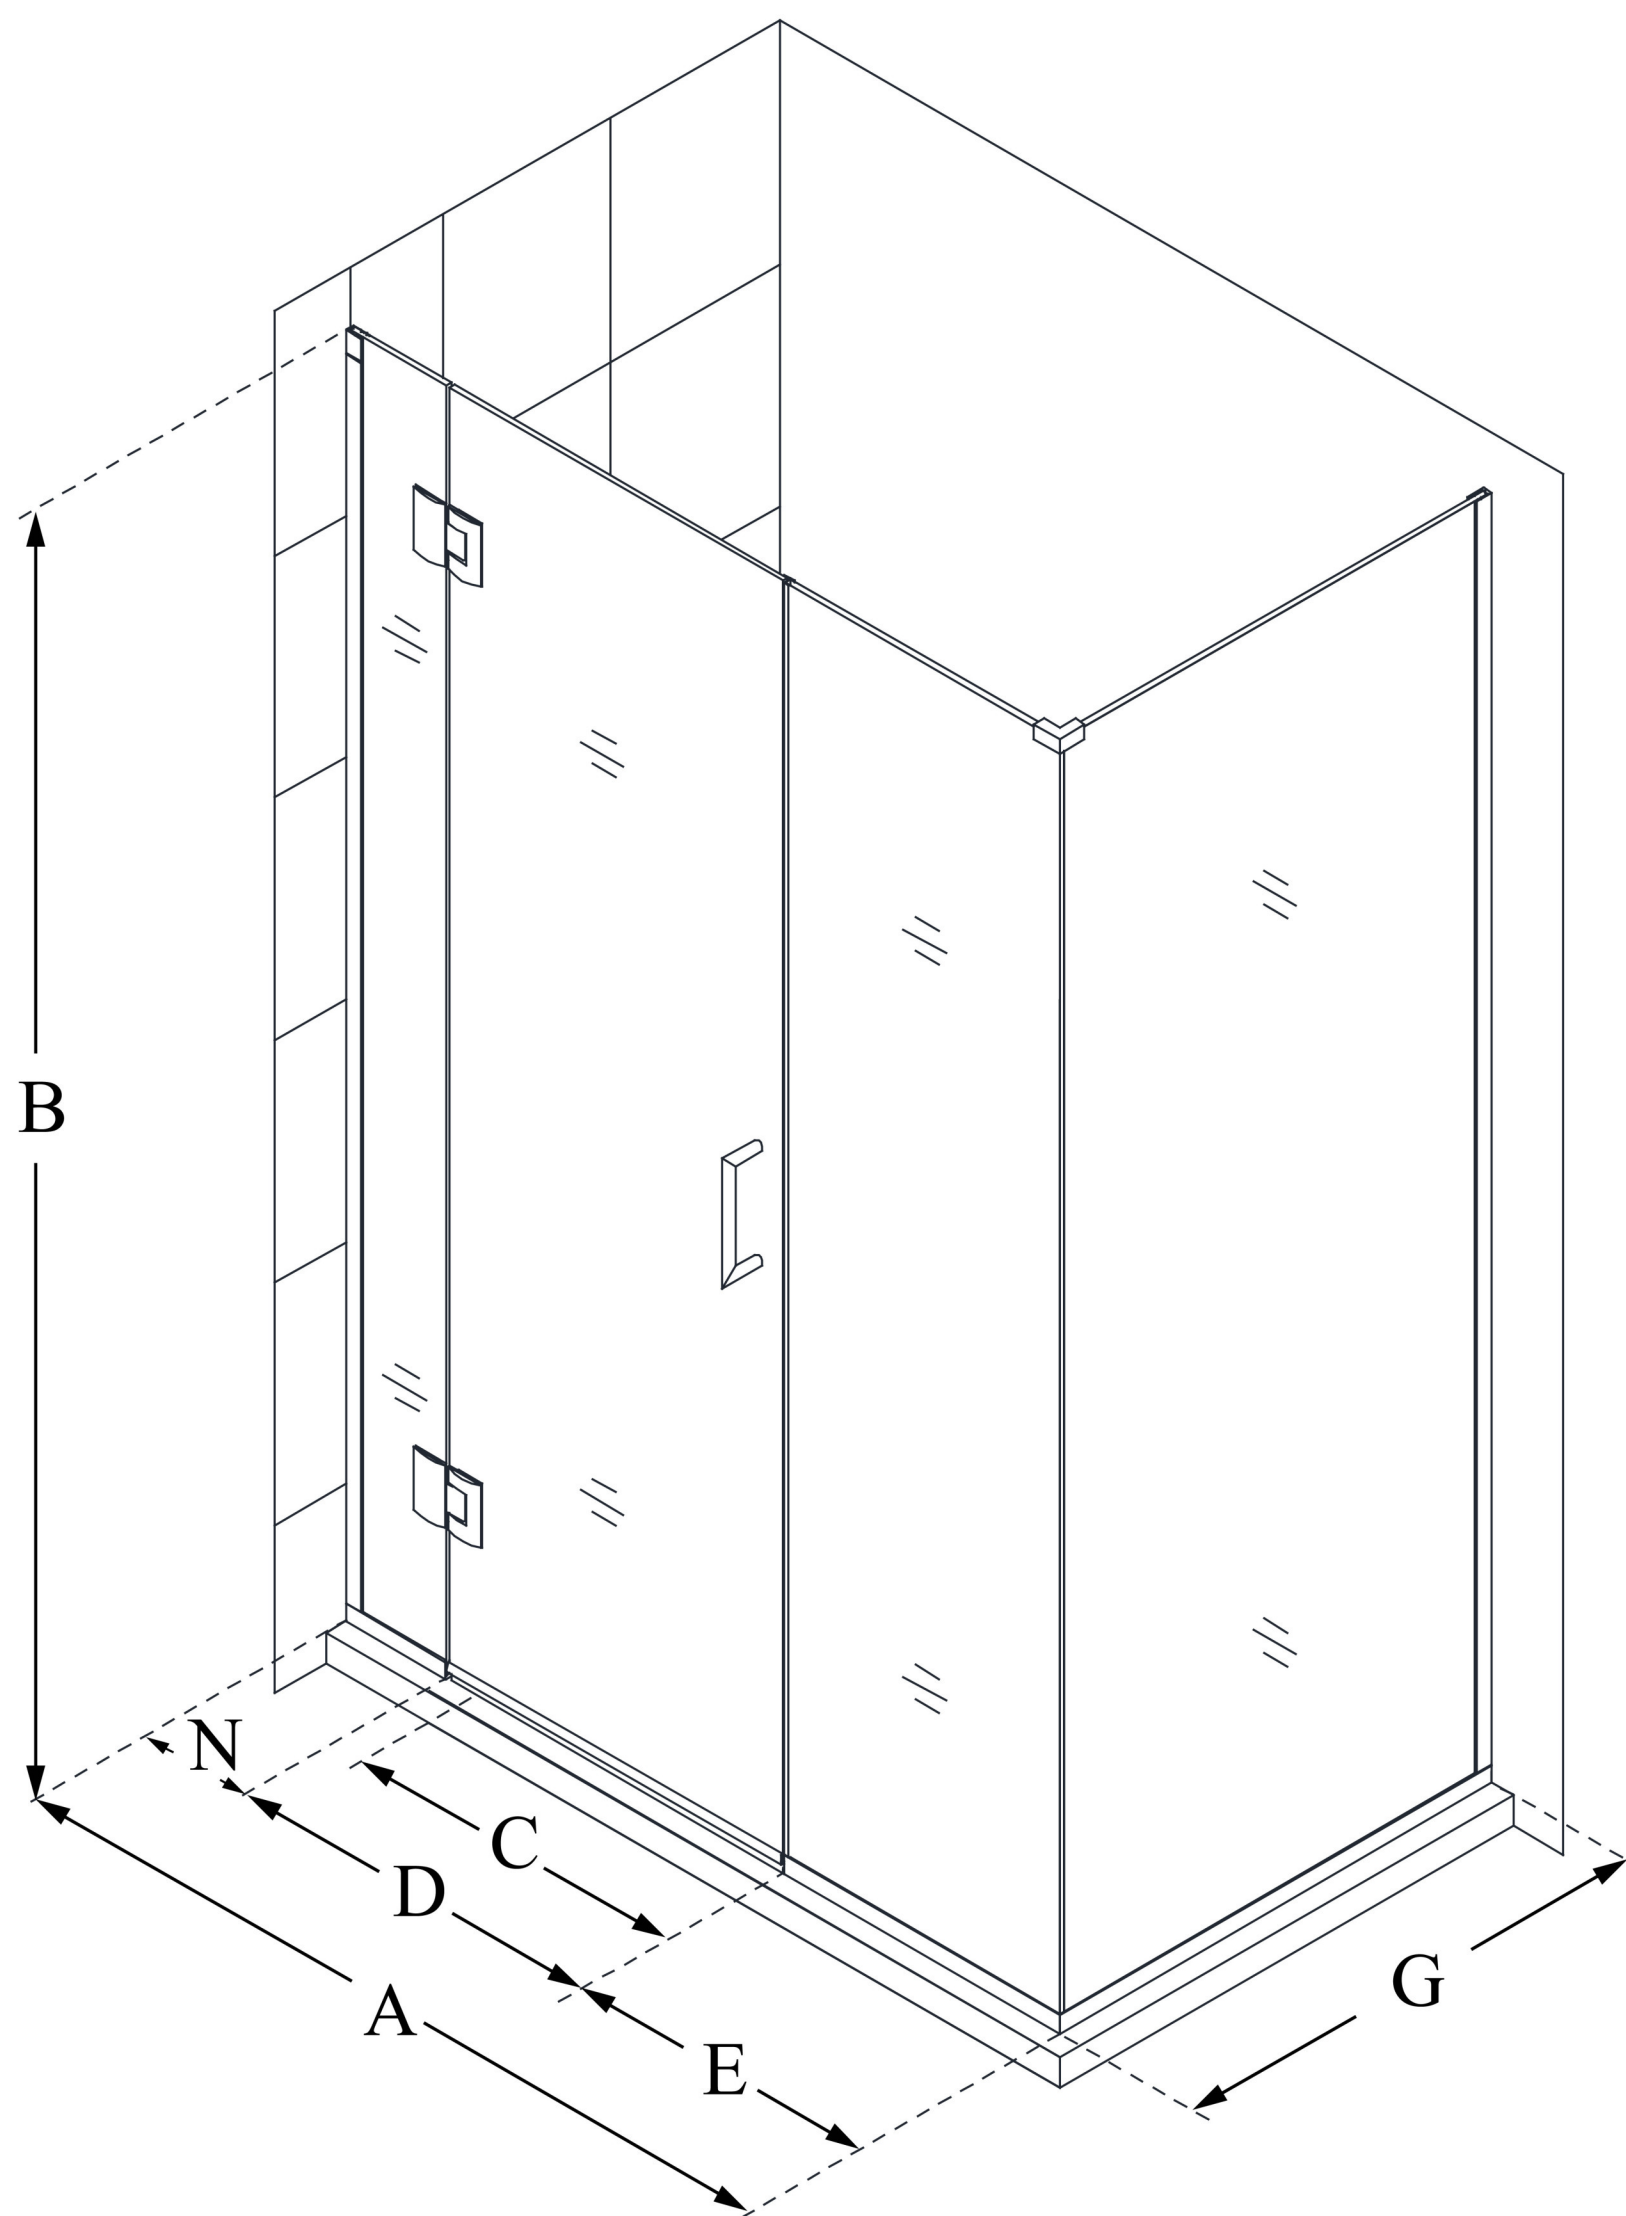

E12706530

UNIDOOR-X

DreamLine Unidoor-X 39 1/2" W
x 30 3/8" D x 72" H Frameless
Hinged Shower Enclosure, Clear
Glass

SWING DOOR

CONFIGURATION DIMENSIONS:

A: 39 1/2"

MODEL WIDTH

B: 72"

MODEL HEIGHT

C: 26"

ACCESS WIDTH

D: 27"

DOOR WIDTH

E: 6 1/2"

INLINE PANEL WIDTH

G: 30 3/8"

RETURN PANEL WIDTH

N: 6"

HINGE PANEL WIDTH

DreamLine reserves the right to update or modify the hardware or materials pictured without prior notice for the purpose of product improvement and customer satisfaction.