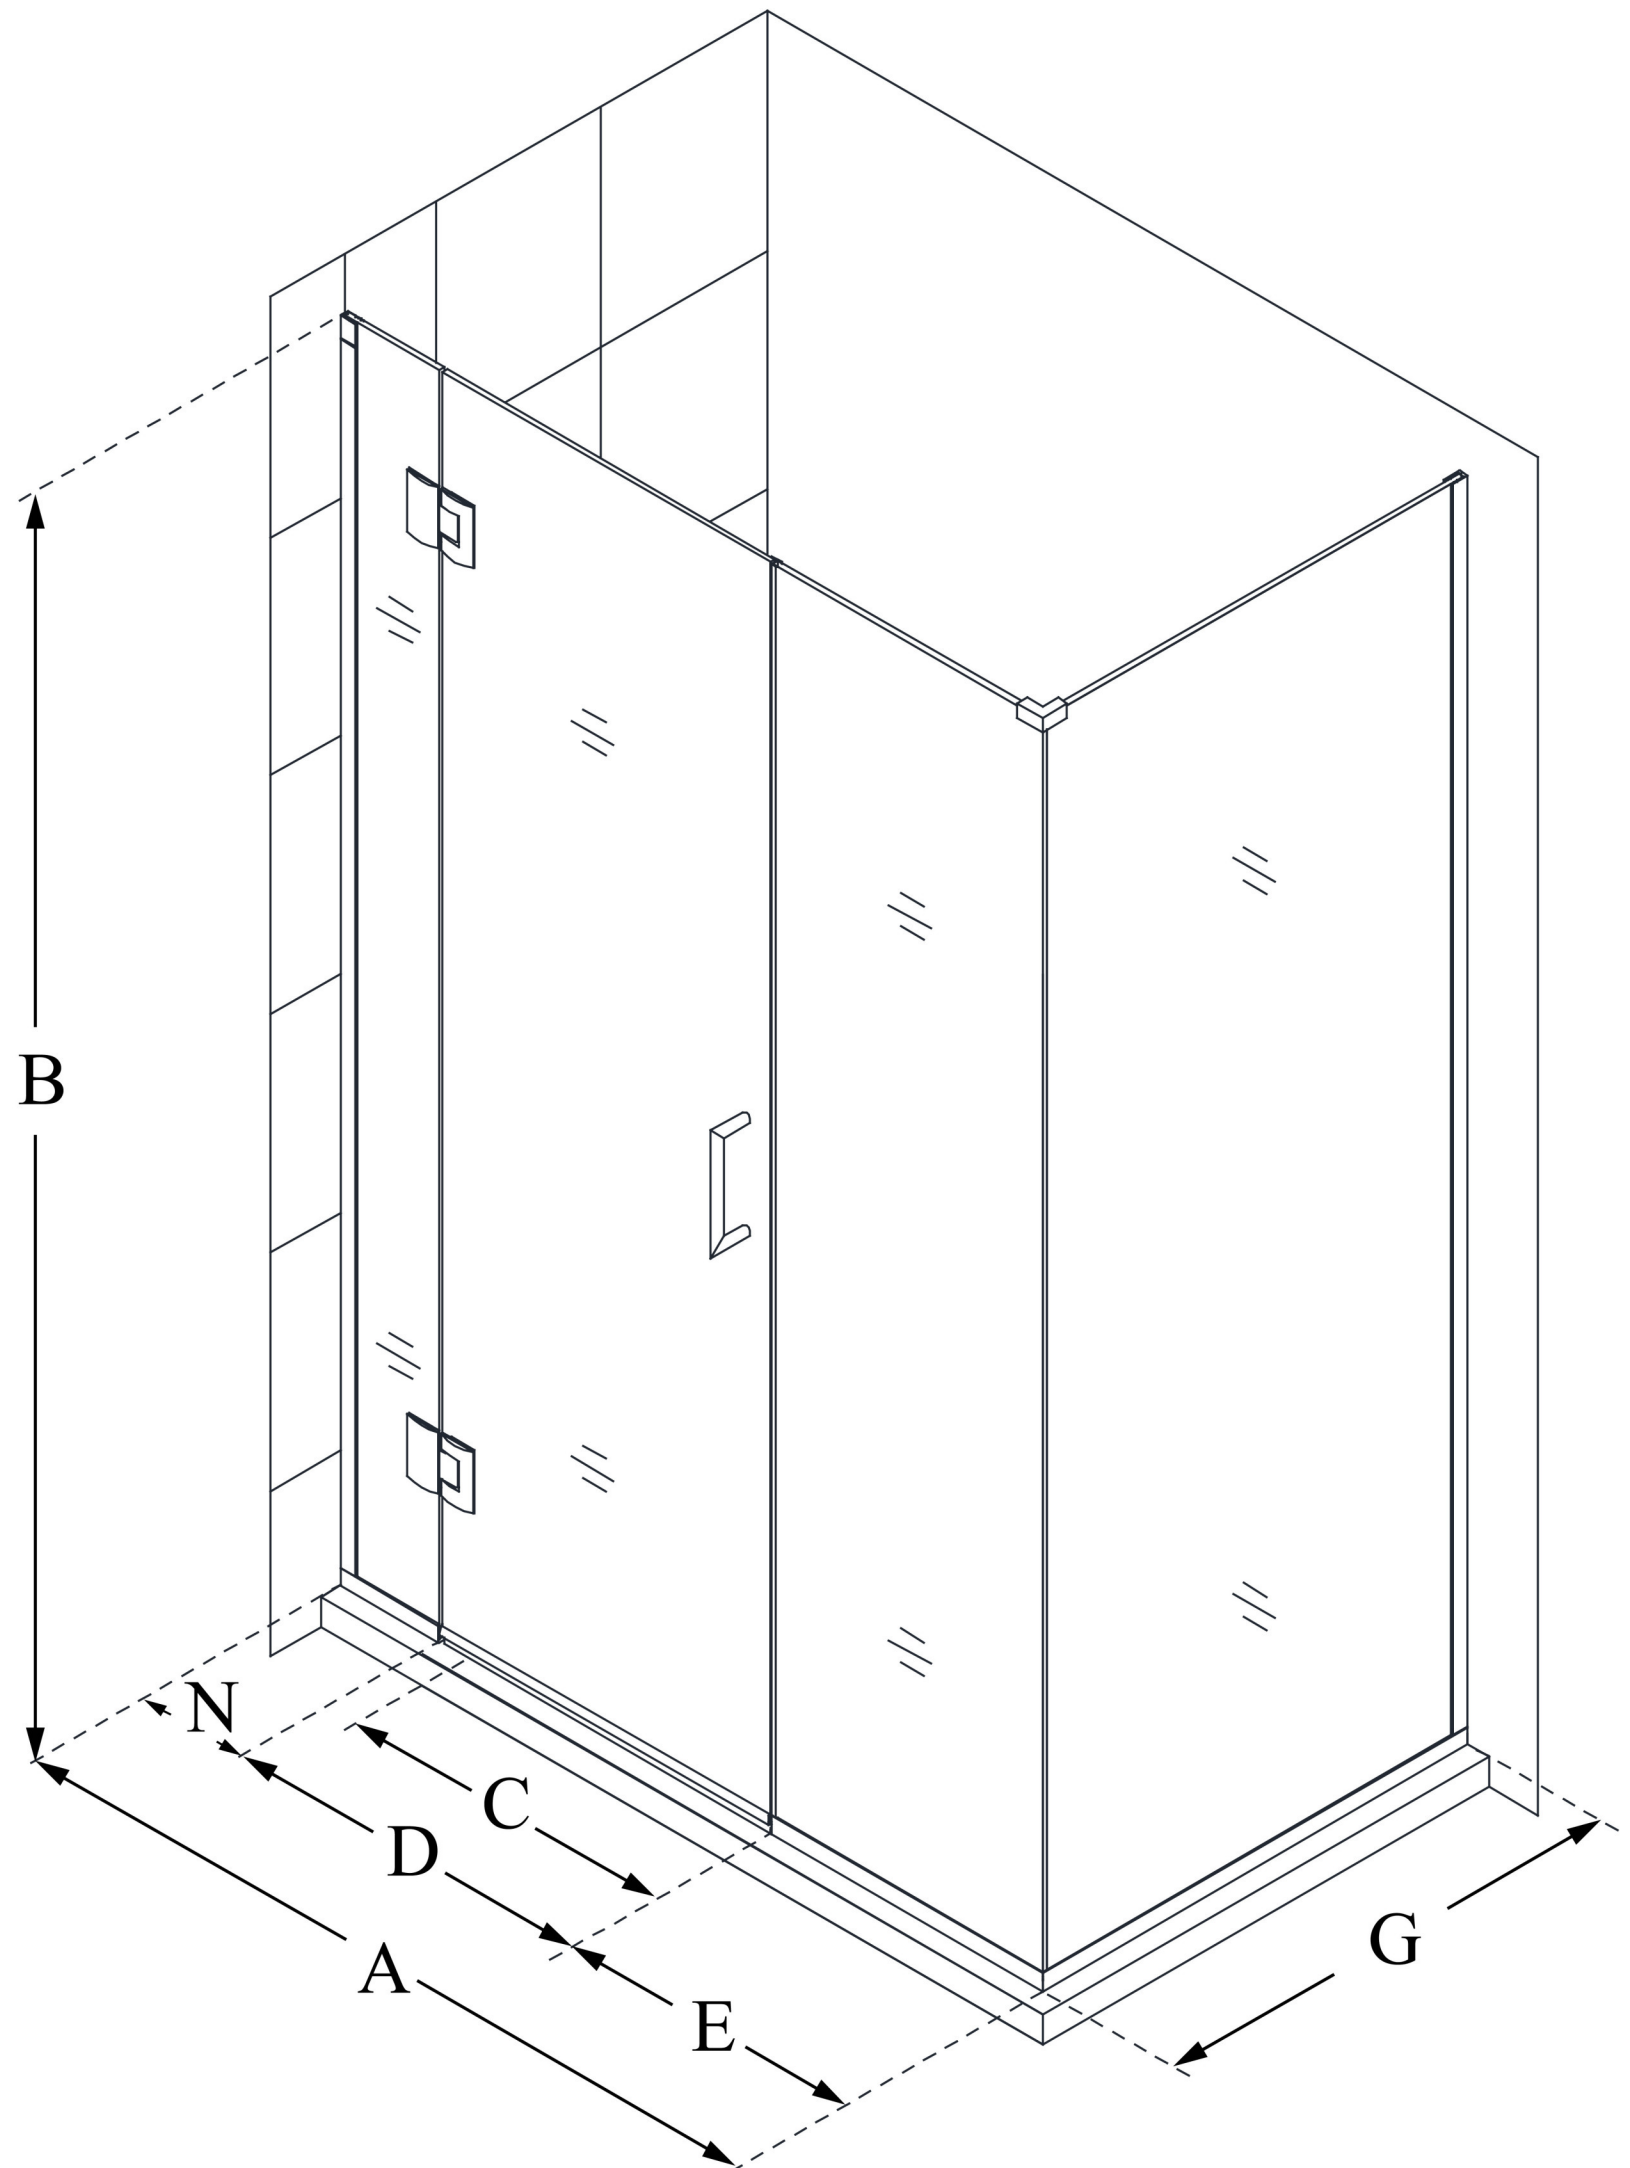

E12614534

UNIDOOR-X

DreamLine Unidoor-X 46 1/2 in. W
x 34 3/8 in. D x 72 in. H Frameless
Hinged Shower Enclosure, Clear
Glass

SWING DOOR

CONFIGURATION DIMENSIONS:

A: 46 1/2 in.

MODEL WIDTH

B: 72 in.

MODEL HEIGHT

C: 25 in.

ACCESS WIDTH

D: 26 in.

DOOR WIDTH

E: 14 1/2 in.

INLINE PANEL WIDTH

G: 34 3/8 in.

RETURN PANEL WIDTH

N: 6 in.

HINGE PANEL WIDTH

DreamLine reserves the right to update or modify the hardware or materials pictured without prior notice for the purpose of product improvement and customer satisfaction.