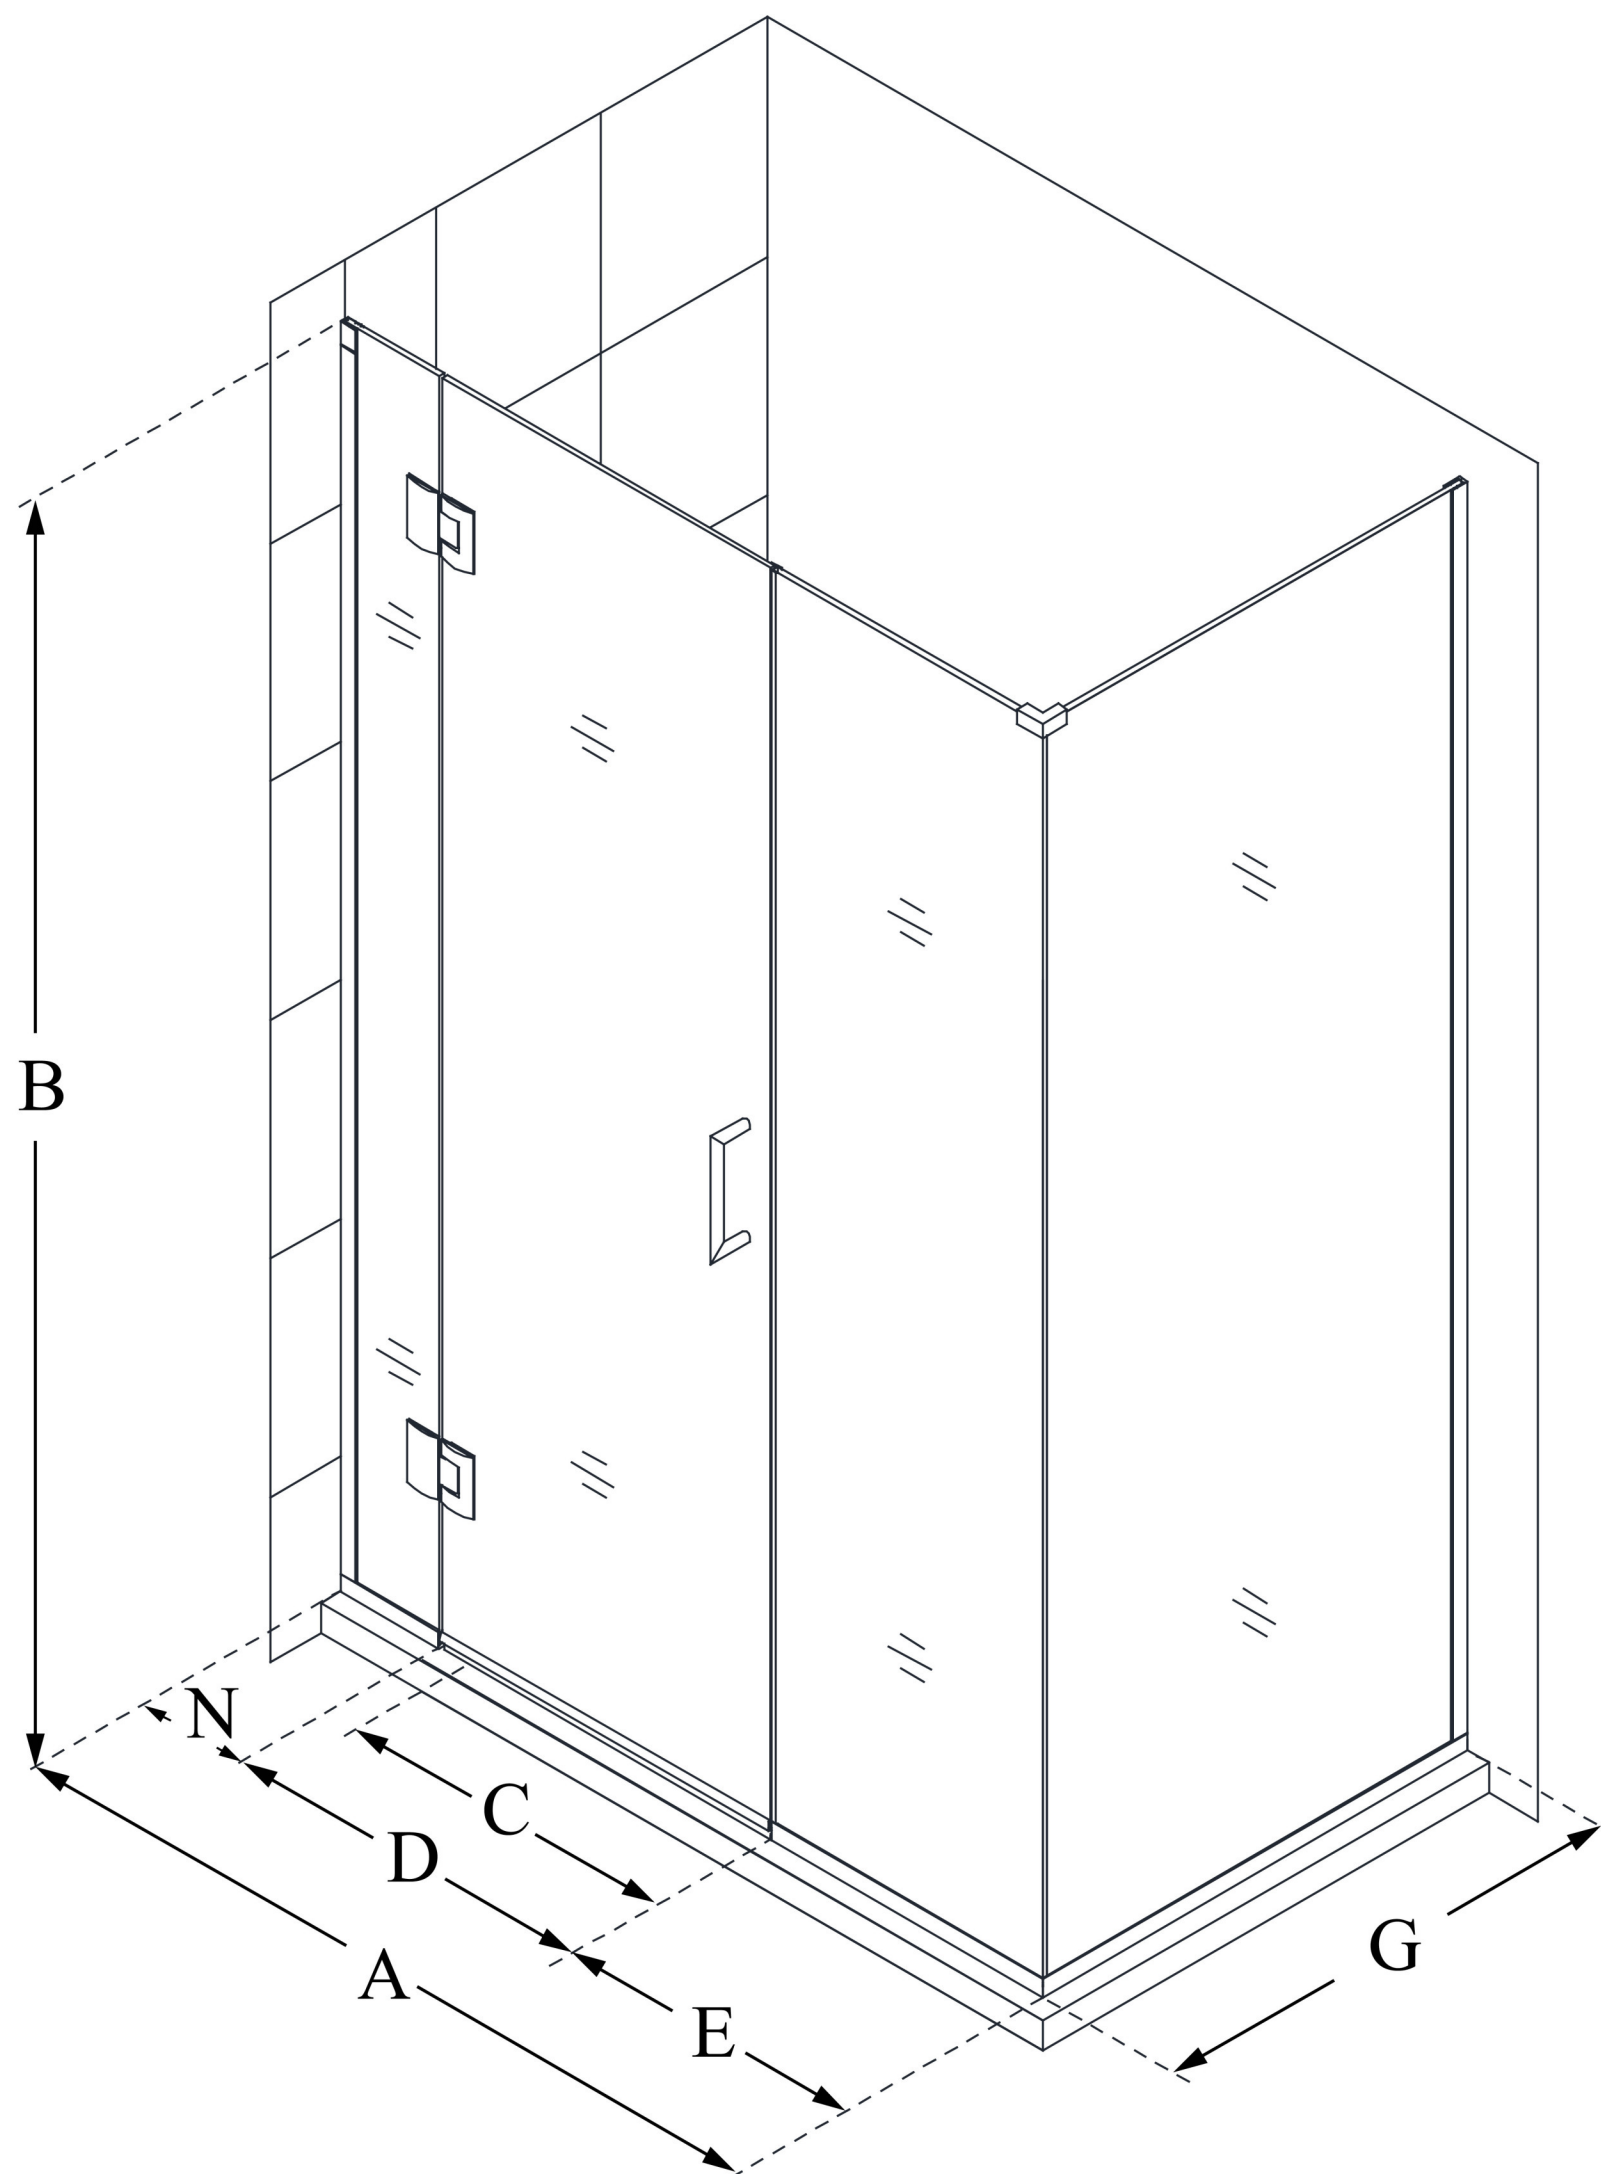

## UNIDOOR-X

DreamLine Unidoor-X 46 1/2 in. W x 30 3/8 in. D x 72 in. H Frameless Hinged Shower Enclosure, Clear Glass

**SWING DOOR**

### CONFIGURATION DIMENSIONS:

**A: 46 1/2 in.**

MODEL WIDTH

**B: 72 in.**

MODEL HEIGHT

**C: 25 in.**

ACCESS WIDTH

**D: 26 in.**

DOOR WIDTH

**E: 14 1/2 in.**

INLINE PANEL WIDTH

**G: 30 3/8 in.**

RETURN PANEL WIDTH

**N: 6 in.**

HINGE PANEL WIDTH

DreamLine reserves the right to update or modify the hardware or materials pictured without prior notice for the purpose of product improvement and customer satisfaction.