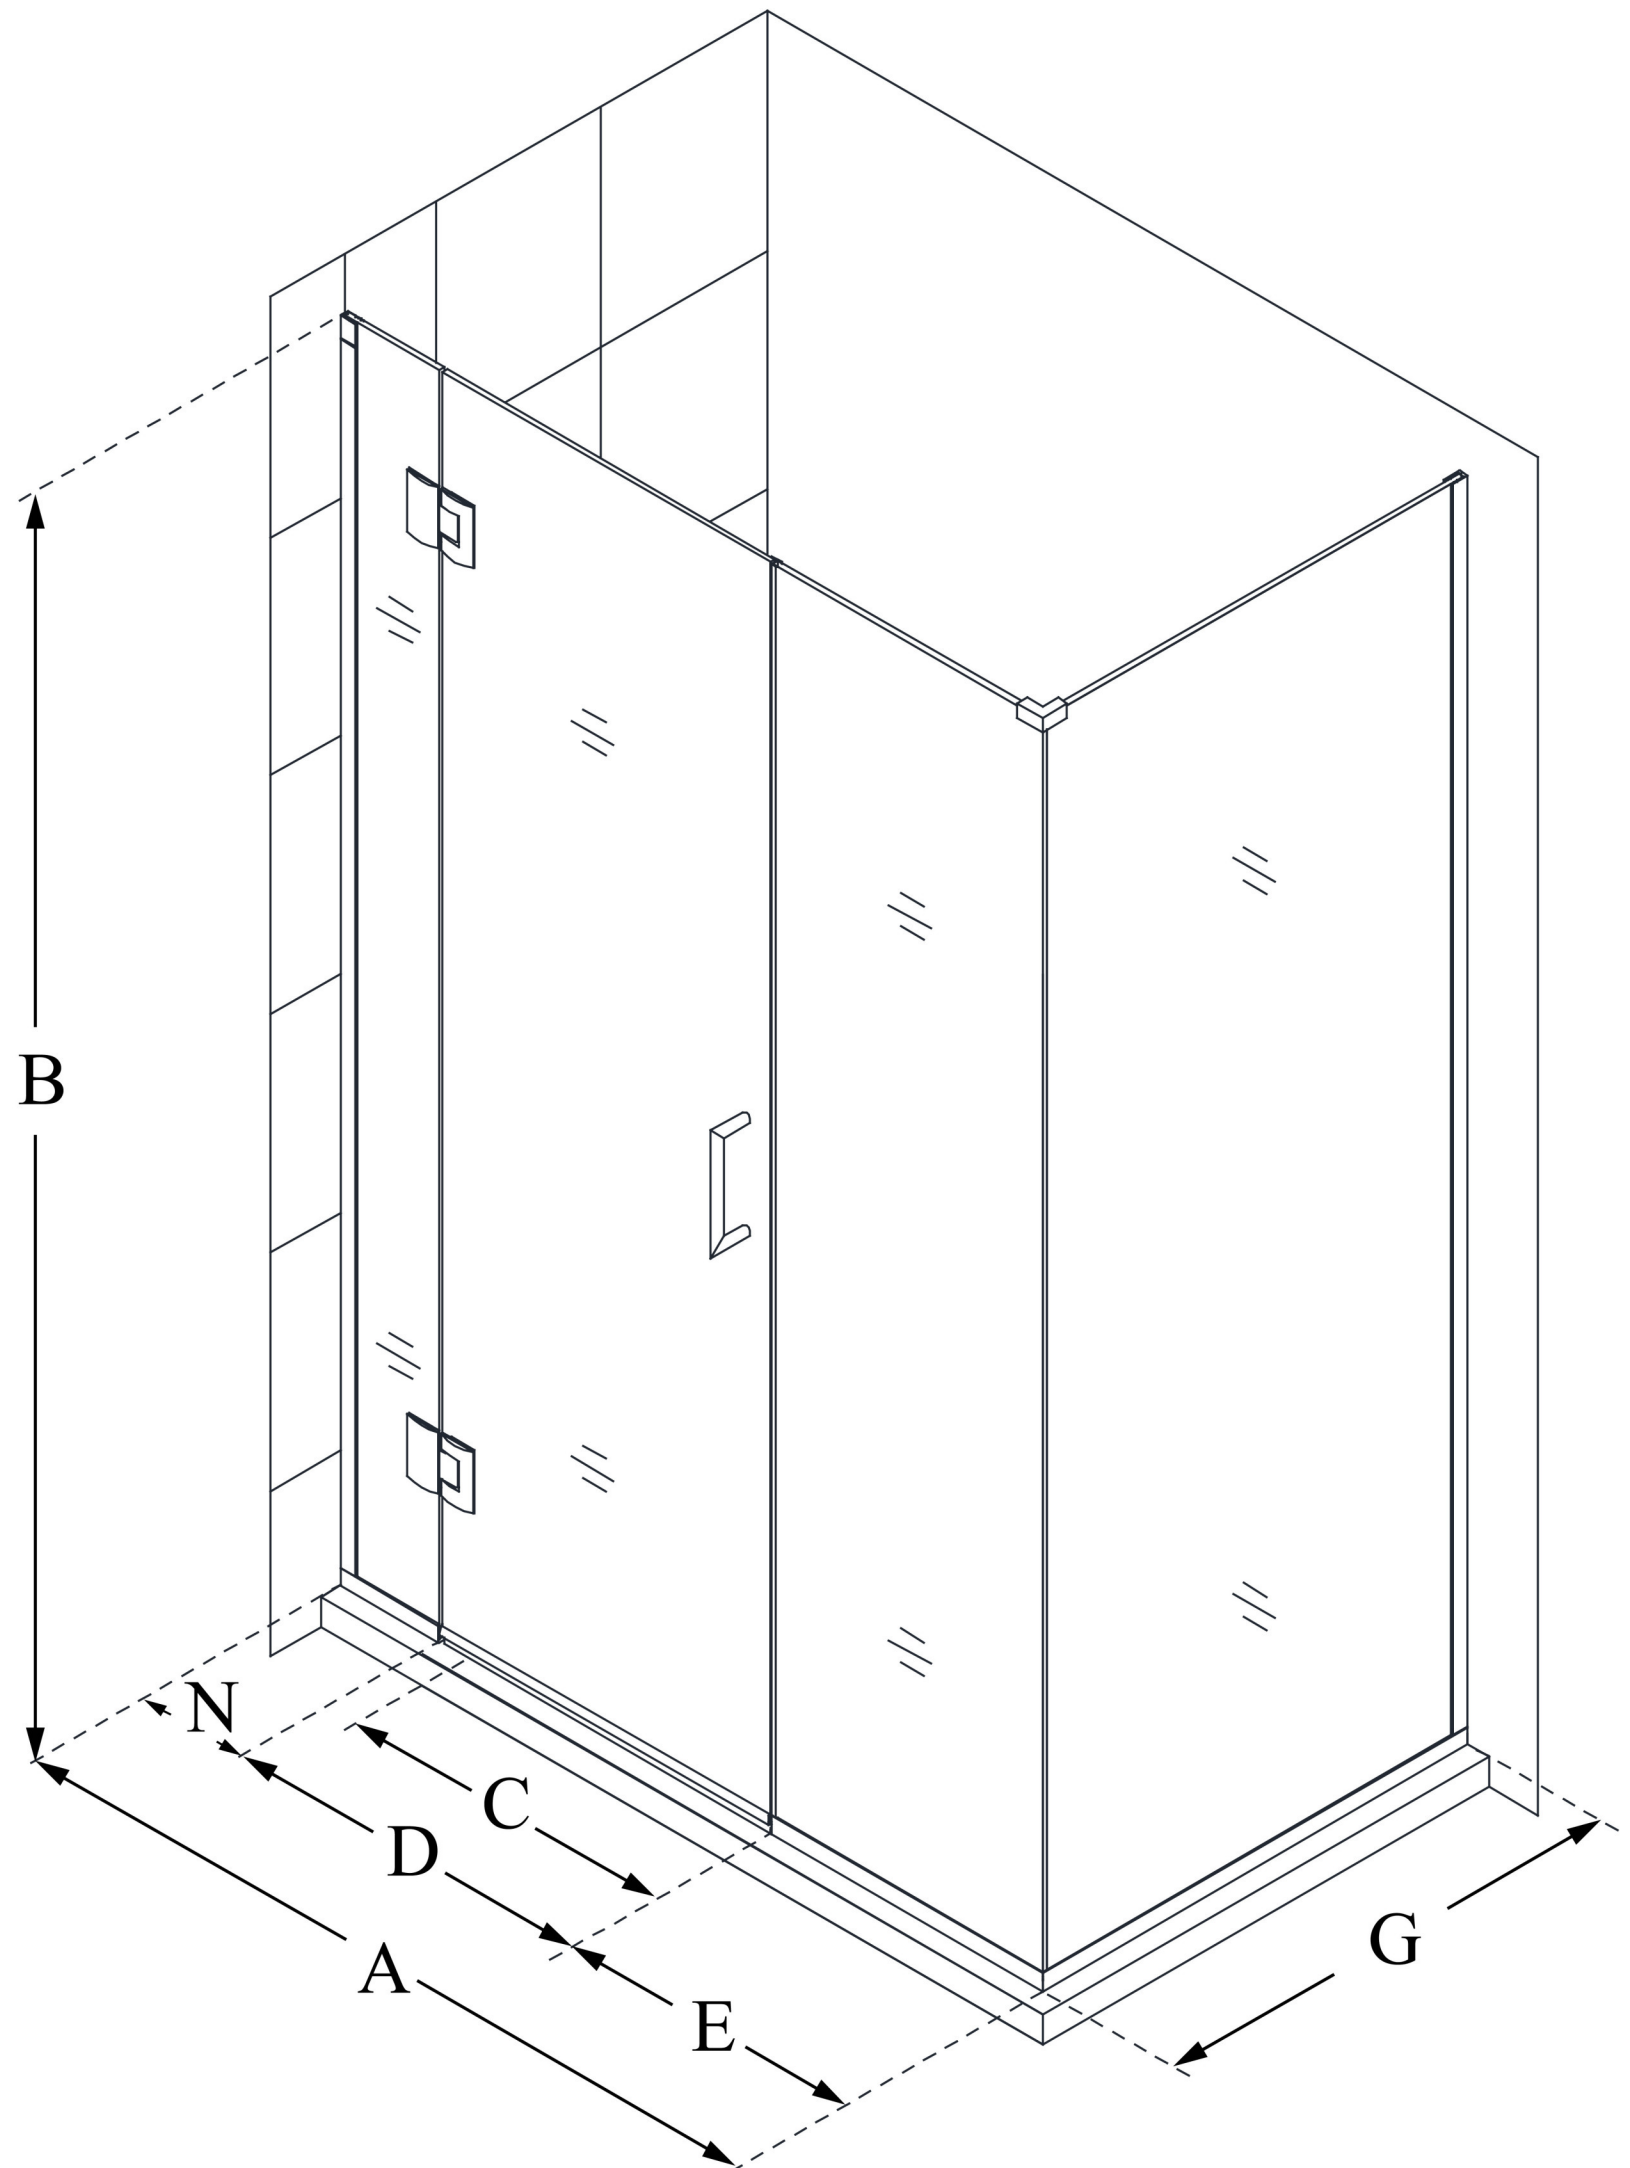

E1261434

UNIDOOR-X

DreamLine Unidoor-X 46 in. W x
34 3/8 in. D x 72 in. H Frameless
Hinged Shower Enclosure, Clear
Glass

SWING DOOR

CONFIGURATION DIMENSIONS:

A: 46 in.

MODEL WIDTH

B: 72 in.

MODEL HEIGHT

C: 25 in.

ACCESS WIDTH

D: 26 in.

DOOR WIDTH

E: 14 in.

INLINE PANEL WIDTH

G: 34 3/8 in.

RETURN PANEL WIDTH

N: 6 in.

HINGE PANEL WIDTH

DreamLine reserves the right to update or modify the hardware or materials pictured without prior notice for the purpose of product improvement and customer satisfaction.