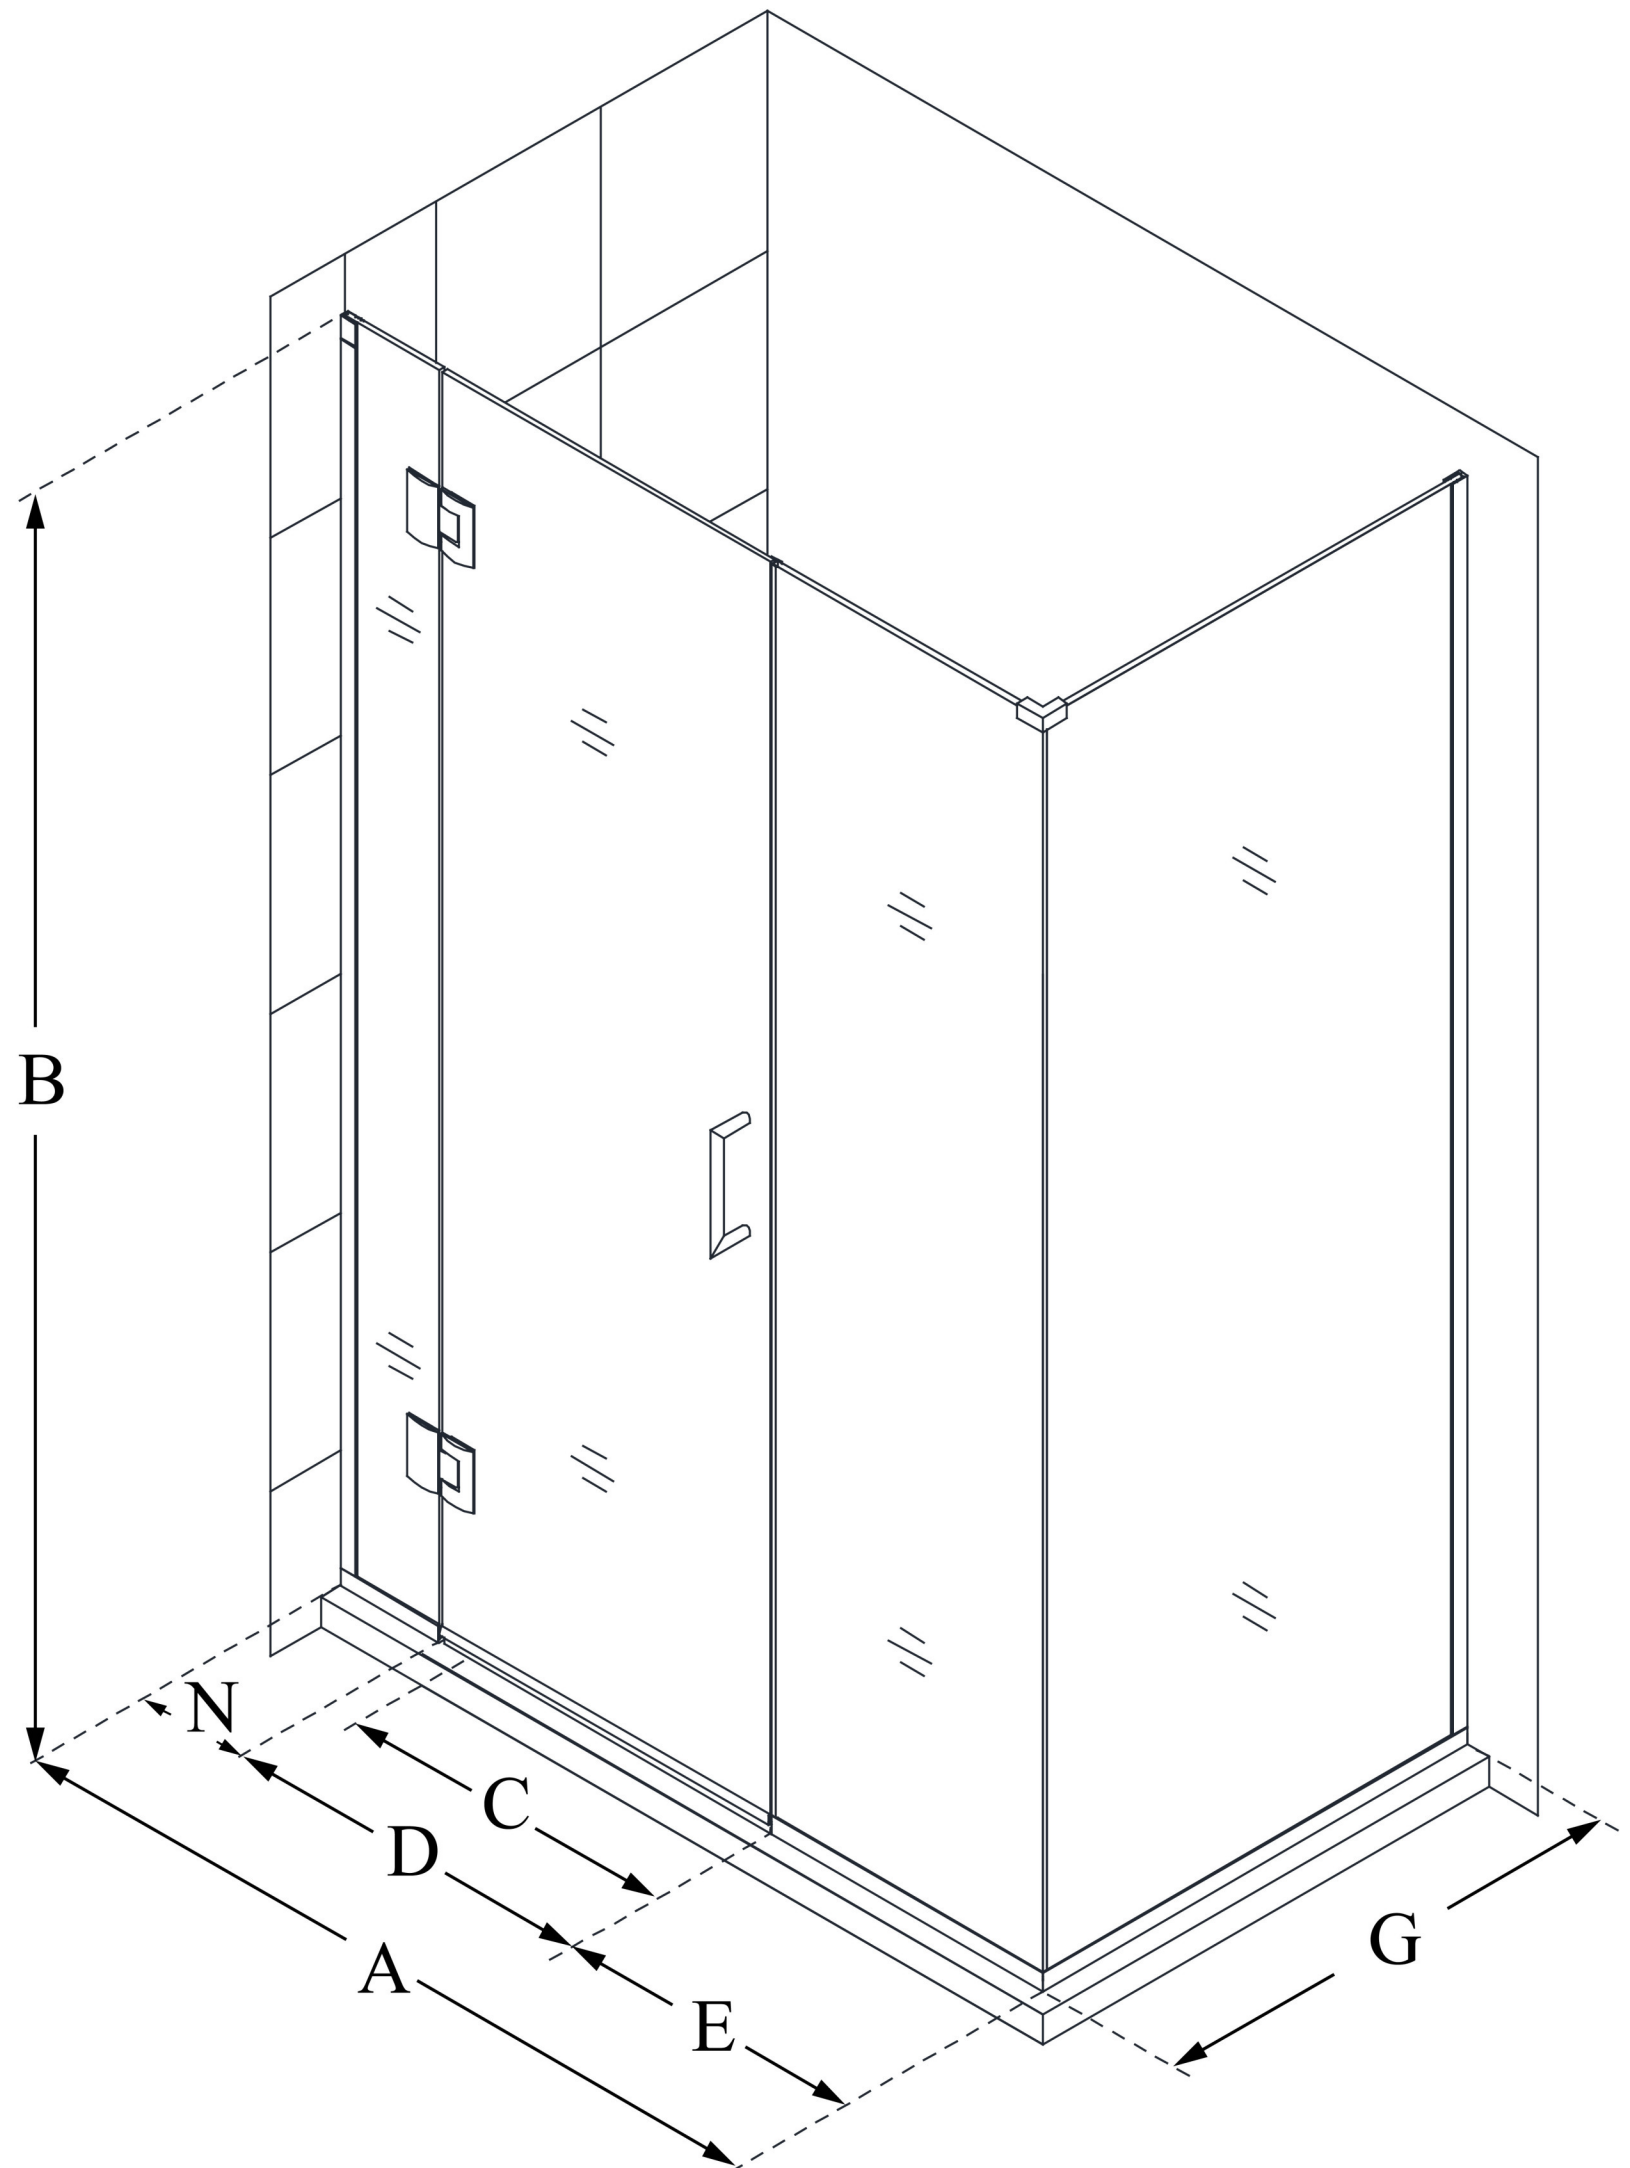

**E1261430**

**UNIDOOR-X**

DreamLine Unidoor-X 46 in. W x 30 3/8 in. D x 72 in. H Frameless Hinged Shower Enclosure, Clear Glass

**SWING DOOR**

**CONFIGURATION  
DIMENSIONS:**

**A: 46 in.**

MODEL WIDTH

**B: 72 in.**

MODEL HEIGHT

**C: 25 in.**

ACCESS WIDTH

**D: 26 in.**

DOOR WIDTH

**E: 14 in.**

INLINE PANEL WIDTH

**G: 30 3/8 in.**

RETURN PANEL WIDTH

**N: 6 in.**

HINGE PANEL WIDTH

DreamLine reserves the right to update or modify the hardware or materials pictured without prior notice for the purpose of product improvement and customer satisfaction.