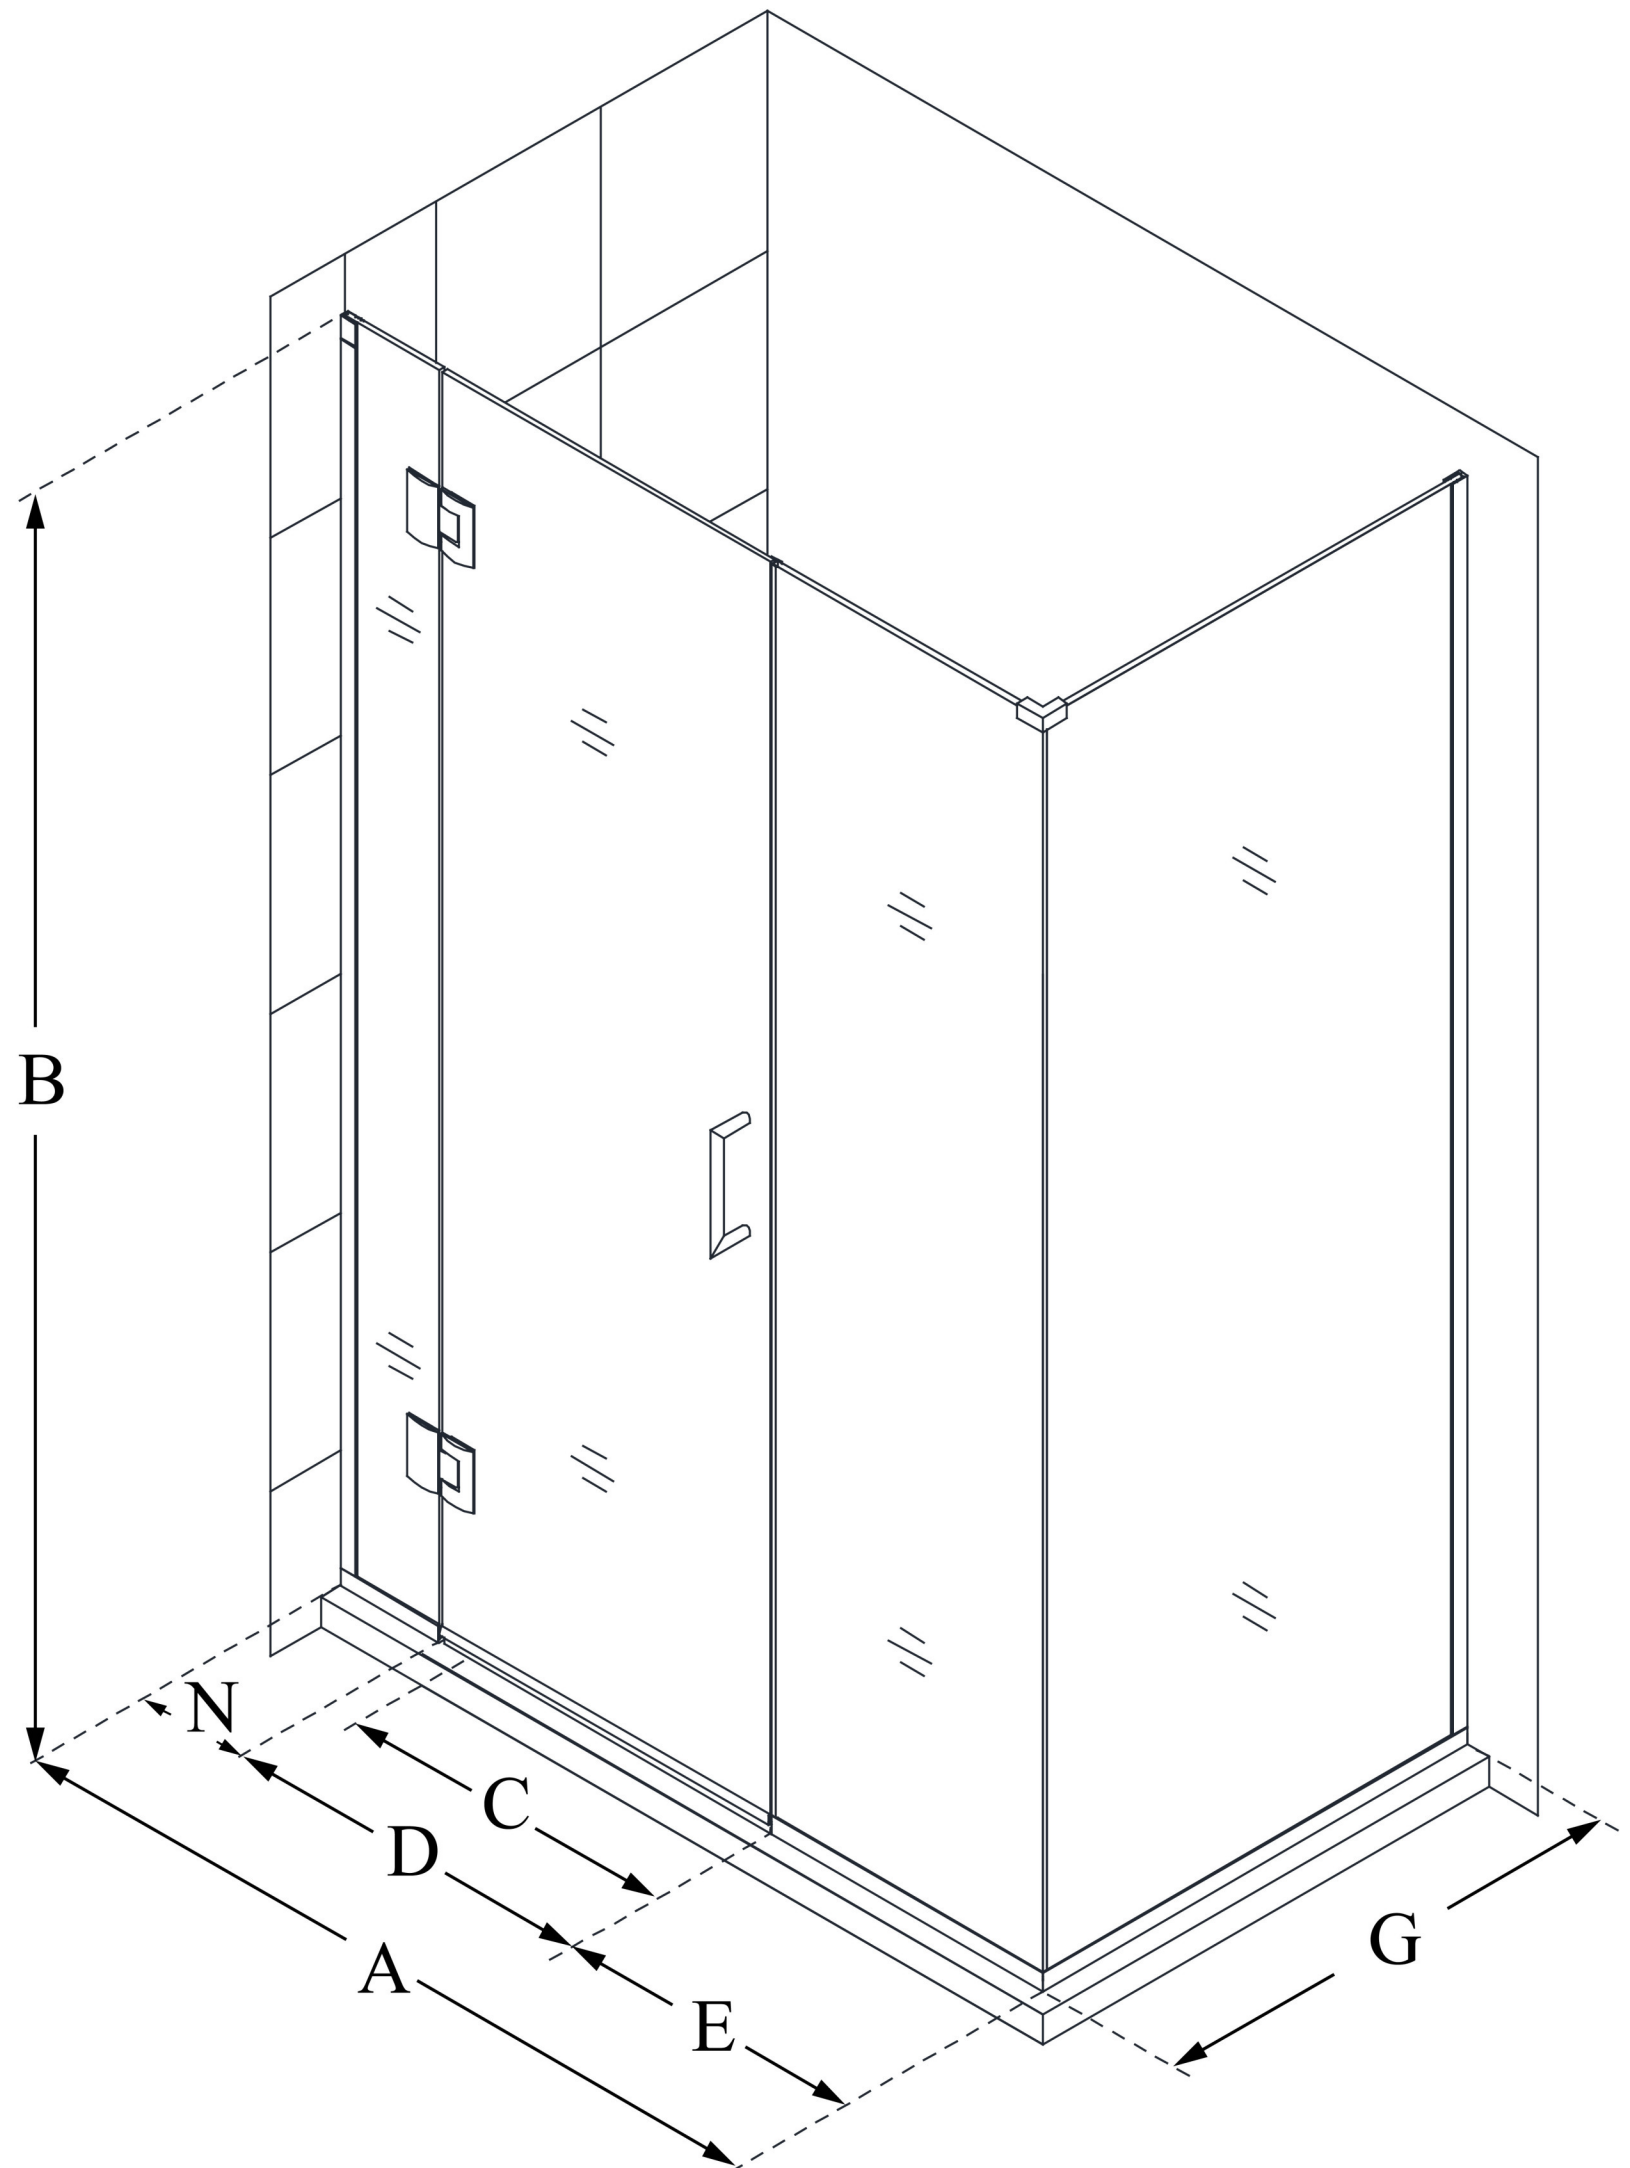

E12514534

UNIDOOR-X

DreamLine Unidoor-X 45 1/2 in. W x 34 3/8 in. D x 72 in. H Frameless Hinged Shower Enclosure, Clear Glass

SWING DOOR

**CONFIGURATION
DIMENSIONS:**

A: 45 1/2 in.

MODEL WIDTH

B: 72 in.

MODEL HEIGHT

C: 24 in.

ACCESS WIDTH

D: 25 in.

DOOR WIDTH

E: 14 1/2 in.

INLINE PANEL WIDTH

G: 34 3/8 in.

RETURN PANEL WIDTH

N: 6 in.

HINGE PANEL WIDTH

DreamLine reserves the right to update or modify the hardware or materials pictured without prior notice for the purpose of product improvement and customer satisfaction.