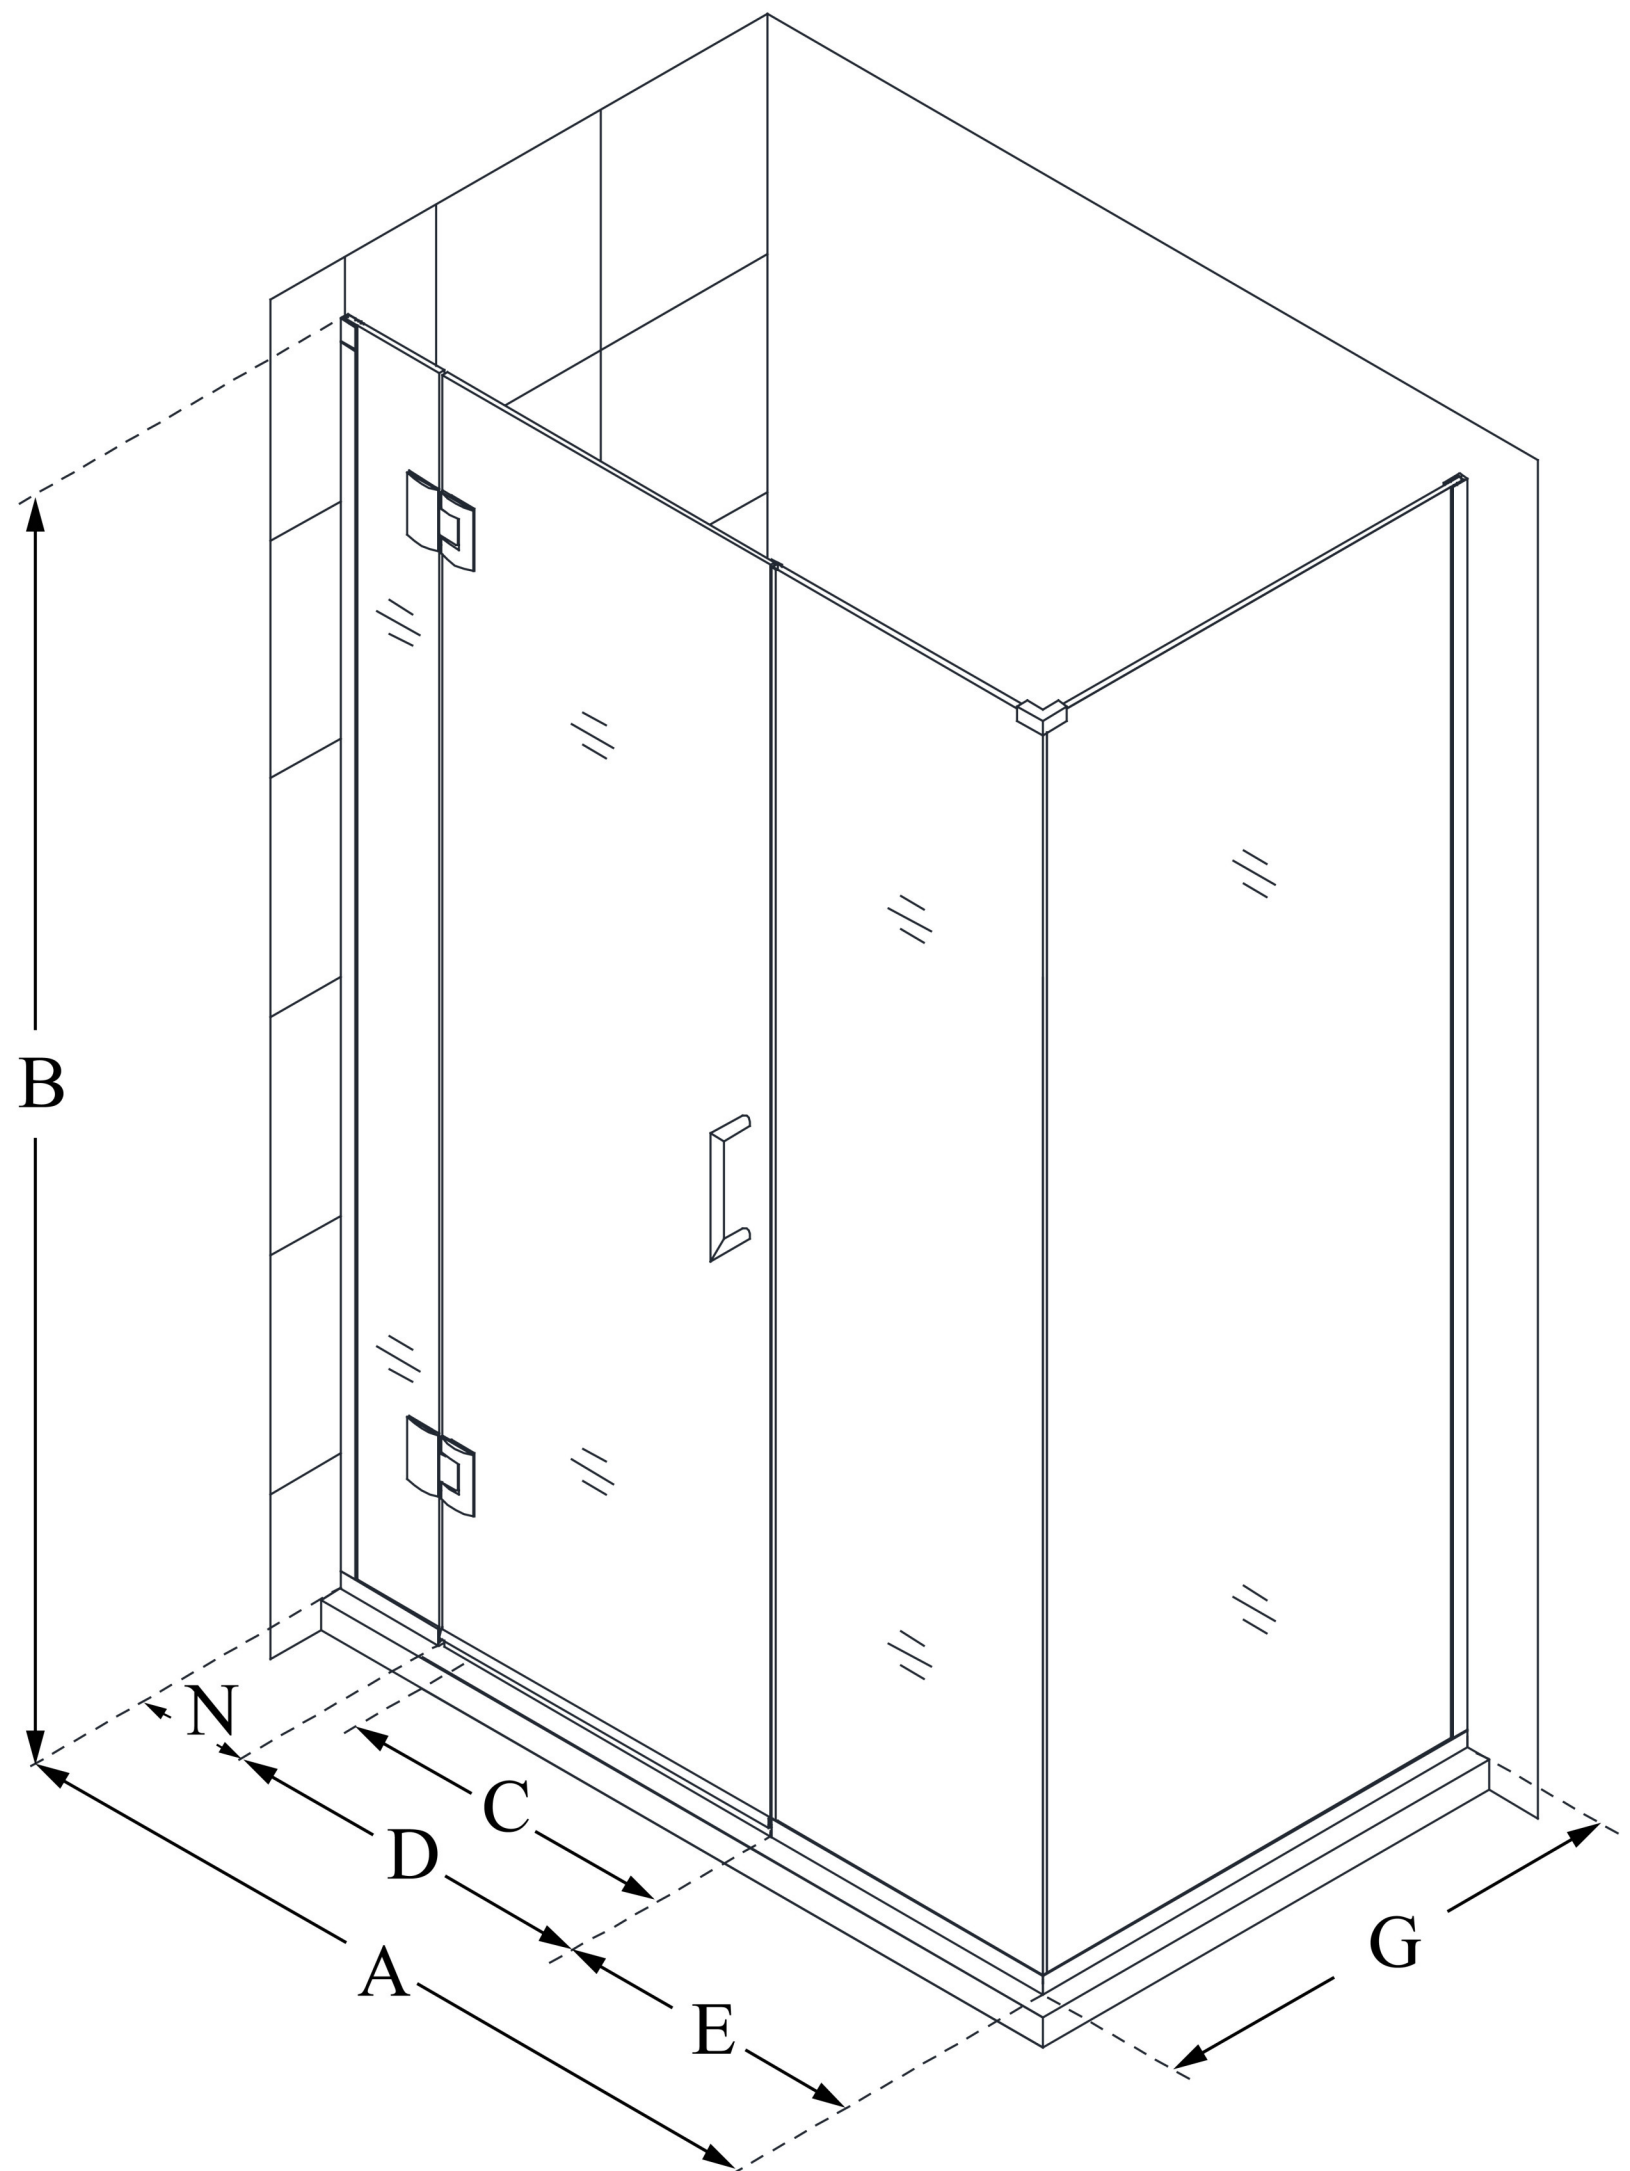

E12514530

UNIDOOR-X

DreamLine Unidoor-X 45 1/2 in. W x 30 3/8 in. D x 72 in. H Frameless Hinged Shower Enclosure, Clear Glass

SWING DOOR

**CONFIGURATION
DIMENSIONS:**

A: 45 1/2 in.

MODEL WIDTH

B: 72 in.

MODEL HEIGHT

C: 24 in.

ACCESS WIDTH

D: 25 in.

DOOR WIDTH

E: 14 1/2 in.

INLINE PANEL WIDTH

G: 30 3/8 in.

RETURN PANEL WIDTH

N: 6 in.

HINGE PANEL WIDTH

DreamLine reserves the right to update or modify the hardware or materials pictured without prior notice for the purpose of product improvement and customer satisfaction.