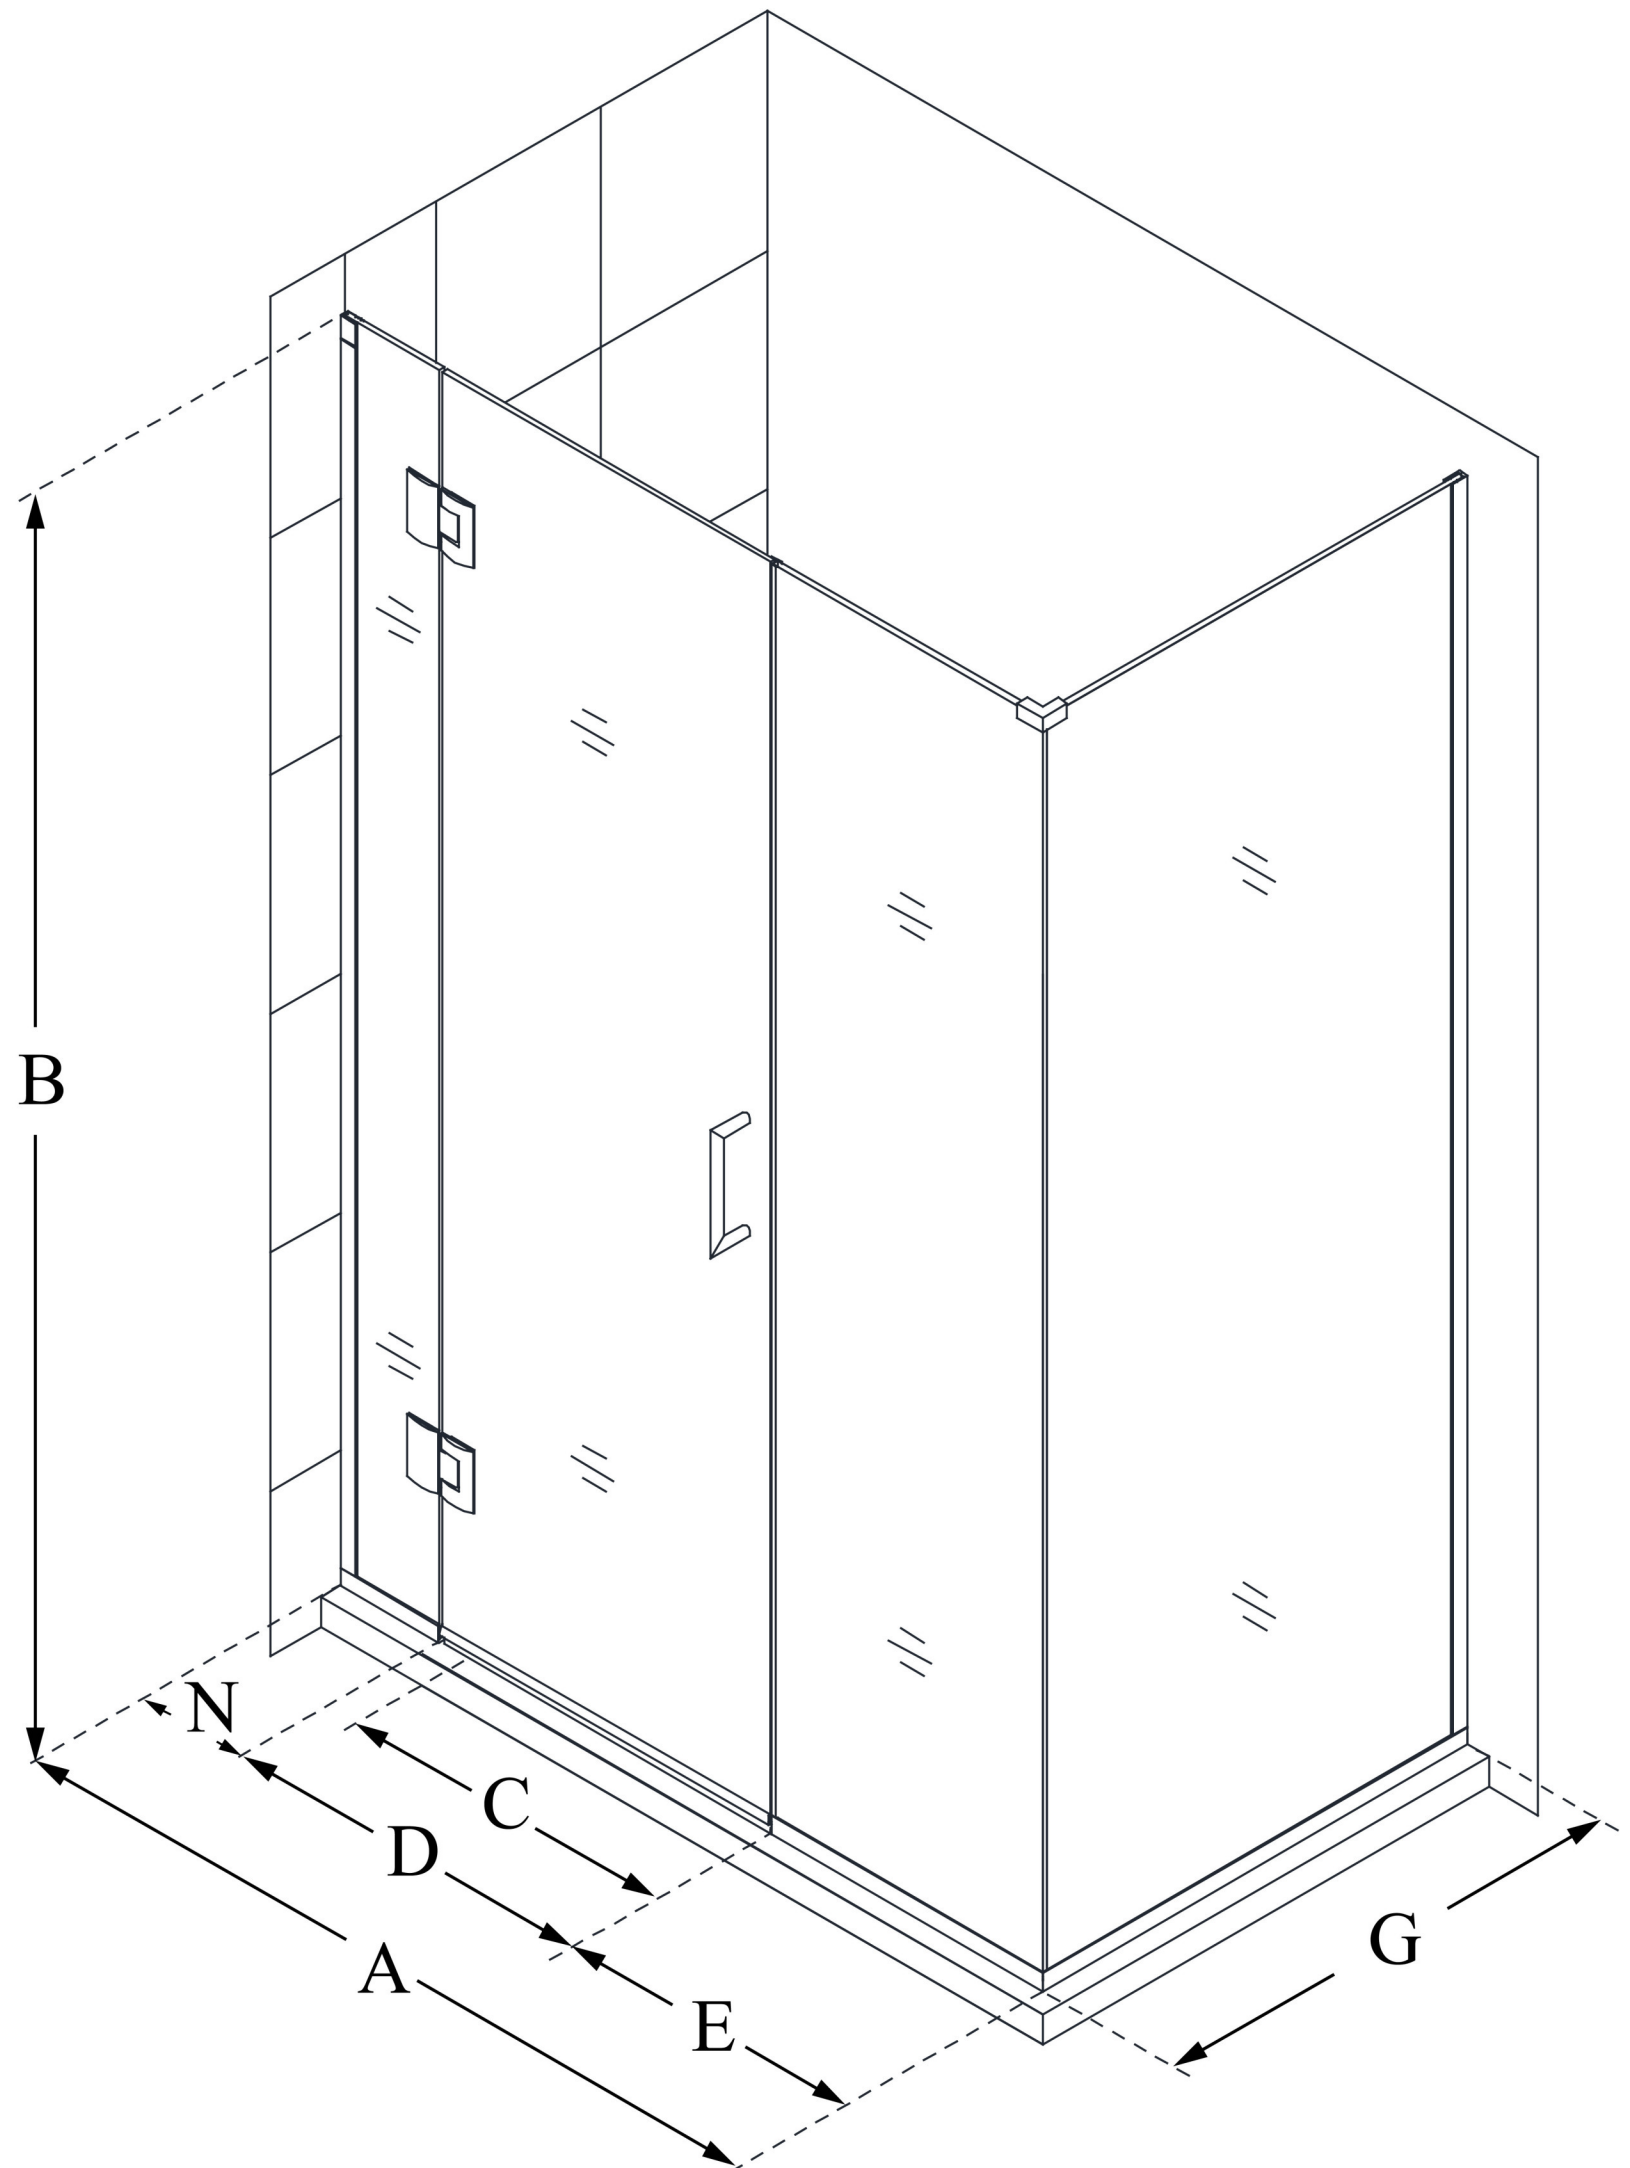

E1251434

UNIDOOR-X

DreamLine Unidoor-X 45 in. W x
34 3/8 in. D x 72 in. H Frameless
Hinged Shower Enclosure, Clear
Glass

SWING DOOR

CONFIGURATION DIMENSIONS:

A: 45 in.

MODEL WIDTH

B: 72 in.

MODEL HEIGHT

C: 24 in.

ACCESS WIDTH

D: 25 in.

DOOR WIDTH

E: 14 in.

INLINE PANEL WIDTH

G: 34 3/8 in.

RETURN PANEL WIDTH

N: 6 in.

HINGE PANEL WIDTH

DreamLine reserves the right to update or modify the hardware or materials pictured without prior notice for the purpose of product improvement and customer satisfaction.