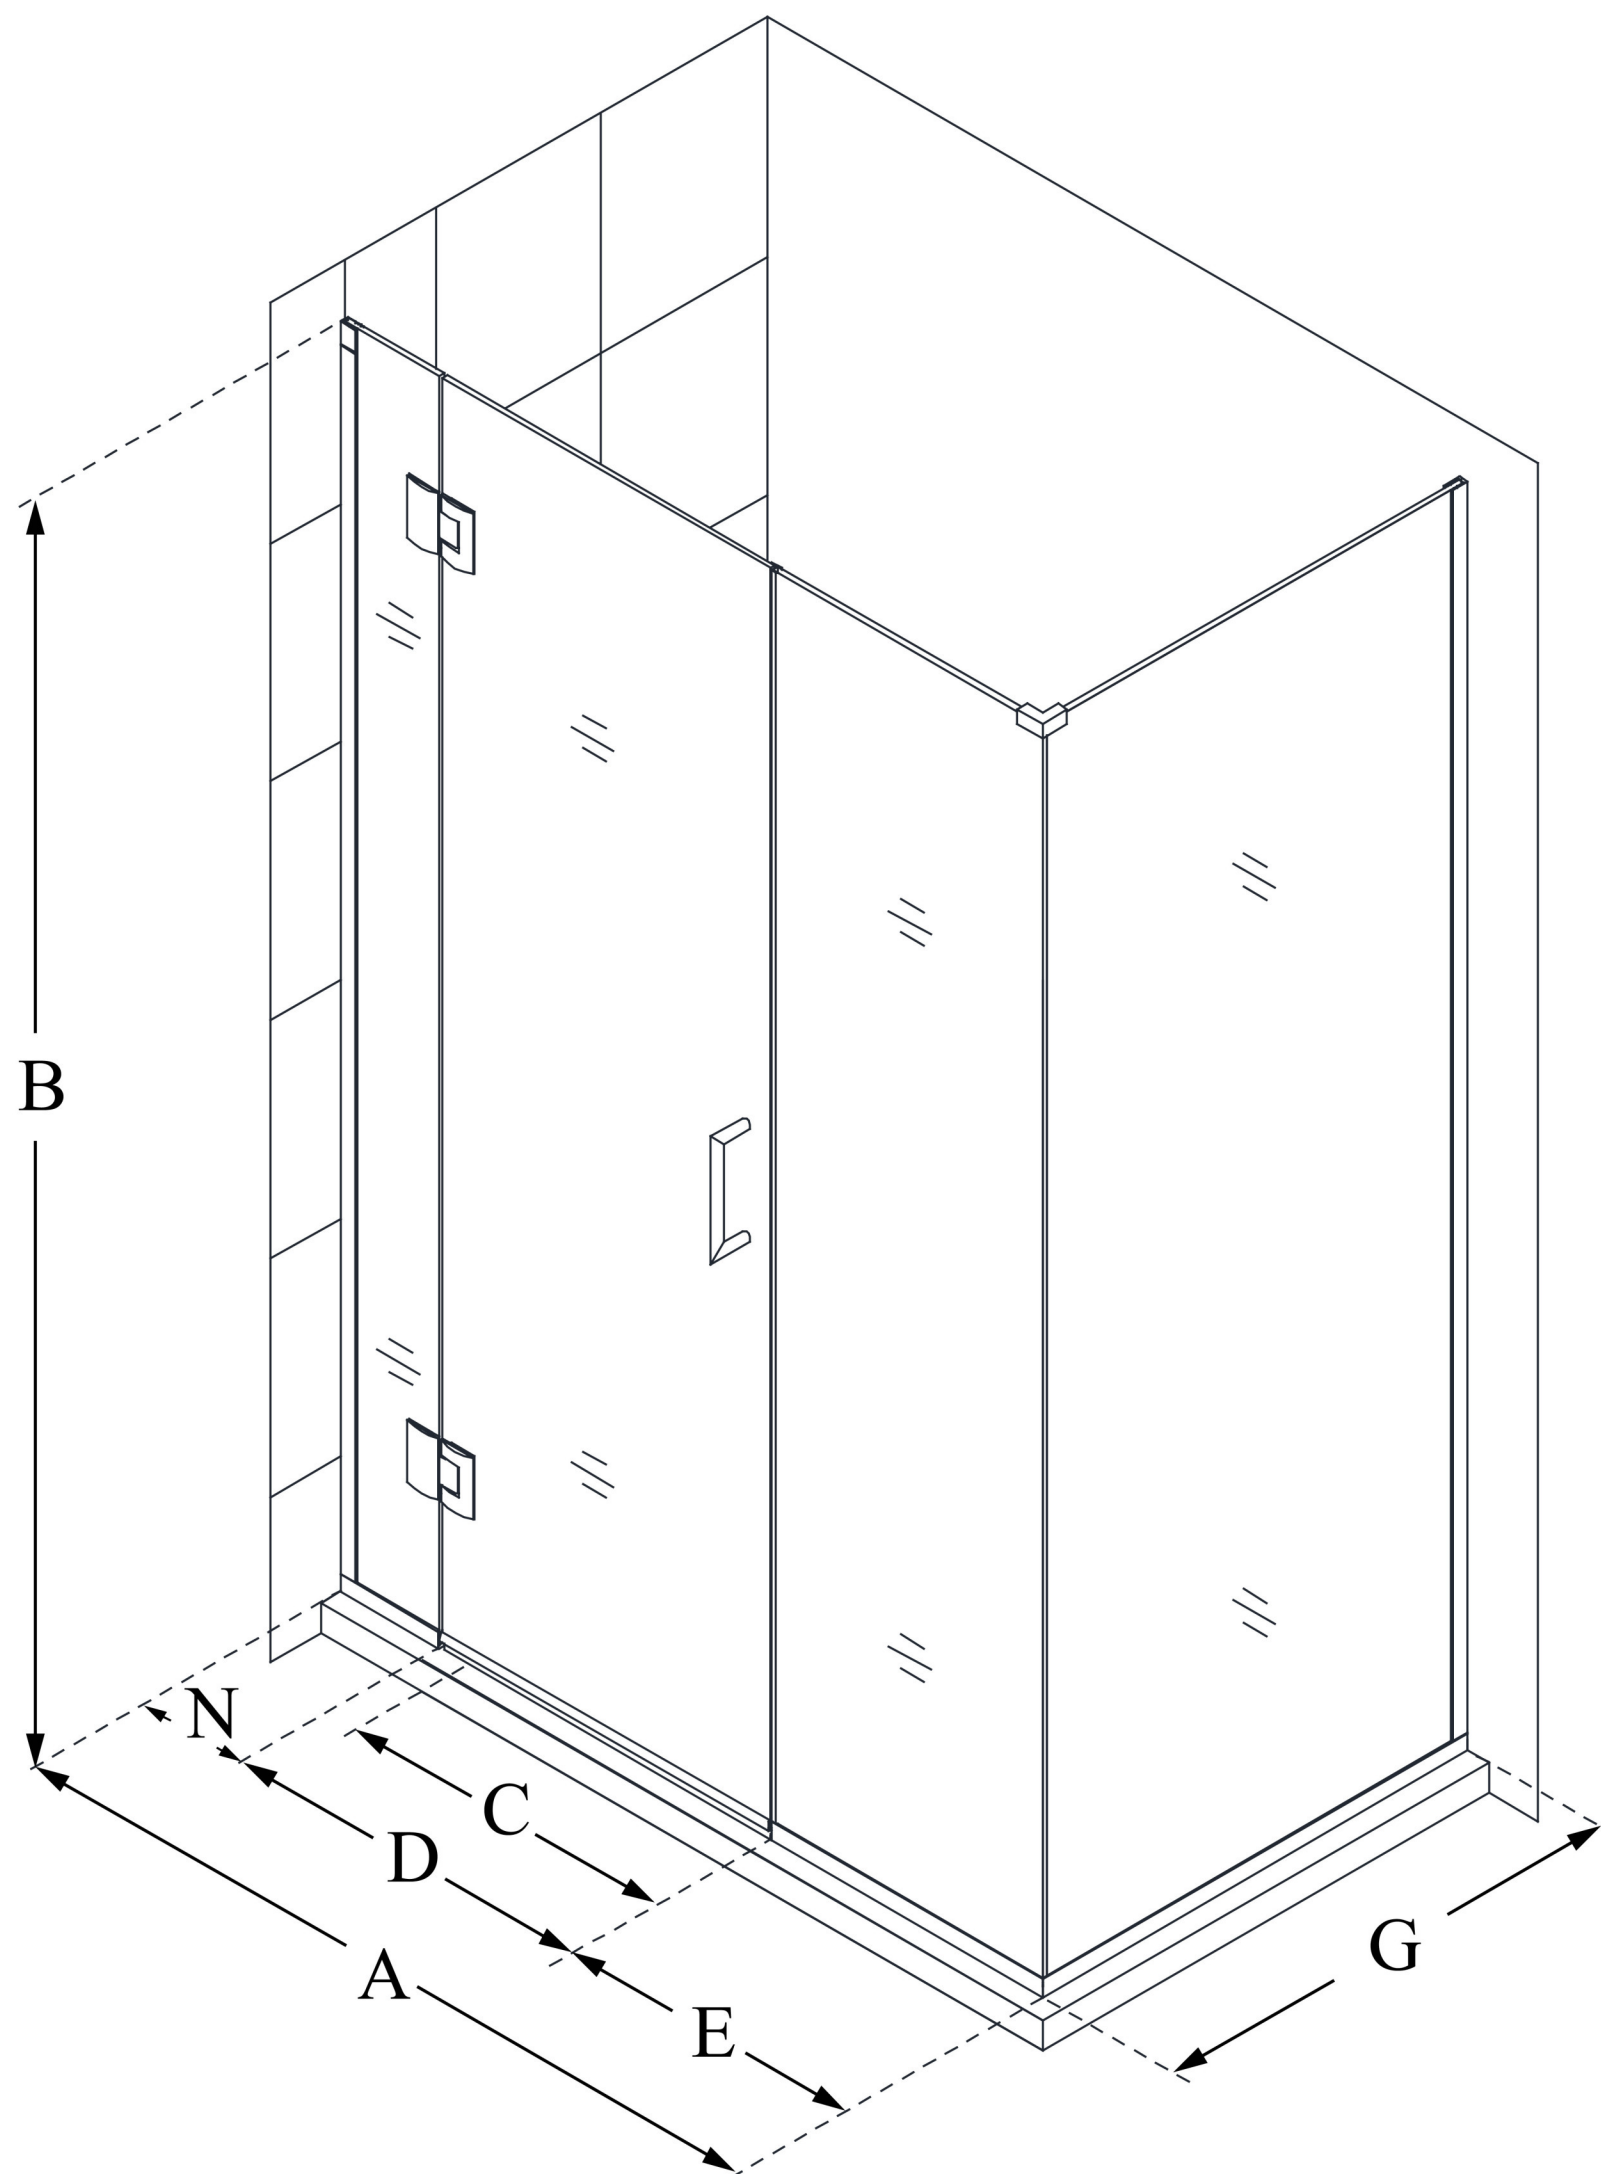

E1251430

UNIDOOR-X

DreamLine Unidoor-X 45 in. W x 30 3/8 in. D x 72 in. H Frameless Hinged Shower Enclosure, Clear Glass

SWING DOOR

CONFIGURATION DIMENSIONS:

A: 45 in.

MODEL WIDTH

B: 72 in.

MODEL HEIGHT

C: 24 in.

ACCESS WIDTH

D: 25 in.

DOOR WIDTH

E: 14 in.

INLINE PANEL WIDTH

G: 30 3/8 in.

RETURN PANEL WIDTH

N: 6 in.

HINGE PANEL WIDTH

DreamLine reserves the right to update or modify the hardware or materials pictured without prior notice for the purpose of product improvement and customer satisfaction.