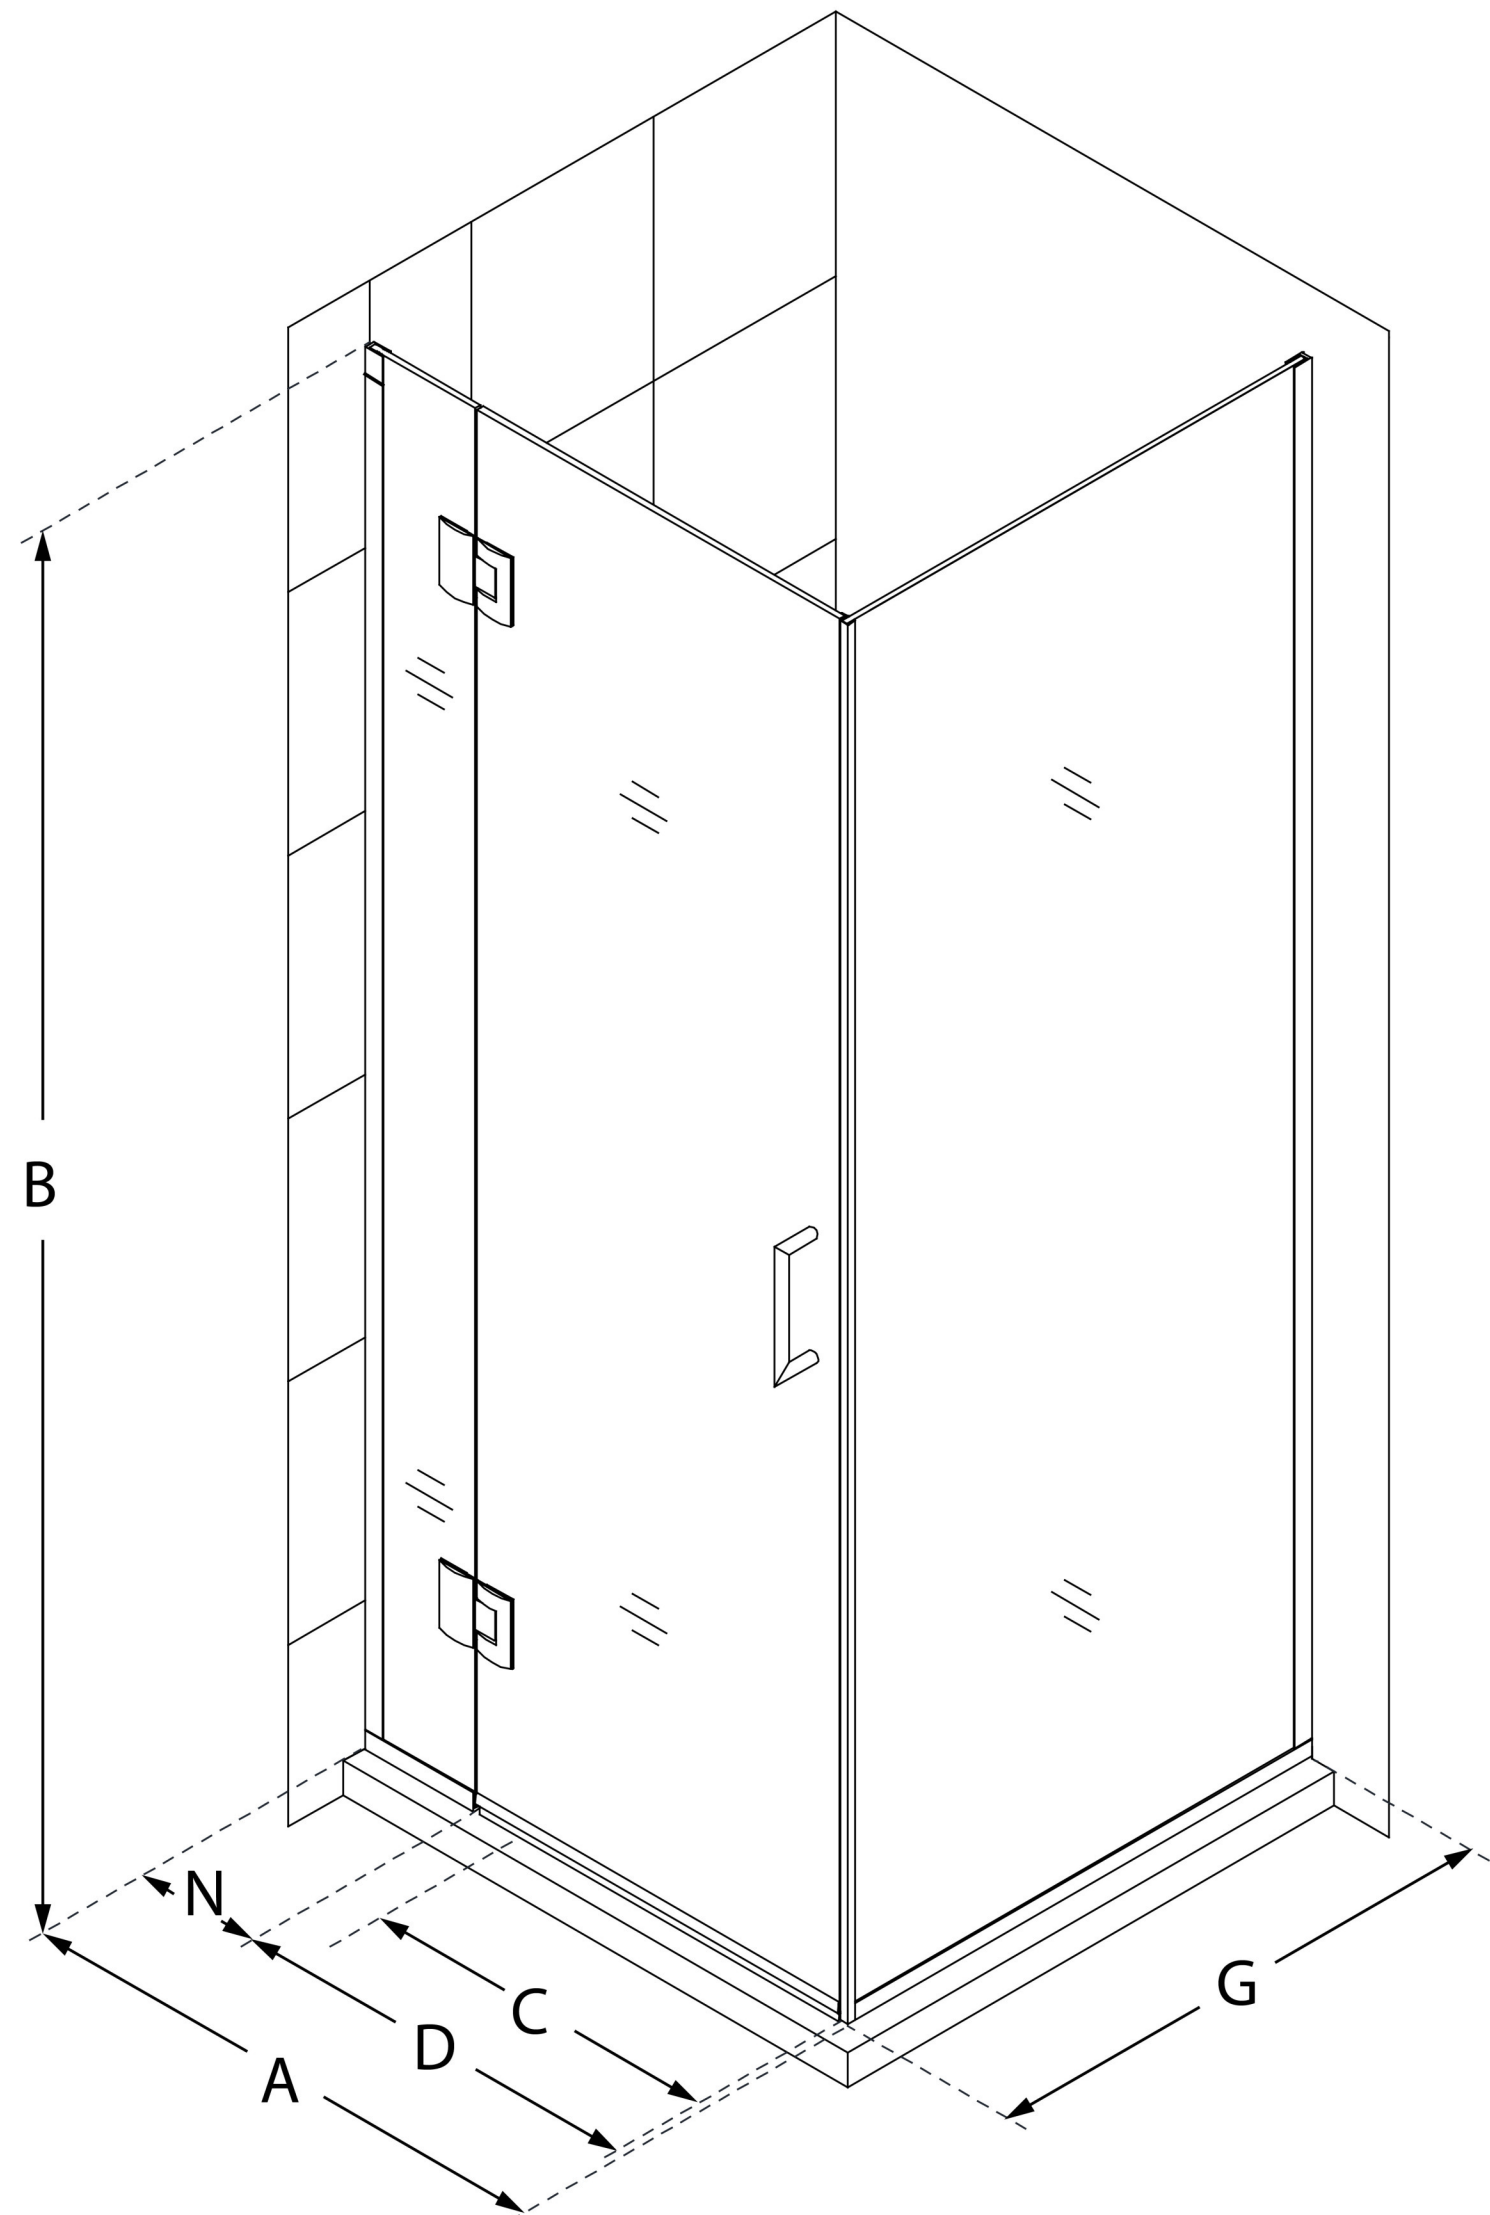

E12434

UNIDOOR-X

DreamLine Unidoor-X 30 3/8 in.
W x 34 in. D x 72 in. H Frameless
Hinged Shower Enclosure, Clear
Glass

SWING DOOR

CONFIGURATION DIMENSIONS:

A: 30 3/8 in.

MODEL WIDTH

B: 72 in.

MODEL HEIGHT

C: 23 in.

ACCESS WIDTH

D: 24 in.

DOOR WIDTH

G: 34 in.

RETURN PANEL WIDTH

N: 6 in.

HINGE PANEL WIDTH

DreamLine reserves the right to update or modify the hardware or materials pictured without prior notice for the purpose of product improvement and customer satisfaction.