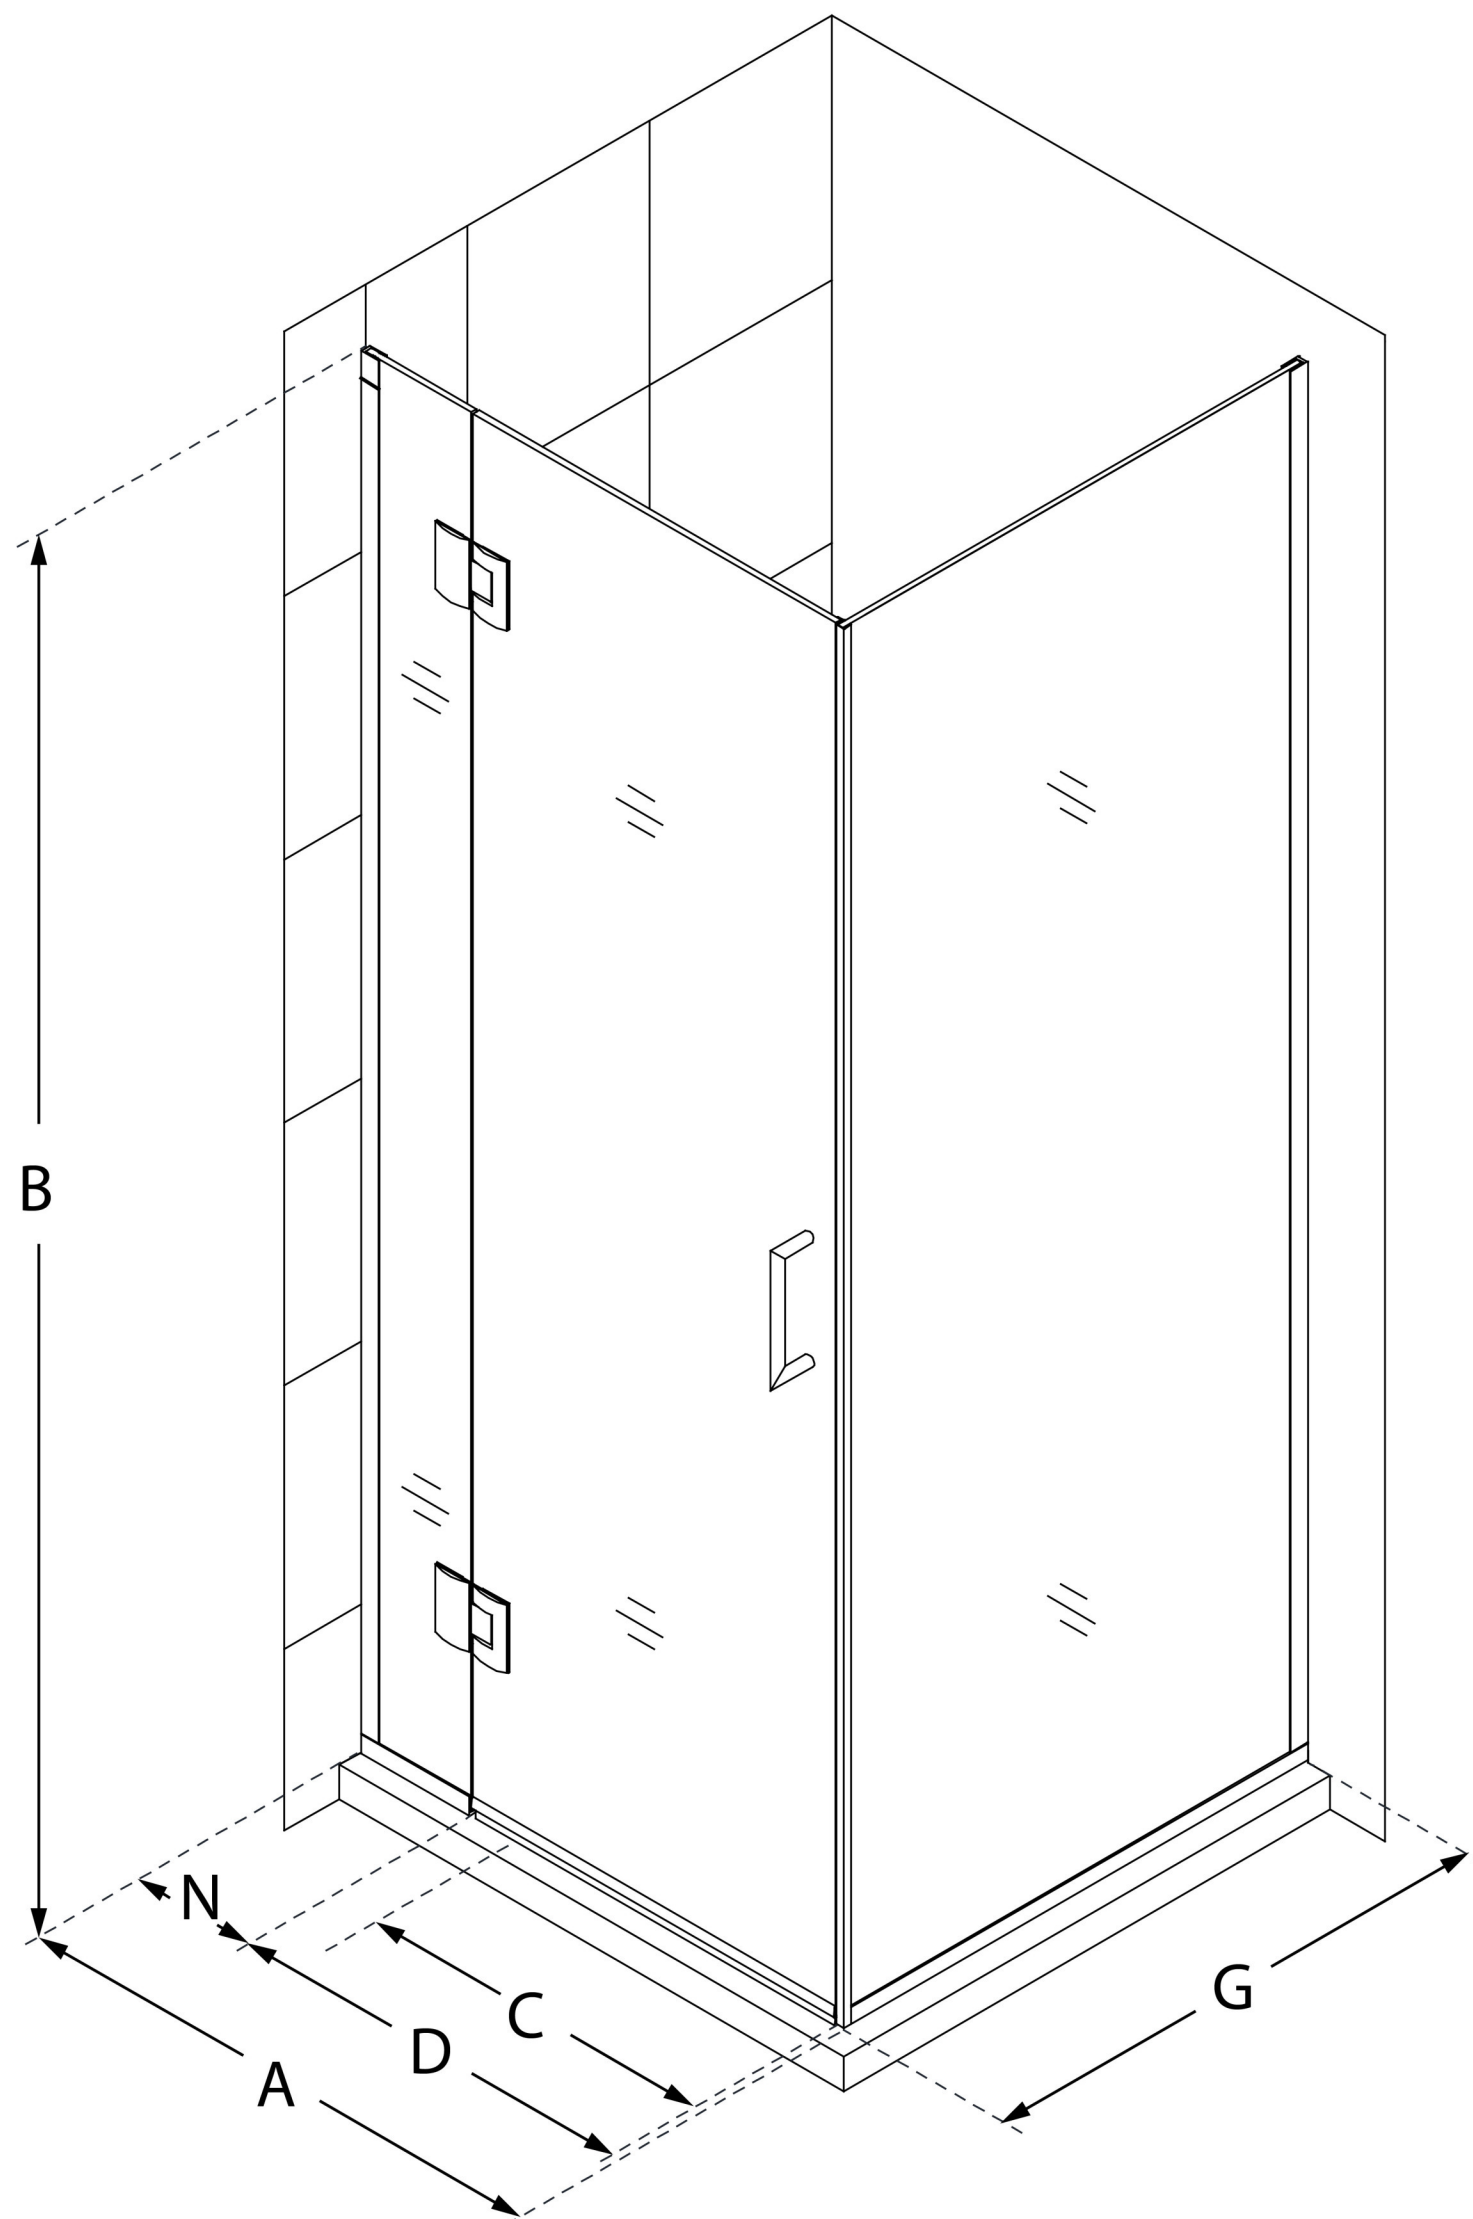

## UNIDOOR-X

DreamLine Unidoor-X 30 3/8 in.  
W x 30 in. D x 72 in. H Frameless  
Hinged Shower Enclosure, Clear  
Glass

**SWING DOOR**

### CONFIGURATION DIMENSIONS:

**A: 30 3/8 in.**

MODEL WIDTH

**B: 72 in.**

MODEL HEIGHT

**C: 23 in.**

ACCESS WIDTH

**D: 24 in.**

DOOR WIDTH

**G: 30 in.**

RETURN PANEL WIDTH

**N: 6 in.**

HINGE PANEL WIDTH

DreamLine reserves the right to update or modify the hardware or materials pictured without prior notice for the purpose of product improvement and customer satisfaction.