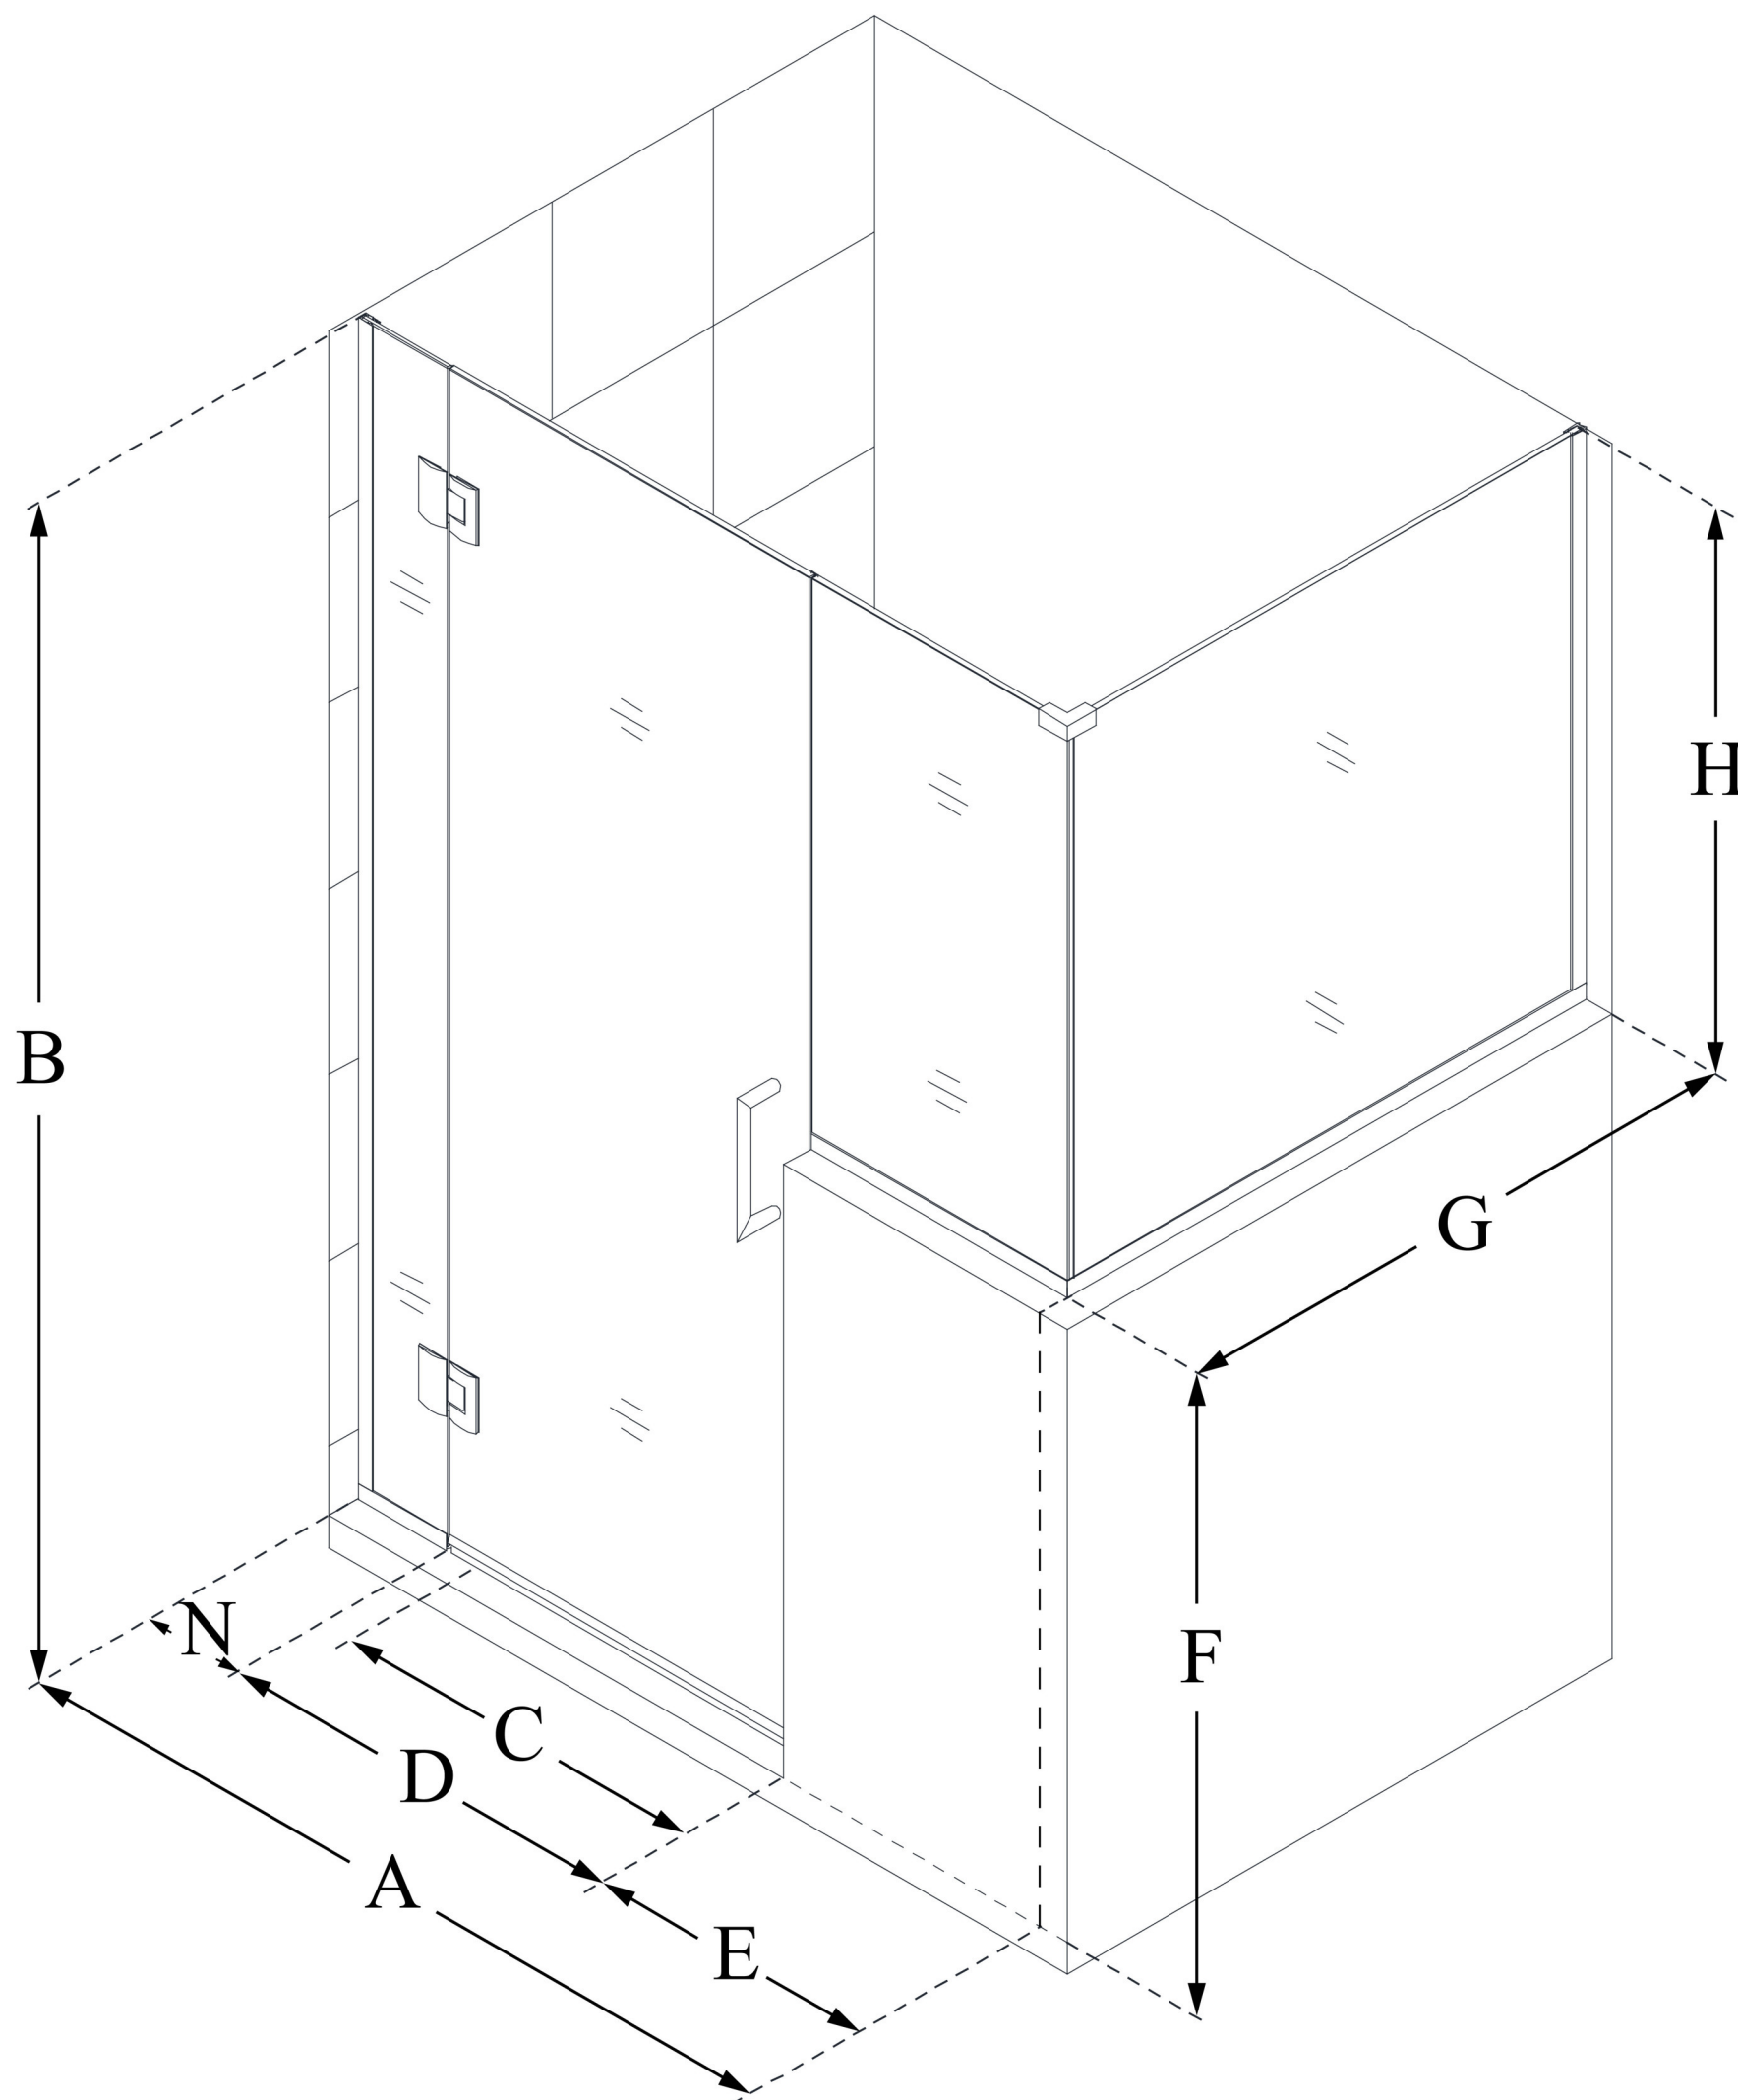

E124303636

UNIDOOR-X

DreamLine Unidoor-X 60 in. W x
36 3/8 in. D x 72 in. H Frameless
Hinged Shower Enclosure, Clear
Glass

SWING DOOR

CONFIGURATION DIMENSIONS:

A: 60 in.

MODEL WIDTH

B: 72 in.

MODEL HEIGHT

C: 23 in.

ACCESS WIDTH

D: 24 in.

DOOR WIDTH

E: 30 in.

INLINE BUTTRESS PANEL WIDTH

F: 36 in.

BUTTRESS WALL HEIGHT

G: 36 3/8 in.

RETURN PANEL WIDTH

H: 36 in.

BUTTRESS GLASS HEIGHT

N: 6 in.

HINGE PANEL WIDTH

DreamLine reserves the right to update or modify the hardware or materials pictured without prior notice for the purpose of product improvement and customer satisfaction.