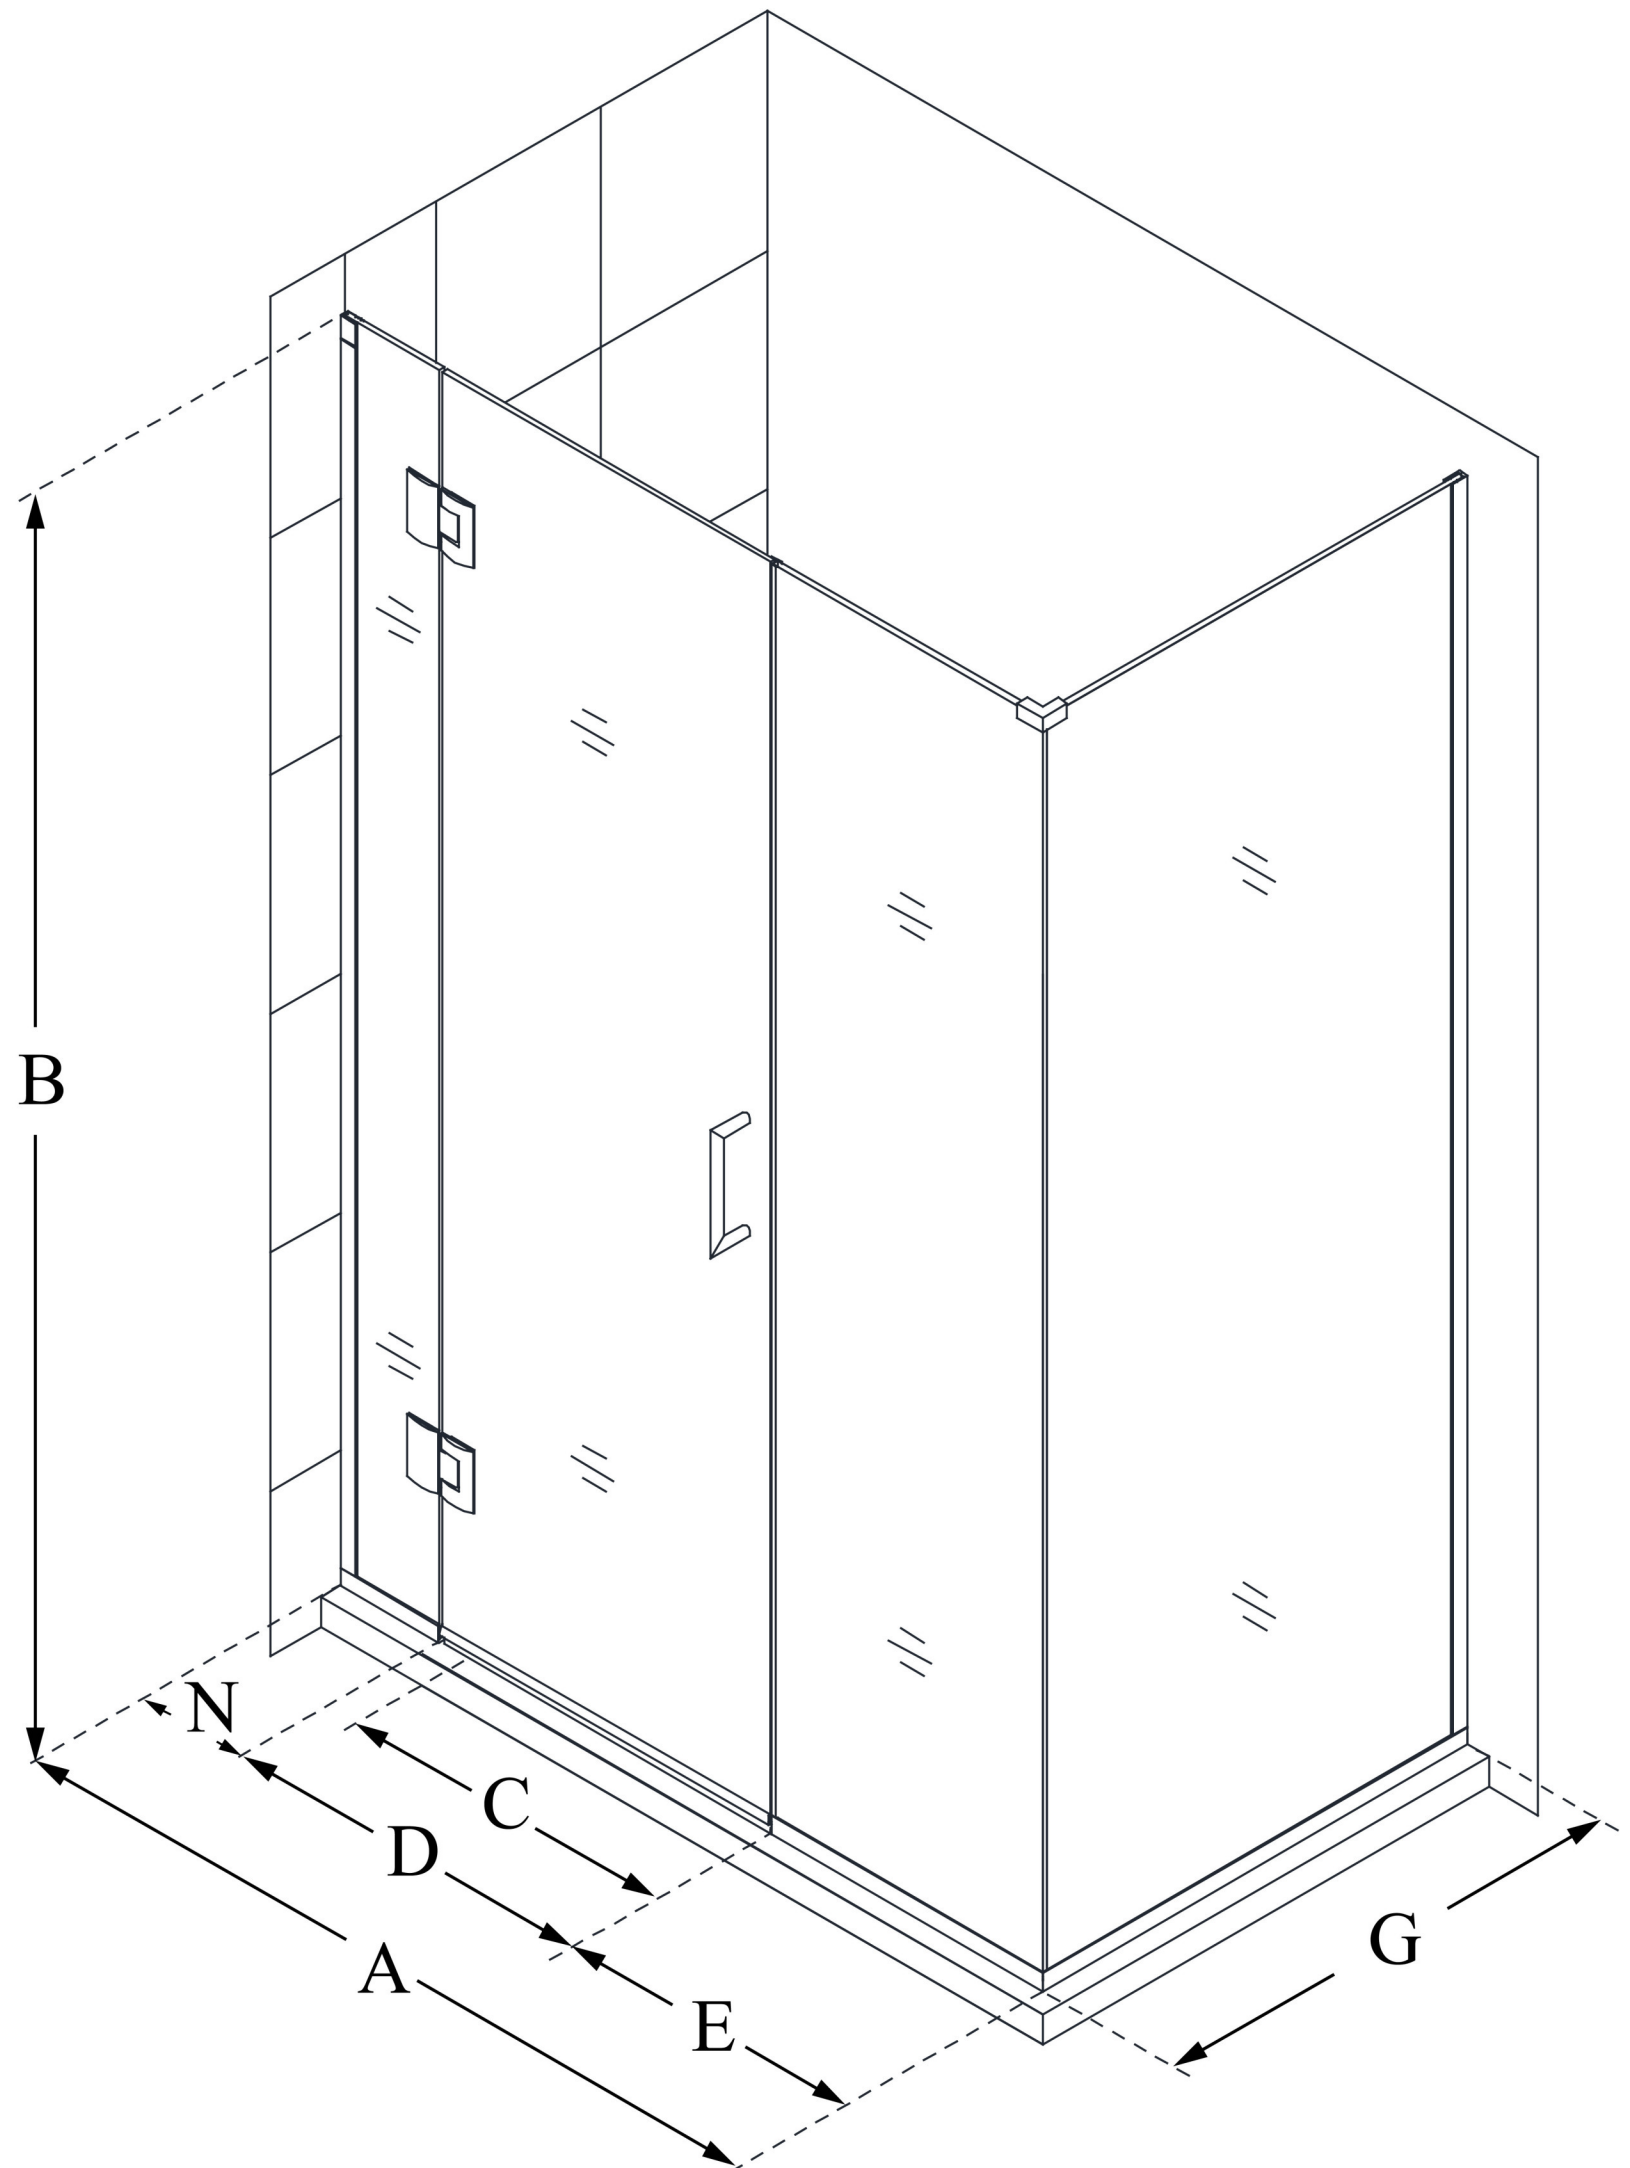

E1243034

UNIDOOR-X

DreamLine Unidoor-X 60 in. W x
34 3/8 in. D x 72 in. H Frameless
Hinged Shower Enclosure, Clear
Glass

SWING DOOR

CONFIGURATION DIMENSIONS:

A: 60 in.

MODEL WIDTH

B: 72 in.

MODEL HEIGHT

C: 23 in.

ACCESS WIDTH

D: 24 in.

DOOR WIDTH

E: 30 in.

INLINE PANEL WIDTH

G: 34 3/8 in.

RETURN PANEL WIDTH

N: 6 in.

HINGE PANEL WIDTH

DreamLine reserves the right to update or modify the hardware or materials pictured without prior notice for the purpose of product improvement and customer satisfaction.