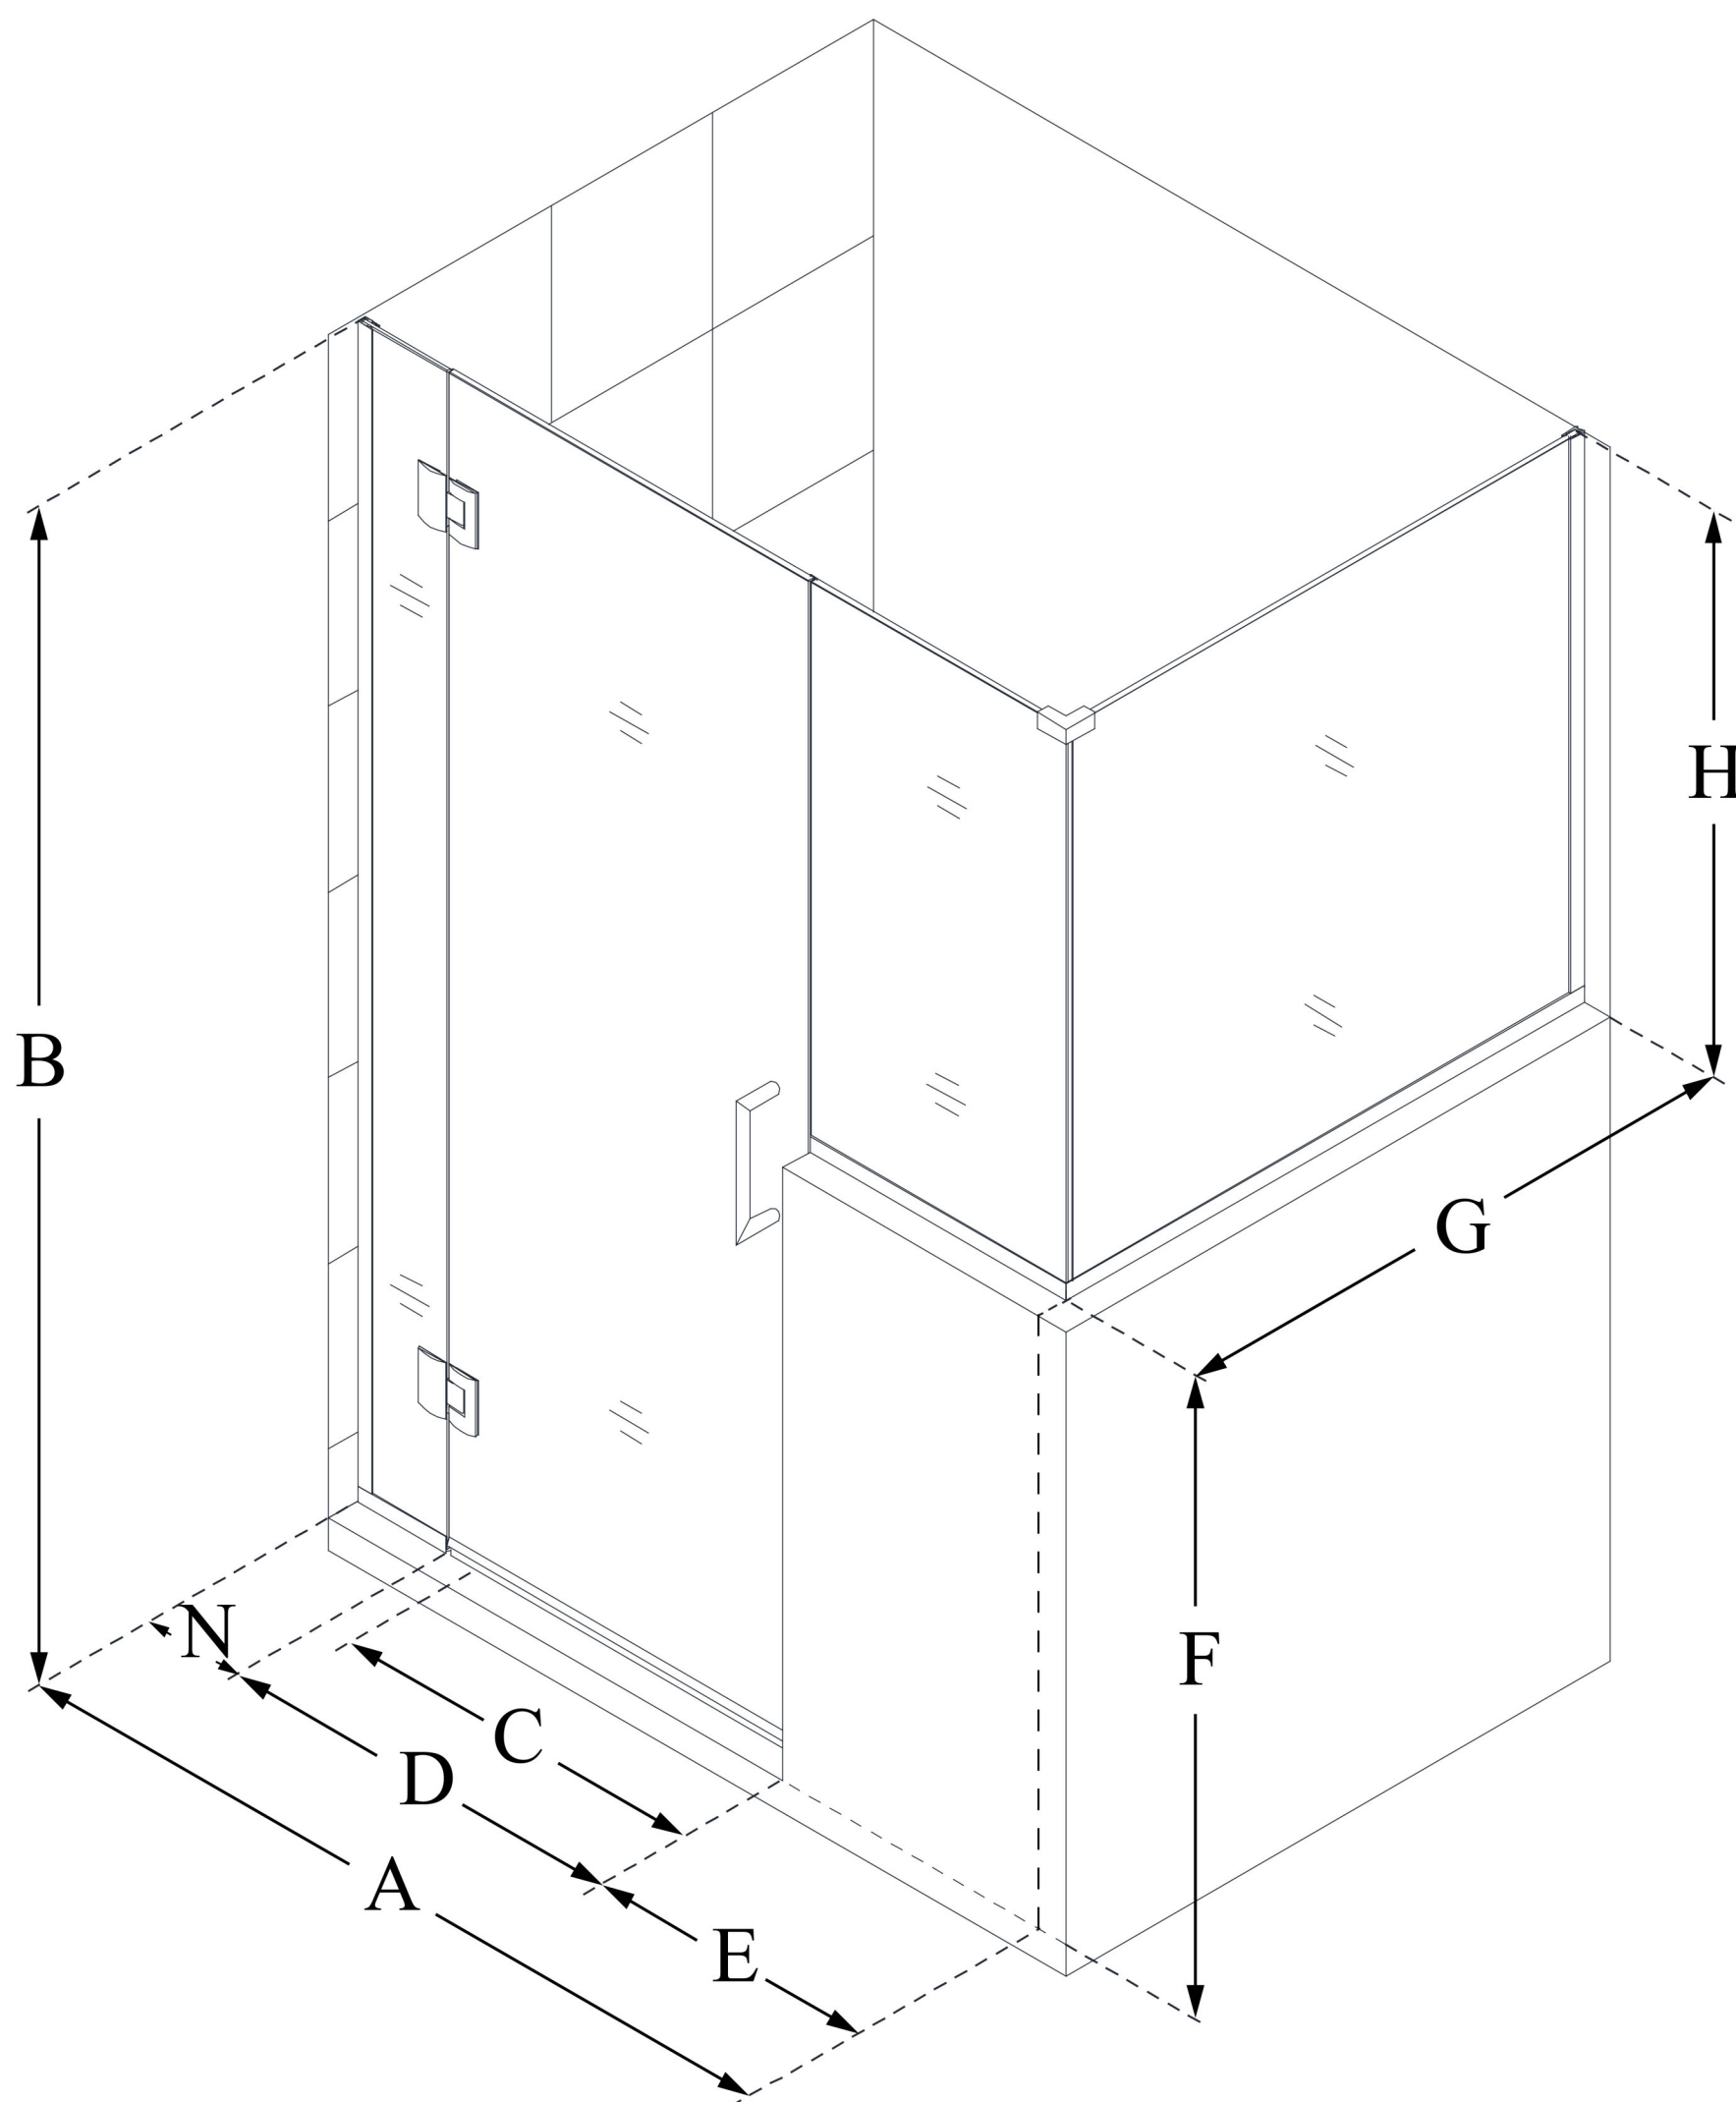

## UNIDOOR-X

DreamLine Unidoor-X 60 in. W x  
36 3/8 in. D x 72 in. H Frameless  
Hinged Shower Enclosure, Clear  
Glass

**SWING DOOR**

### CONFIGURATION DIMENSIONS:

**A: 60 in.**

MODEL WIDTH

**B: 72 in.**

MODEL HEIGHT

**C: 23 in.**

ACCESS WIDTH

**D: 24 in.**

DOOR WIDTH

**E: 30 in.**

INLINE BUTTRESS PANEL WIDTH

**F: 38 in.**

BUTTRESS WALL HEIGHT

**G: 36 3/8 in.**

RETURN PANEL WIDTH

**H: 34 in.**

BUTTRESS GLASS HEIGHT

**N: 6 in.**

HINGE PANEL WIDTH

DreamLine reserves the right to update or modify the hardware or materials pictured without prior notice for the purpose of product improvement and customer satisfaction.