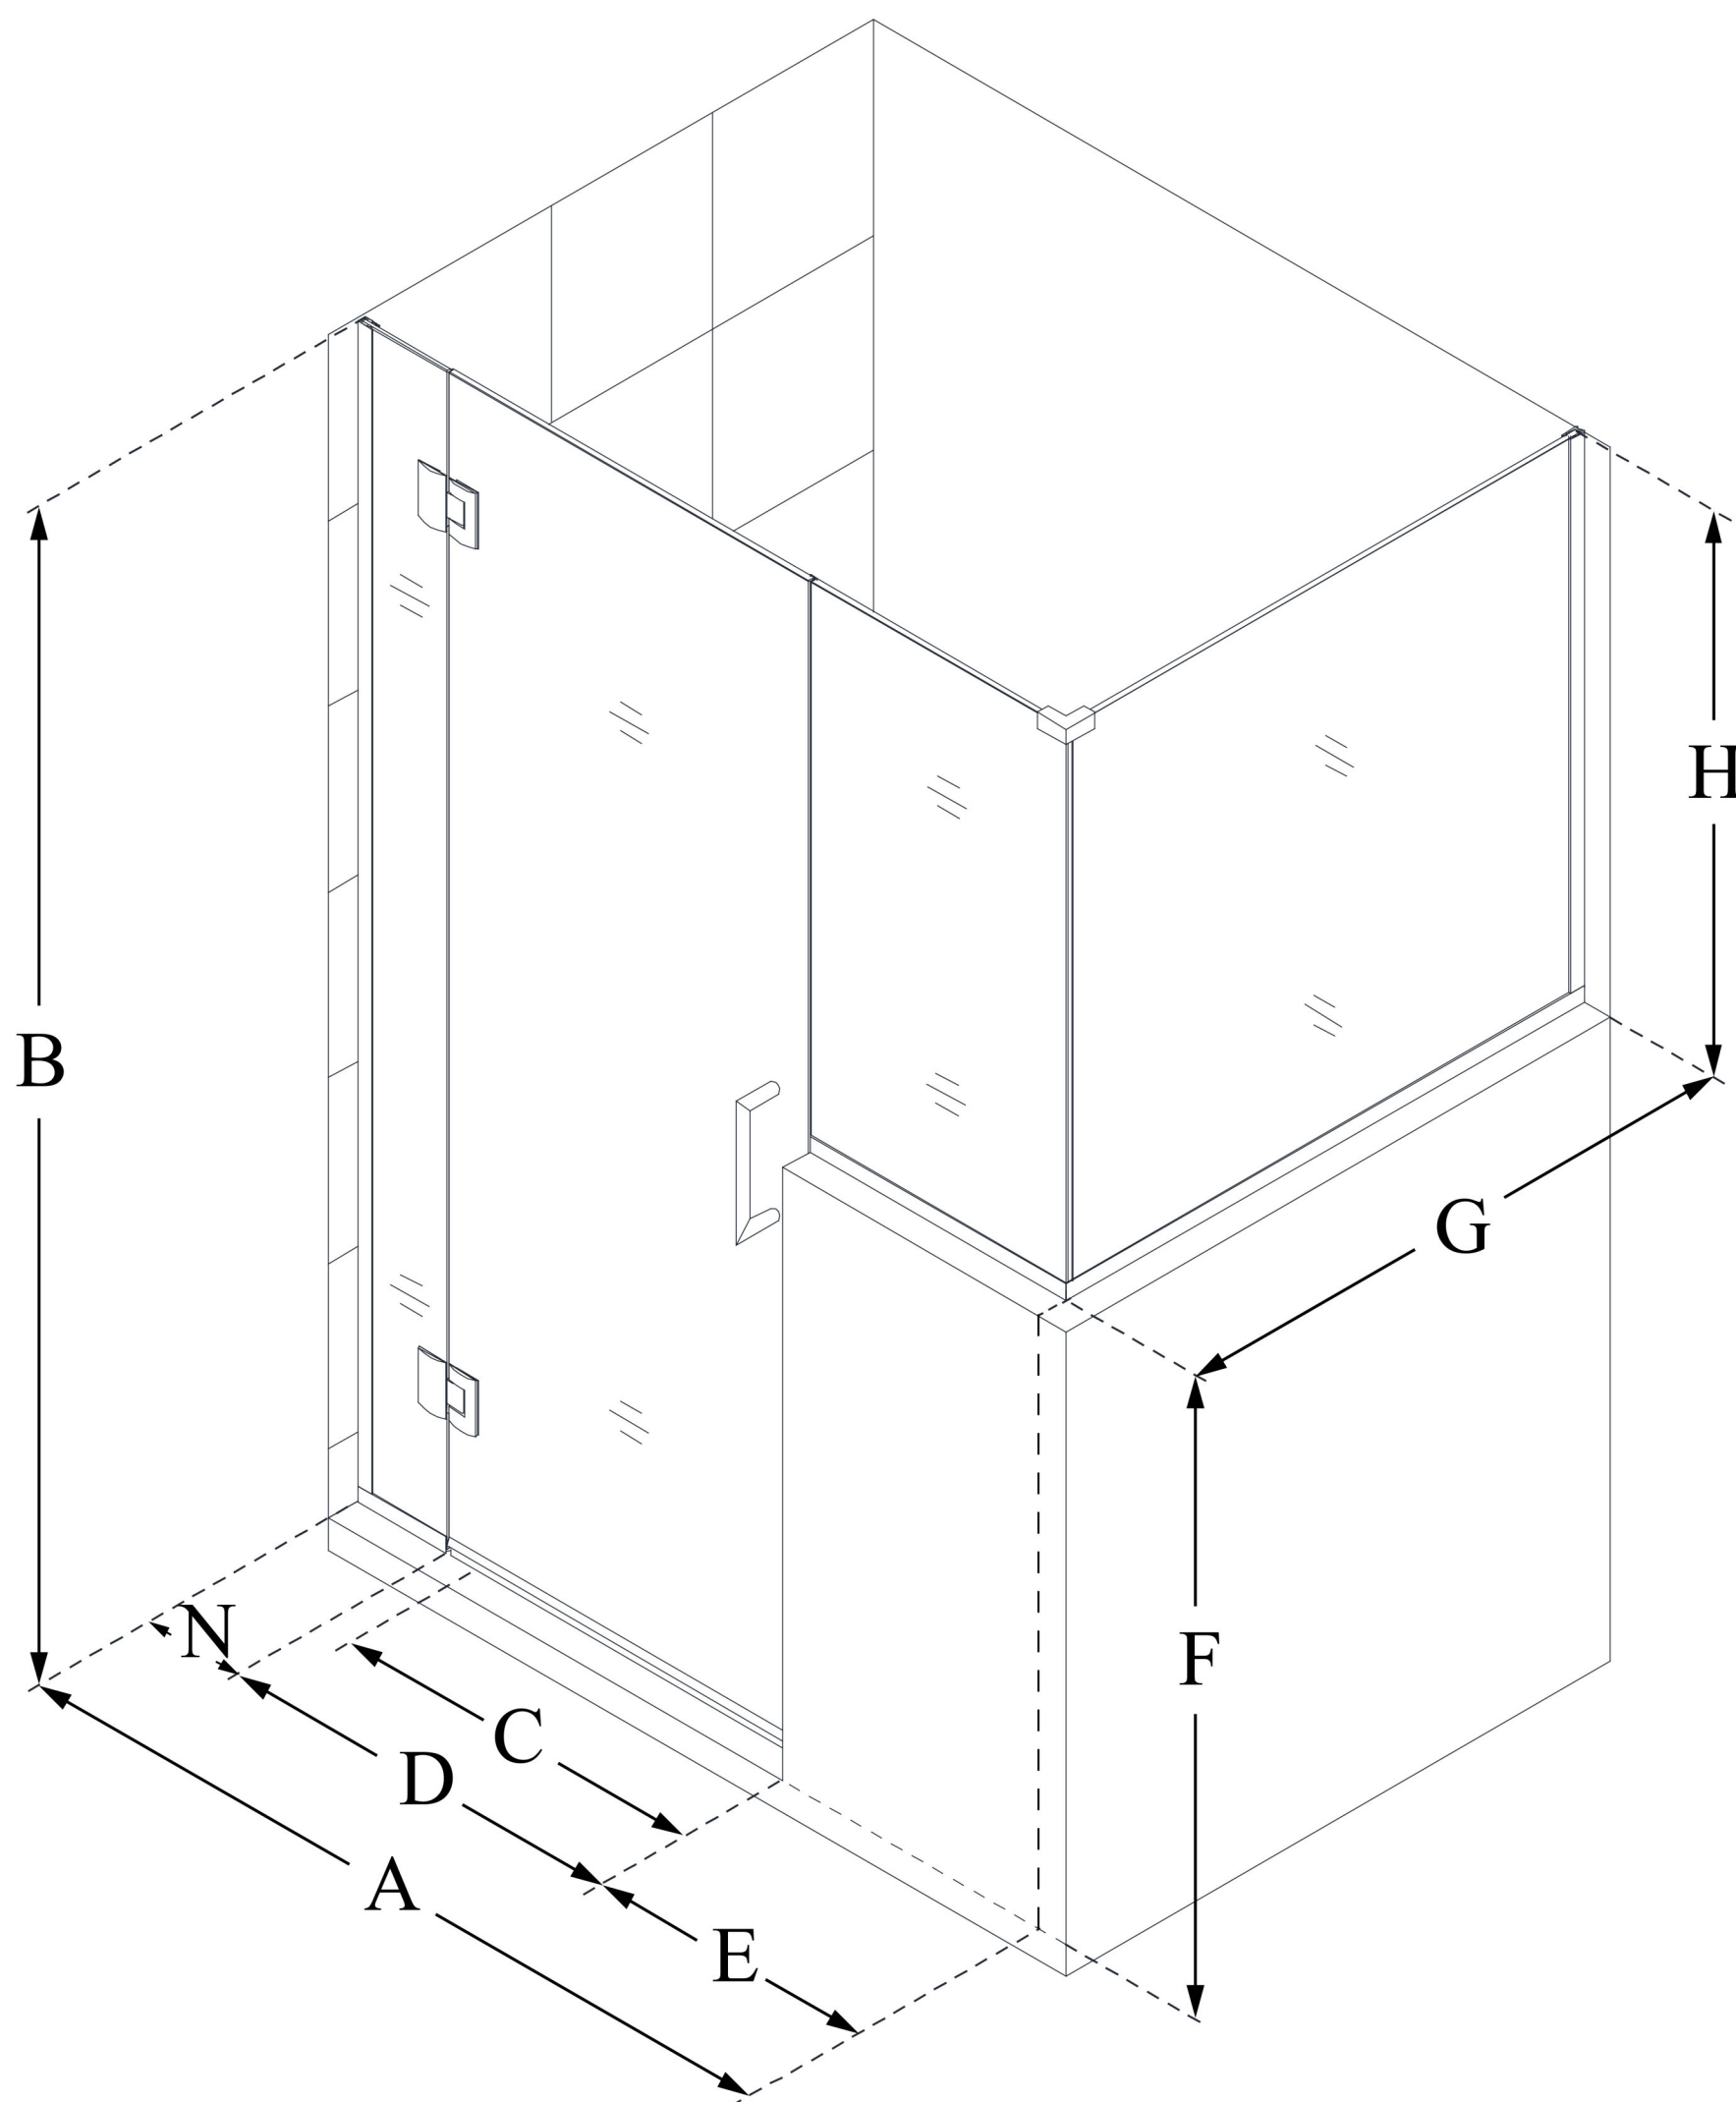

E124303430

UNIDOOR-X

DreamLine Unidoor-X 60 in. W x
30 3/8 in. D x 72 in. H Frameless
Hinged Shower Enclosure, Clear
Glass

SWING DOOR

CONFIGURATION DIMENSIONS:

A: 60 in.

MODEL WIDTH

B: 72 in.

MODEL HEIGHT

C: 23 in.

ACCESS WIDTH

D: 24 in.

DOOR WIDTH

E: 30 in.

INLINE BUTTRESS PANEL WIDTH

F: 38 in.

BUTTRESS WALL HEIGHT

G: 30 3/8 in.

RETURN PANEL WIDTH

H: 34 in.

BUTTRESS GLASS HEIGHT

N: 6 in.

HINGE PANEL WIDTH

DreamLine reserves the right to update or modify the hardware or materials pictured without prior notice for the purpose of product improvement and customer satisfaction.