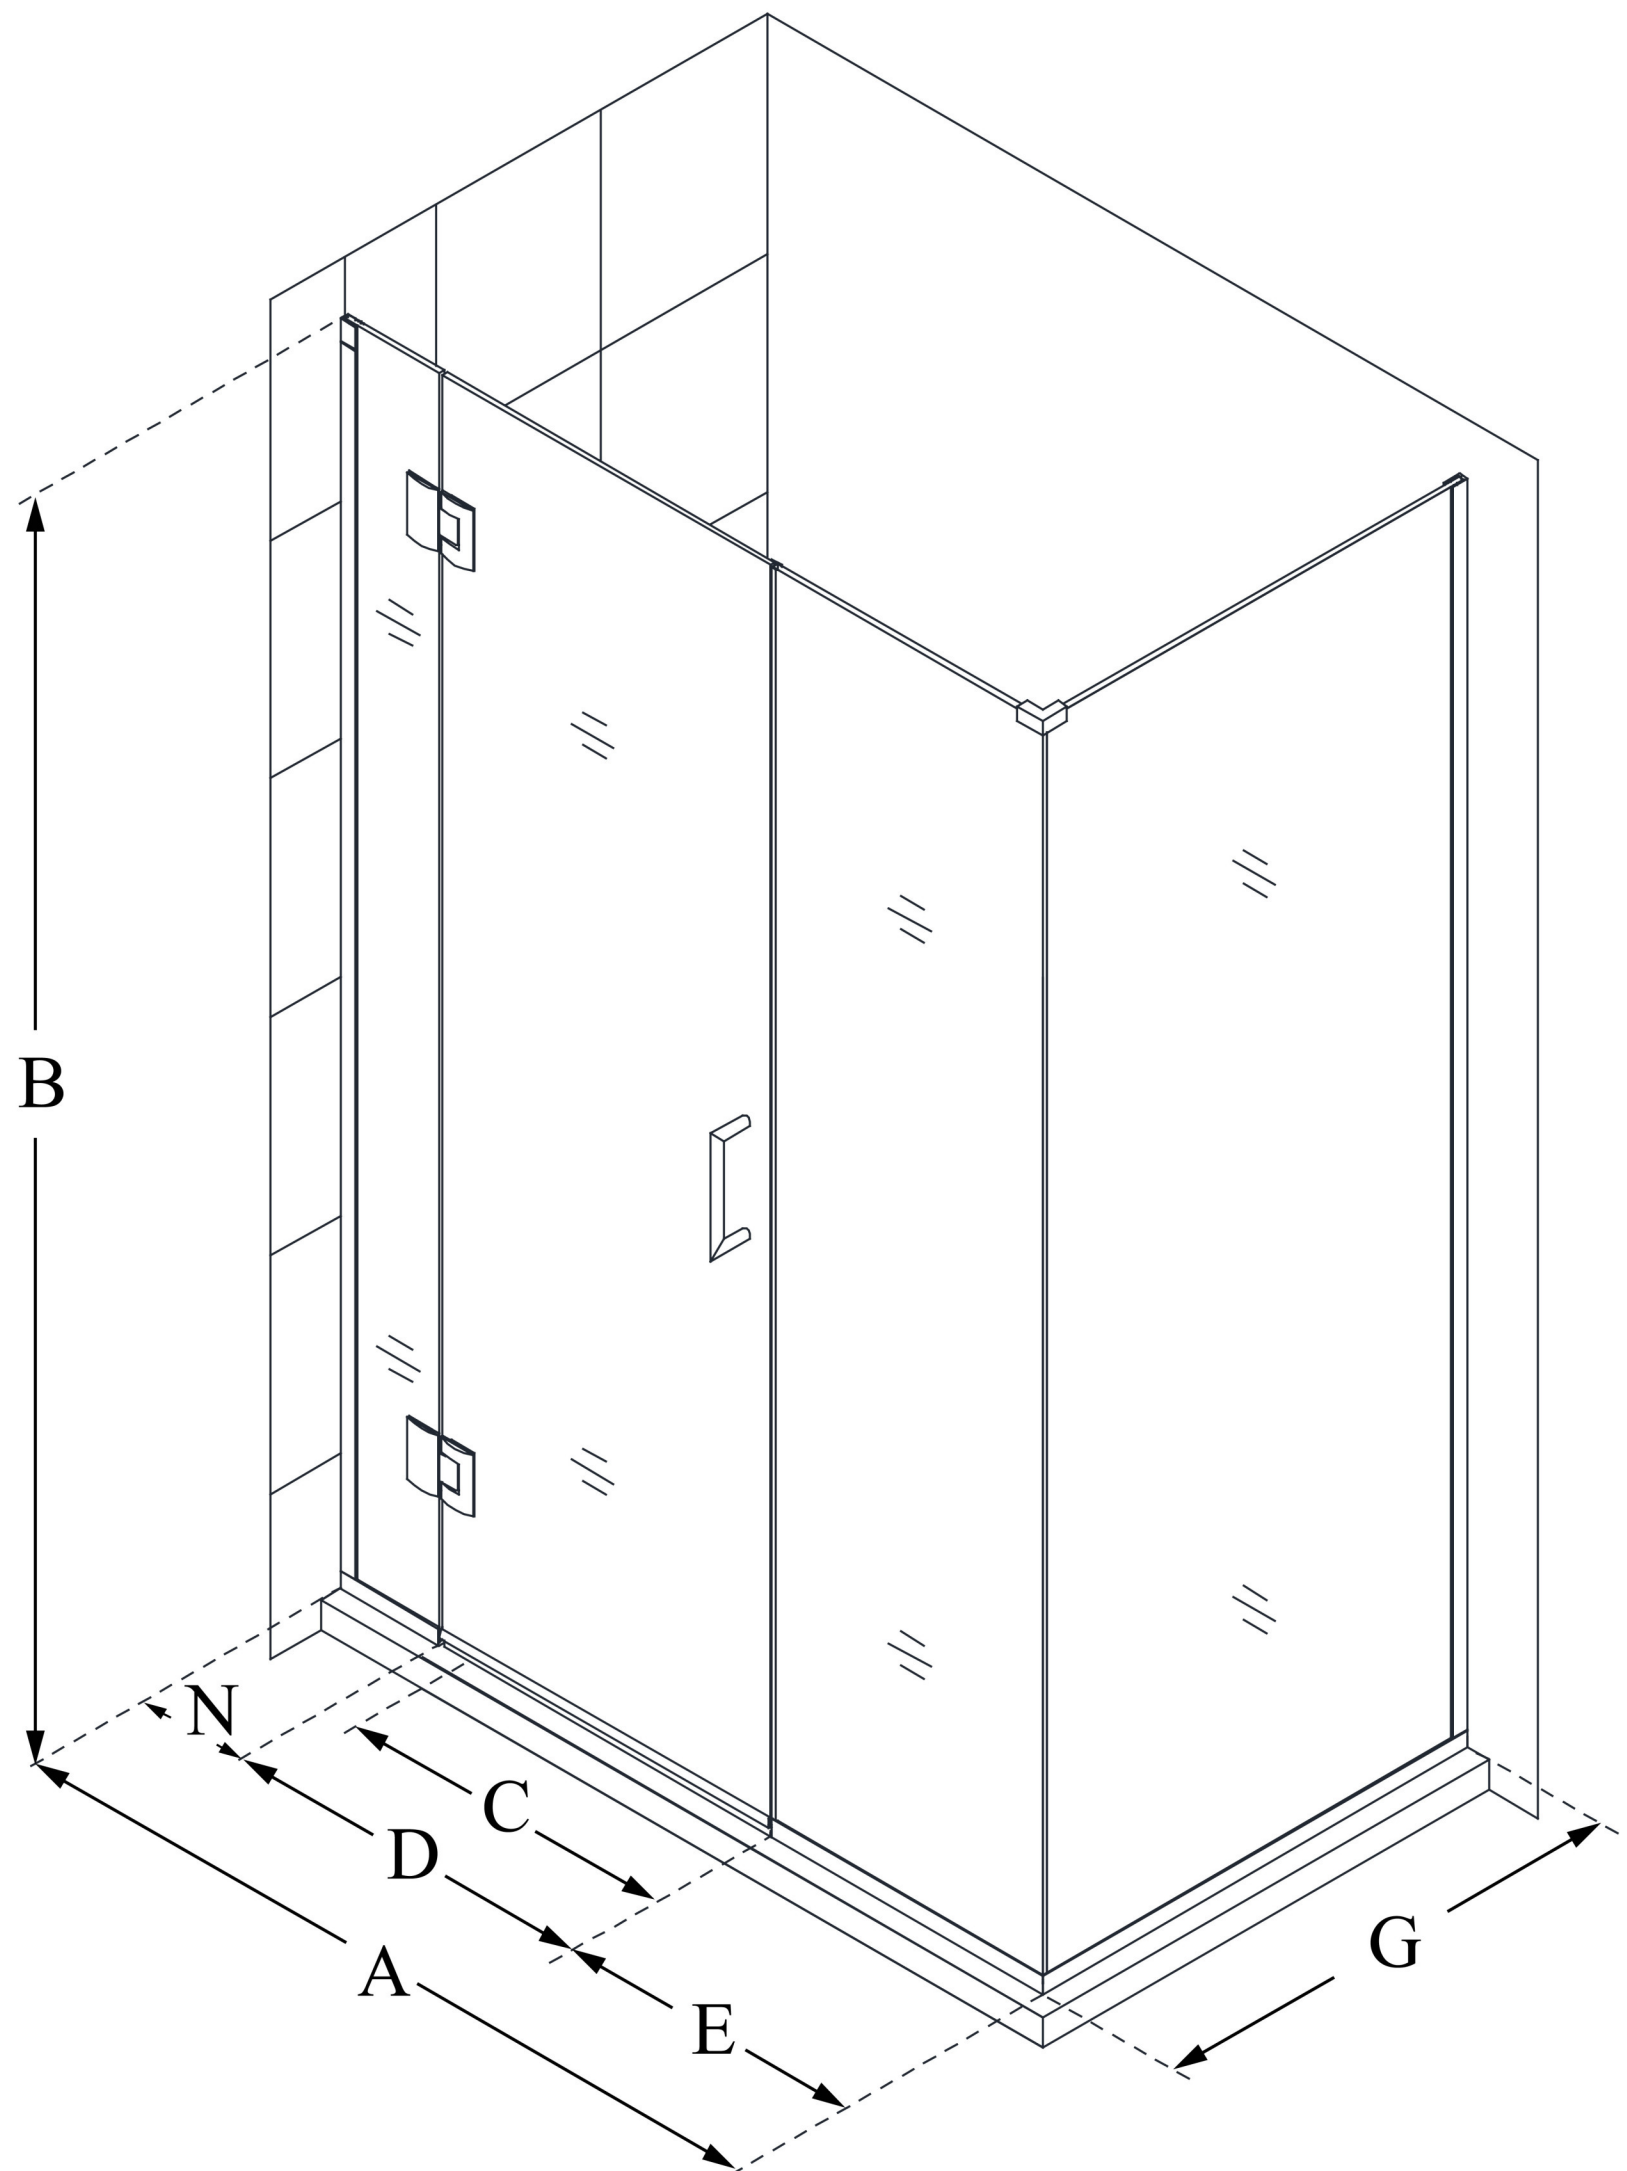

## UNIDOOR-X

DreamLine Unidoor-X 60 in. W x  
30 3/8 in. D x 72 in. H Frameless  
Hinged Shower Enclosure, Clear  
Glass

**SWING DOOR**

### CONFIGURATION DIMENSIONS:

**A: 60 in.**

MODEL WIDTH

**B: 72 in.**

MODEL HEIGHT

**C: 23 in.**

ACCESS WIDTH

**D: 24 in.**

DOOR WIDTH

**E: 30 in.**

INLINE PANEL WIDTH

**G: 30 3/8 in.**

RETURN PANEL WIDTH

**N: 6 in.**

HINGE PANEL WIDTH

DreamLine reserves the right to update or modify the hardware or materials pictured without prior notice for the purpose of product improvement and customer satisfaction.