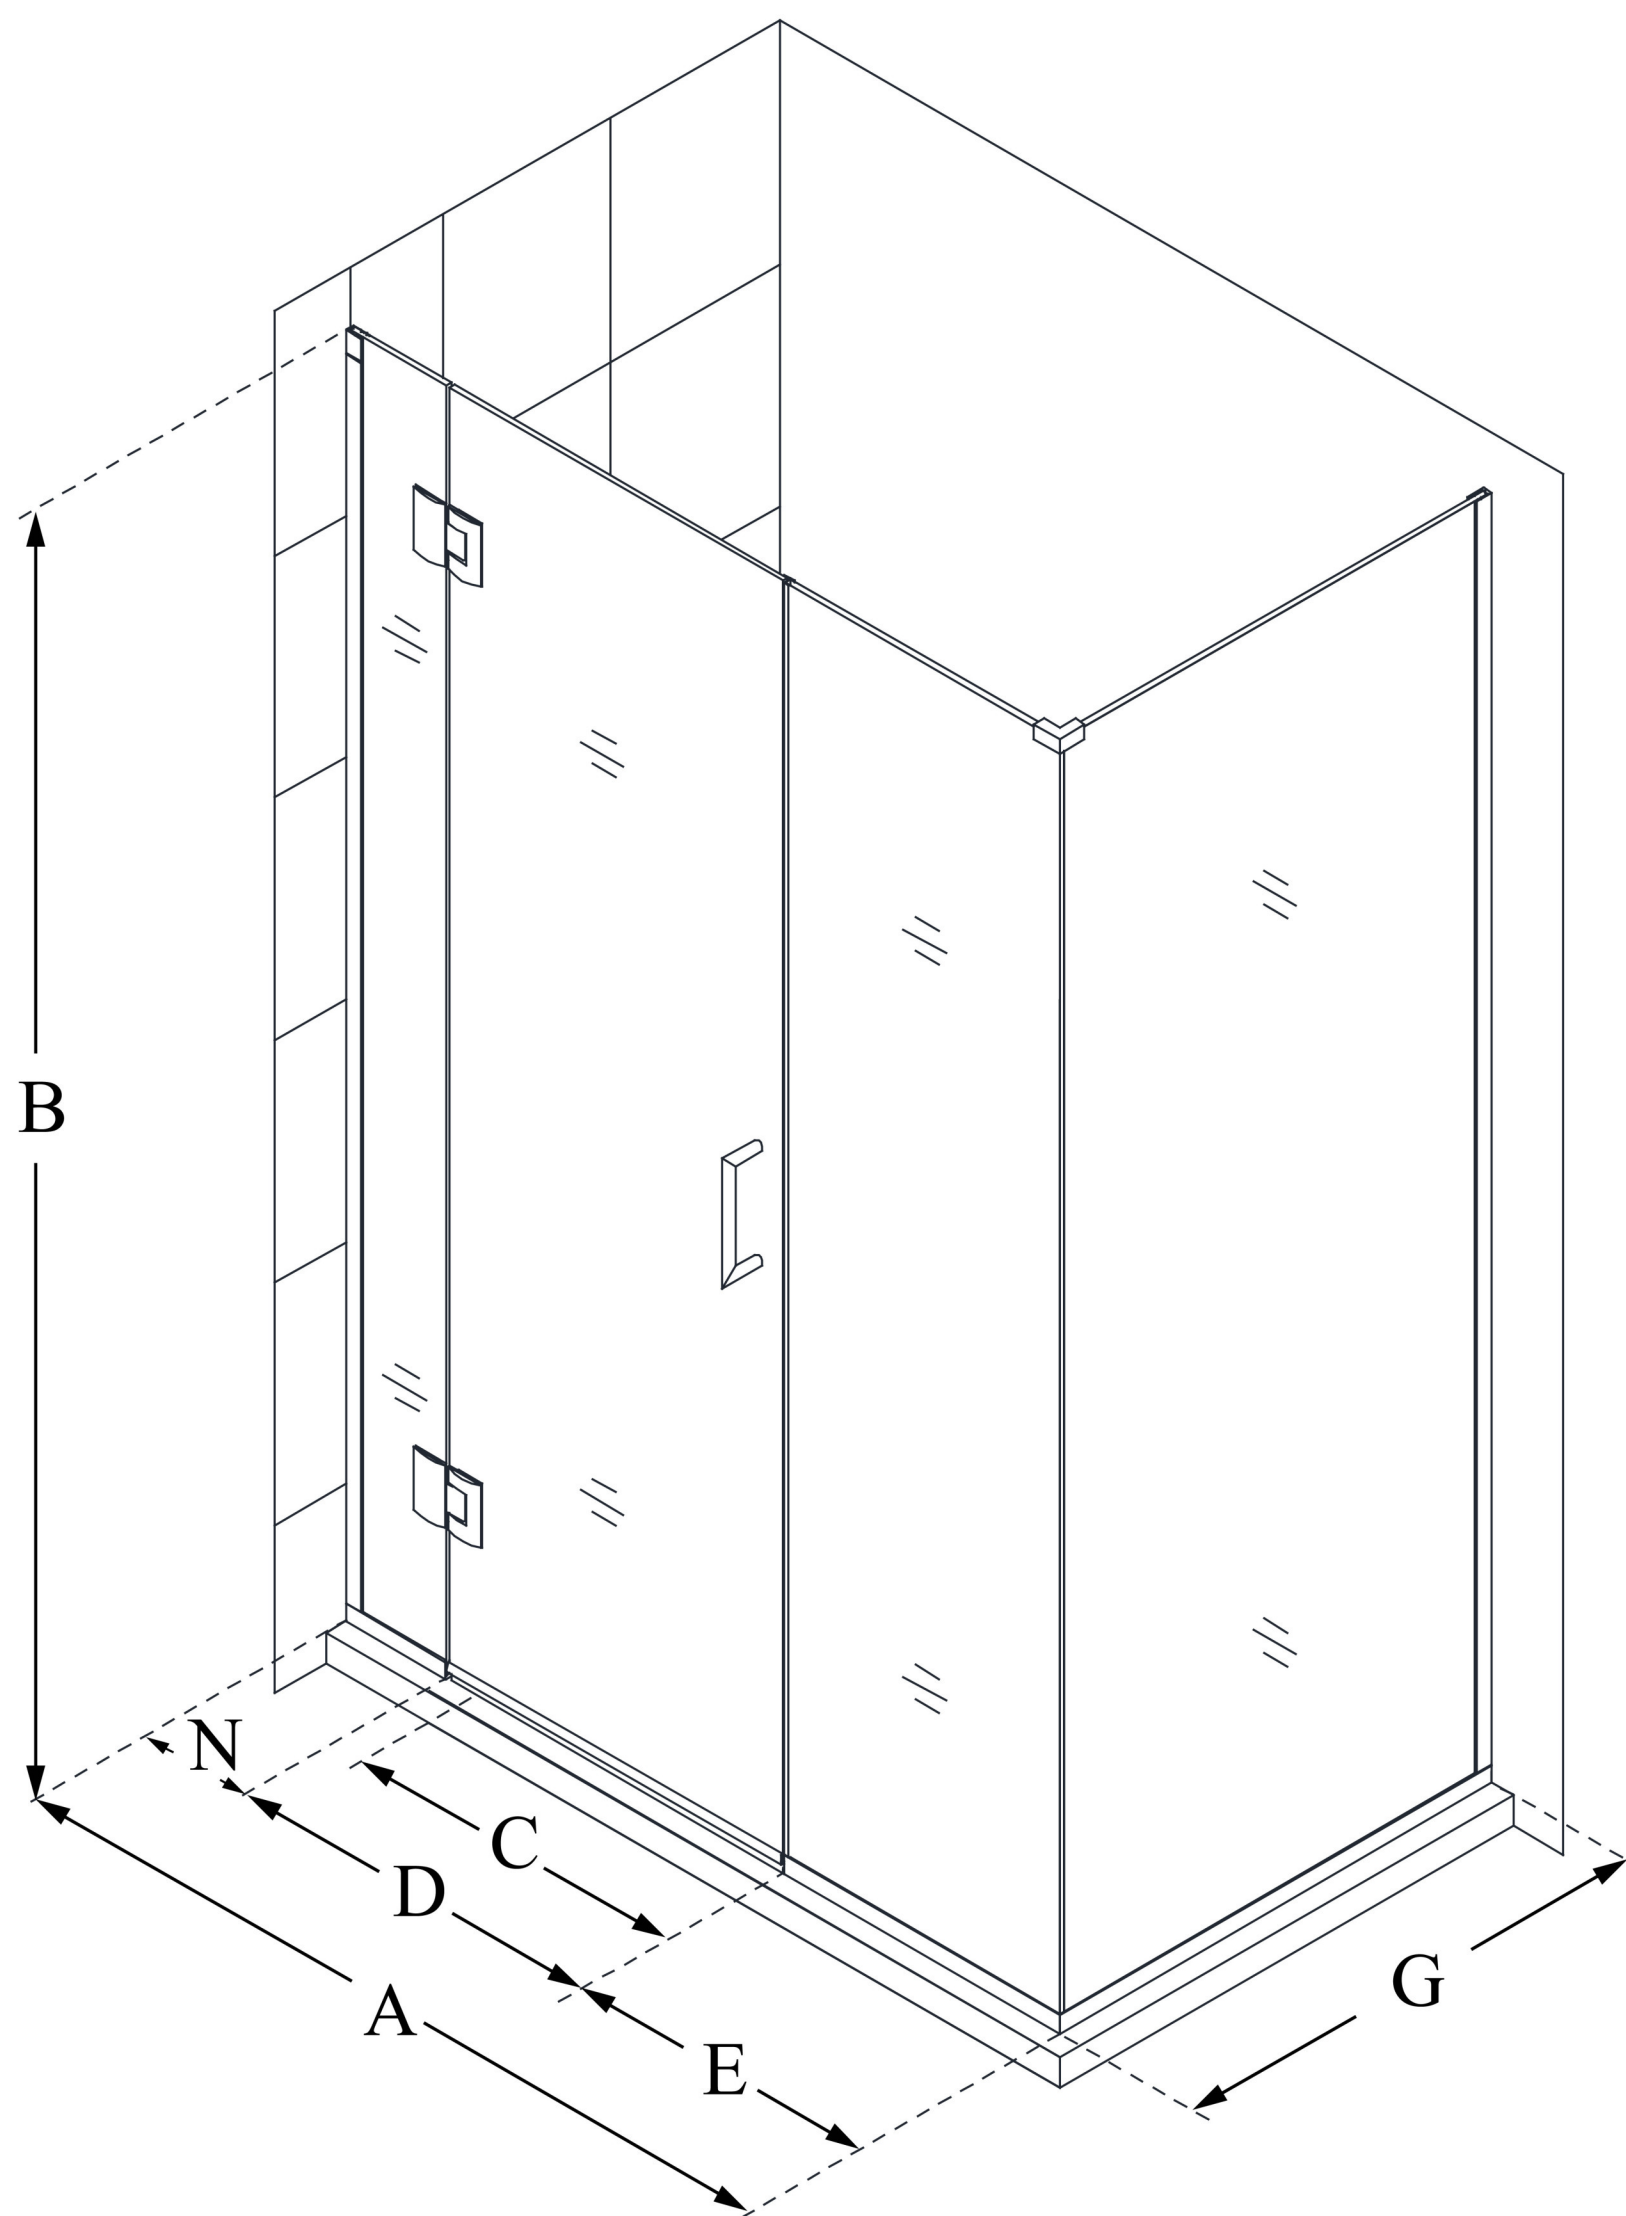

E12422534

UNIDOOR-X

DreamLine Unidoor-X 52 1/2" W
x 34 3/8" D x 72" H Frameless
Hinged Shower Enclosure, Clear
Glass

SWING DOOR

CONFIGURATION DIMENSIONS:

A: 52 1/2"

MODEL WIDTH

B: 72"

MODEL HEIGHT

C: 23"

ACCESS WIDTH

D: 24"

DOOR WIDTH

E: 22 1/2"

INLINE PANEL WIDTH

G: 34 3/8"

RETURN PANEL WIDTH

N: 6"

HINGE PANEL WIDTH

DreamLine reserves the right to update or modify the hardware or materials pictured without prior notice for the purpose of product improvement and customer satisfaction.