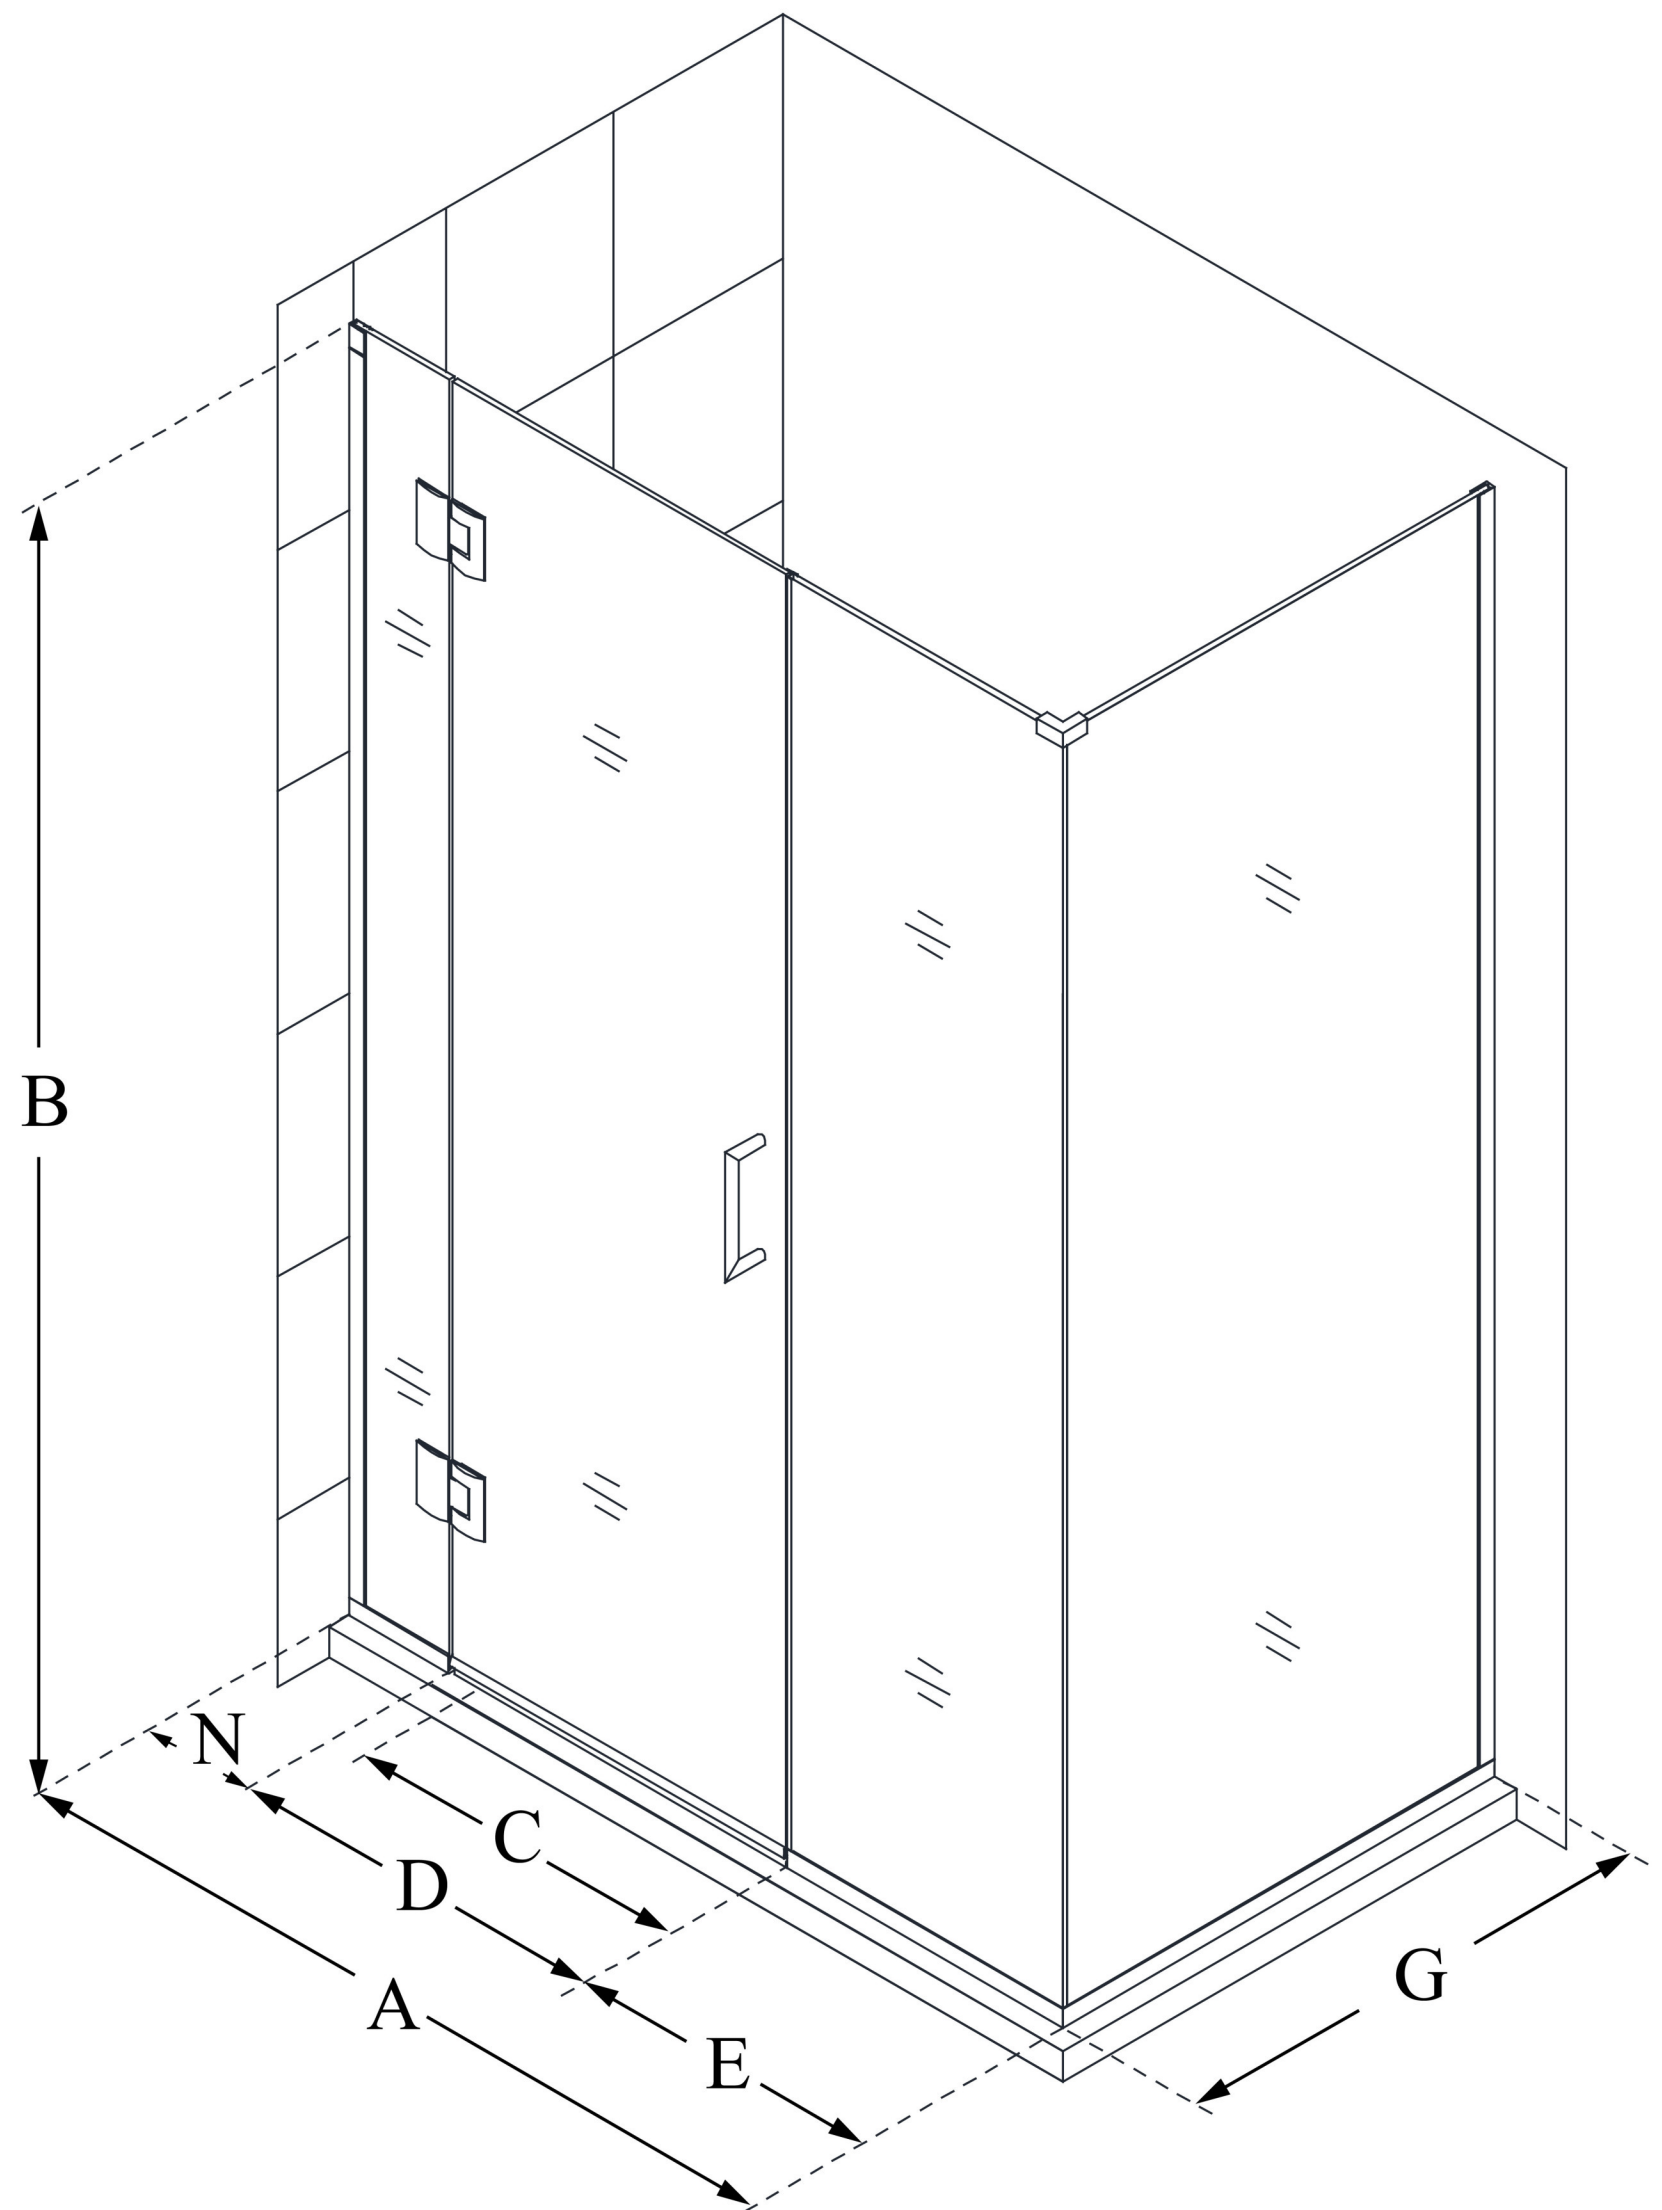

## UNIDOOR-X

DreamLine Unidoor-X 52 1/2" W  
x 30 3/8" D x 72" H Frameless  
Hinged Shower Enclosure, Clear  
Glass

**SWING DOOR**

### CONFIGURATION DIMENSIONS:

**A: 52 1/2"**

MODEL WIDTH

**B: 72"**

MODEL HEIGHT

**C: 23"**

ACCESS WIDTH

**D: 24"**

DOOR WIDTH

**E: 22 1/2"**

INLINE PANEL WIDTH

**G: 30 3/8"**

RETURN PANEL WIDTH

**N: 6"**

HINGE PANEL WIDTH

DreamLine reserves the right to update or modify the hardware or materials pictured without prior notice for the purpose of product improvement and customer satisfaction.