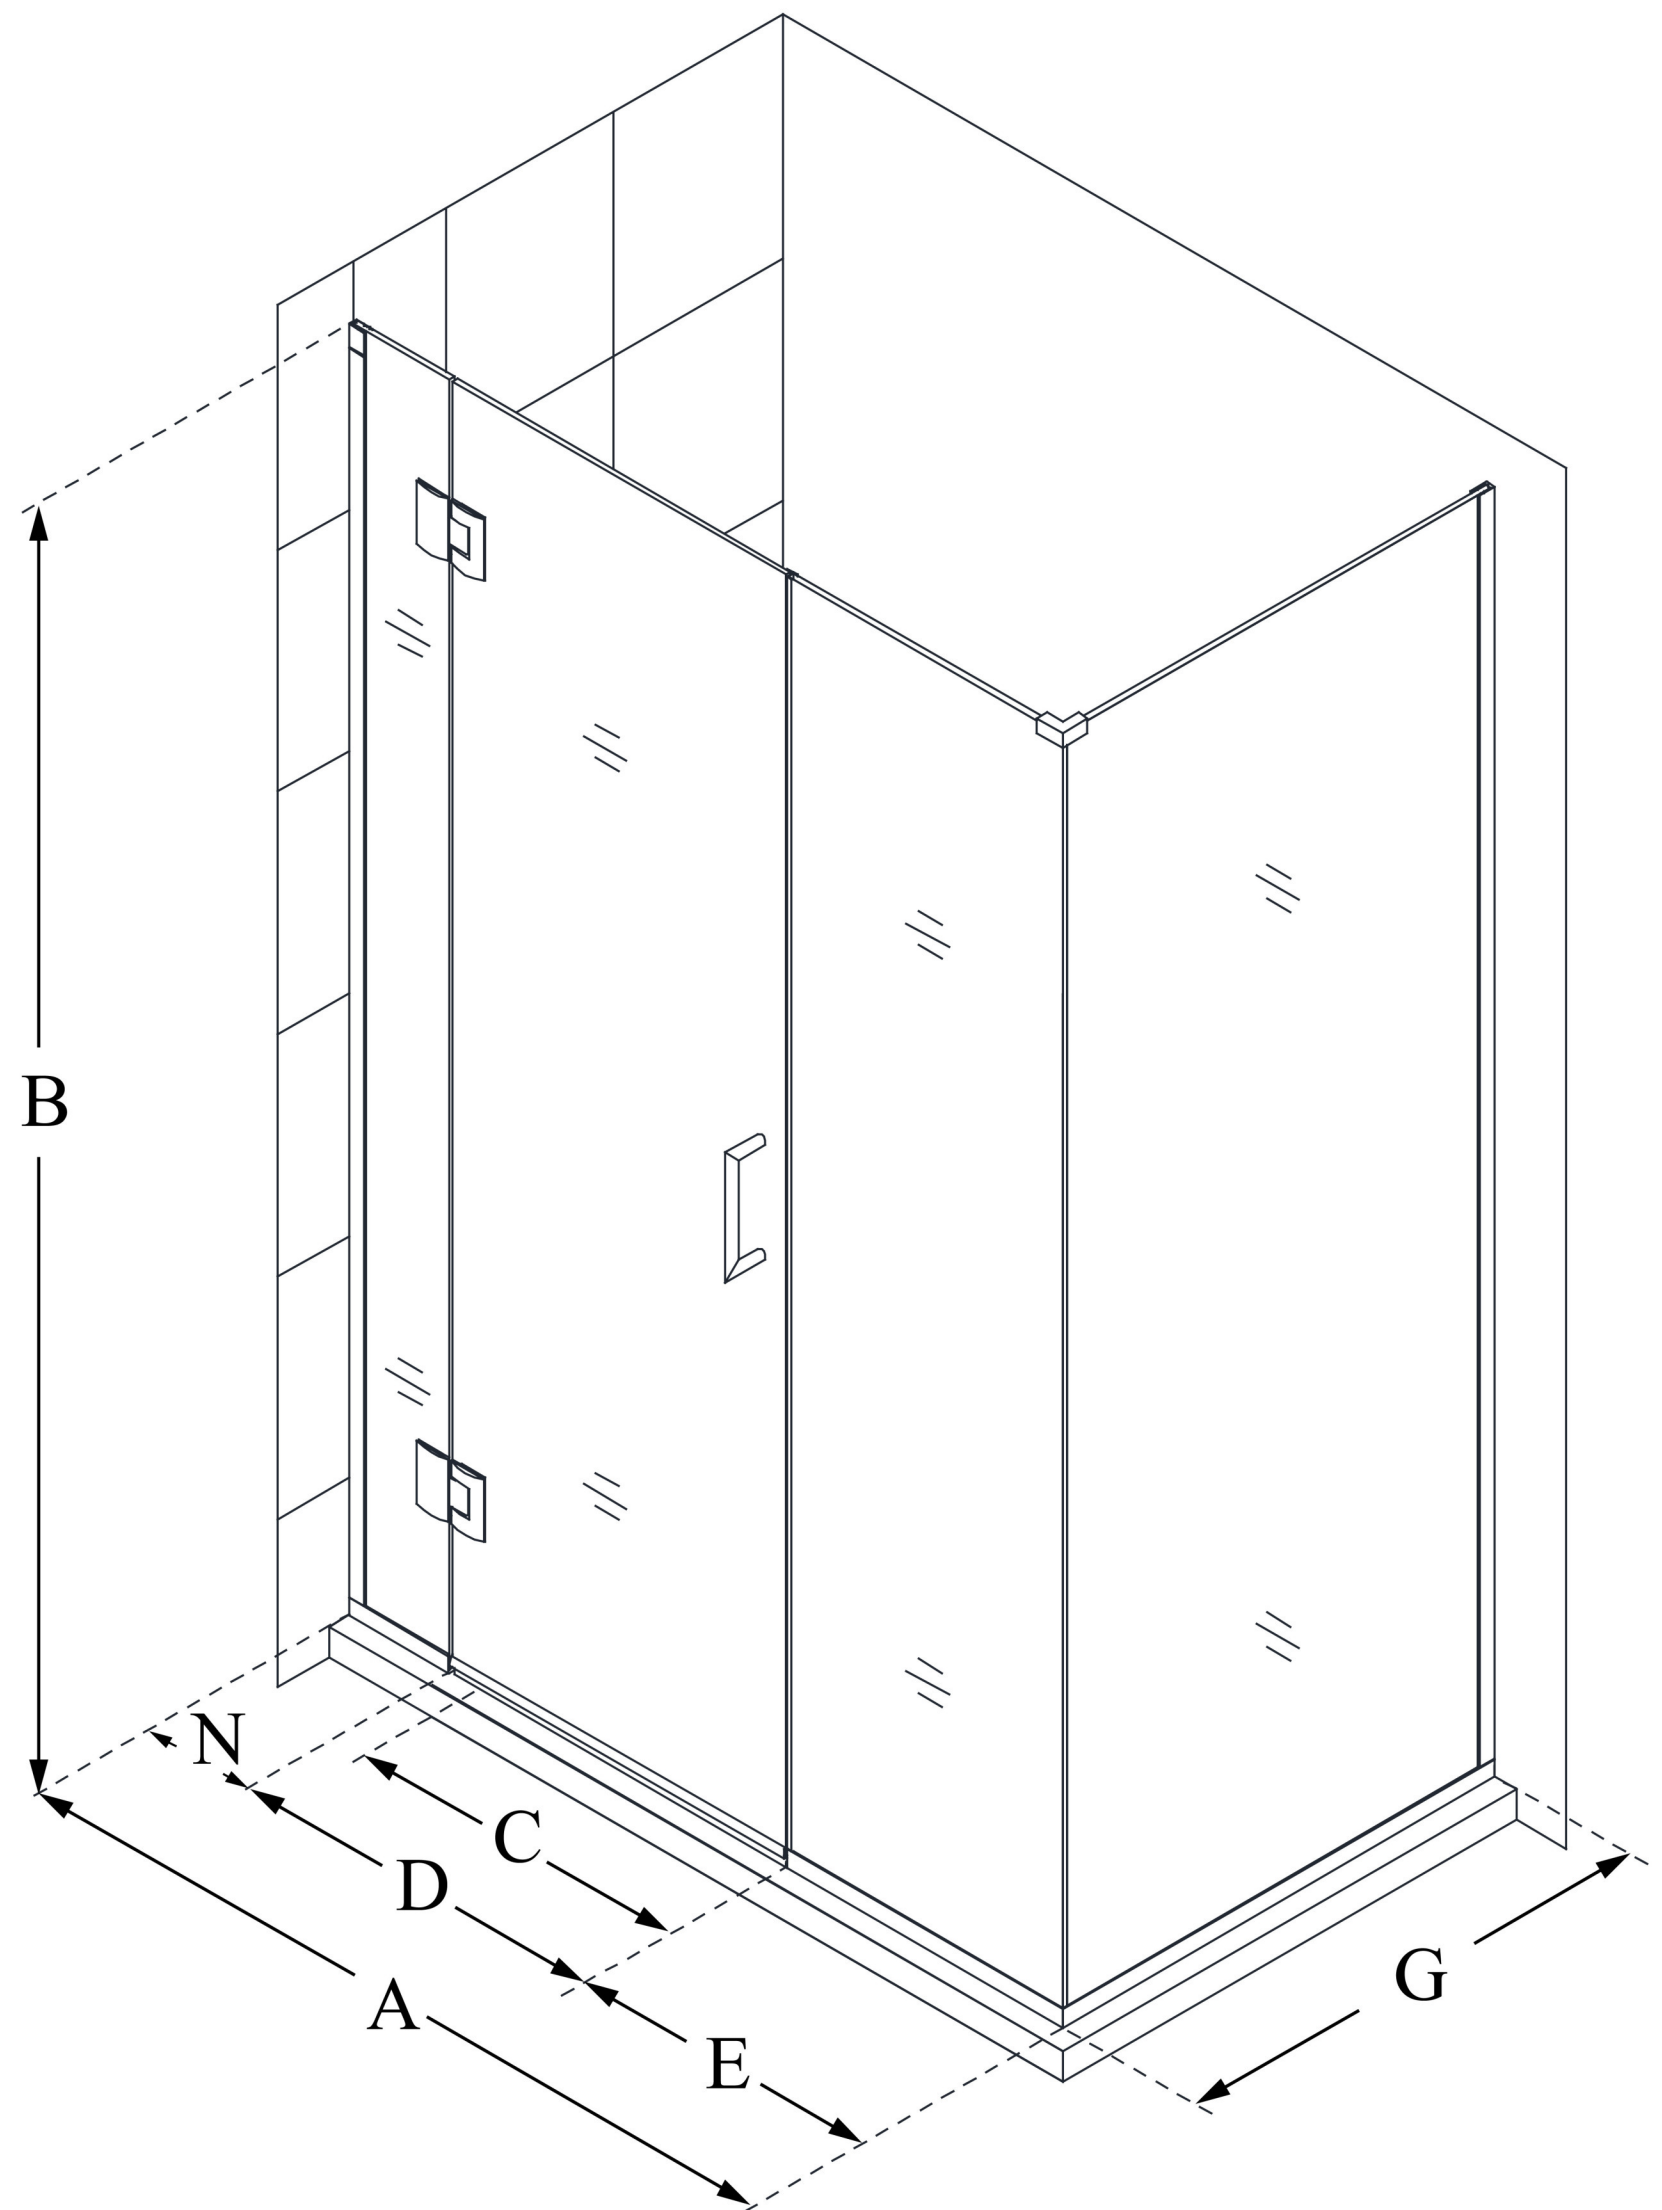

E1242234

UNIDOOR-X

DreamLine Unidoor-X 52" W x 34 3/8" D x 72" H Frameless Hinged Shower Enclosure, Clear Glass

SWING DOOR

CONFIGURATION DIMENSIONS:

A: 52"

MODEL WIDTH

B: 72"

MODEL HEIGHT

C: 23"

ACCESS WIDTH

D: 24"

DOOR WIDTH

E: 22"

INLINE PANEL WIDTH

G: 34 3/8"

RETURN PANEL WIDTH

N: 6"

HINGE PANEL WIDTH

DreamLine reserves the right to update or modify the hardware or materials pictured without prior notice for the purpose of product improvement and customer satisfaction.