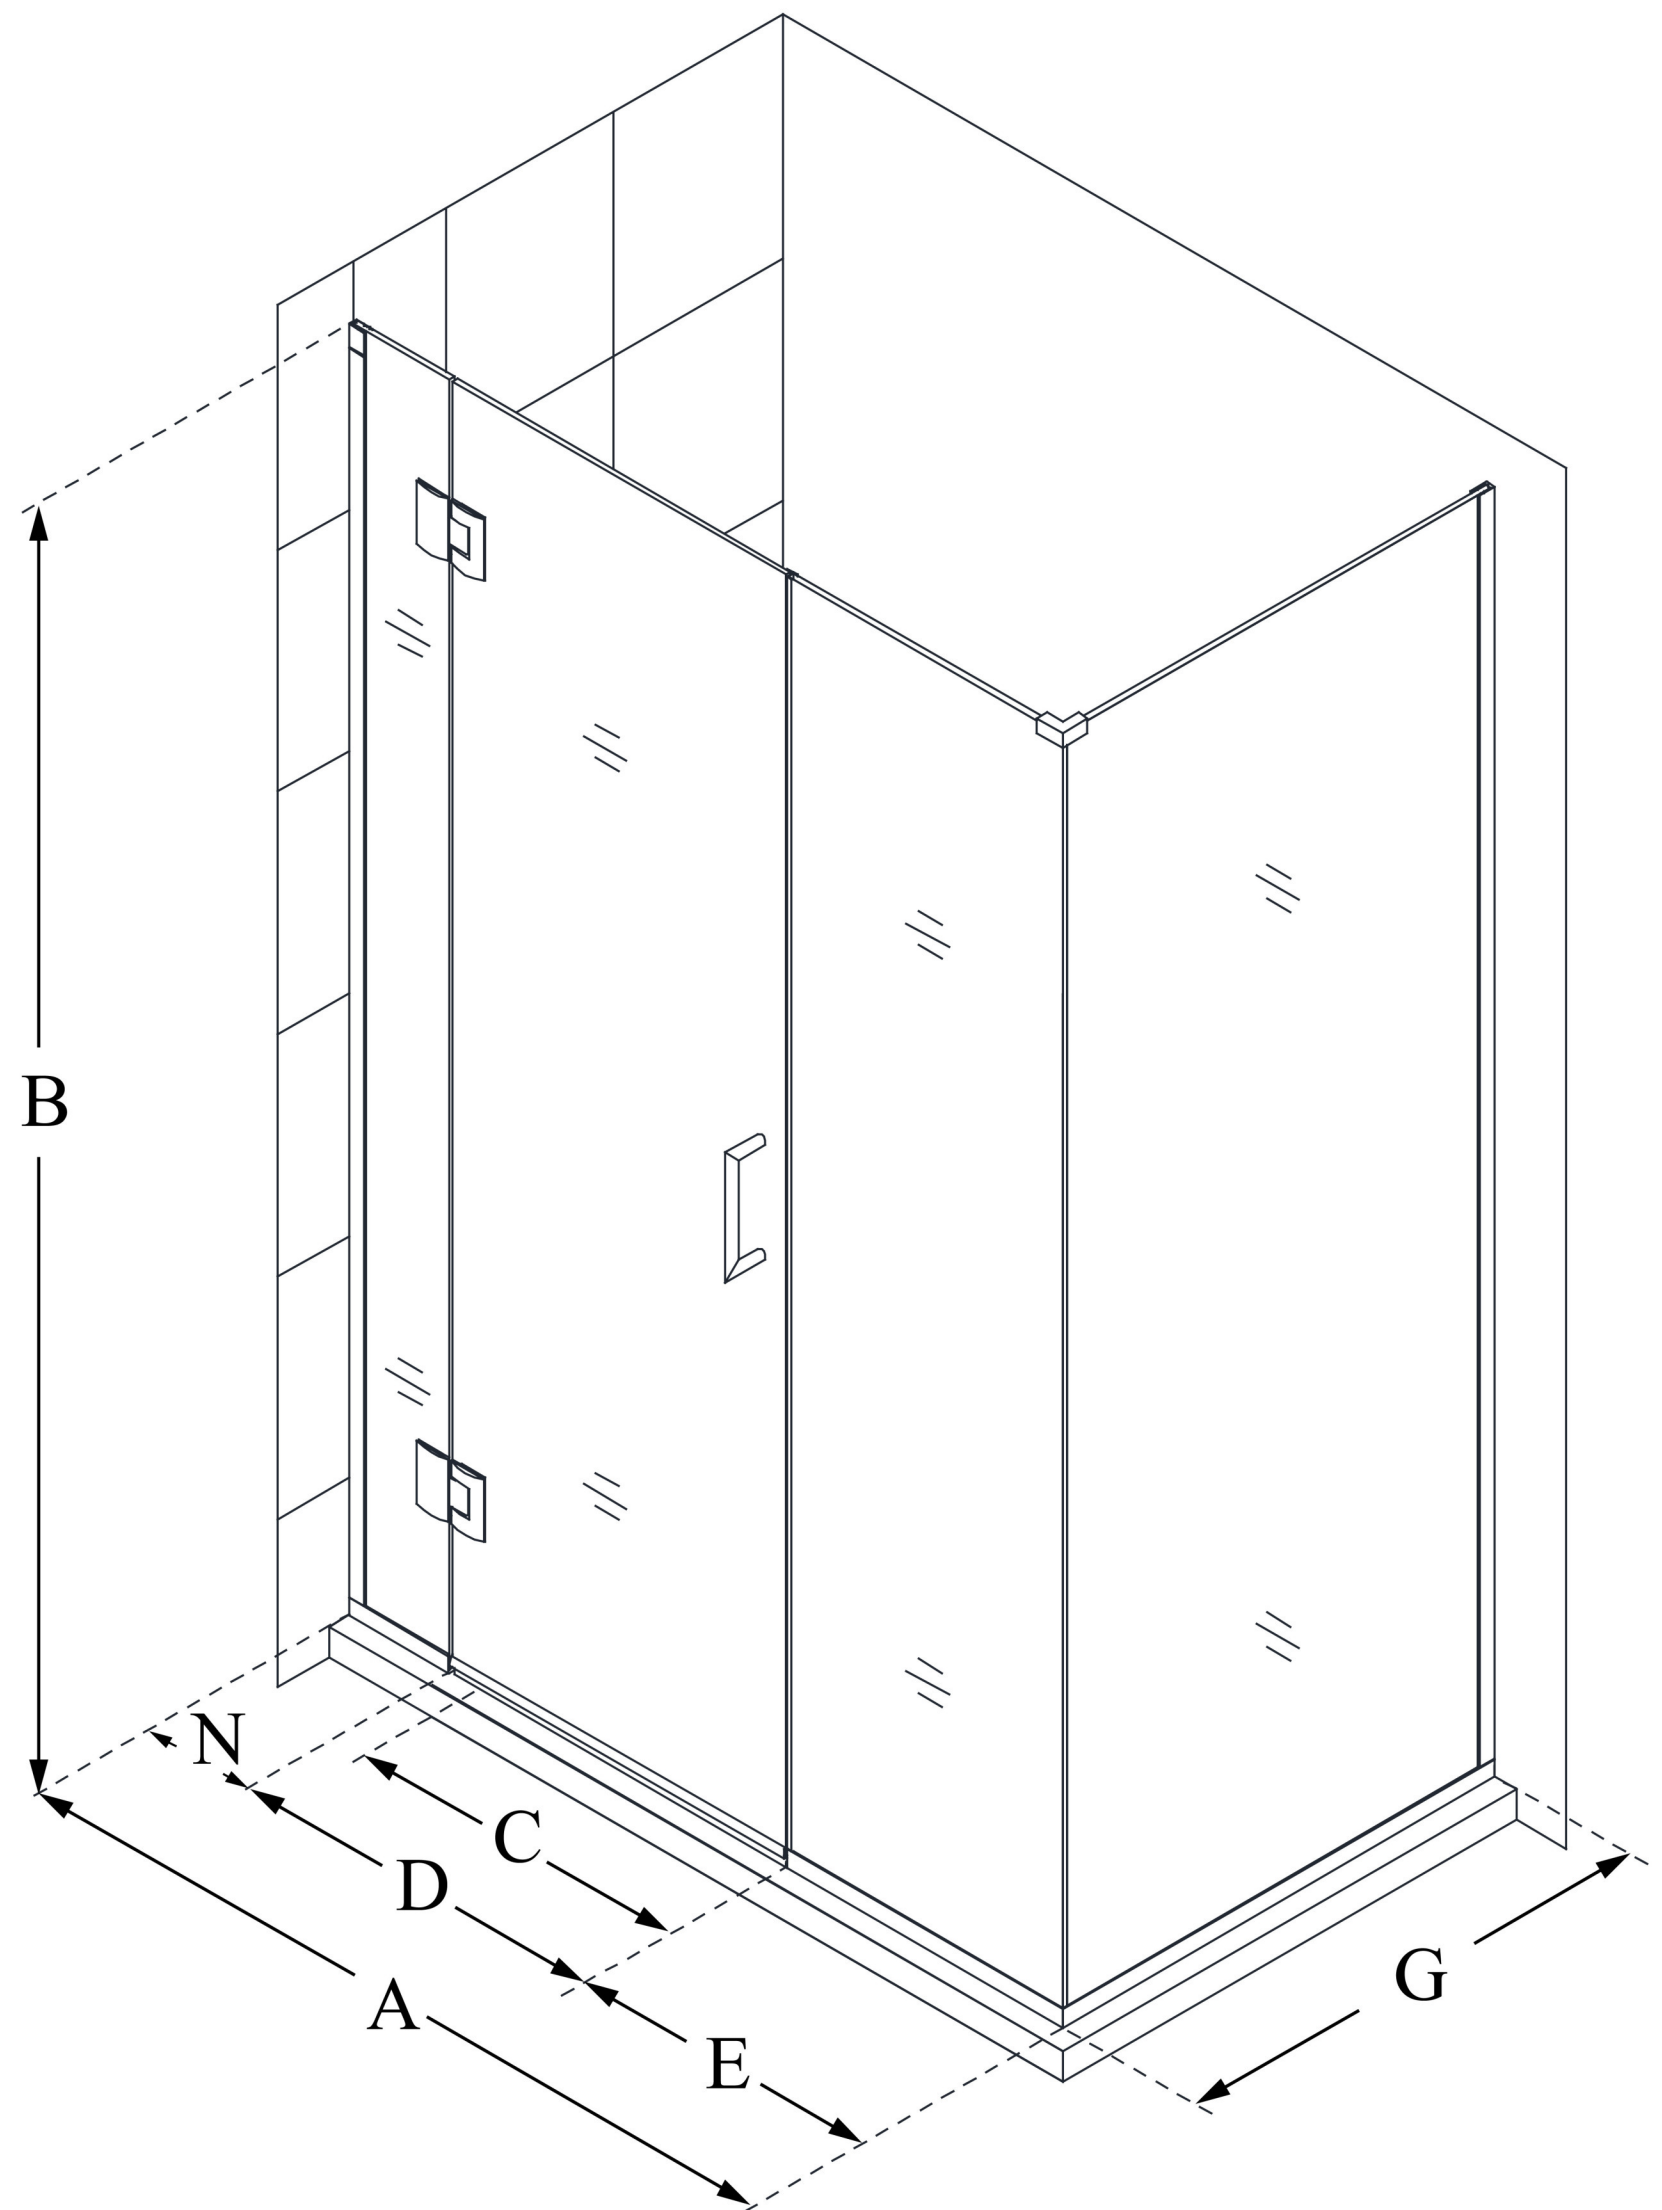

E1242230

UNIDOOR-X

DreamLine Unidoor-X 52" W x 30
3/8" D x 72" H Frameless Hinged
Shower Enclosure, Clear Glass

SWING DOOR

CONFIGURATION DIMENSIONS:

A: 52"

MODEL WIDTH

B: 72"

MODEL HEIGHT

C: 23"

ACCESS WIDTH

D: 24"

DOOR WIDTH

E: 22"

INLINE PANEL WIDTH

G: 30 3/8"

RETURN PANEL WIDTH

N: 6"

HINGE PANEL WIDTH

DreamLine reserves the right to update or modify the hardware or materials pictured without prior notice for the purpose of product improvement and customer satisfaction.