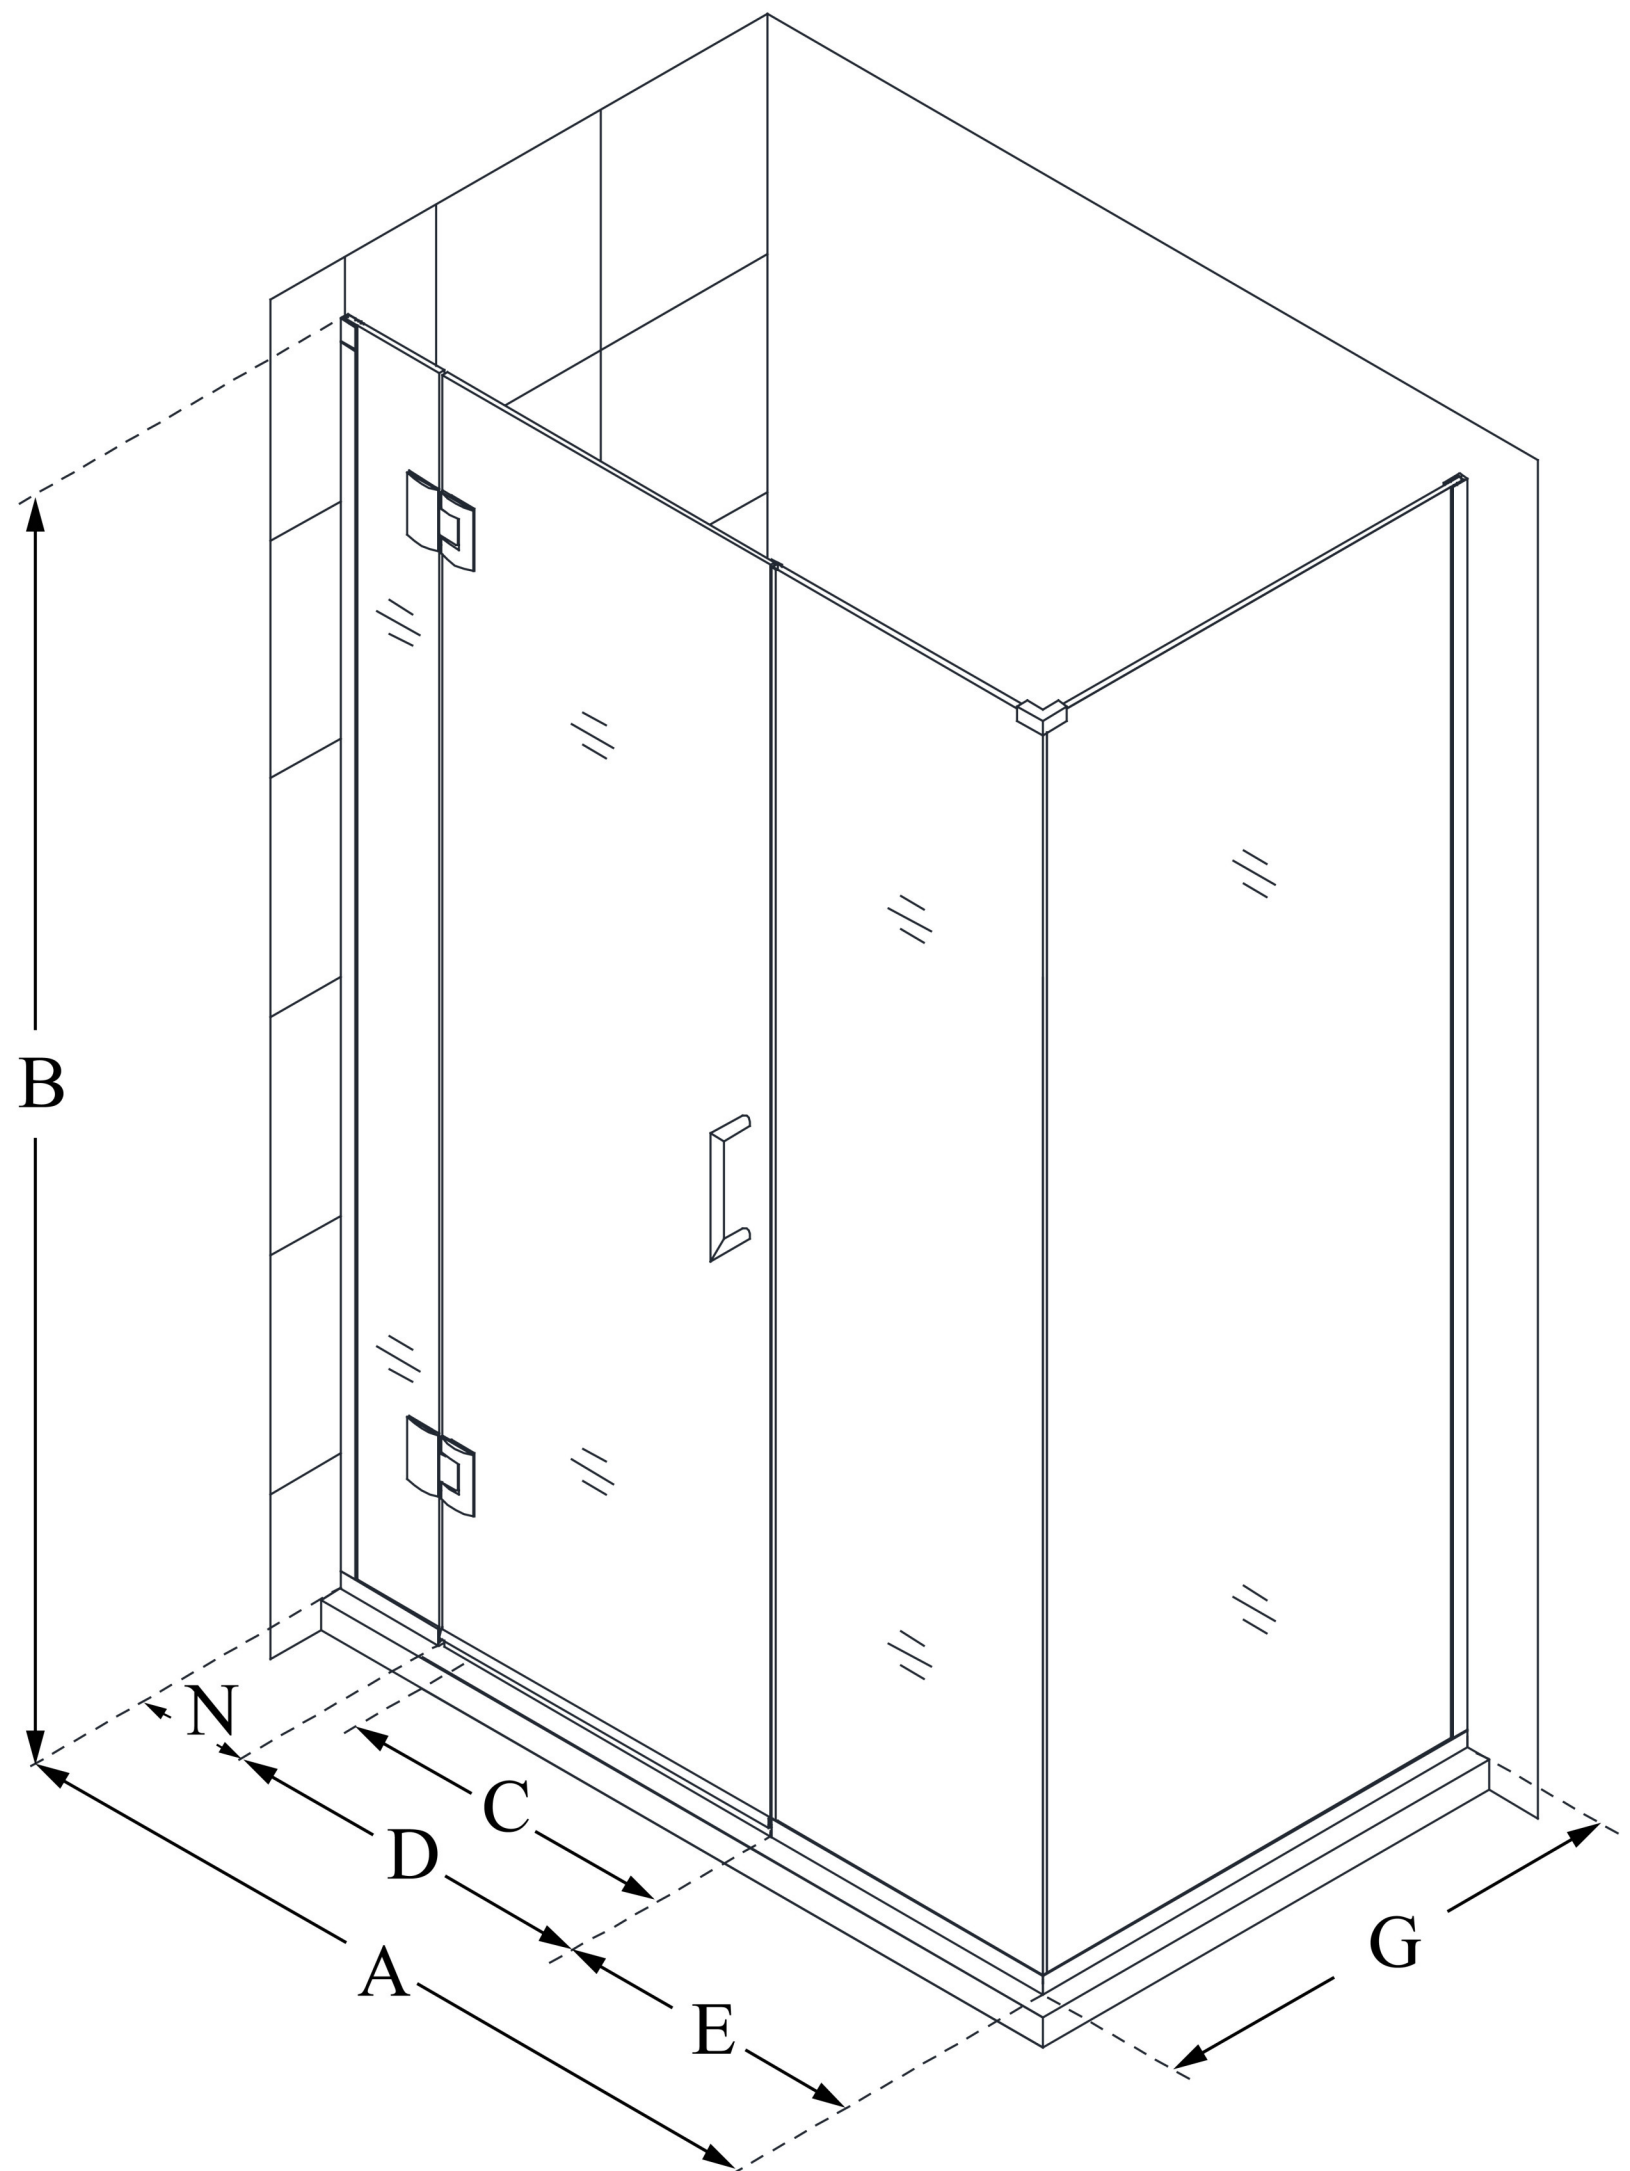

E1240634

UNIDOOR-X

DreamLine Unidoor-X 36 in. W x
34 3/8 in. D x 72 in. H Frameless
Hinged Shower Enclosure, Clear
Glass

SWING DOOR

CONFIGURATION DIMENSIONS:

A: 36 in.

MODEL WIDTH

B: 72 in.

MODEL HEIGHT

C: 23 in.

ACCESS WIDTH

D: 24 in.

DOOR WIDTH

E: 6 in.

INLINE PANEL WIDTH

G: 34 3/8 in.

RETURN PANEL WIDTH

N: 6 in.

HINGE PANEL WIDTH

DreamLine reserves the right to update or modify the hardware or materials pictured without prior notice for the purpose of product improvement and customer satisfaction.