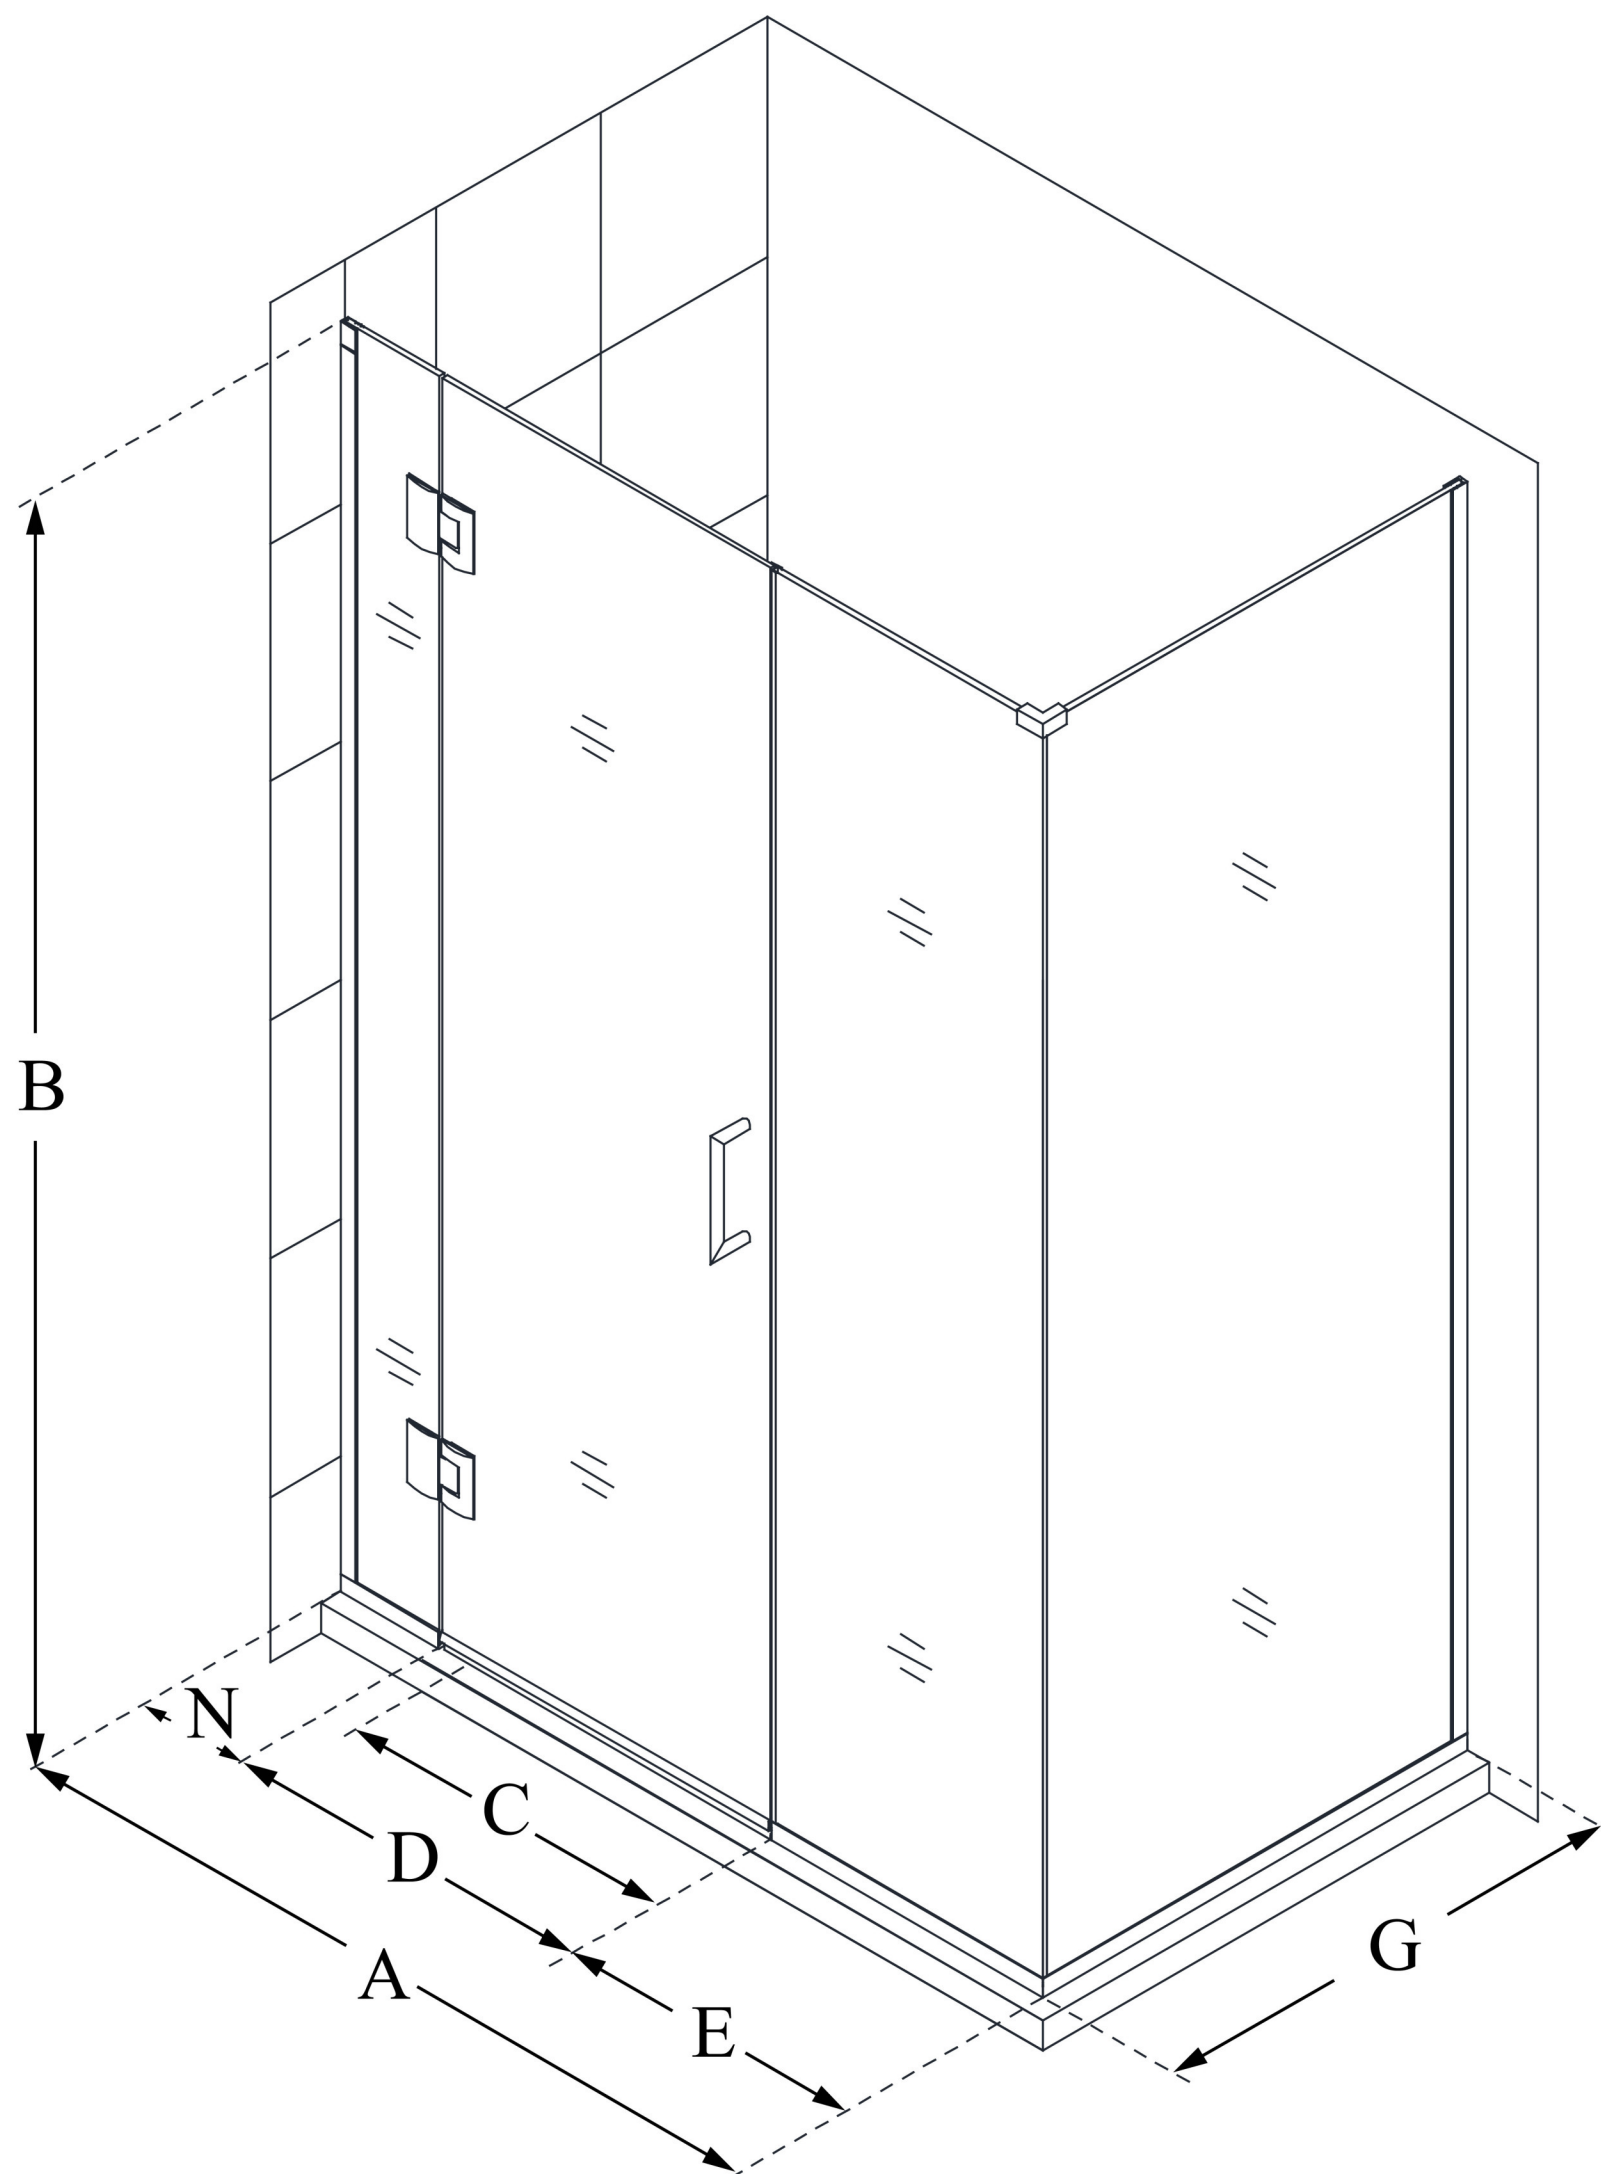

E1240630

UNIDOOR-X

DreamLine Unidoor-X 36 in. W x 30 3/8 in. D x 72 in. H Frameless Hinged Shower Enclosure, Clear Glass

SWING DOOR

**CONFIGURATION
DIMENSIONS:**

A: 36 in.

MODEL WIDTH

B: 72 in.

MODEL HEIGHT

C: 23 in.

ACCESS WIDTH

D: 24 in.

DOOR WIDTH

E: 6 in.

INLINE PANEL WIDTH

G: 30 3/8 in.

RETURN PANEL WIDTH

N: 6 in.

HINGE PANEL WIDTH

DreamLine reserves the right to update or modify the hardware or materials pictured without prior notice for the purpose of product improvement and customer satisfaction.