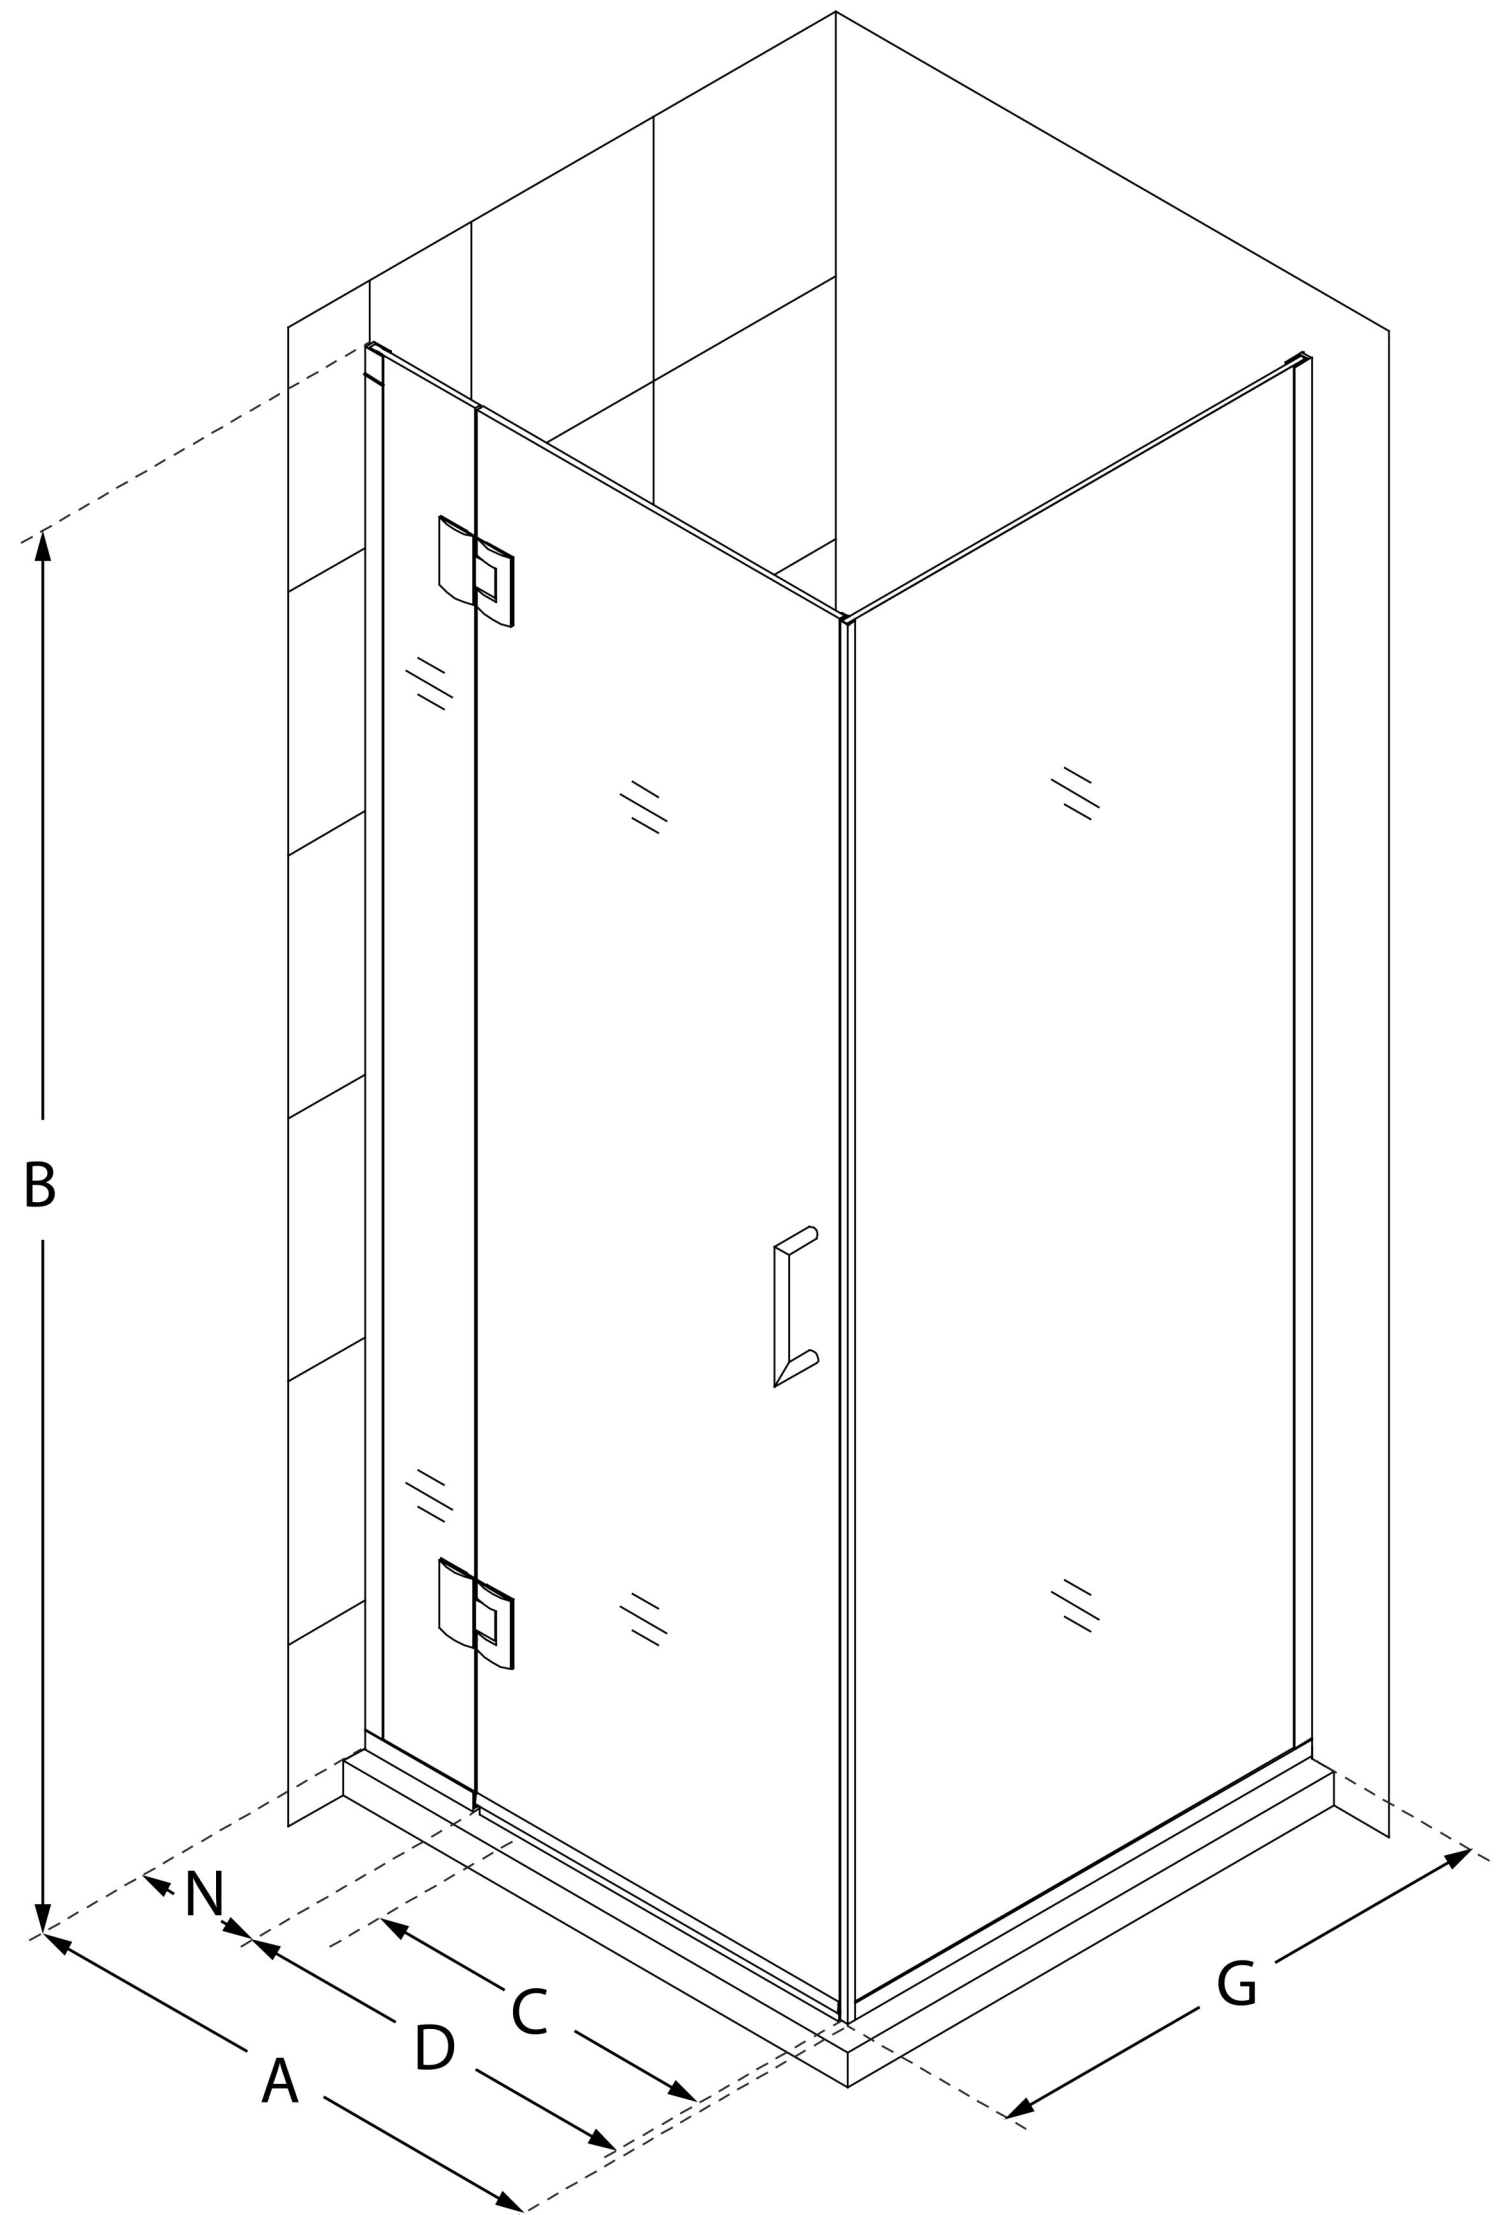

## UNIDOOR-X

DreamLine Unidoor-X 29 3/8 in.  
W x 34 in. D x 72 in. H Frameless  
Hinged Shower Enclosure, Clear  
Glass

**SWING DOOR**

### CONFIGURATION DIMENSIONS:

**A: 29 3/8 in.**

MODEL WIDTH

**B: 72 in.**

MODEL HEIGHT

**C: 22 in.**

ACCESS WIDTH

**D: 23 in.**

DOOR WIDTH

**G: 34 in.**

RETURN PANEL WIDTH

**N: 6 in.**

HINGE PANEL WIDTH

DreamLine reserves the right to update or modify the hardware or materials pictured without prior notice for the purpose of product improvement and customer satisfaction.