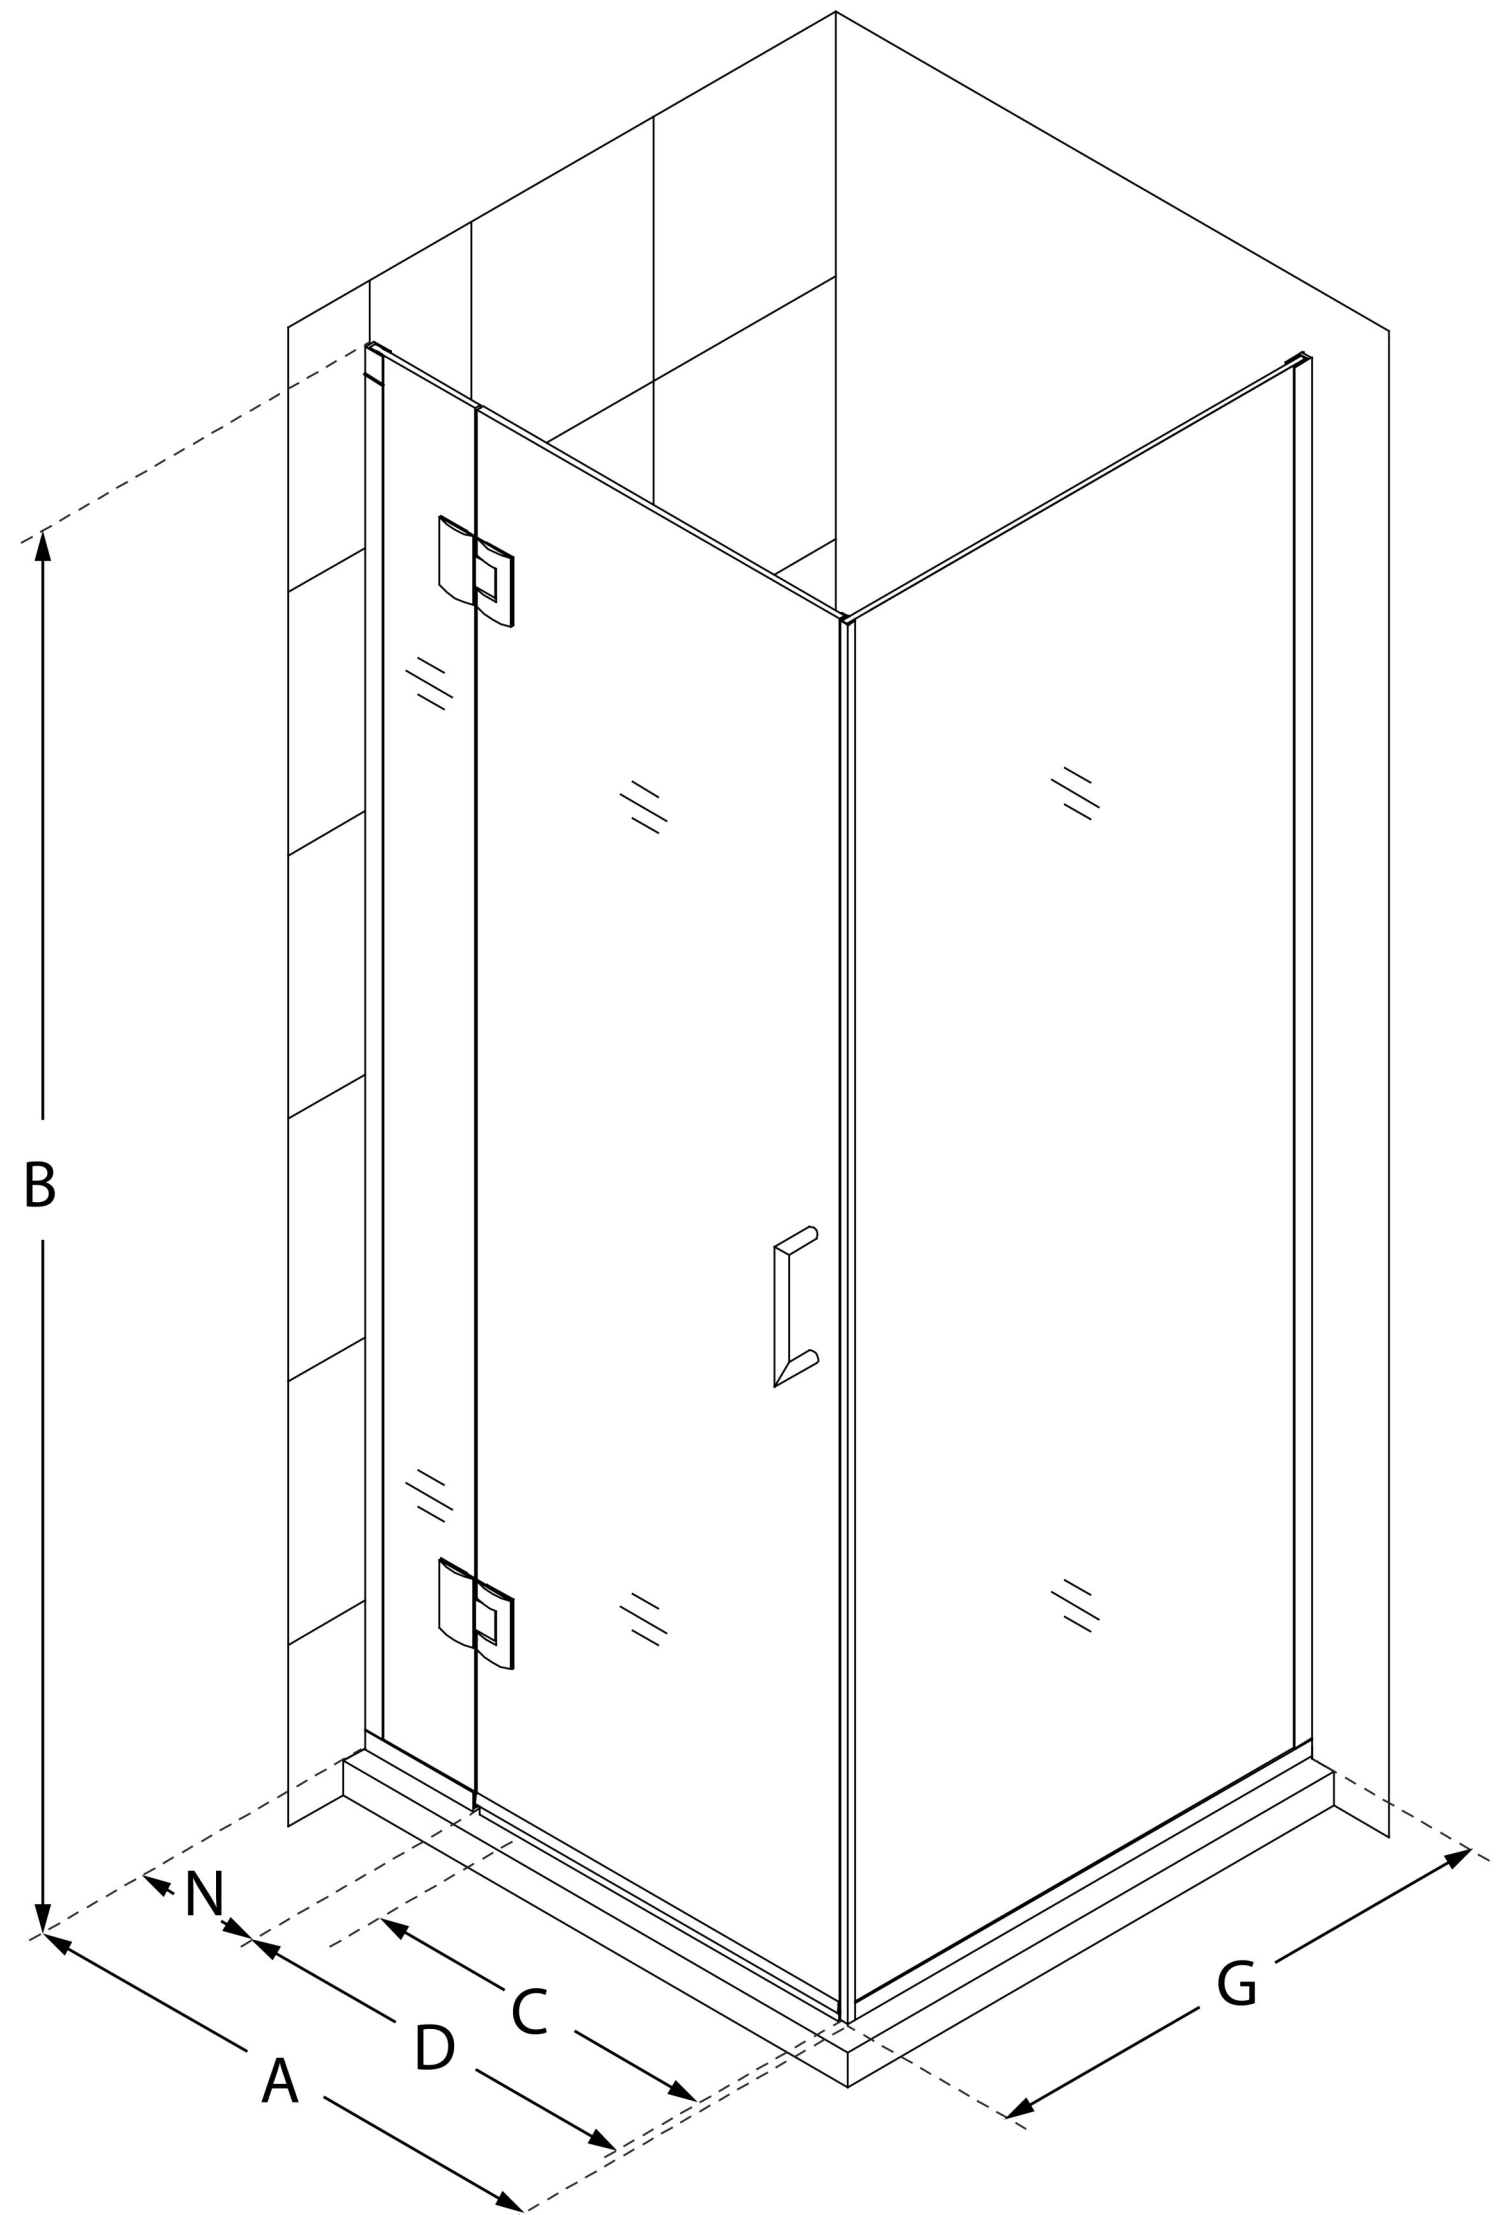

## UNIDOOR-X

DreamLine Unidoor-X 29 3/8 in.  
W x 30 in. D x 72 in. H Frameless  
Hinged Shower Enclosure, Clear  
Glass

**SWING DOOR**

### CONFIGURATION DIMENSIONS:

**A: 29 3/8 in.**

MODEL WIDTH

**B: 72 in.**

MODEL HEIGHT

**C: 22 in.**

ACCESS WIDTH

**D: 23 in.**

DOOR WIDTH

**G: 30 in.**

RETURN PANEL WIDTH

**N: 6 in.**

HINGE PANEL WIDTH

DreamLine reserves the right to update or modify the hardware or materials pictured without prior notice for the purpose of product improvement and customer satisfaction.