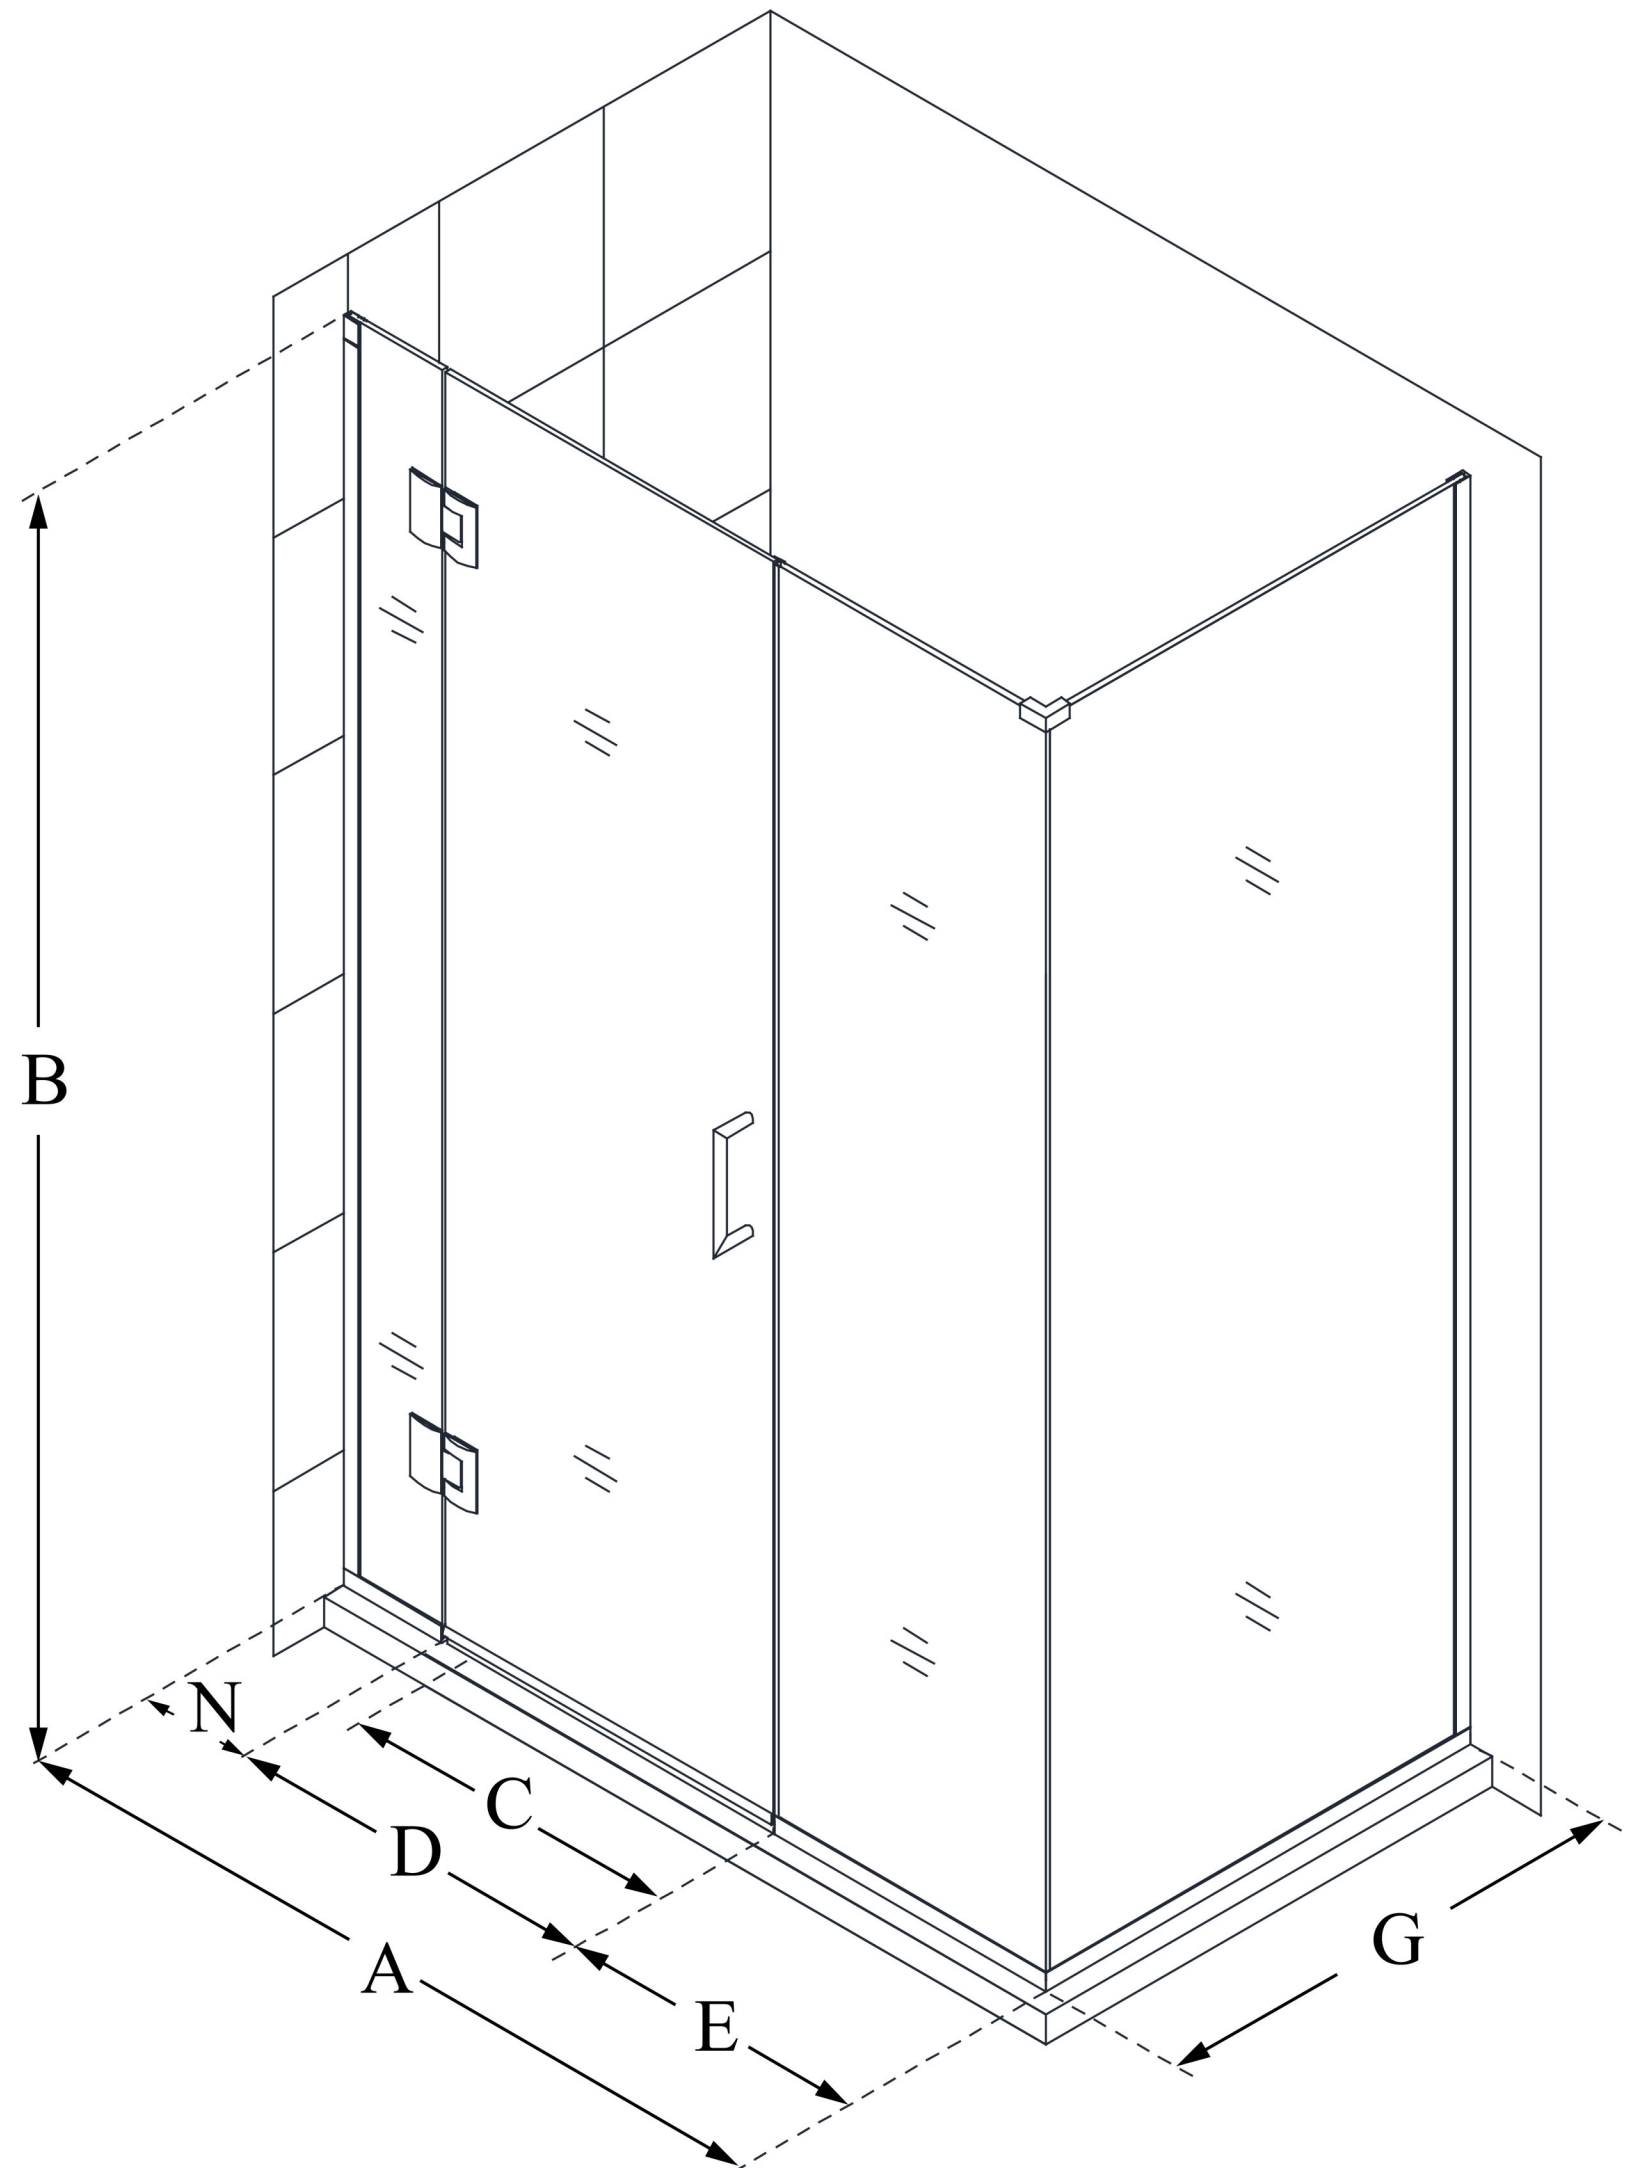

E12330534

UNIDOOR-X

DreamLine Unidoor-X 59 1/2 in. W
x 34 3/8 in. D x 72 in. H Frameless
Hinged Shower Enclosure, Clear
Glass

SWING DOOR

**CONFIGURATION
DIMENSIONS:**

A: 59 1/2 in.

MODEL WIDTH

B: 72 in.

MODEL HEIGHT

C: 22 in.

ACCESS WIDTH

D: 23 in.

DOOR WIDTH

E: 30 1/2 in.

INLINE PANEL WIDTH

G: 34 3/8 in.

RETURN PANEL WIDTH

N: 6 in.

HINGE PANEL WIDTH

DreamLine reserves the right to update or modify the hardware or materials pictured without prior notice for the purpose of product improvement and customer satisfaction.