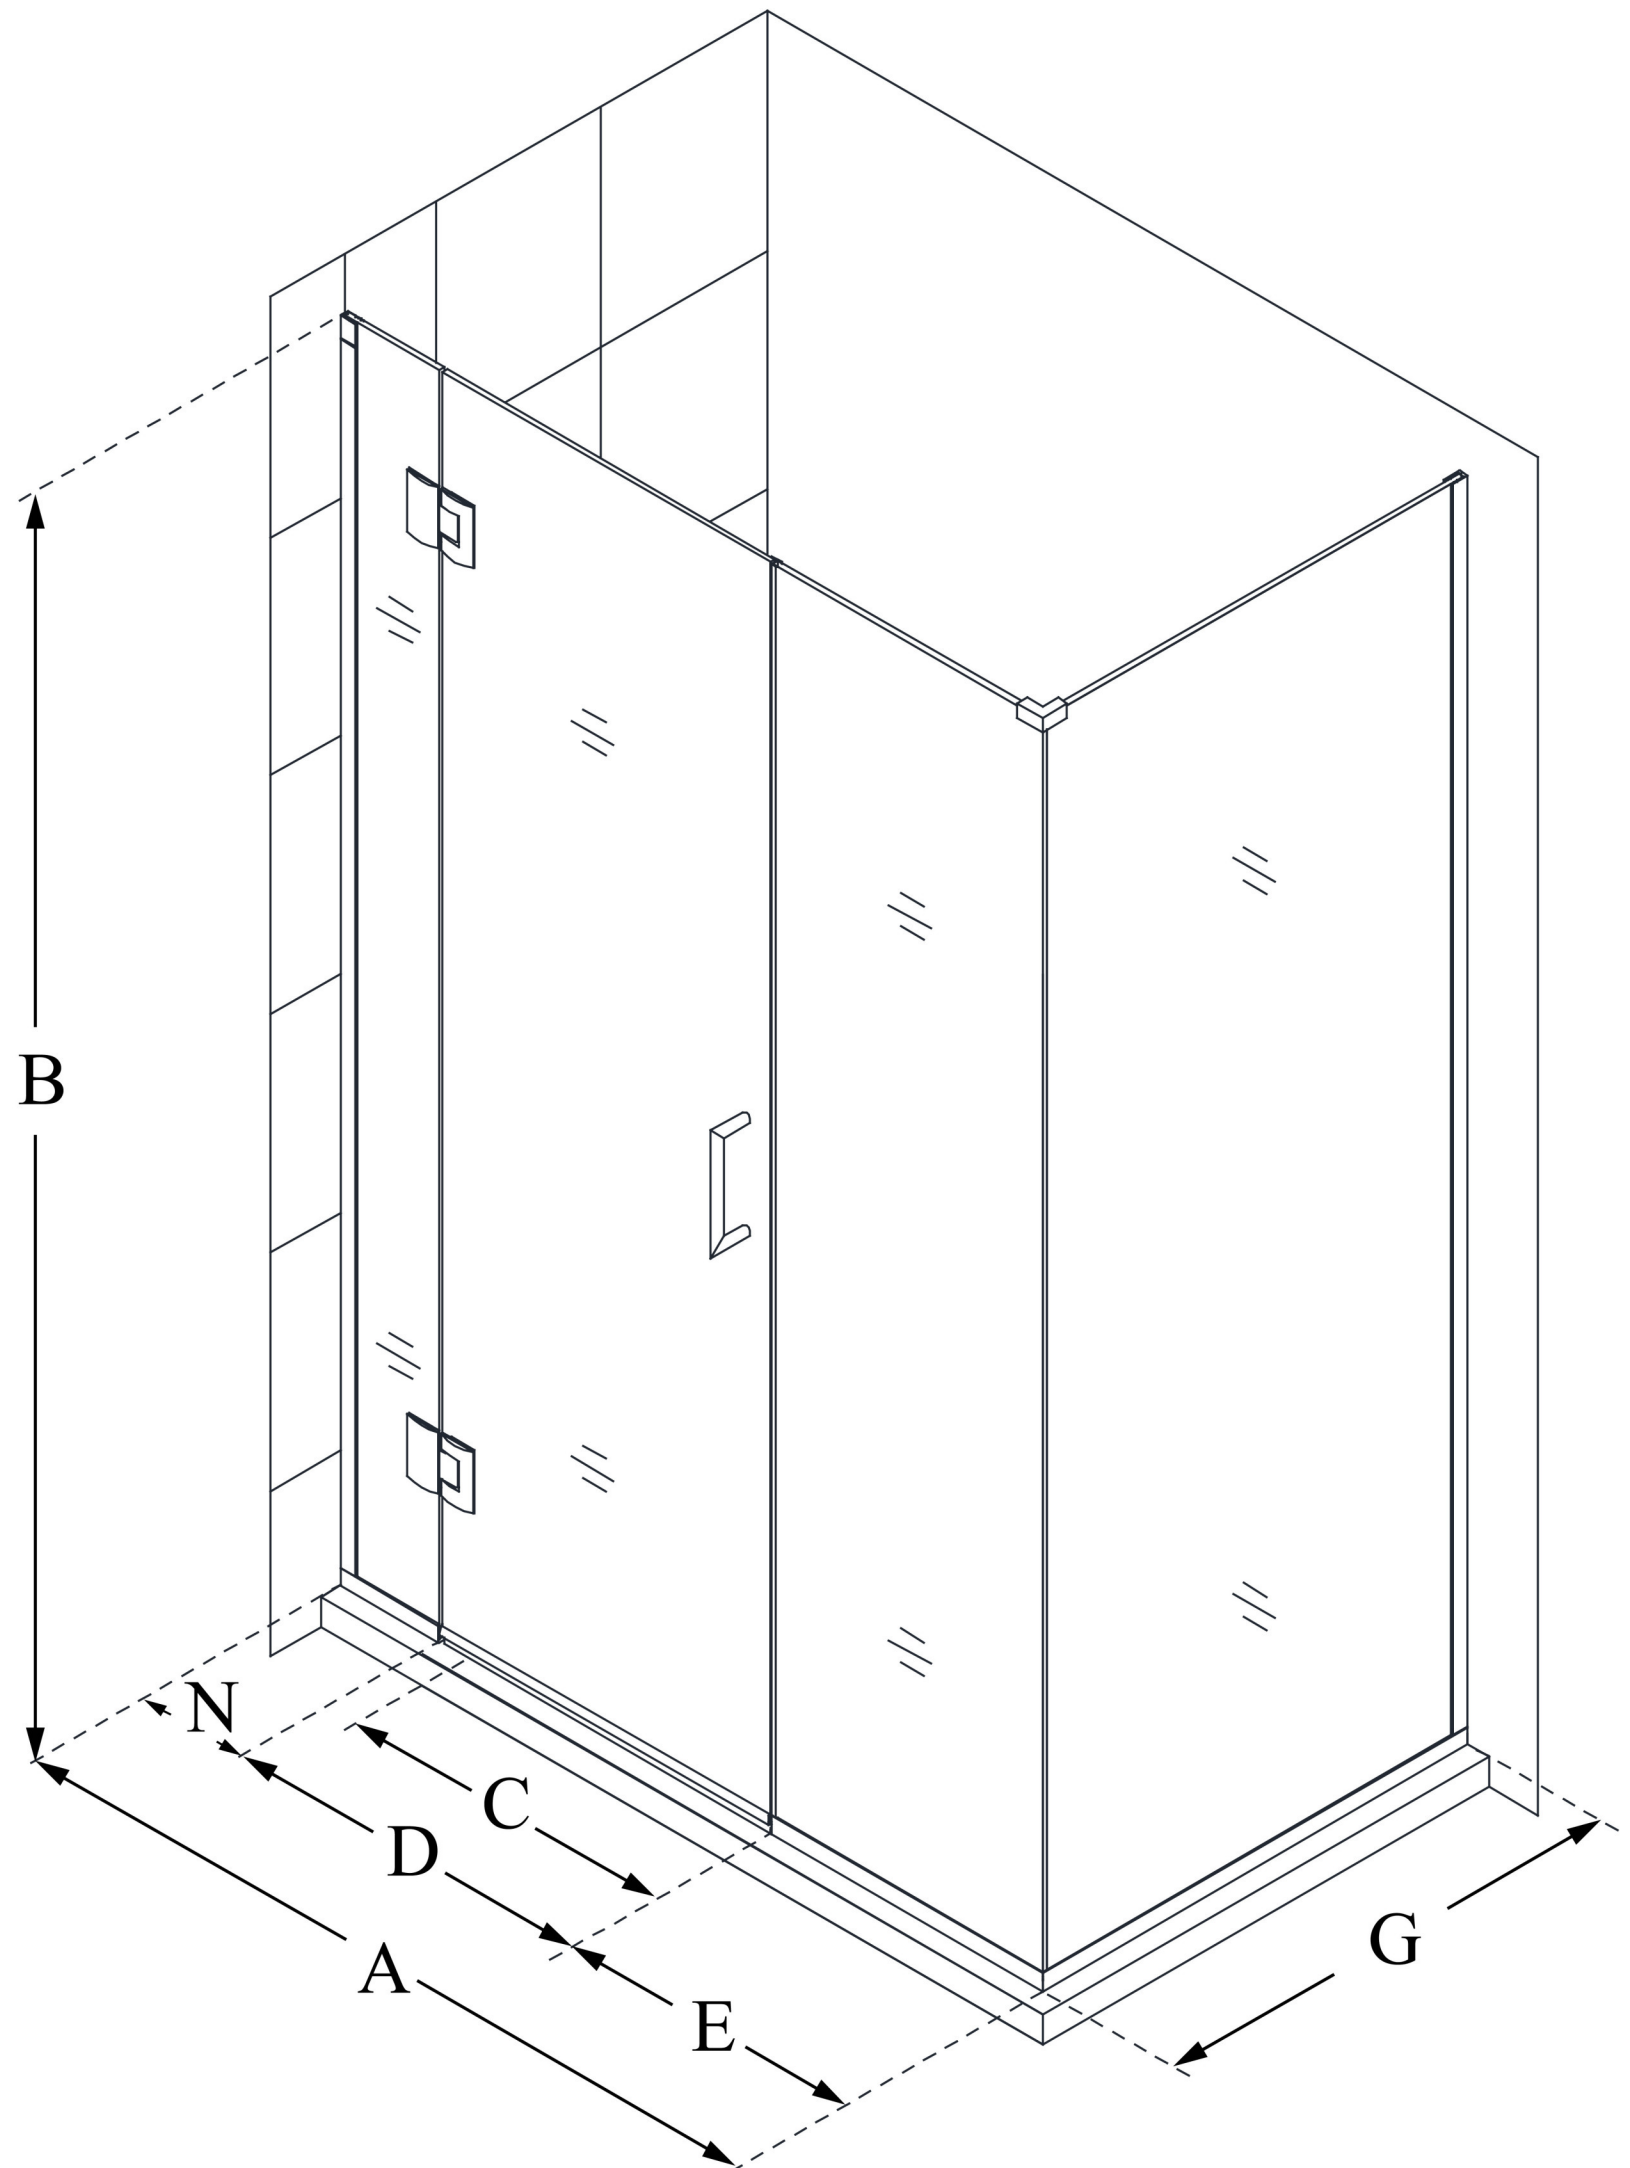

E12330530

UNIDOOR-X

DreamLine Unidoor-X 59 1/2 in. W
x 30 3/8 in. D x 72 in. H Frameless
Hinged Shower Enclosure, Clear
Glass

SWING DOOR

**CONFIGURATION
DIMENSIONS:**

A: 59 1/2 in.

MODEL WIDTH

B: 72 in.

MODEL HEIGHT

C: 22 in.

ACCESS WIDTH

D: 23 in.

DOOR WIDTH

E: 30 1/2 in.

INLINE PANEL WIDTH

G: 30 3/8 in.

RETURN PANEL WIDTH

N: 6 in.

HINGE PANEL WIDTH

DreamLine reserves the right to update or modify the hardware or materials pictured without prior notice for the purpose of product improvement and customer satisfaction.