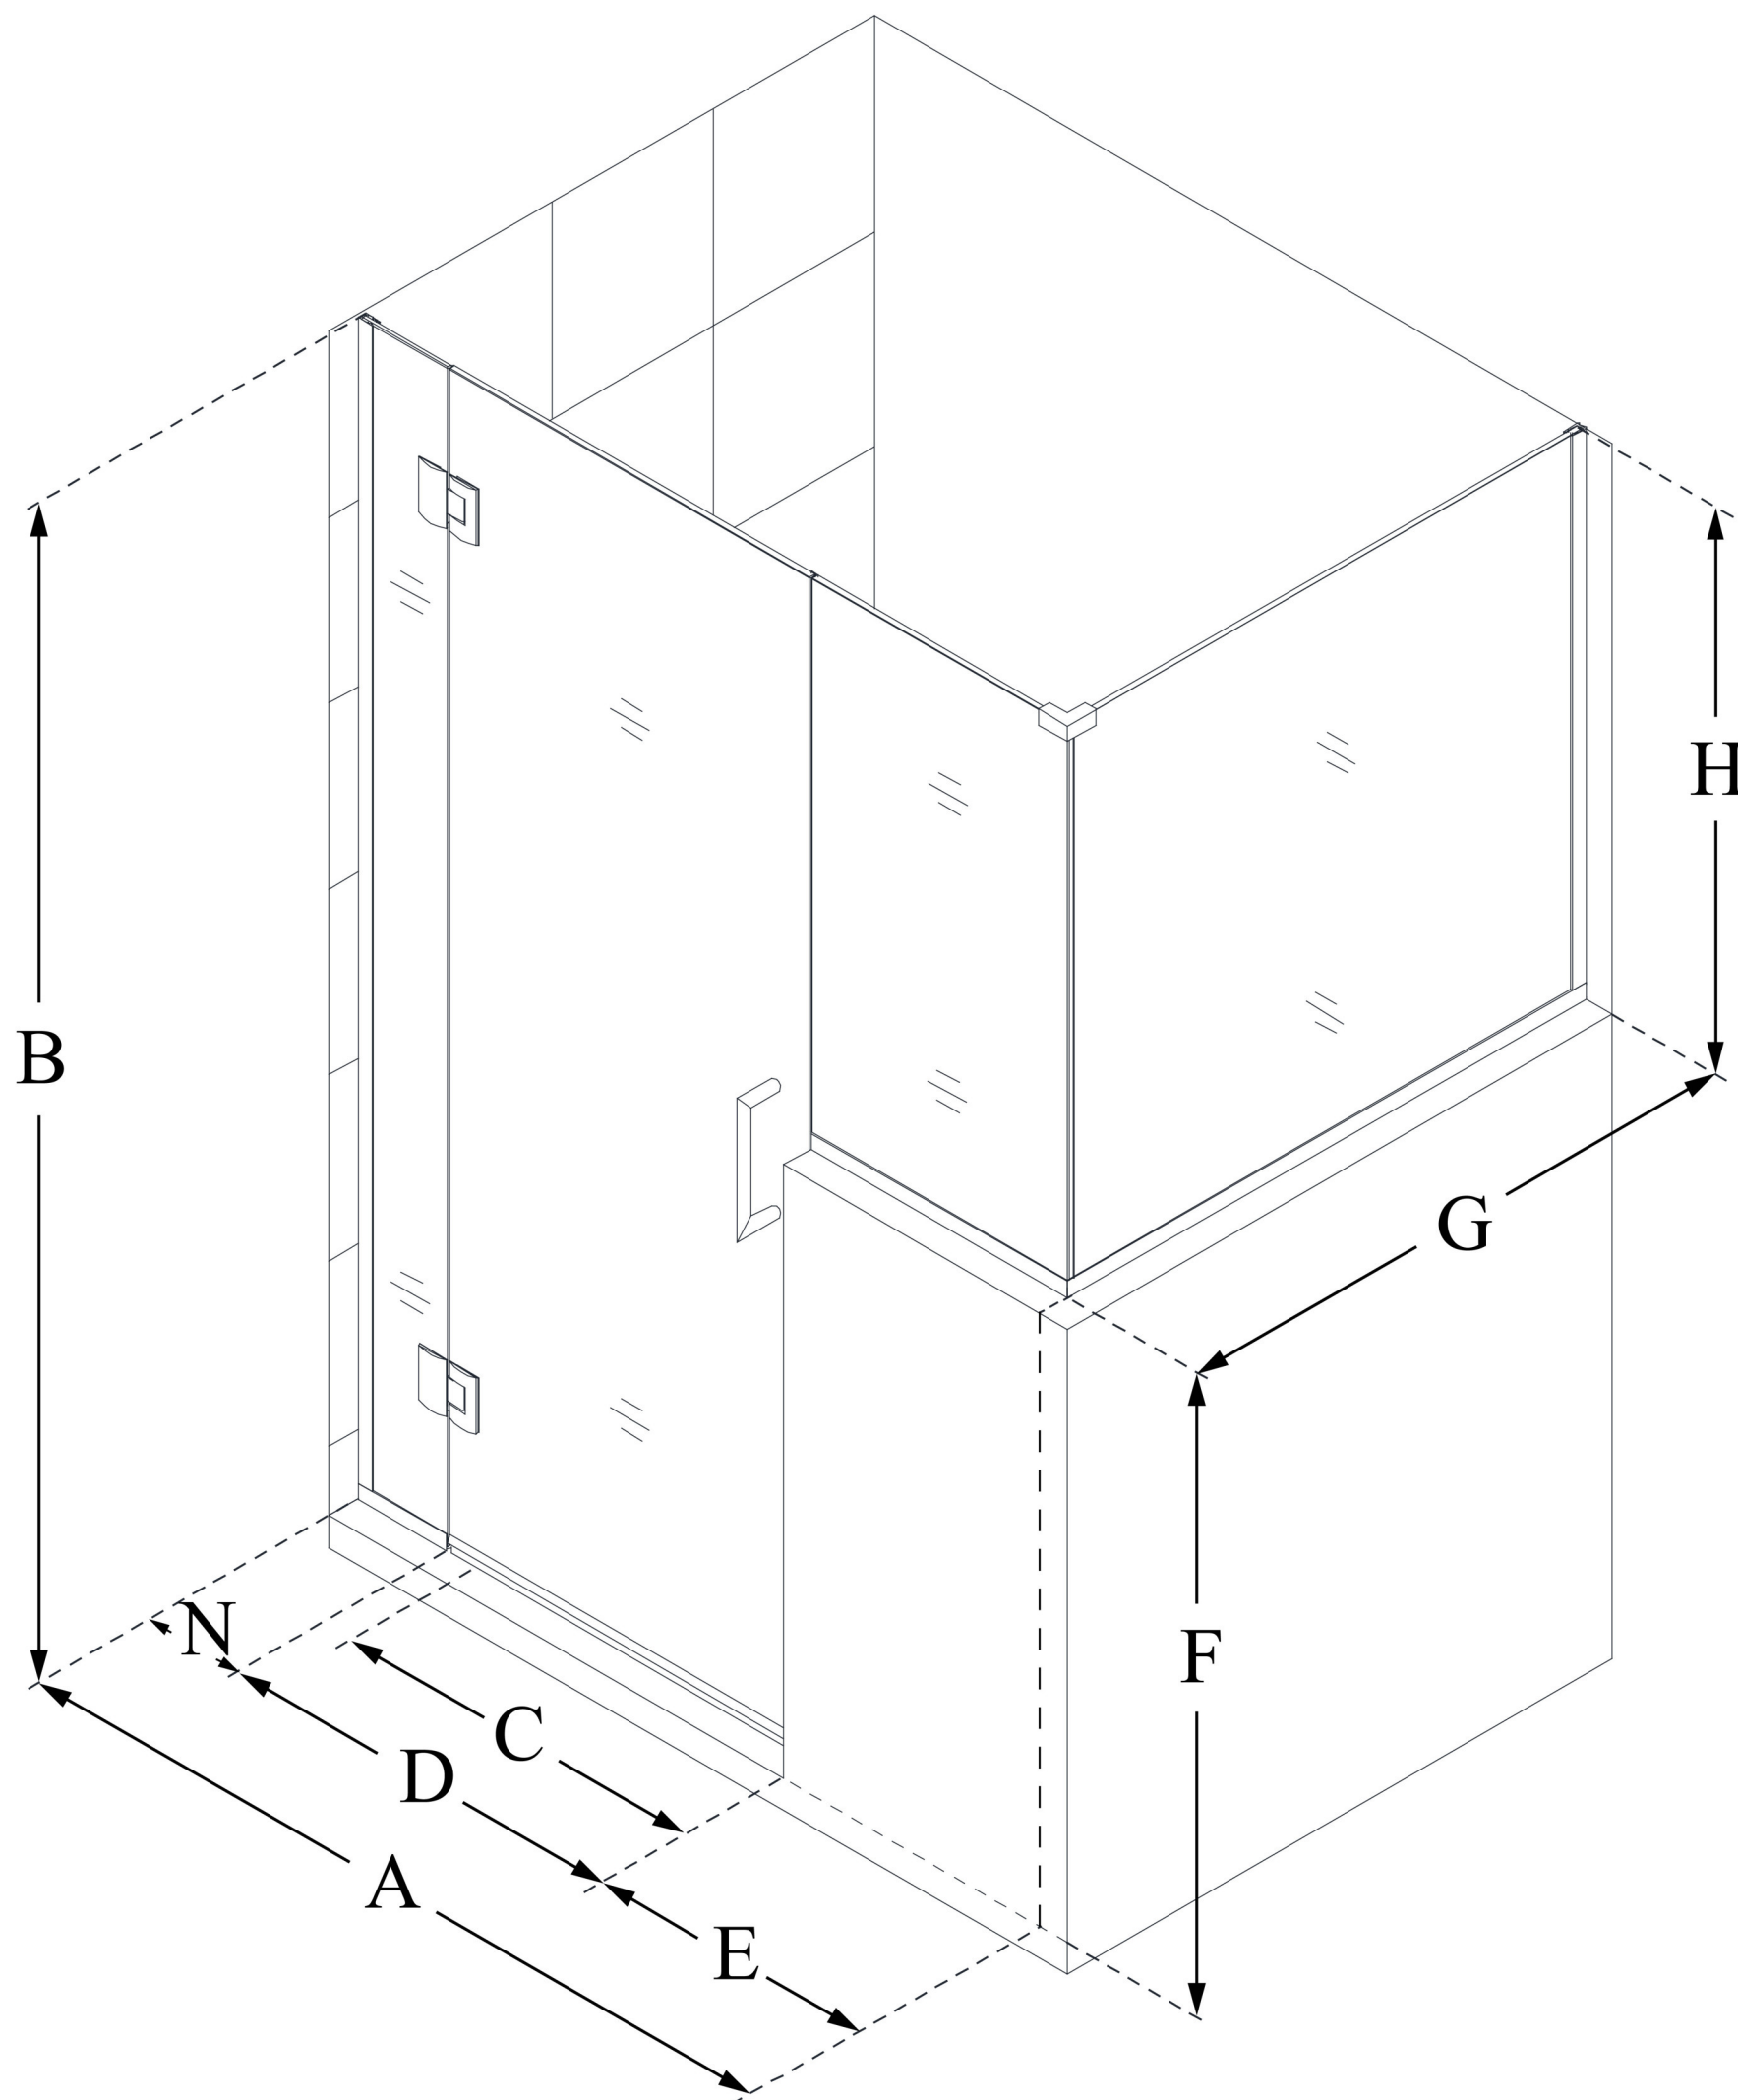

## UNIDOOR-X

DreamLine Unidoor-X 59 in. W x  
36 3/8 in. D x 72 in. H Frameless  
Hinged Shower Enclosure, Clear  
Glass

**SWING DOOR**

### CONFIGURATION DIMENSIONS:

**A: 59 in.**

MODEL WIDTH

**B: 72 in.**

MODEL HEIGHT

**C: 22 in.**

ACCESS WIDTH

**D: 23 in.**

DOOR WIDTH

**E: 30 in.**

INLINE BUTTRESS PANEL WIDTH

**F: 36 in.**

BUTTRESS WALL HEIGHT

**G: 36 3/8 in.**

RETURN PANEL WIDTH

**H: 36 in.**

BUTTRESS GLASS HEIGHT

**N: 6 in.**

HINGE PANEL WIDTH

DreamLine reserves the right to update or modify the hardware or materials pictured without prior notice for the purpose of product improvement and customer satisfaction.