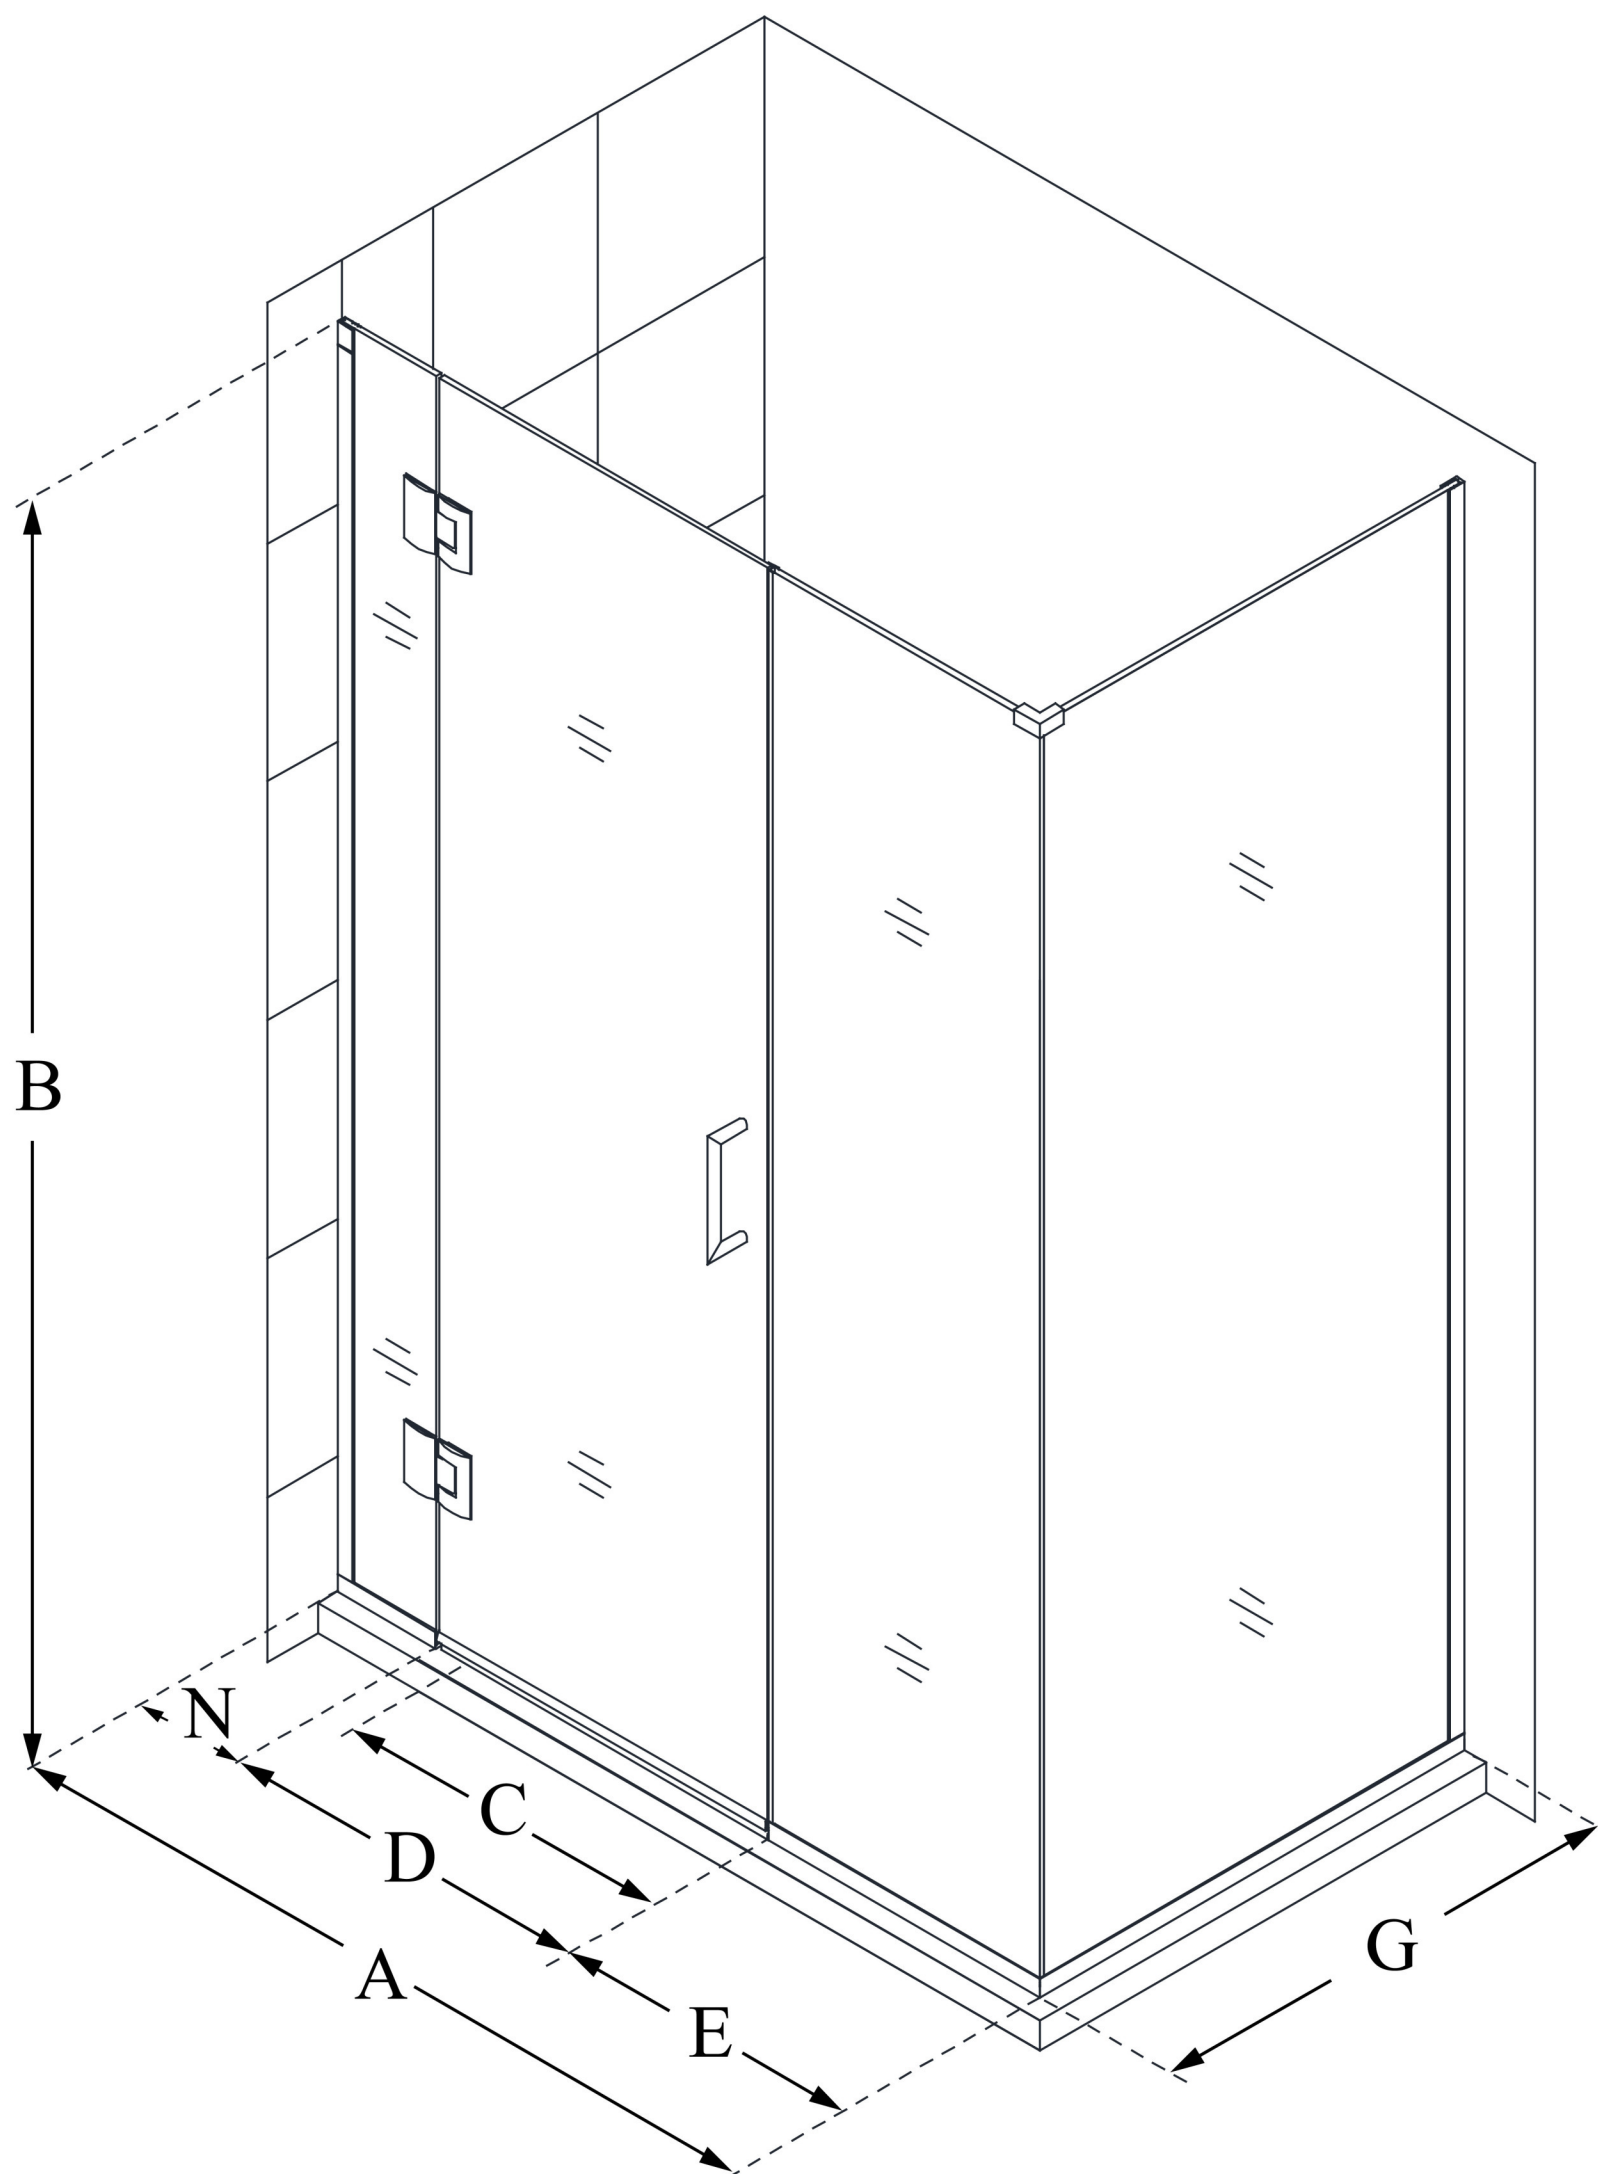

E1233034

UNIDOOR-X

DreamLine Unidoor-X 59 in. W x
34 3/8 in. D x 72 in. H Frameless
Hinged Shower Enclosure, Clear
Glass

SWING DOOR

**CONFIGURATION
DIMENSIONS:**

A: 59 in.

MODEL WIDTH

B: 72 in.

MODEL HEIGHT

C: 22 in.

ACCESS WIDTH

D: 23 in.

DOOR WIDTH

E: 30 in.

INLINE PANEL WIDTH

G: 34 3/8 in.

RETURN PANEL WIDTH

N: 6 in.

HINGE PANEL WIDTH

DreamLine reserves the right to update or modify the hardware or materials pictured without prior notice for the purpose of product improvement and customer satisfaction.