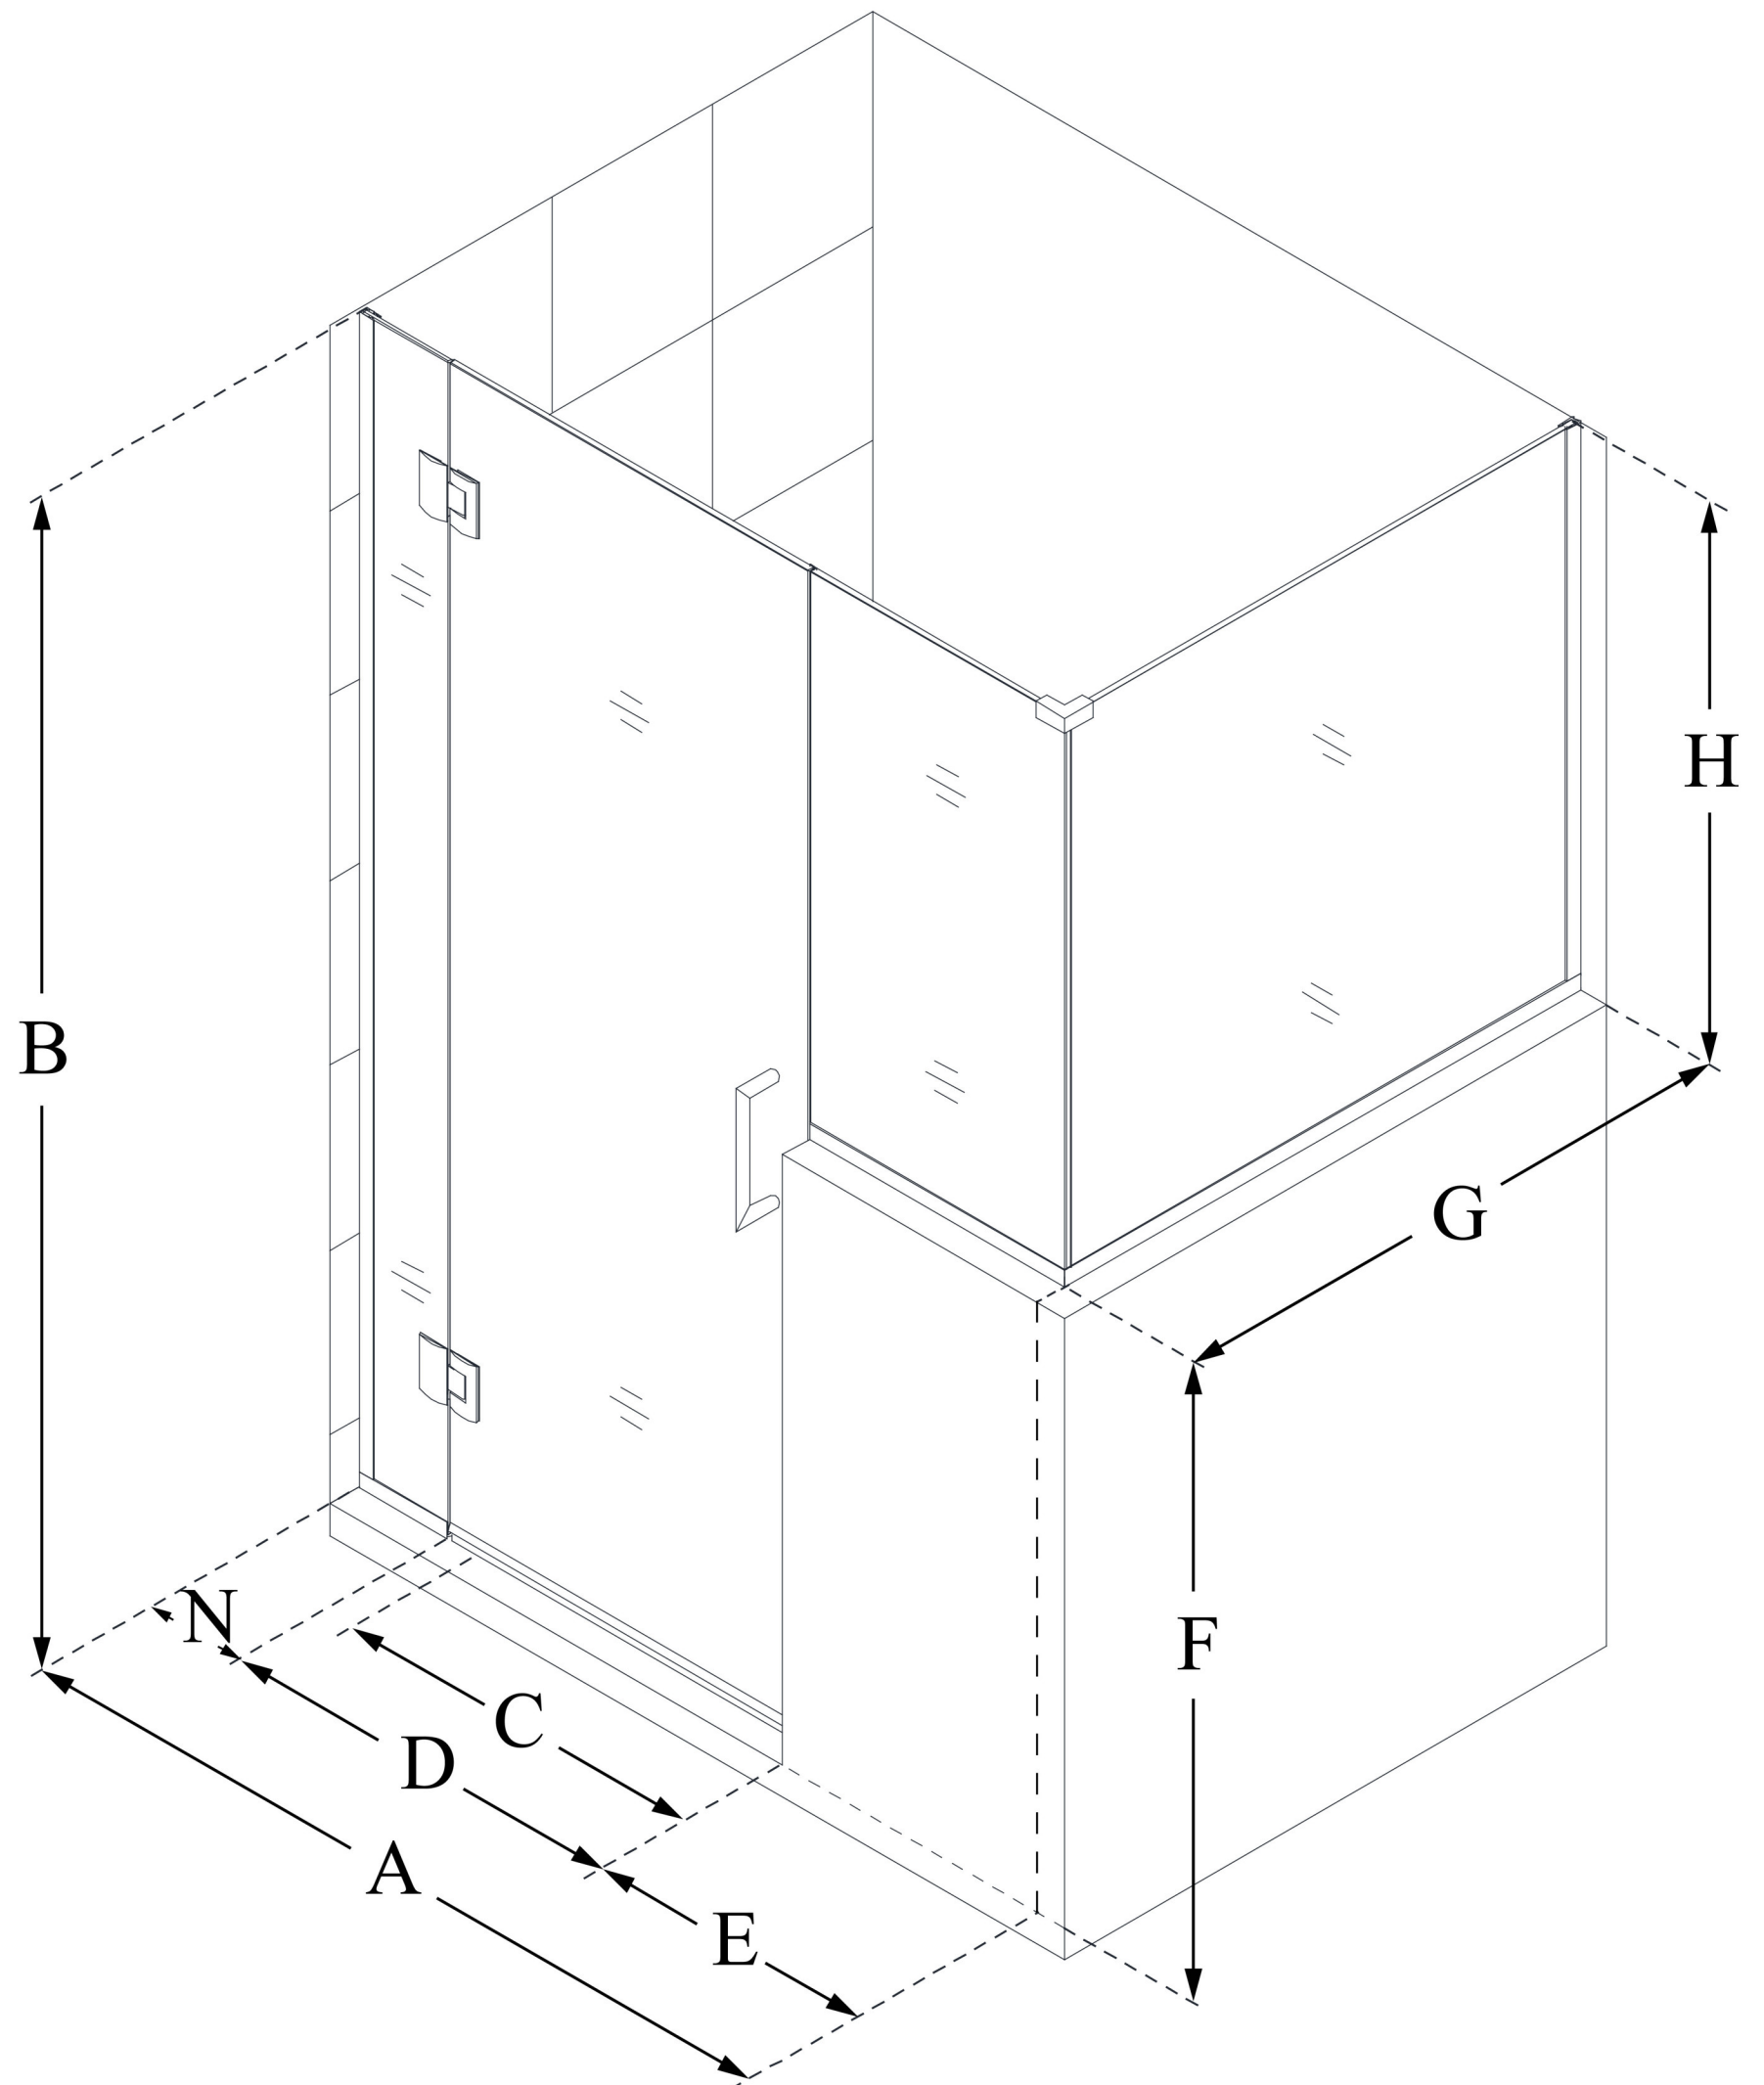

E123303436

UNIDOOR-X

DreamLine Unidoor-X 59 in. W x 36 3/8 in. D x 72 in. H Frameless Hinged Shower Enclosure, Clear Glass

SWING DOOR

CONFIGURATION DIMENSIONS:

A: 59 in.

MODEL WIDTH

B: 72 in.

MODEL HEIGHT

C: 22 in.

ACCESS WIDTH

D: 23 in.

DOOR WIDTH

E: 30 in.

INLINE BUTTRESS PANEL WIDTH

F: 38 in.

BUTTRESS WALL HEIGHT

G: 36 3/8 in.

RETURN PANEL WIDTH

H: 34 in.

BUTTRESS GLASS HEIGHT

N: 6 in.

HINGE PANEL WIDTH

DreamLine reserves the right to update or modify the hardware or materials pictured without prior notice for the purpose of product improvement and customer satisfaction.