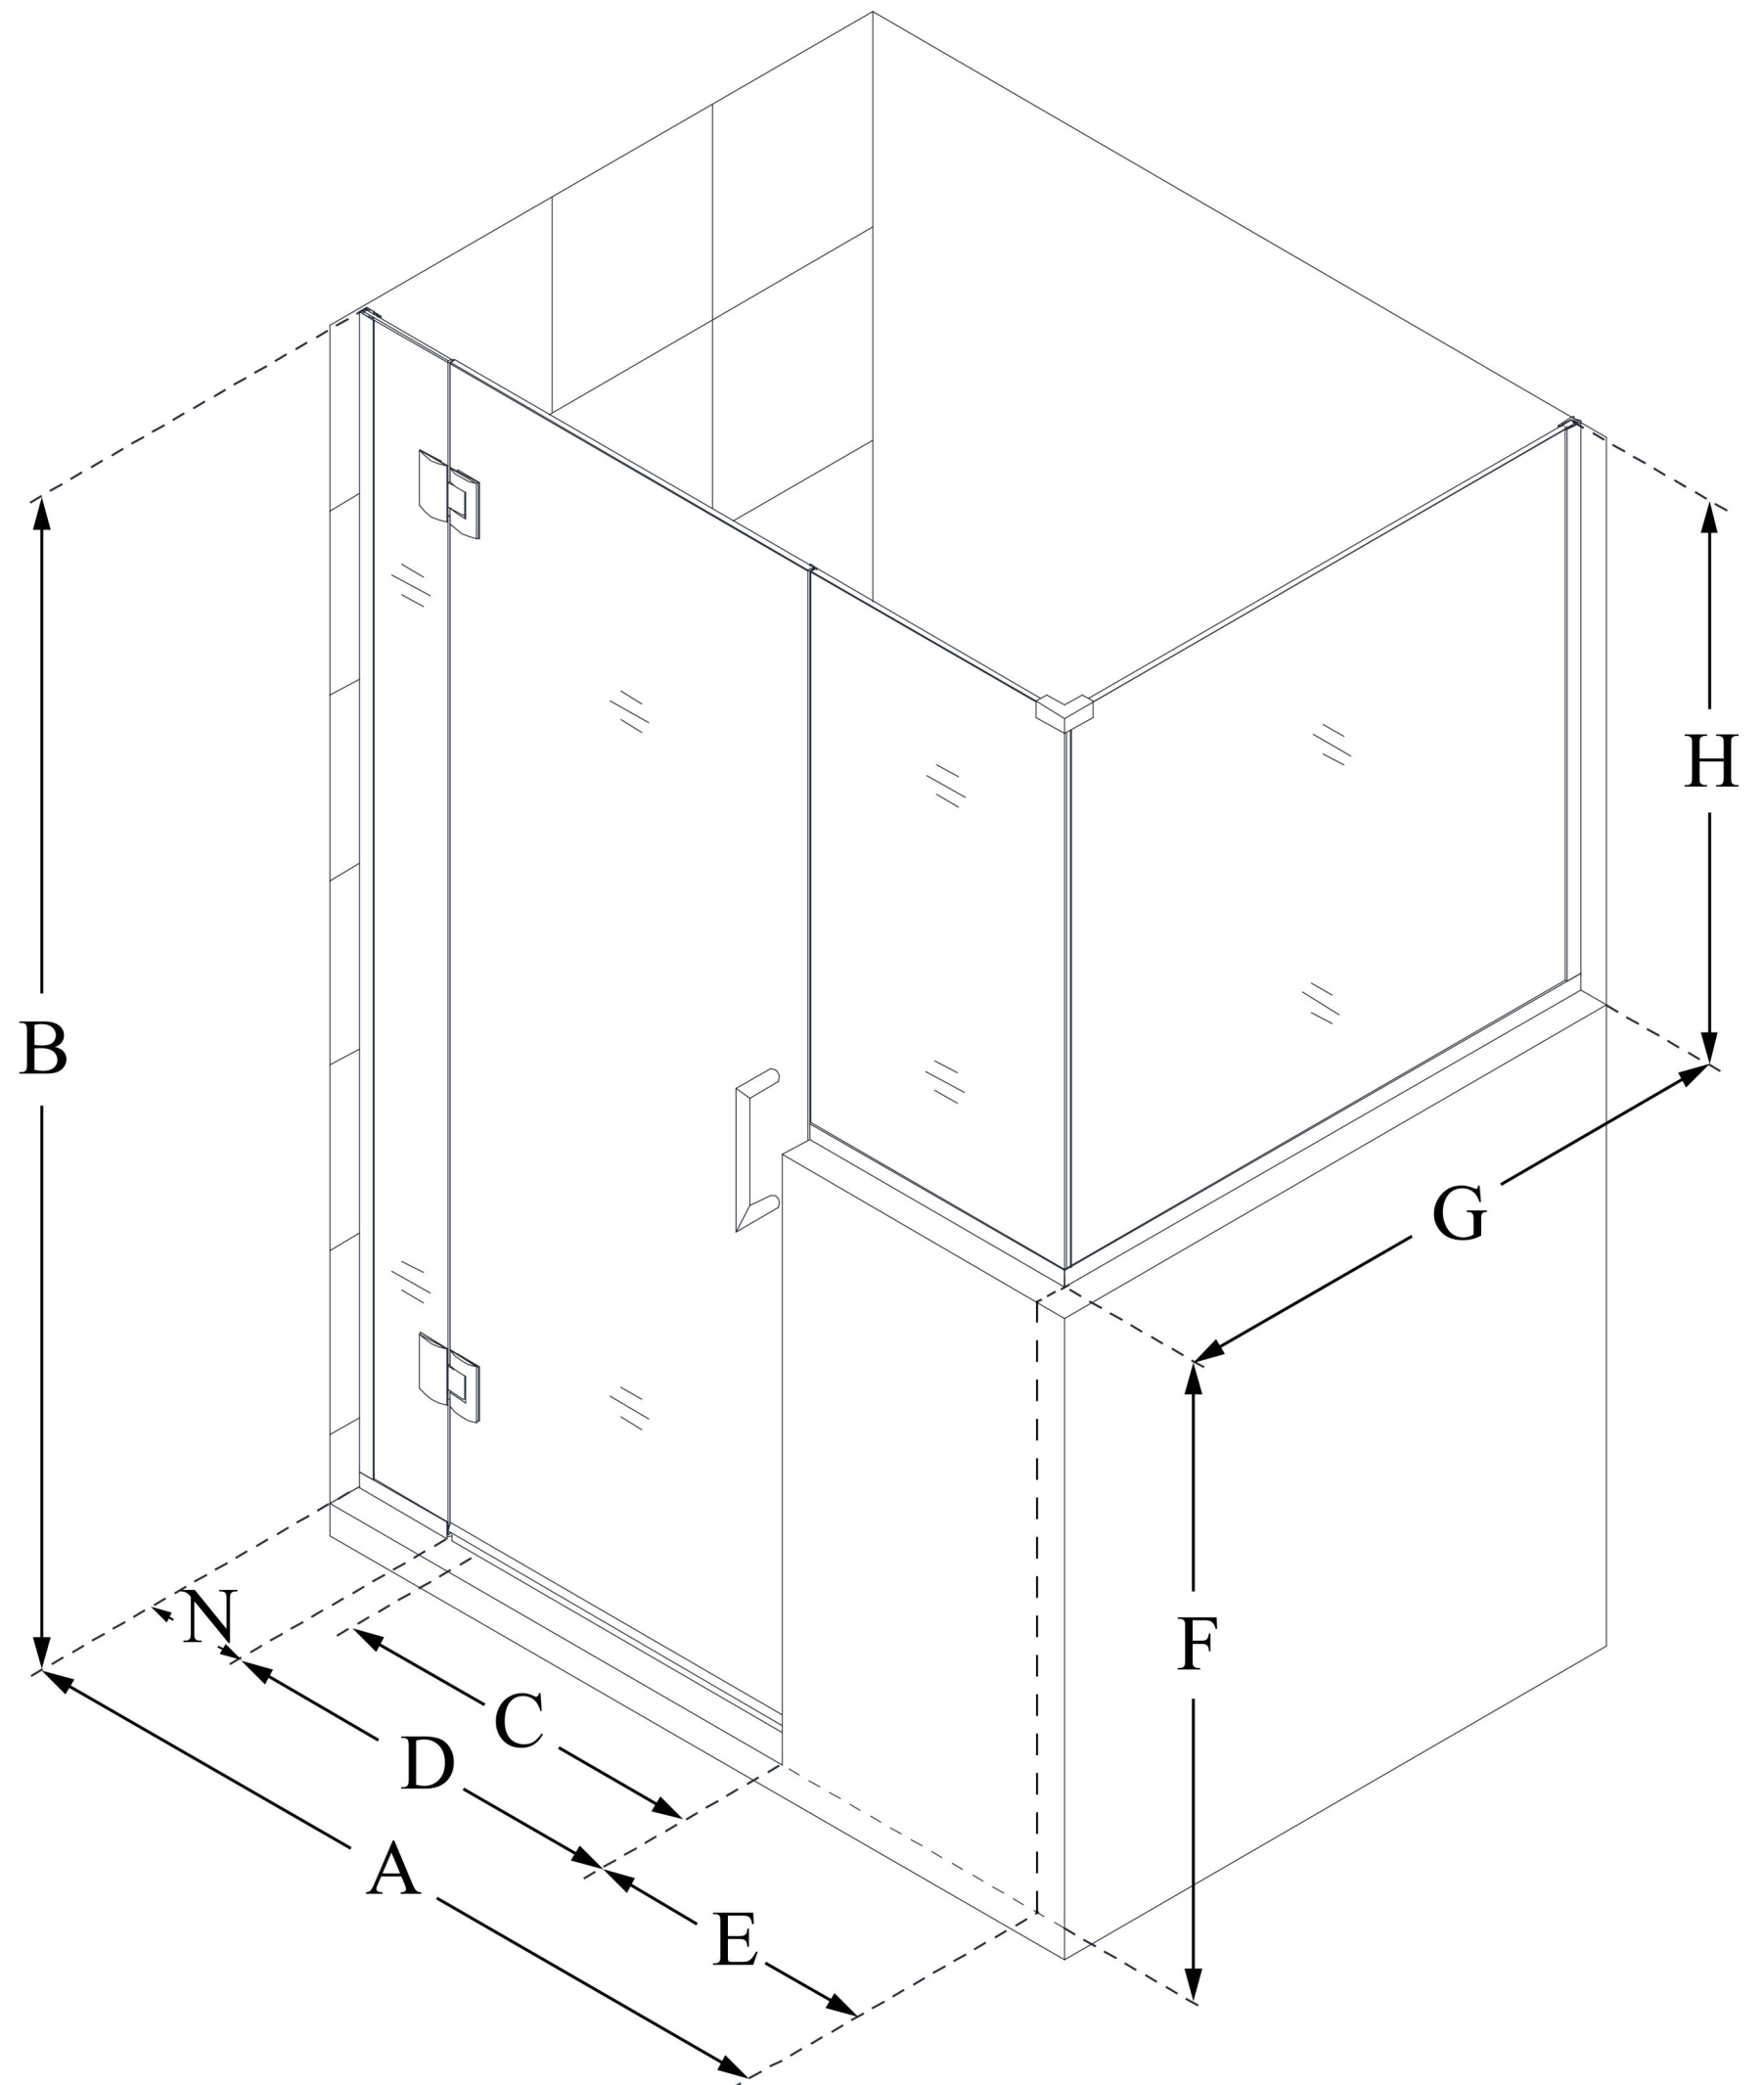

E123303430

UNIDOOR-X

DreamLine Unidoor-X 59 in. W x 30 3/8 in. D x 72 in. H Frameless Hinged Shower Enclosure, Clear Glass

SWING DOOR

CONFIGURATION DIMENSIONS:

A: 59 in.

MODEL WIDTH

B: 72 in.

MODEL HEIGHT

C: 22 in.

ACCESS WIDTH

D: 23 in.

DOOR WIDTH

E: 30 in.

INLINE BUTTRESS PANEL WIDTH

F: 38 in.

BUTTRESS WALL HEIGHT

G: 30 3/8 in.

RETURN PANEL WIDTH

H: 34 in.

BUTTRESS GLASS HEIGHT

N: 6 in.

HINGE PANEL WIDTH

DreamLine reserves the right to update or modify the hardware or materials pictured without prior notice for the purpose of product improvement and customer satisfaction.