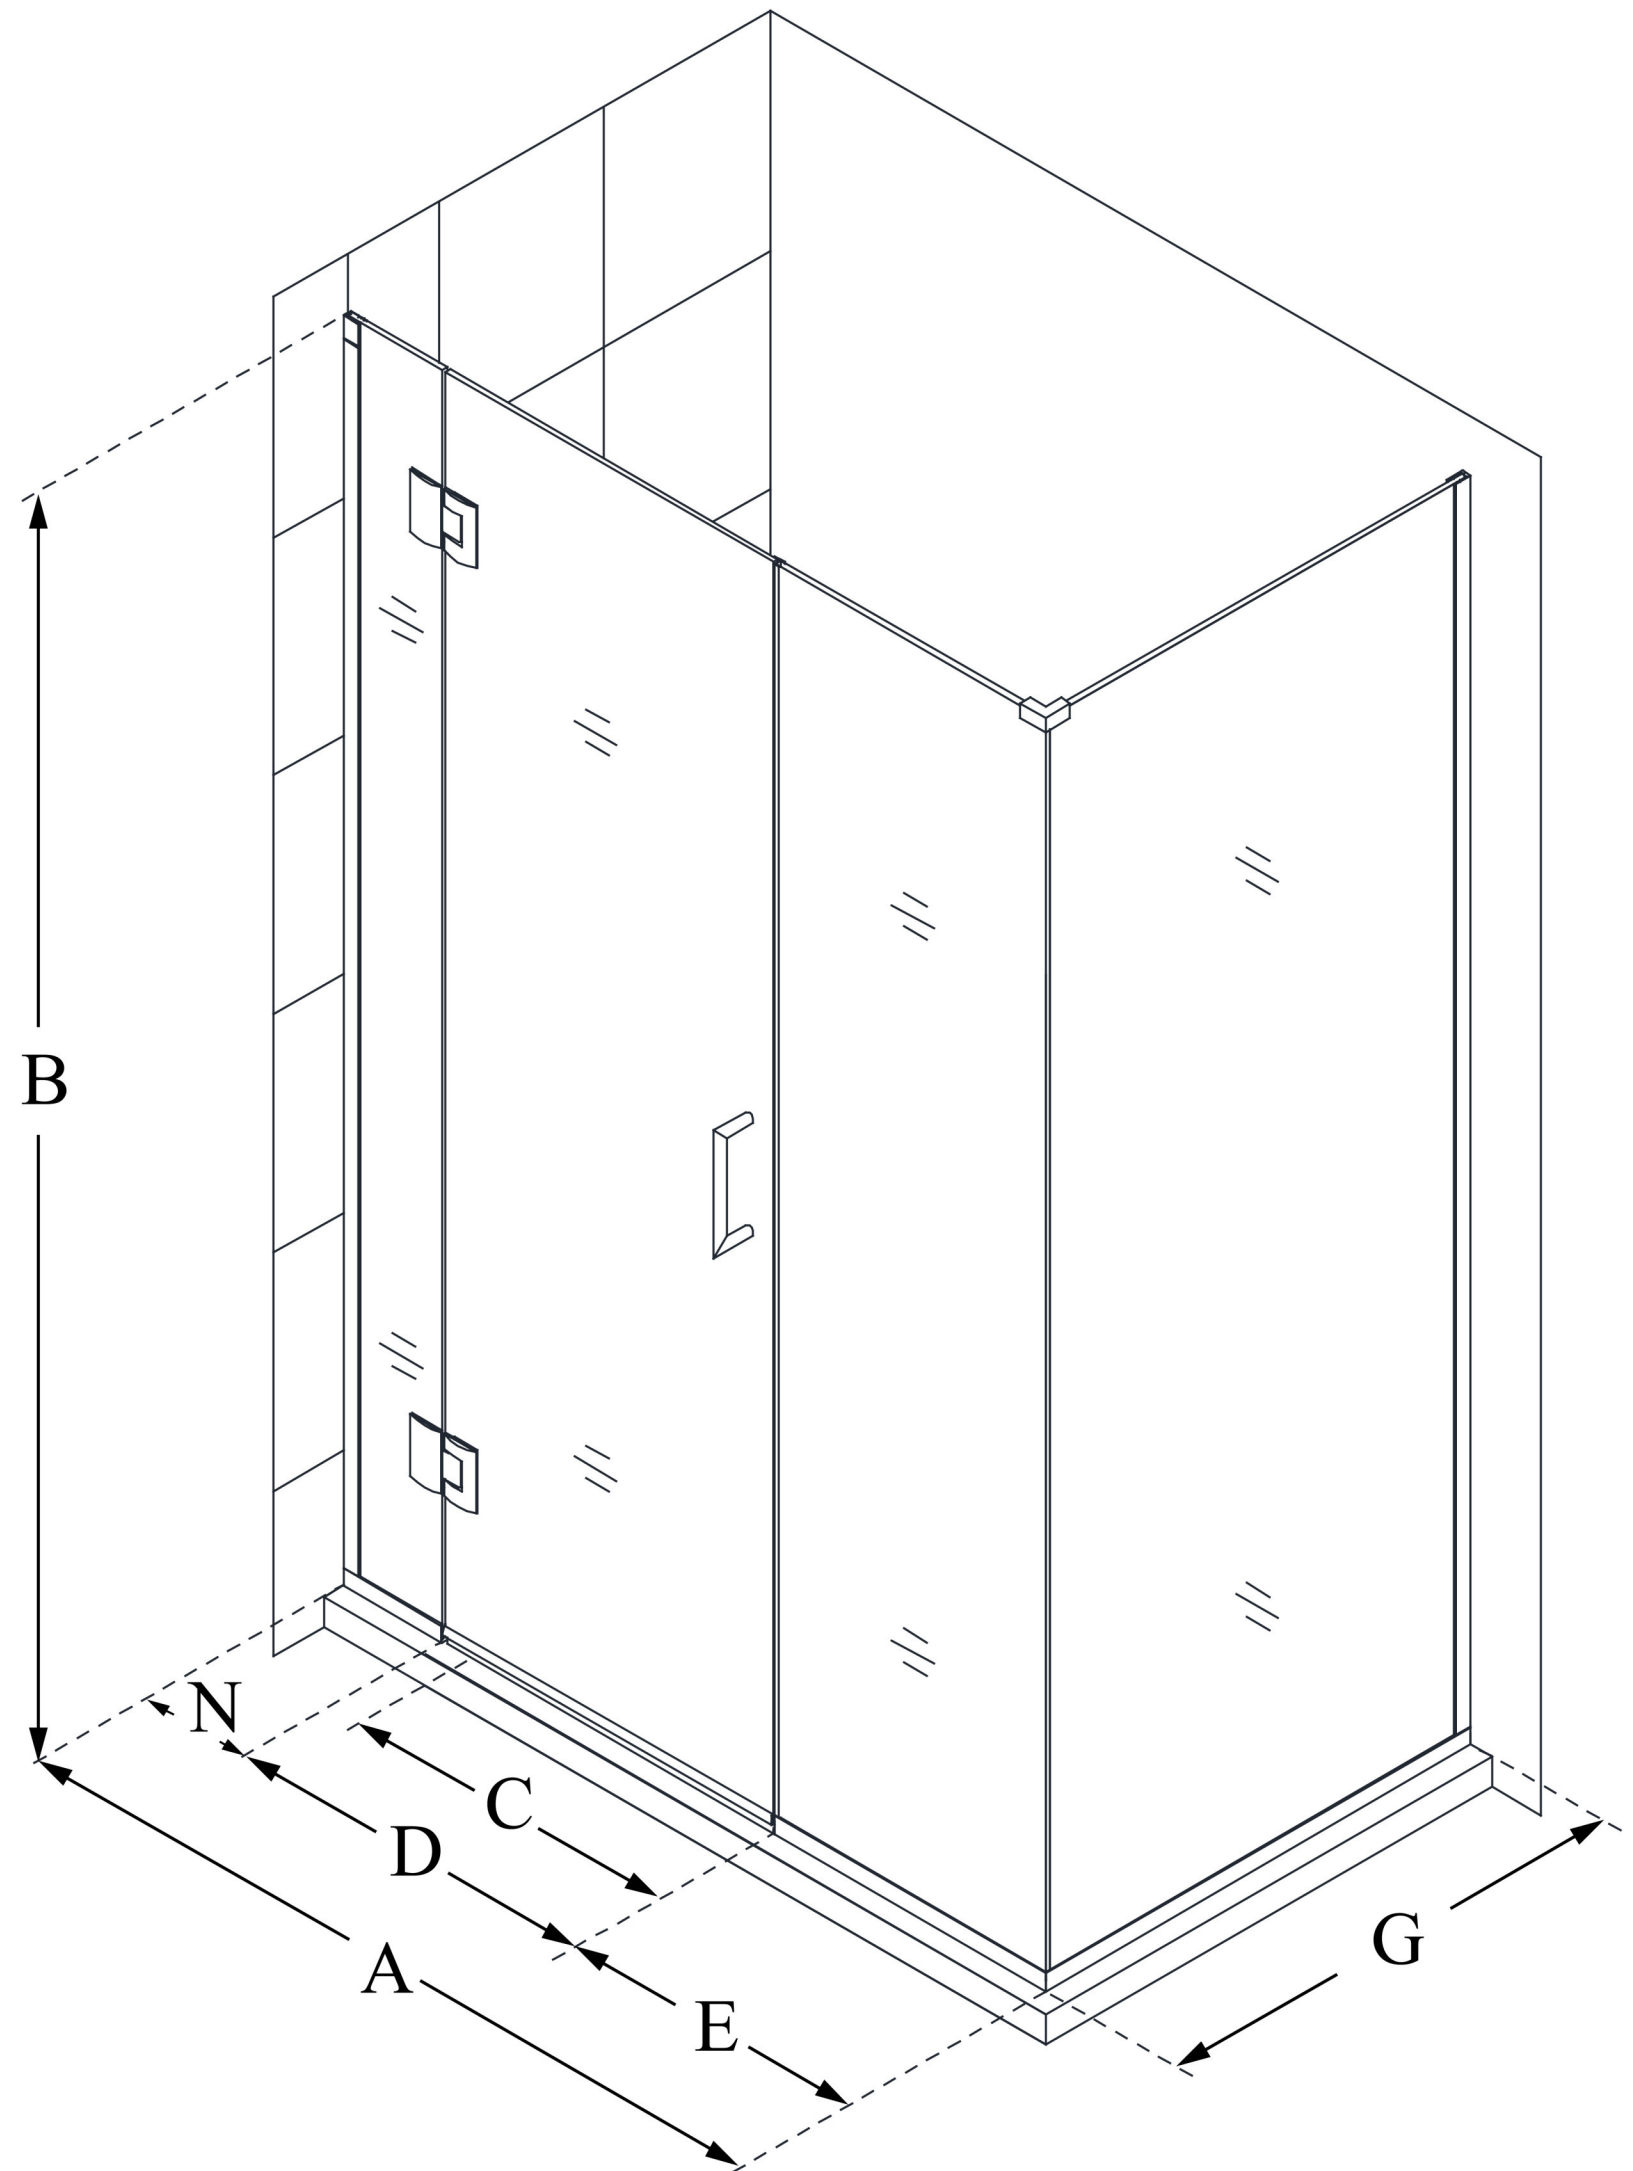

E1233030

UNIDOOR-X

DreamLine Unidoor-X 59 in. W x 30 3/8 in. D x 72 in. H Frameless Hinged Shower Enclosure, Clear Glass

SWING DOOR

**CONFIGURATION
DIMENSIONS:**

- A: 59 in.**
MODEL WIDTH

- B: 72 in.**
MODEL HEIGHT

- C: 22 in.**
ACCESS WIDTH

- D: 23 in.**
DOOR WIDTH

- E: 30 in.**
INLINE PANEL WIDTH

- G: 30 3/8 in.**
RETURN PANEL WIDTH

- N: 6 in.**
HINGE PANEL WIDTH

DreamLine reserves the right to update or modify the hardware or materials pictured without prior notice for the purpose of product improvement and customer satisfaction.