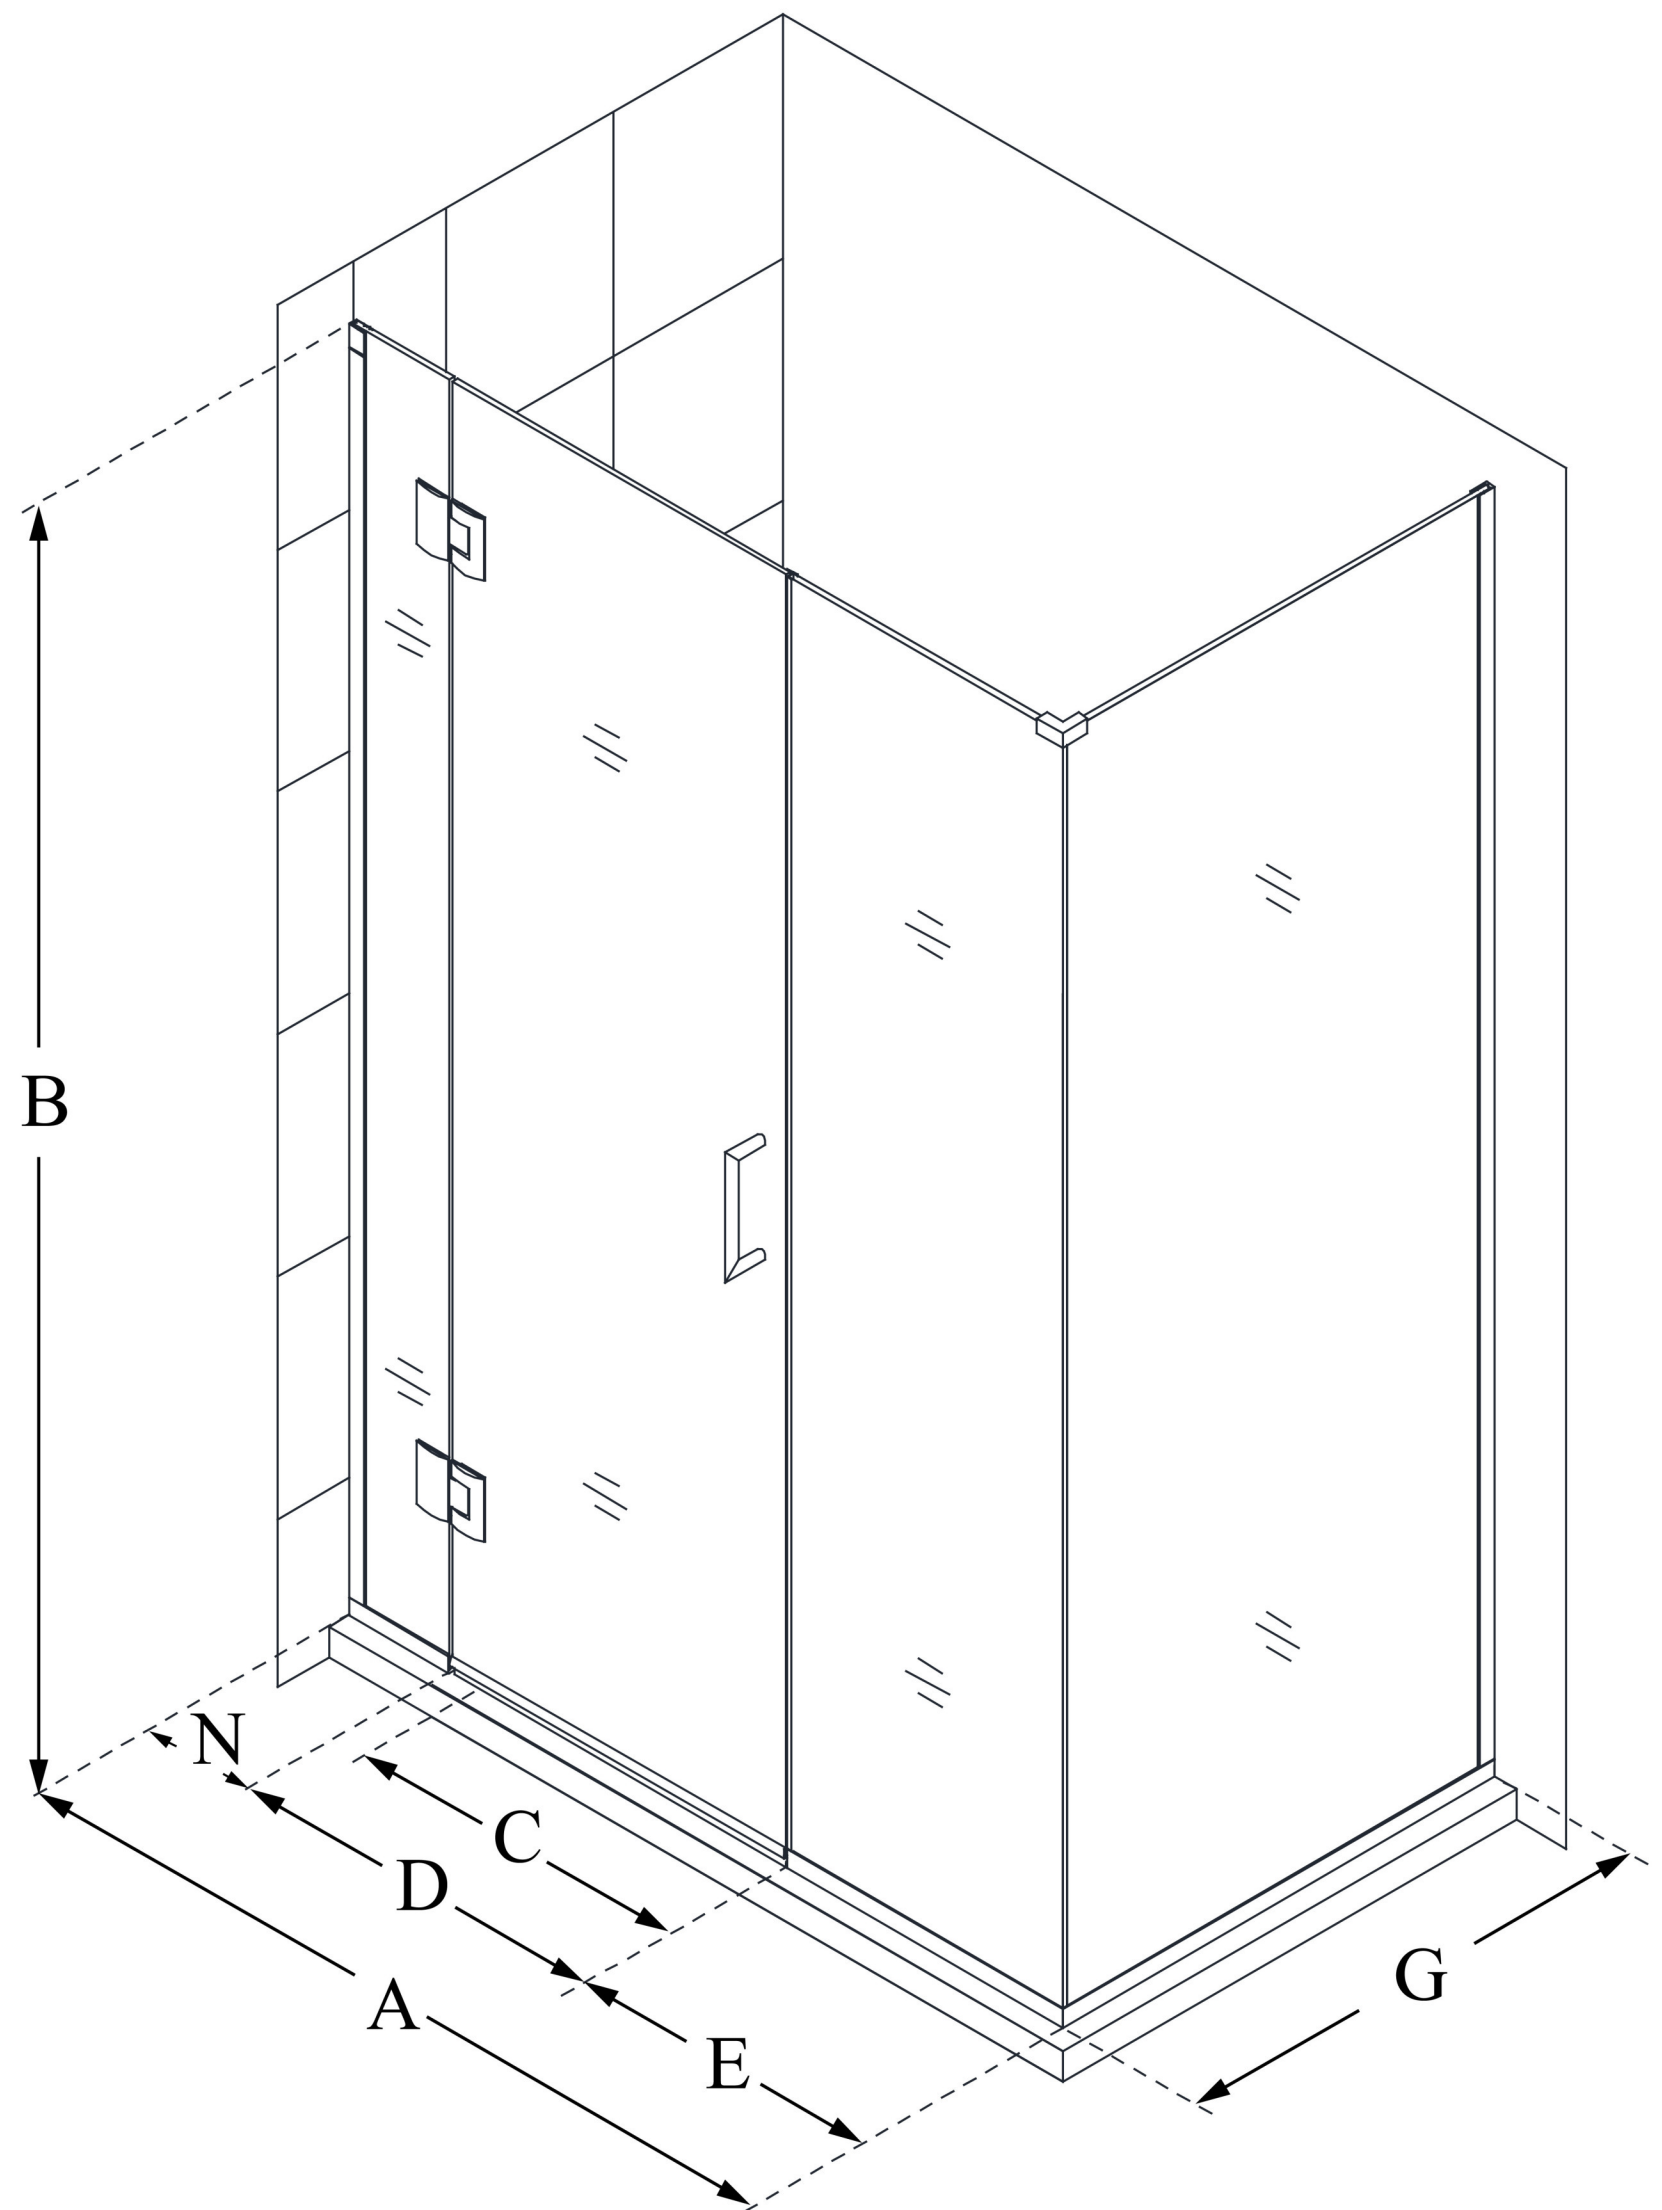

## UNIDOOR-X

DreamLine Unidoor-X 51 1/2" W  
x 34 3/8" D x 72" H Frameless  
Hinged Shower Enclosure, Clear  
Glass

**SWING DOOR**

### CONFIGURATION DIMENSIONS:

**A: 51 1/2"**

MODEL WIDTH

**B: 72"**

MODEL HEIGHT

**C: 22"**

ACCESS WIDTH

**D: 23"**

DOOR WIDTH

**E: 22 1/2"**

INLINE PANEL WIDTH

**G: 34 3/8"**

RETURN PANEL WIDTH

**N: 6"**

HINGE PANEL WIDTH

DreamLine reserves the right to update or modify the hardware or materials pictured without prior notice for the purpose of product improvement and customer satisfaction.