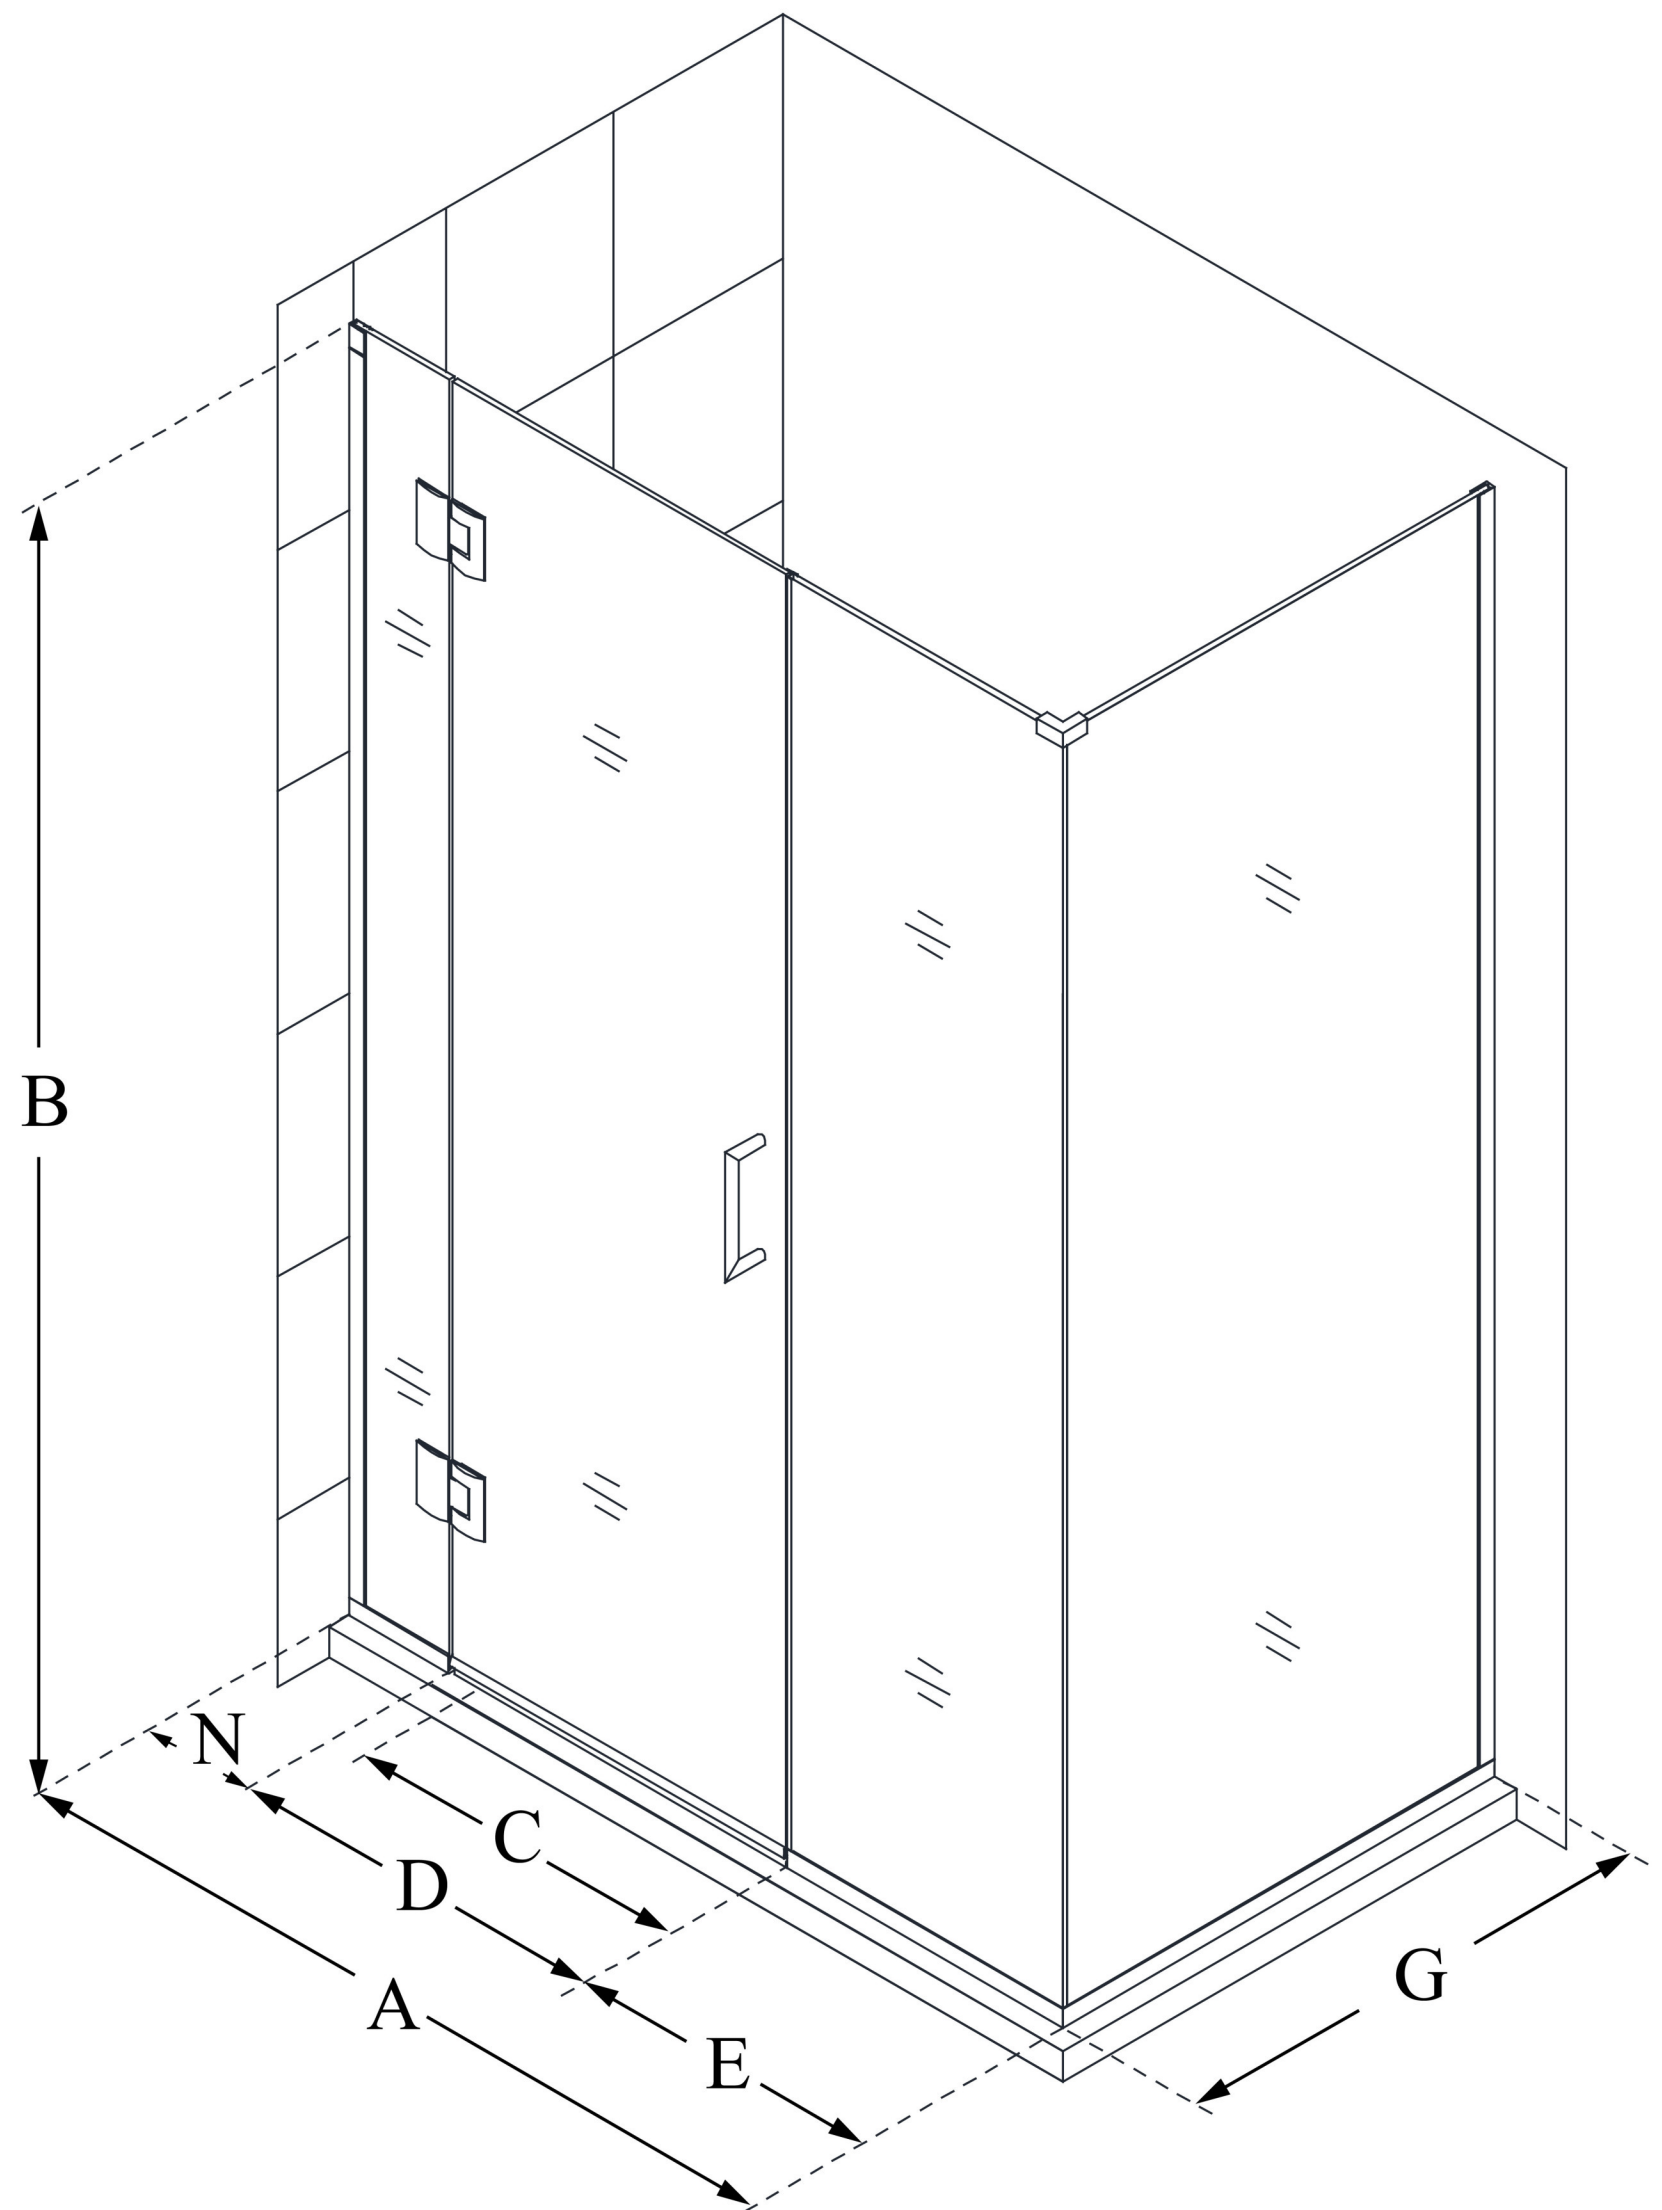

E12322530

UNIDOOR-X

DreamLine Unidoor-X 51 1/2" W
x 30 3/8" D x 72" H Frameless
Hinged Shower Enclosure, Clear
Glass

SWING DOOR

CONFIGURATION DIMENSIONS:

A: 51 1/2"

MODEL WIDTH

B: 72"

MODEL HEIGHT

C: 22"

ACCESS WIDTH

D: 23"

DOOR WIDTH

E: 22 1/2"

INLINE PANEL WIDTH

G: 30 3/8"

RETURN PANEL WIDTH

N: 6"

HINGE PANEL WIDTH

DreamLine reserves the right to update or modify the hardware or materials pictured without prior notice for the purpose of product improvement and customer satisfaction.