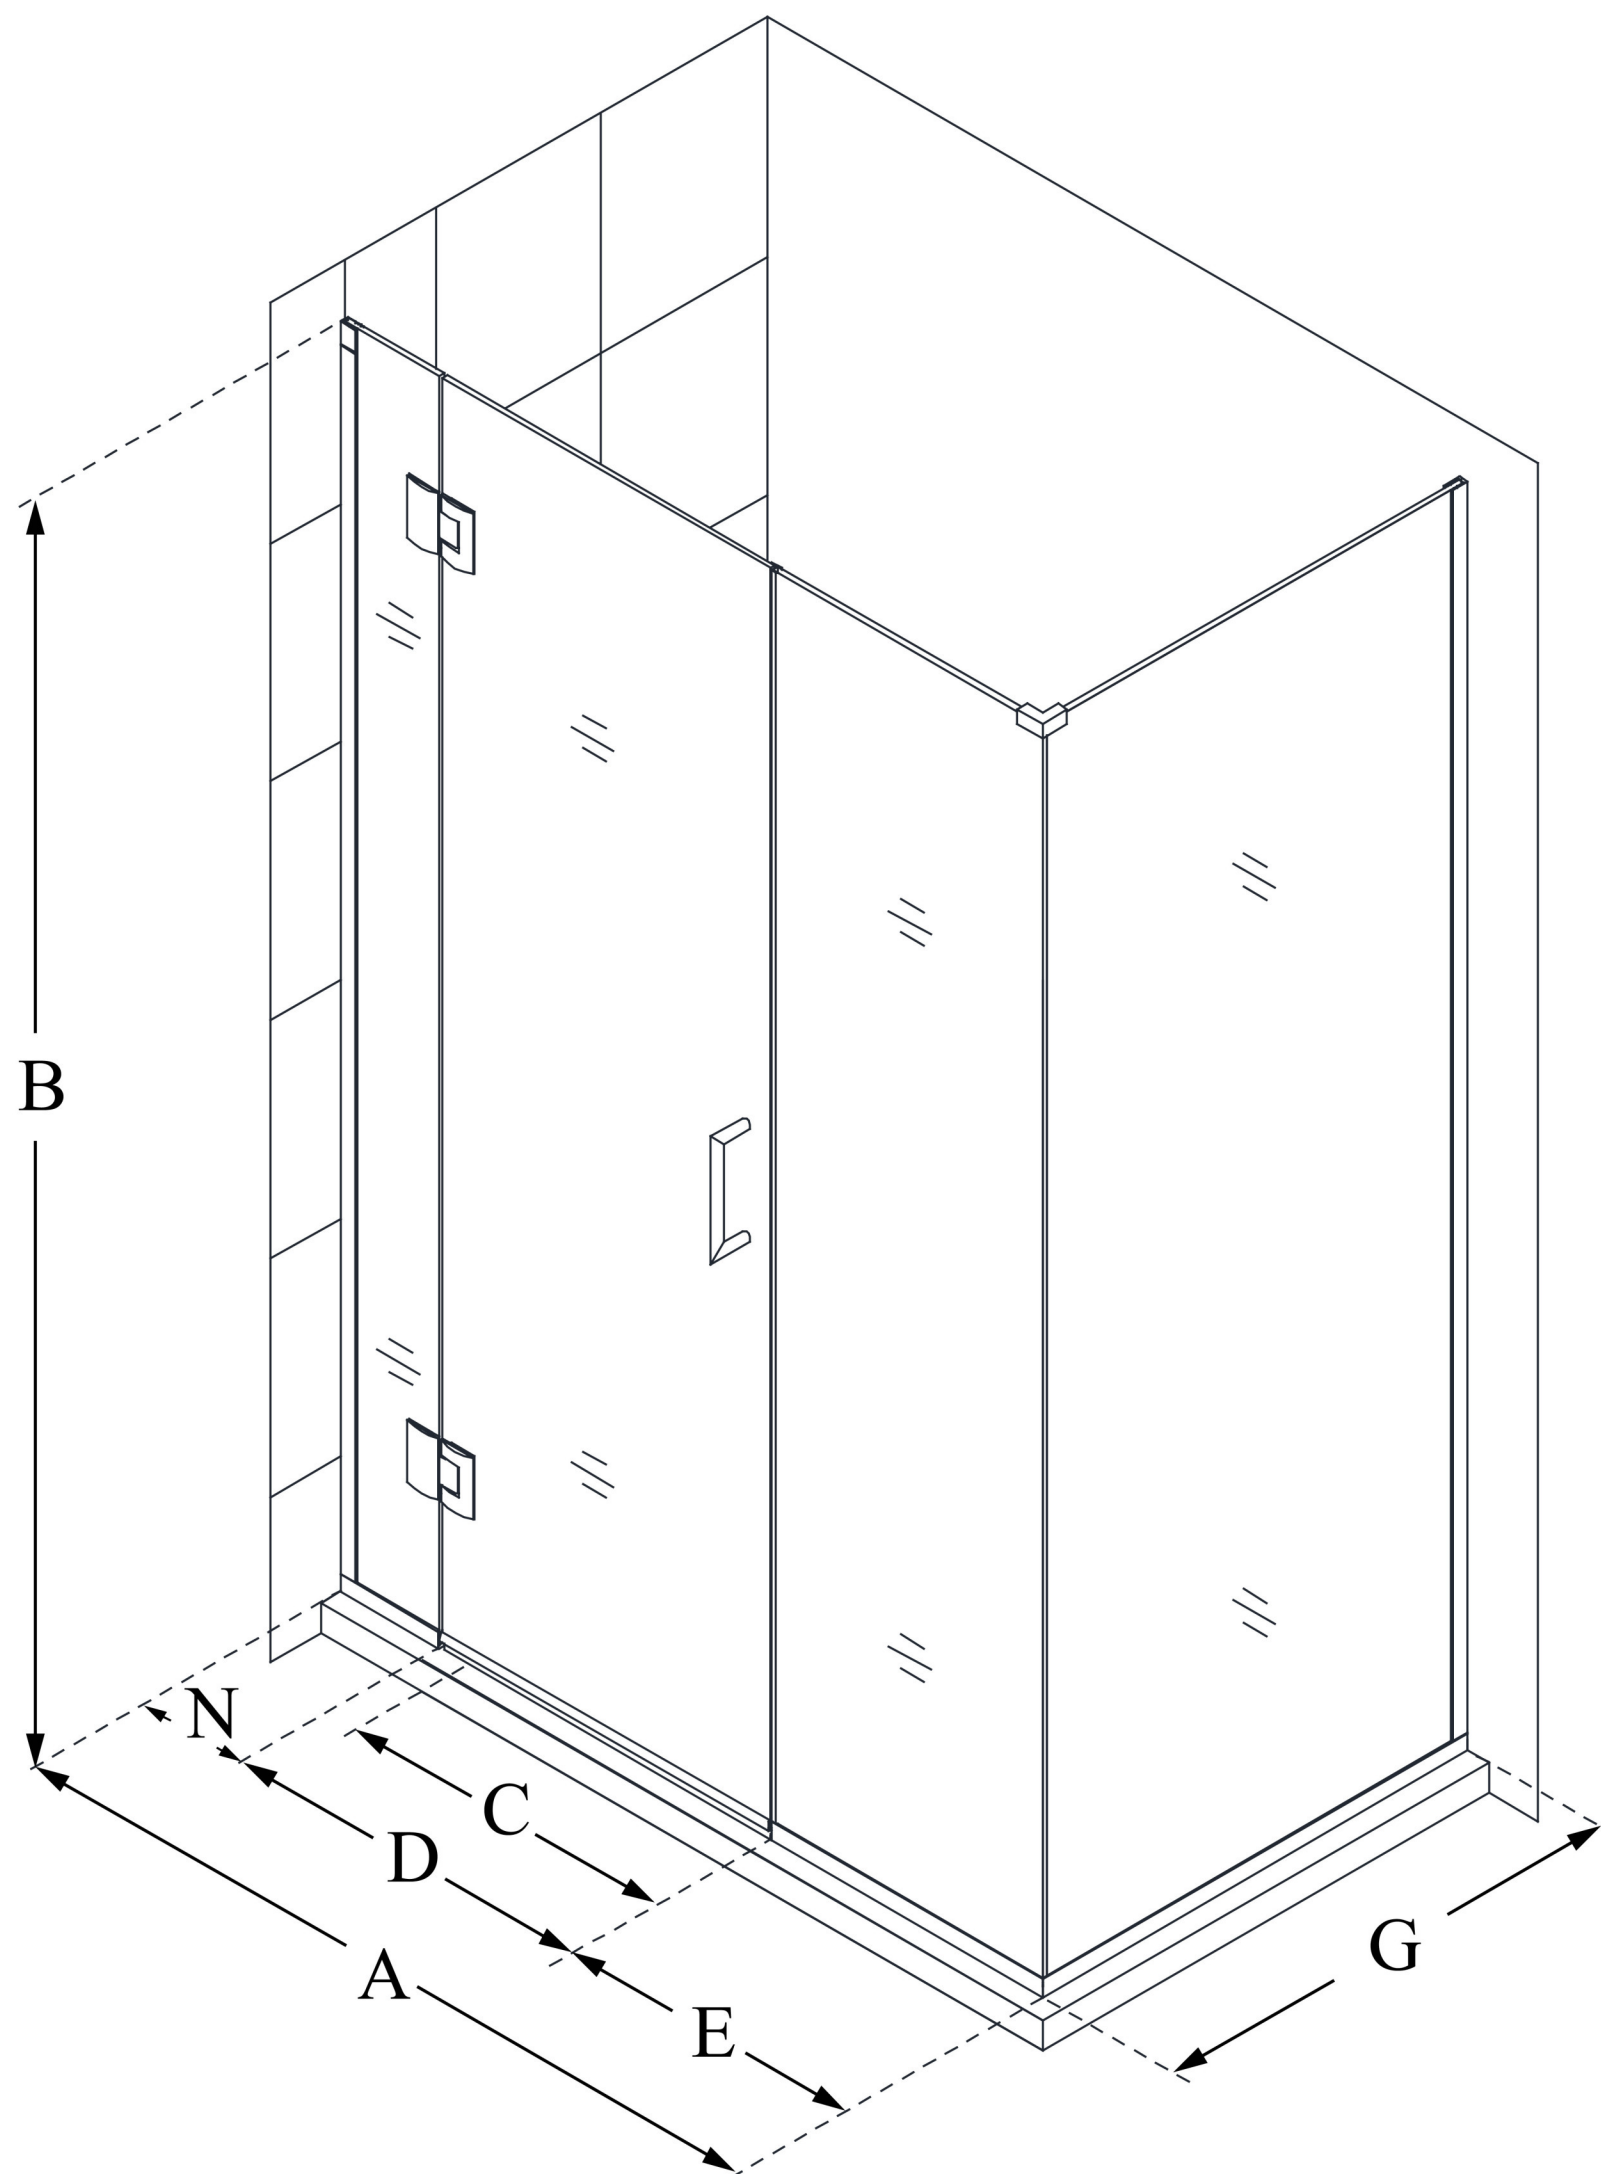

E12306534

UNIDOOR-X

DreamLine Unidoor-X 35 1/2 in. W
x 34 3/8 in. D x 72 in. H Frameless
Hinged Shower Enclosure, Clear
Glass

SWING DOOR

CONFIGURATION DIMENSIONS:

A: 35 1/2 in.

MODEL WIDTH

B: 72 in.

MODEL HEIGHT

C: 22 in.

ACCESS WIDTH

D: 23 in.

DOOR WIDTH

E: 6 1/2 in.

INLINE PANEL WIDTH

G: 34 3/8 in.

RETURN PANEL WIDTH

N: 6 in.

HINGE PANEL WIDTH

DreamLine reserves the right to update or modify the hardware or materials pictured without prior notice for the purpose of product improvement and customer satisfaction.